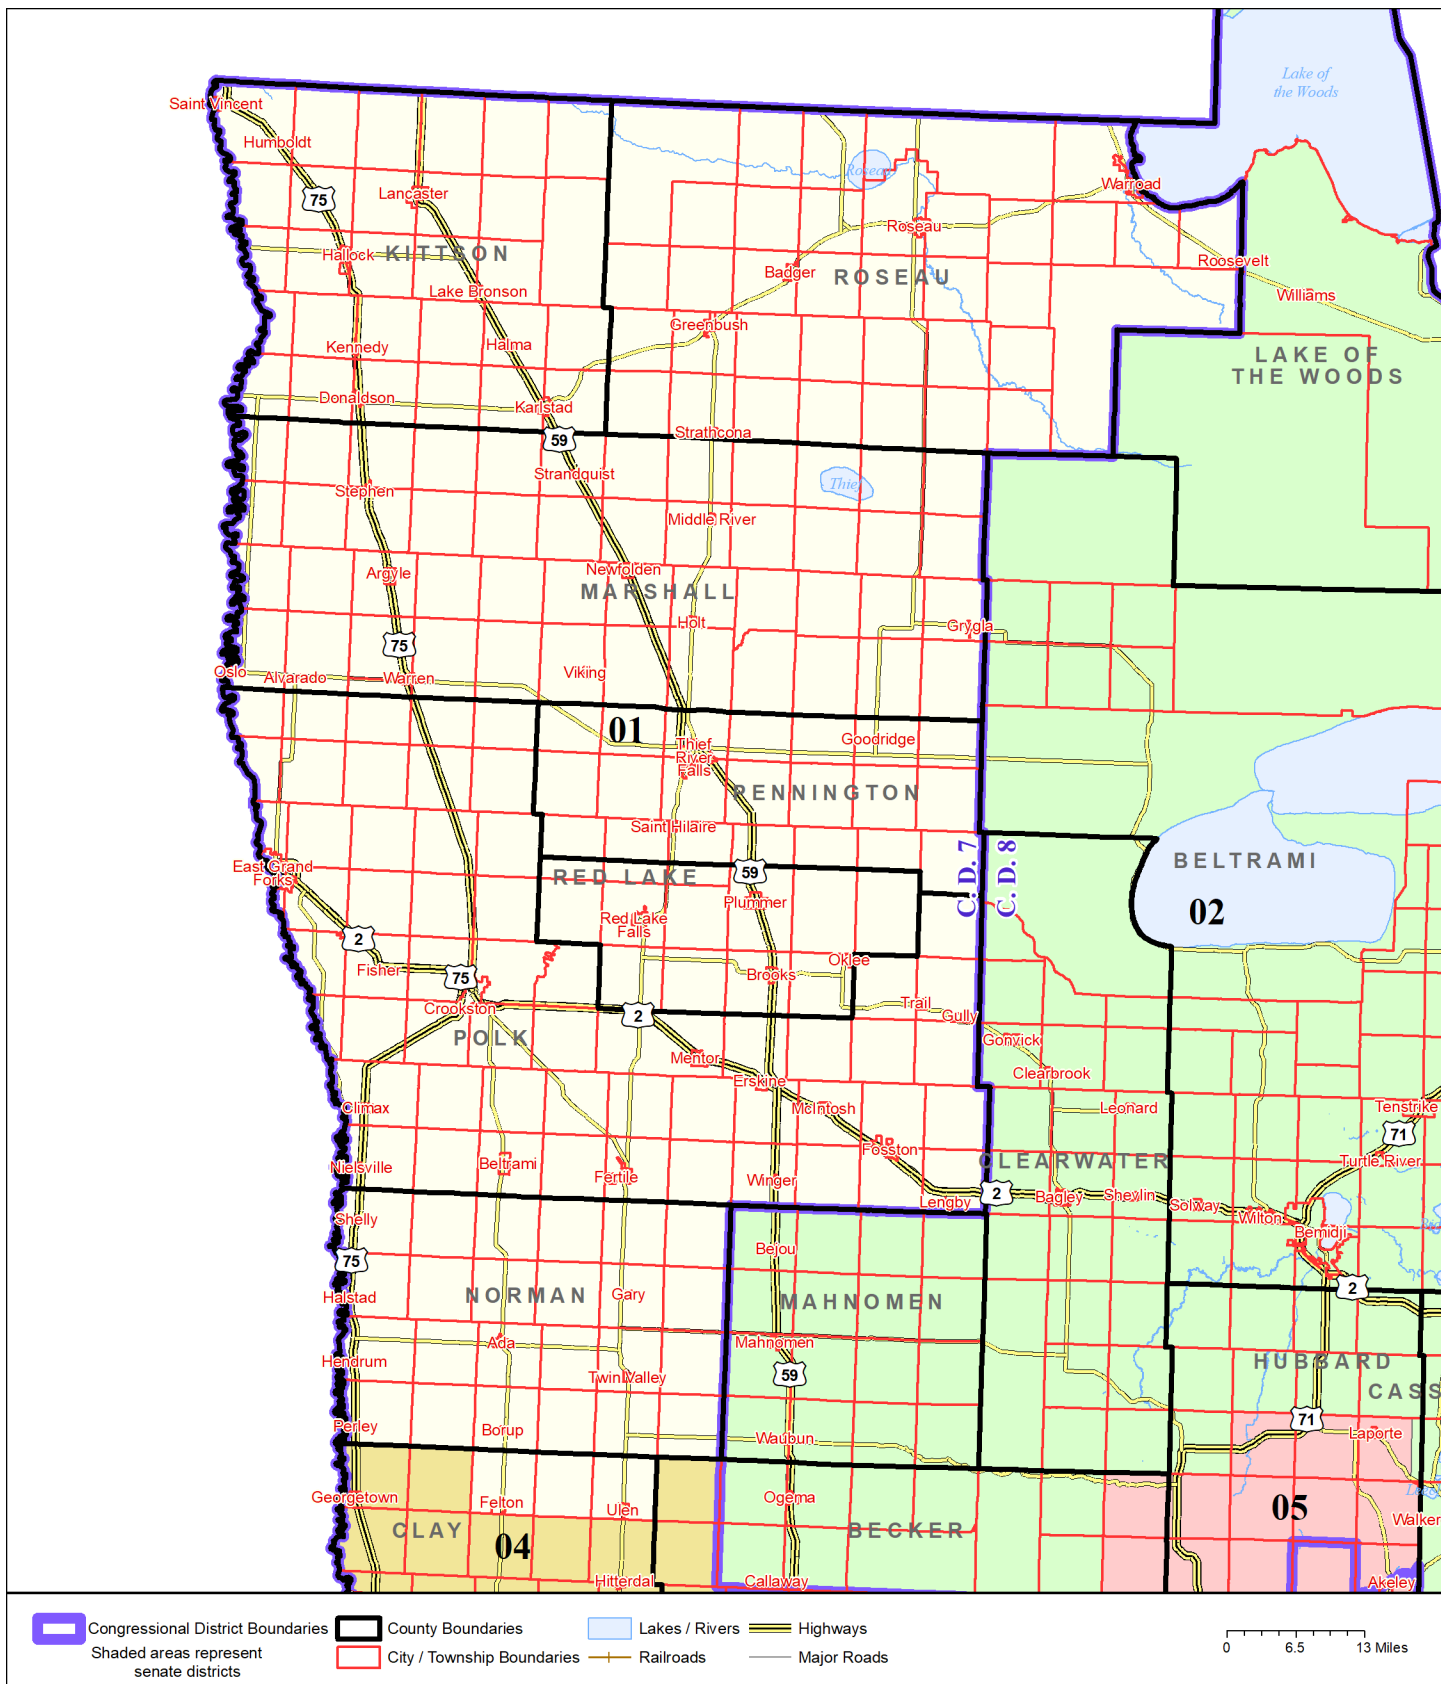

Senate District 1

Published by Office of the Minnesota Secretary of State, Elections Division. Current as of February 2022. Look up districts & polling places at <https://pollfinder.sos.state.mn.us>

About this map

This map shows the Congressional and Legislative Districts ordered by the Special Redistricting Panel in the matter of *Wattson, et al. v. Simon, et al*, No. A21-0243 and A21-0546, on February 15, 2022, as modified by 2022 Session Laws Chapter 92, as corrected under *Minnesota Statutes* 2.91, subd. 2, or as adjusted under *Minnesota Statutes* 204B.146, subd. 3. Boundaries from LCC-GIS derived from U.S. Census. Road data is from Mn/DOT and U.S. Census (Statewide) and NCompass (Metro). Rail data is from Mn/DOT. Water data is from MN DNR.

District Description

Territory of Minnesota Senate District 1:

- This area in Clay County:
 - Felton
 - Felton Twp
 - Hagen Twp
 - Ulen
 - Ulen Twp
- Kittson County
- Marshall County
- Norman County
- Pennington County
- Polk County
- Red Lake County
- Roseau County