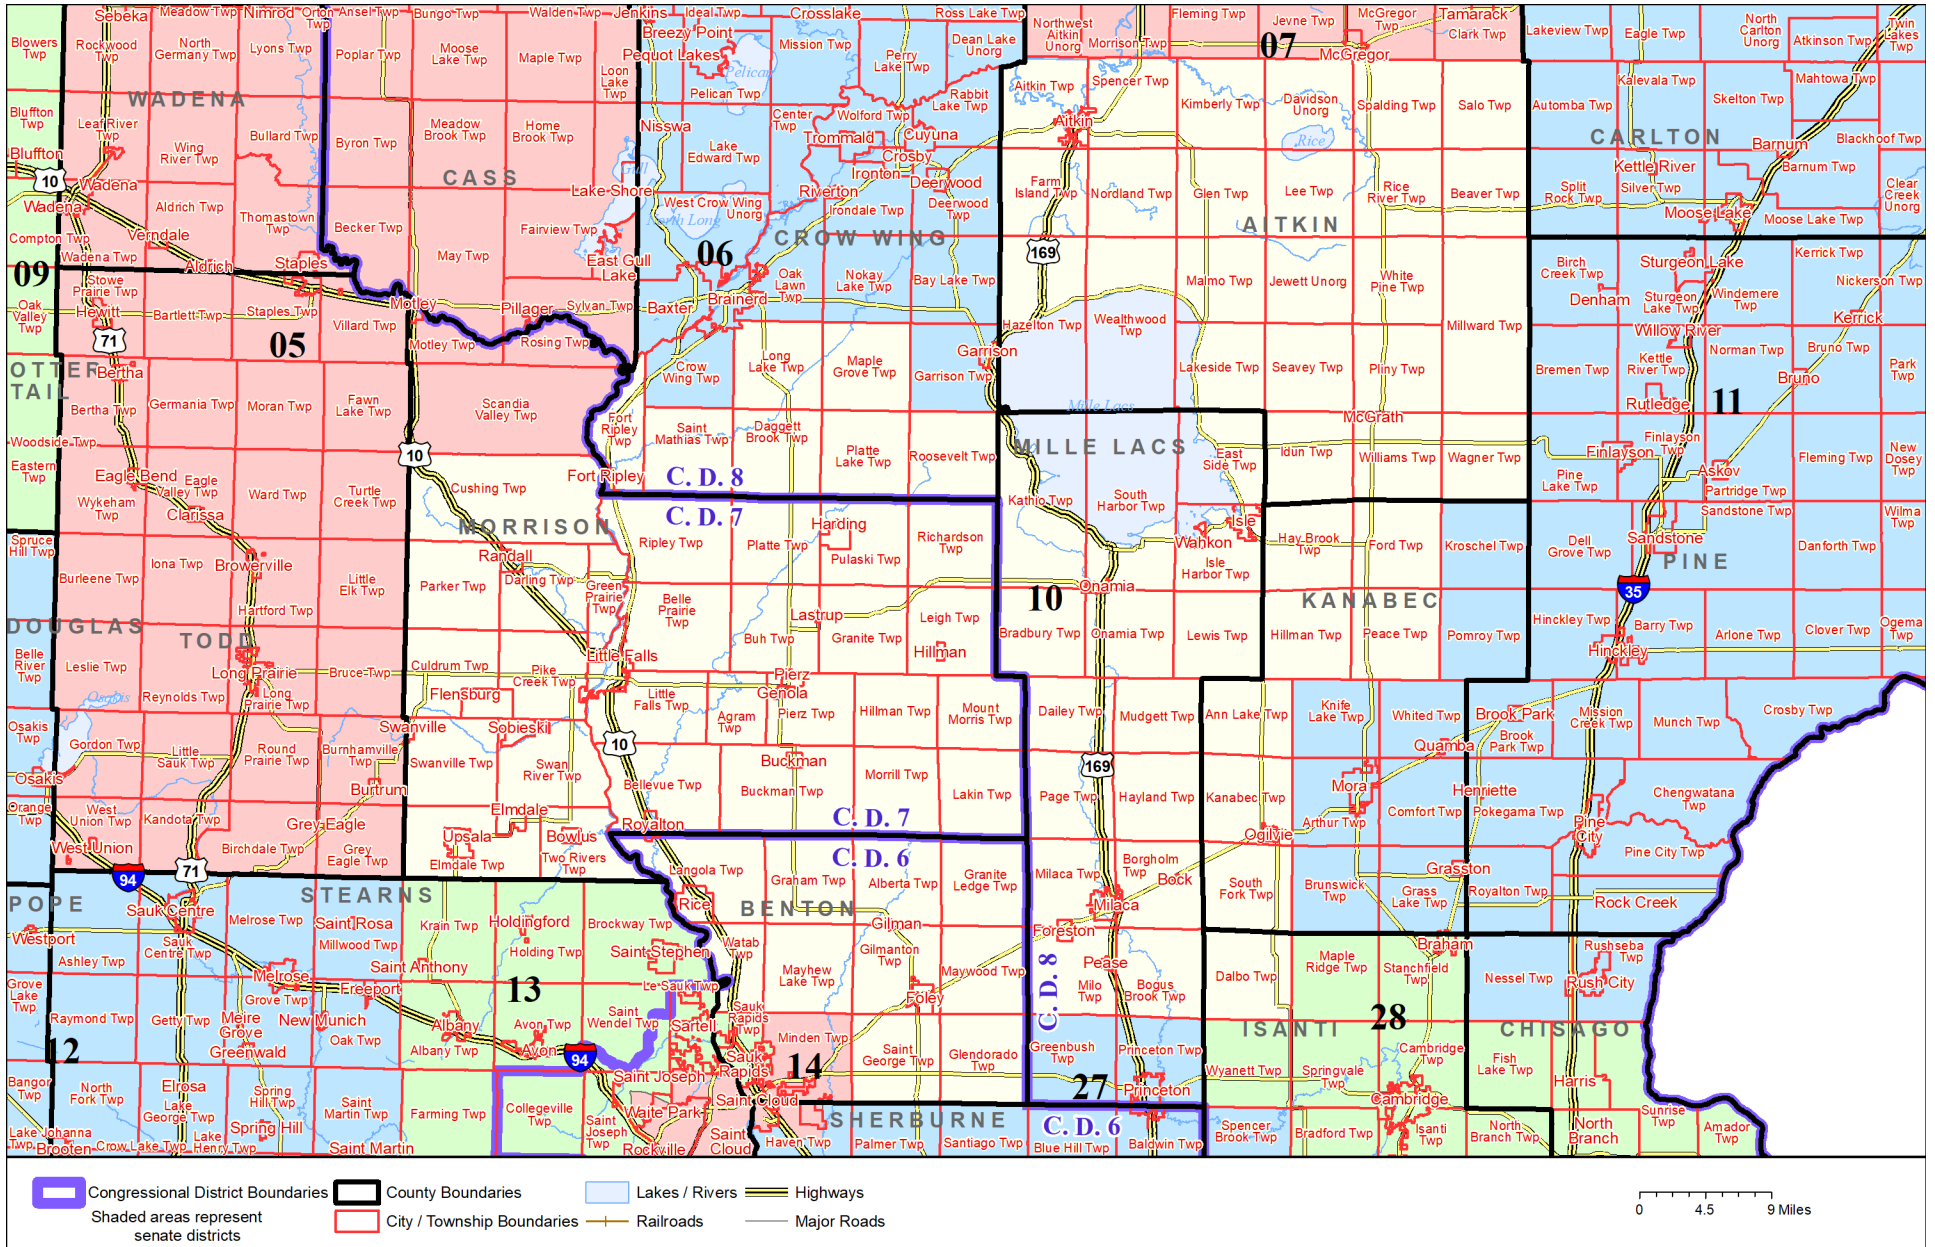

Senate District 10

Published by Office of the Minnesota Secretary of State, Elections Division. Current as of February 2022. Look up districts & polling places at <https://pollfinder.sos.state.mn.us>

About this map

This map shows the Congressional and Legislative Districts ordered by the Special Redistricting Panel in the matter of *Watson, et al. v. Simon, et al*, No. A21-0243 and A21-0546, on February 15, 2022, as modified by 2022 Session Laws Chapter 92, as corrected under *Minnesota Statutes* 2.91, subd. 2, or as adjusted under *Minnesota Statutes* 204B.146, subd. 3. Boundaries from LCC-GIS derived from U.S. Census. Road data is from Mn/DOT and U.S. Census (Statewide) and NCompass (Metro). Rail data is from Mn/DOT. Water data is from MN DNR.