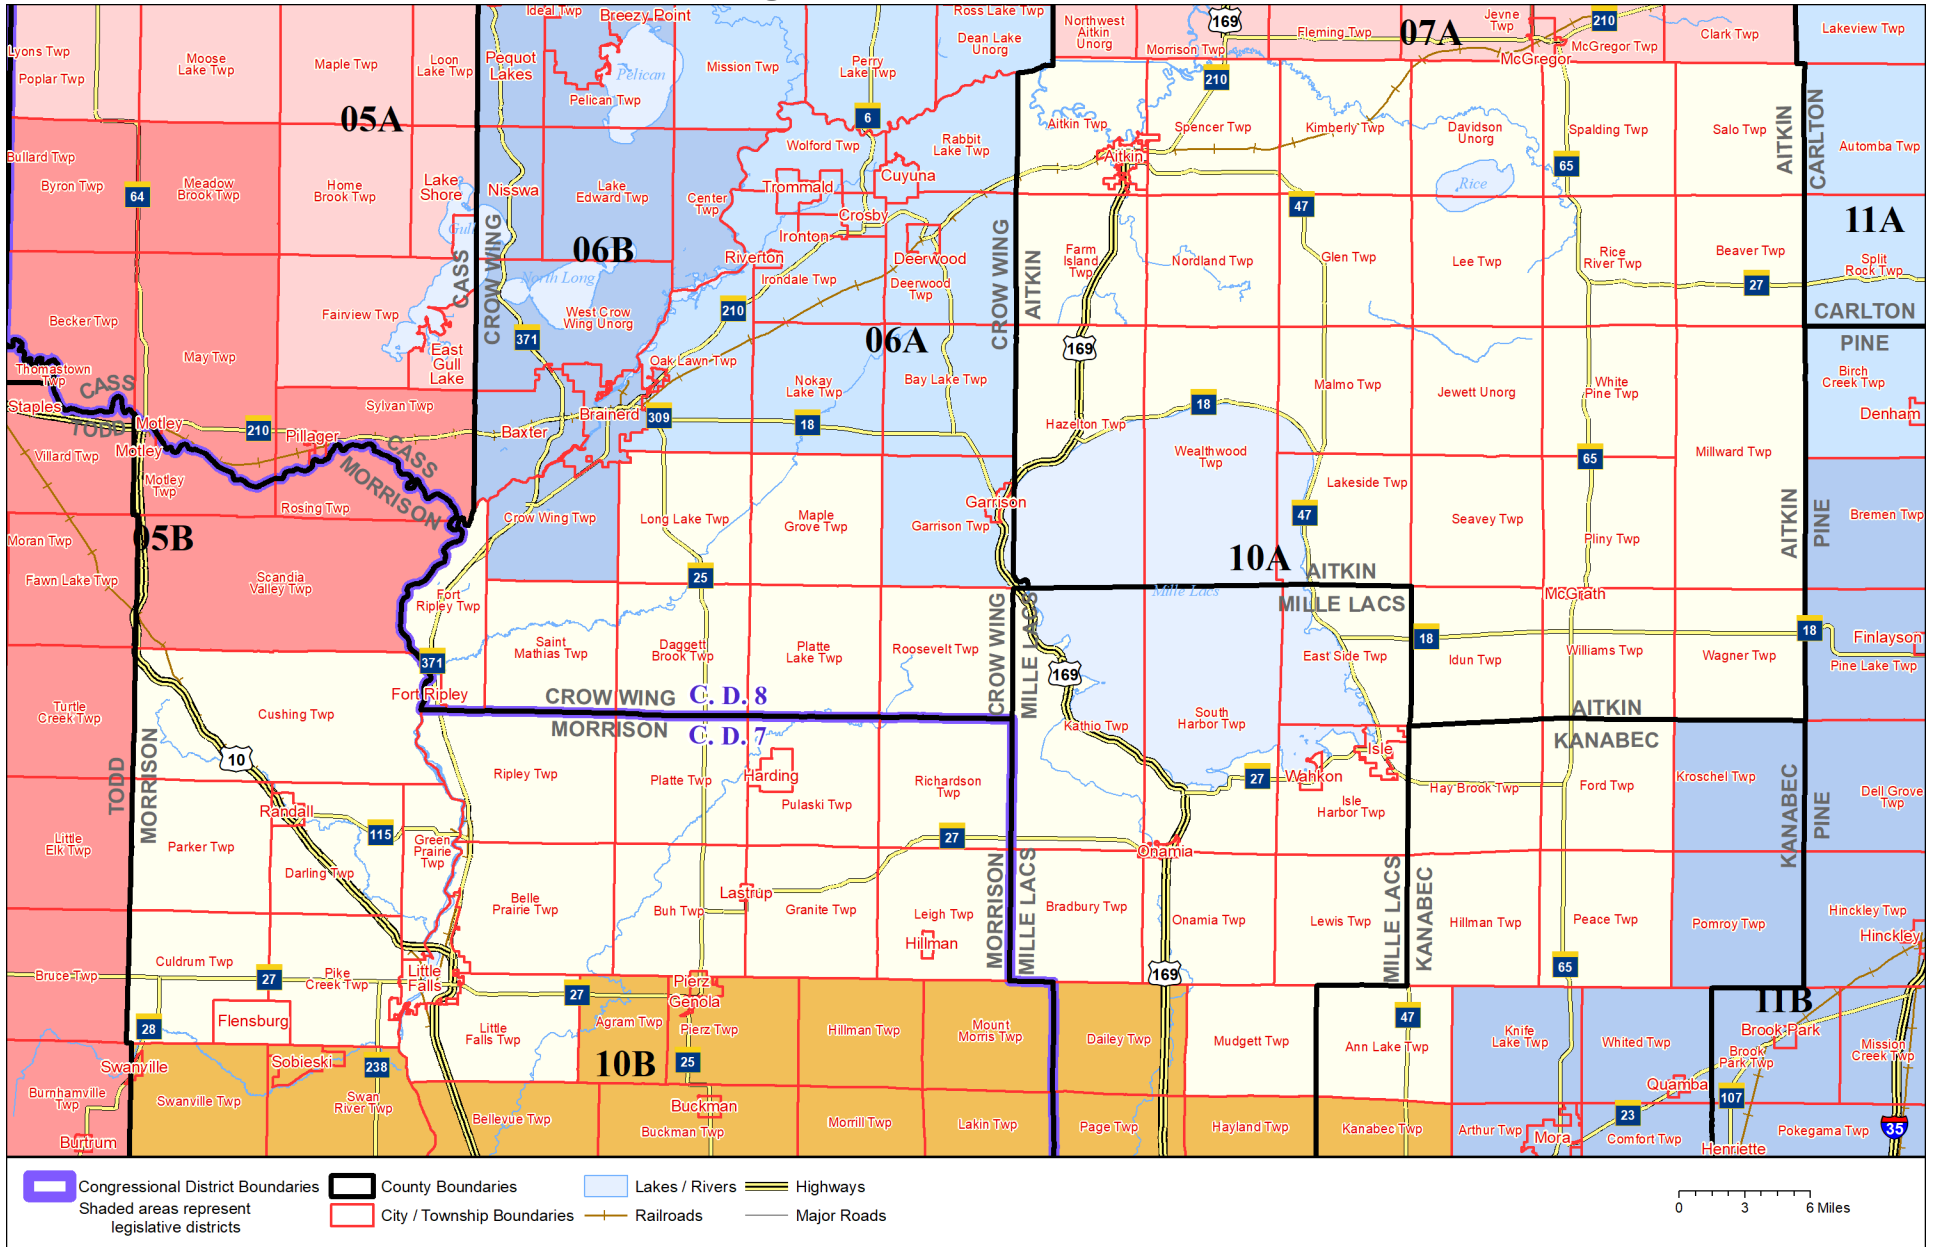

Legislative District 10A

Published by Office of the Minnesota Secretary of State, Elections Division. Current as of February 2022. Look up districts & polling places at <https://pollfinder.sos.state.mn.us>

About this map

This map shows the Congressional and Legislative Districts ordered by the Special Redistricting Panel in the matter of *Watson, et al. v. Simon, et al*, No. A21-0243 and A21-0546, on February 15, 2022, as modified by 2022 Session Laws Chapter 92, as corrected under *Minnesota Statutes* 2.91, subd. 2, or as adjusted under *Minnesota Statutes* 204B.146, subd. 3. Boundaries from LCC-GIS derived from U.S. Census. Road data is from Mn/DOT and U.S. Census (Statewide) and NCompass (Metro). Rail data is from Mn/DOT. Water data is from MN DNR.

District Description

Territory of Minnesota Legislative District 10A:

- This area in Aitkin County:
 - Aitkin
 - Aitkin Twp
 - Beaver Twp
 - Farm Island Twp
 - Glen Twp
 - Hazelton Twp
 - Idun Twp
 - Kimberly Twp
 - Lakeside Twp
 - Lee Twp
 - Mcgrath
 - Malmo Twp
 - Millward Twp
 - Nordland Twp
 - Pliny Twp
 - Rice River Twp
 - Salo Twp
 - Seavey Twp
 - Spalding Twp
 - Spencer Twp
 - Wagner Twp
 - Wealthwood Twp
 - White Pine Twp
 - Williams Twp
 - These precincts in unorganized territory:
 - UNORG 45-24 (JEWETT UNORG)
 - UNORG 47-24 (DAVIDSON UNORG)
- This area in Crow Wing County:
 - Daggett Brook Twp
 - Fort Ripley
 - Fort Ripley Twp
 - Long Lake Twp
 - Maple Grove Twp
 - Platte Lake Twp
 - Roosevelt Twp