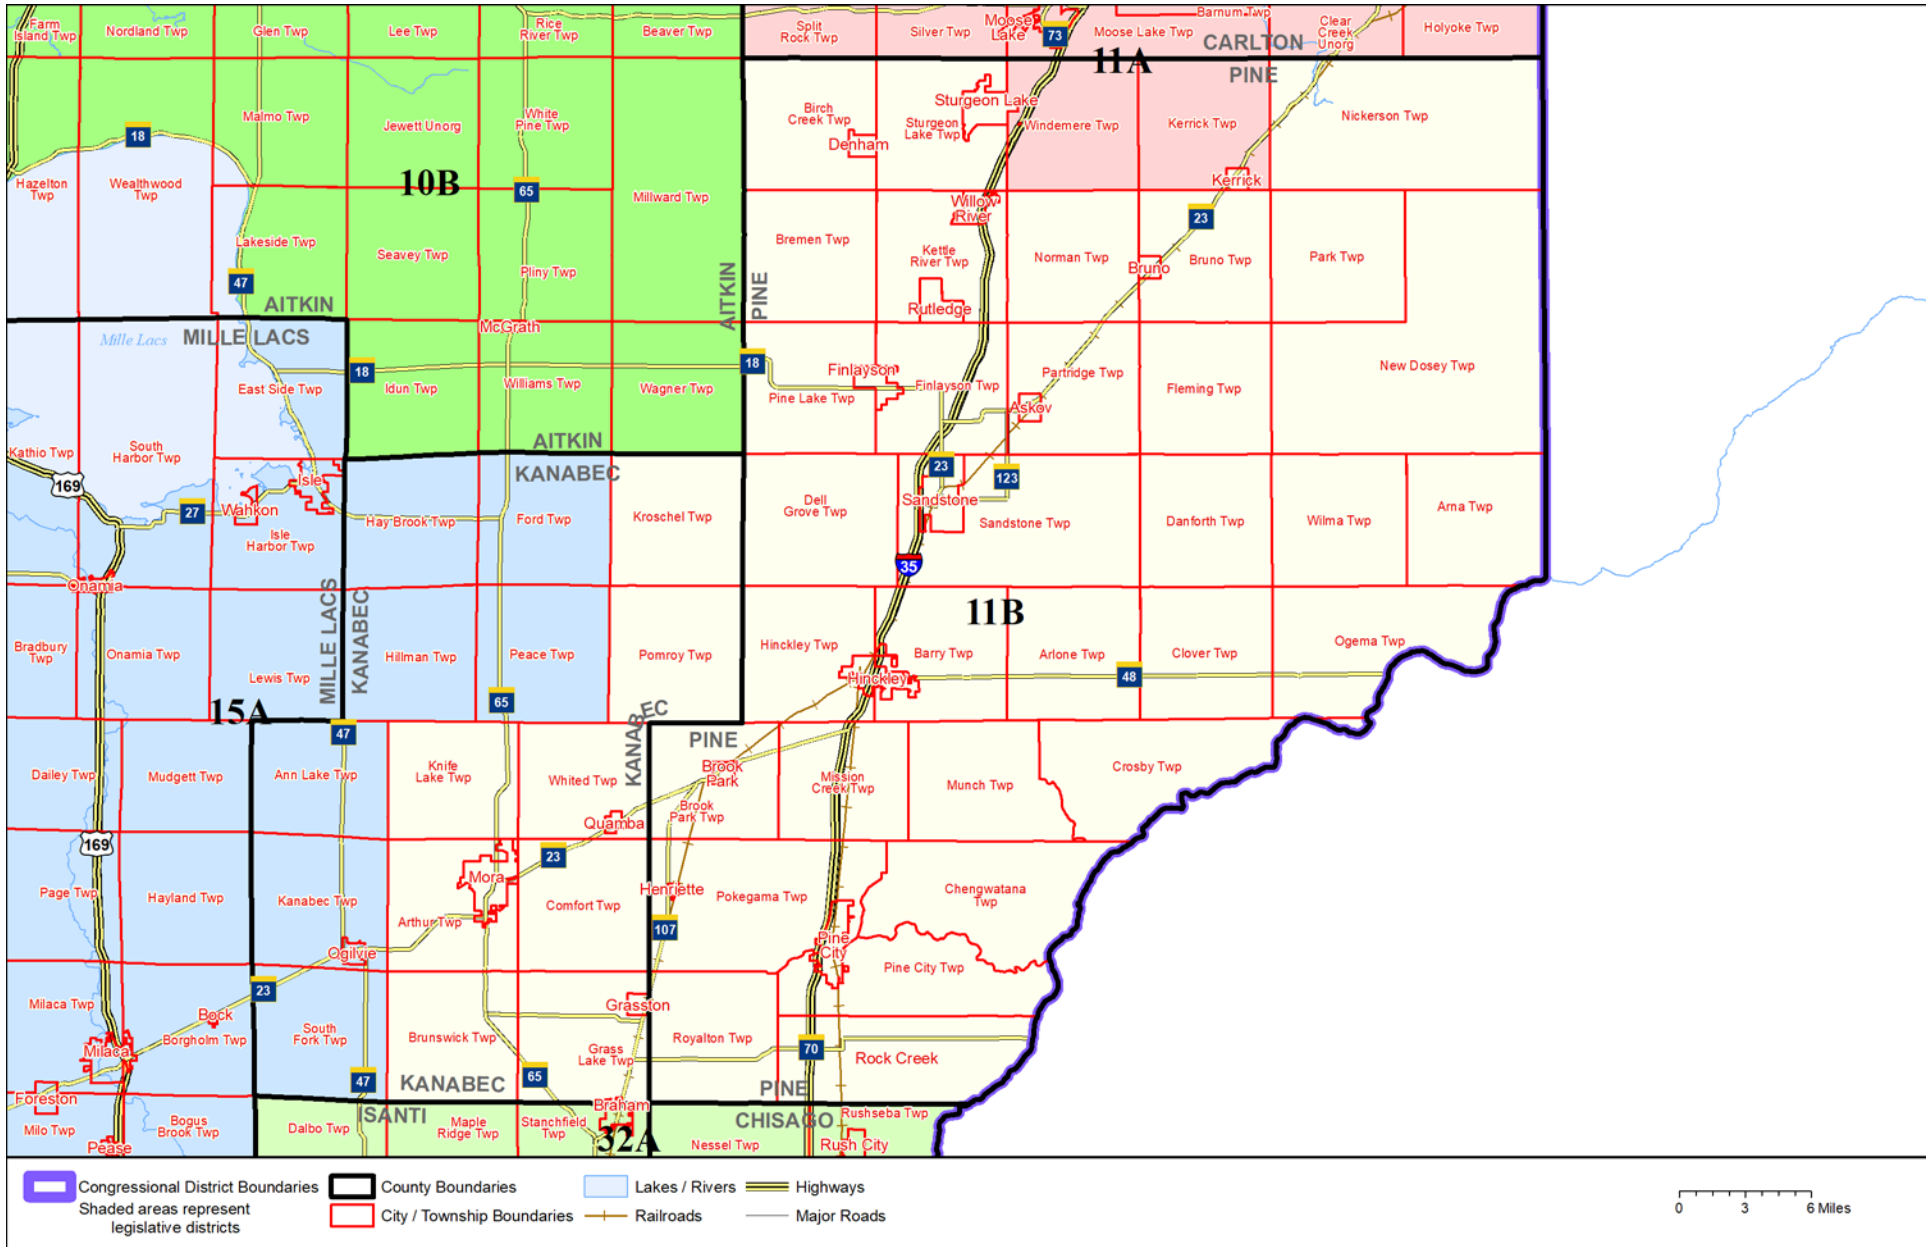

Legislative District 11B

Published by Office of the Minnesota Secretary of State, Elections Division. Current as of December 2019. Look up districts & polling places at <https://pollfinder.sos.state.mn.us>

About this map

This map shows the Congressional and Legislative Districts ordered by the Special Redistricting Panel in the matter of *Hippert, et al. v. Ritchie, et al*, No. A11-152, on February 21, 2012, as corrected under *Minnesota Statutes* 2.91, subd. 2 or adjusted under *Minnesota Statutes* 204B.146, subd. 3. Derived from precinct boundaries that are maintained by the Secretary of State and available for download at the [Minnesota Geospatial Commons](https://gisdata.mn.gov) (<https://gisdata.mn.gov>). Road data is from Mn/DOT and U.S. Census (Statewide) and NCompass (Metro). Rail data is from Mn/DOT. Water data is from MN DNR.

District Description

Territory of Minnesota Legislative District 11B:

- This area in Kanabec County:
 - Arthur Twp
 - Braham
 - Brunswick Twp
 - Comfort Twp
 - Grass Lake Twp
 - Grasston
 - Knife Lake Twp
 - Kroschel Twp
 - Mora
 - Pomroy Twp
 - Quamba
 - Whited Twp
- This area in Pine County:
 - Arlone Twp
 - Arna Twp
 - Askov
 - Barry Twp
 - Birch Creek Twp
 - Bremen Twp
 - Brook Park
 - Brook Park Twp
 - Bruno
 - Bruno Twp
 - Chengwatana Twp
 - Clover Twp
 - Crosby Twp
 - Danforth Twp
 - Dell Grove Twp
 - Denham
 - Finlayson
 - Finlayson Twp
 - Fleming Twp
 - Henriette
 - Hinckley
 - Hinckley Twp

- Kerrick
- Kettle River Twp
- Mission Creek Twp
- Munch Twp
- New Dosey Twp
- Nickerson Twp
- Norman Twp
- Ogema Twp
- Park Twp
- Partridge Twp
- Pine City
- Pine City Twp
- Pine Lake Twp
- Pokegama Twp
- Rock Creek
- Royalton Twp
- Rutledge
- Sandstone
- Sandstone Twp
- These precincts in Sturgeon Lake:
 - STURGEON LAKE P-1
- Sturgeon Lake Twp
- Willow River
- Wilma Twp