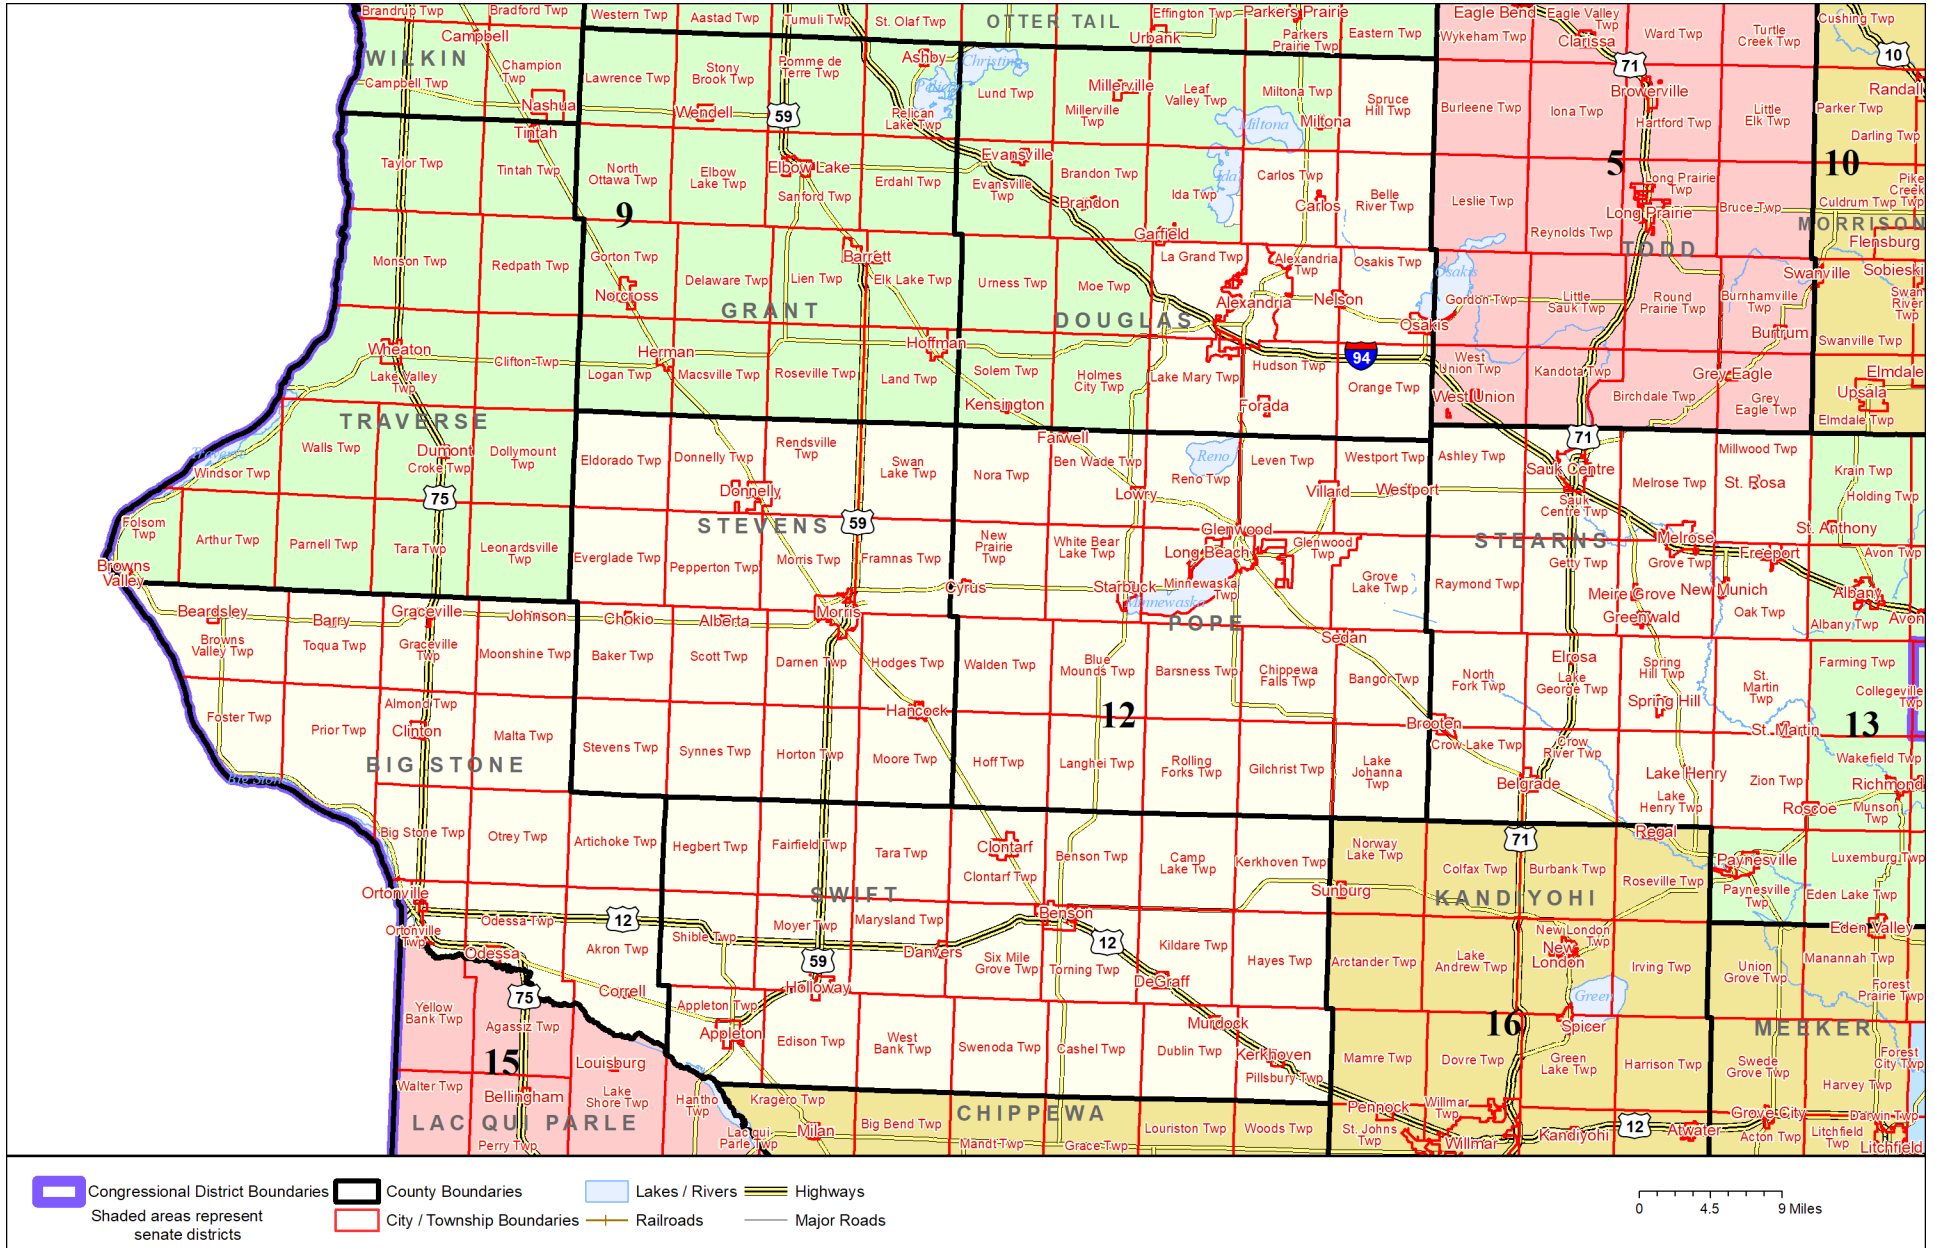

Senate District 12

Published by Office of the Minnesota Secretary of State, Elections Division. Current as of May 2024. Look up districts & polling places at <https://pollfinder.sos.mn.gov>

About this map

This map shows the Congressional and Legislative Districts ordered by the Special Redistricting Panel in the matter of *Watson, et al. v. Simon, et al*, No. A21-0243 and A21-0546, on February 15, 2022, as modified by the legislature, as corrected under *Minnesota Statutes* 2.91, subd. 2, or as adjusted under *Minnesota Statutes* 204B.146, subd. 3. Derived from precinct boundaries that are maintained by the Secretary of State and available for download at the [Minnesota Geospatial Commons](https://gisdata.mn.gov) (<https://gisdata.mn.gov>). Road data is from Mn/DOT and U.S. Census (Statewide) and NCompass (Metro). Rail data is from Mn/DOT. Water data is from MN DNR.

District Description

Territory of Minnesota Senate District 12:

- Big Stone County
- This area in Douglas County:
 - Alexandria
 - Alexandria Twp
 - Belle River Twp
 - Carlos
 - Carlos Twp
 - Forada
 - Hudson Twp
 - These precincts in Ida Twp:
 - IDA TWP. P-2
 - La Grand Twp
 - Lake Mary Twp
 - Nelson
 - Orange Twp
 - Osakis
 - Osakis Twp
 - Spruce Hill Twp
- Pope County
- This area in Stearns County:
 - Ashley Twp
 - Belgrade
 - Brooten
 - Crow Lake Twp
 - Crow River Twp
 - Elrosa
 - Freeport
 - Getty Twp
 - Greenwald
 - Grove Twp
 - Lake George Twp
 - Lake Henry
 - Lake Henry Twp
 - Meire Grove
 - Melrose
 - Melrose Twp

- Millwood Twp
- New Munich
- North Fork Twp
- Oak Twp
- Raymond Twp
- St. Martin
- St. Martin Twp
- St. Rosa
- Sauk Centre
- Sauk Centre Twp
- Spring Hill
- Spring Hill Twp
- Zion Twp
- Stevens County
- Swift County