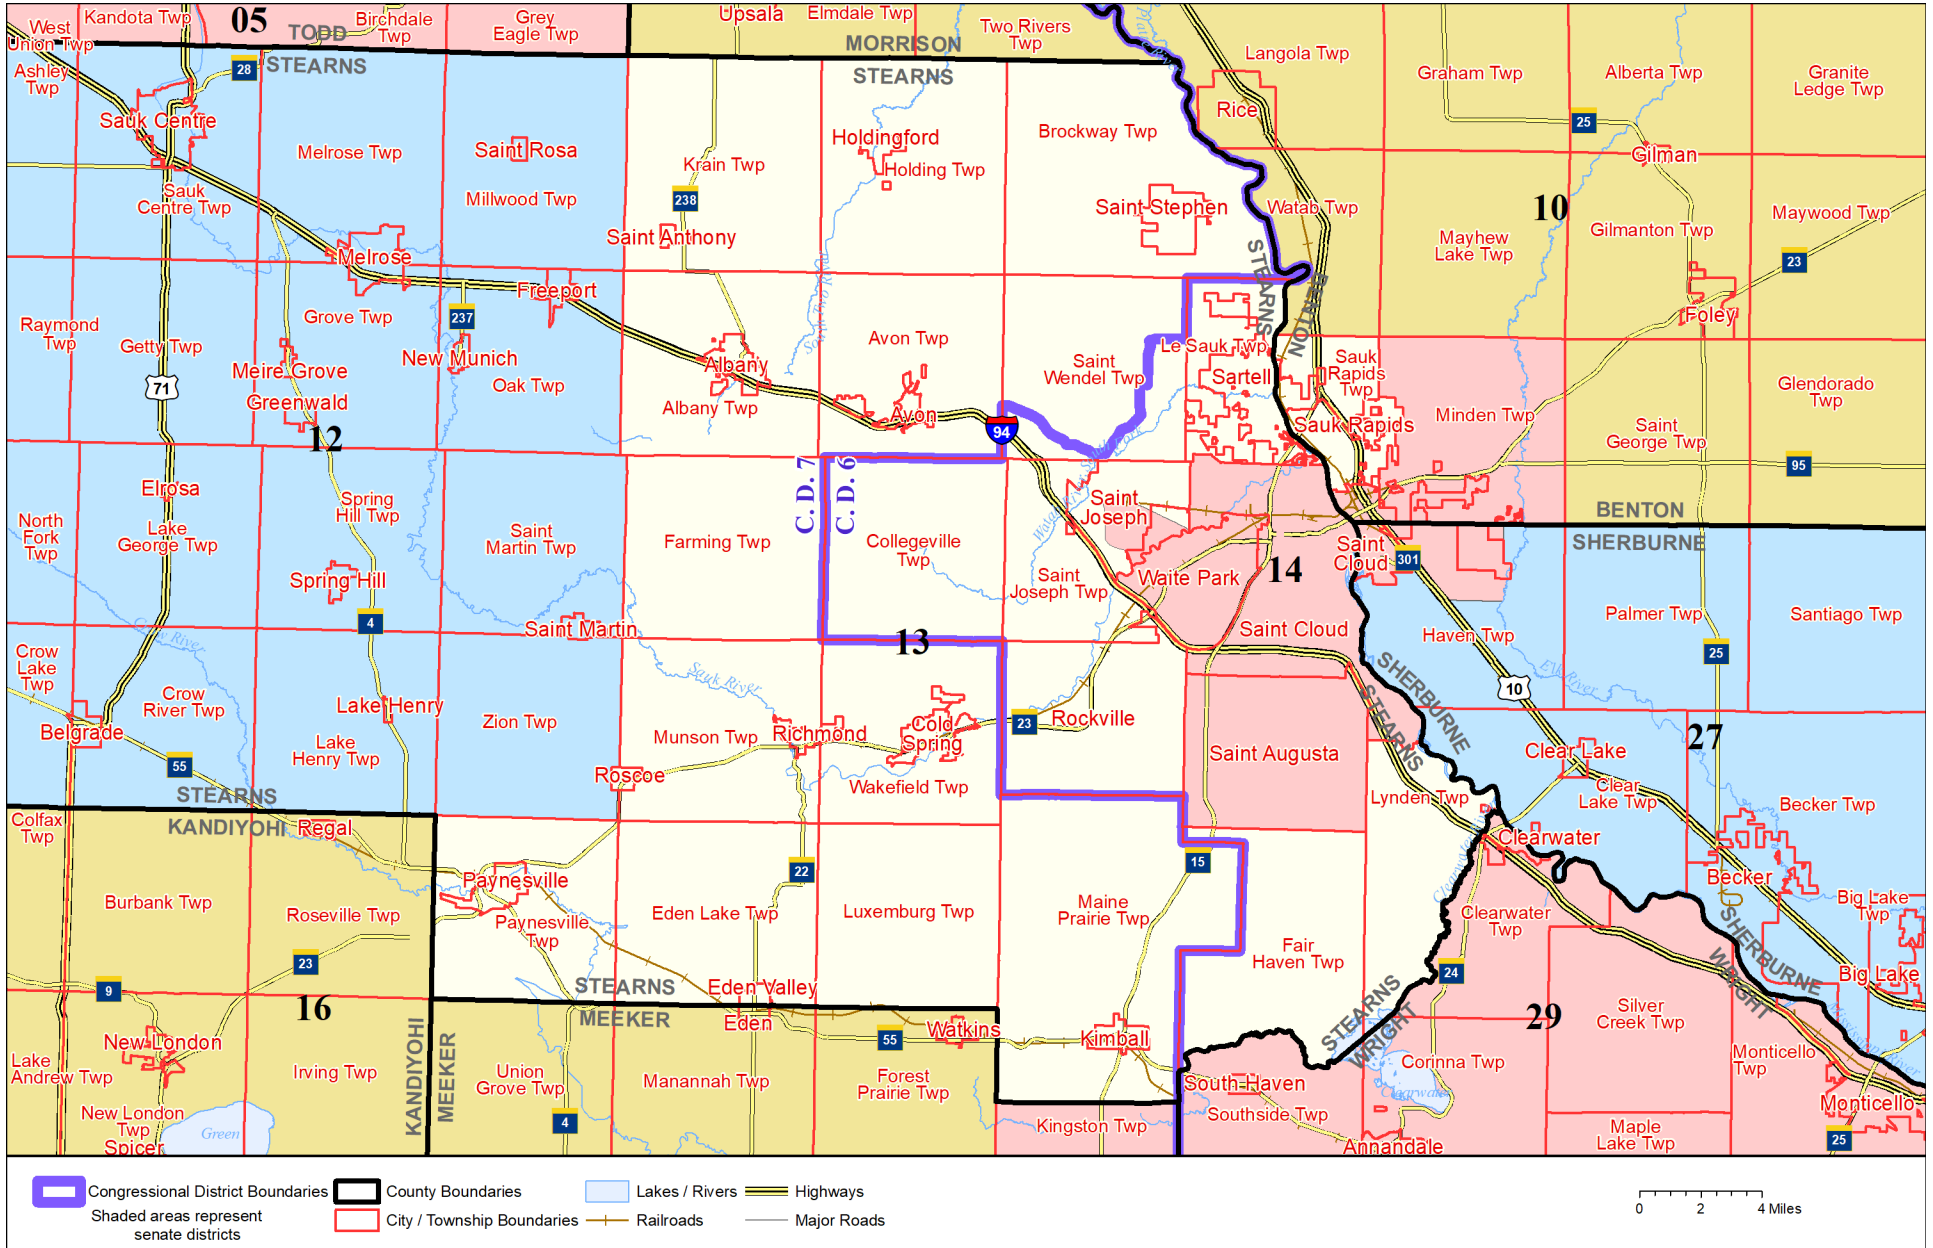

Senate District 13

Published by Office of the Minnesota Secretary of State, Elections Division. Current as of February 2022. Look up districts & polling places at <https://pollfinder.sos.state.mn.us>

About this map

This map shows the Congressional and Legislative Districts ordered by the Special Redistricting Panel in the matter of *Watson, et al. v. Simon, et al*, No. A21-0243 and A21-0546, on February 15, 2022, as modified by 2022 Session Laws Chapter 92, as corrected under *Minnesota Statutes* 2.91, subd. 2, or as adjusted under *Minnesota Statutes* 204B.146, subd. 3. Boundaries from LCC-GIS derived from U.S. Census. Road data is from Mn/DOT and U.S. Census (Statewide) and NCompass (Metro). Rail data is from Mn/DOT. Water data is from MN DNR.

District Description

Territory of Minnesota Senate District 13:

- This area in Benton County:
 - These precincts in Minden Twp:
 - MINDEN TWP P-2
 - Sartell
 - These precincts in Sauk Rapids:
 - SAUK RAPIDS P-1
 - SAUK RAPIDS P-2
 - SAUK RAPIDS P-3
 - SAUK RAPIDS P-4
 - SAUK RAPIDS P-5
 - Sauk Rapids Twp
- This area in Stearns County:
 - Albany
 - Albany Twp
 - Avon
 - Avon Twp
 - Brockway Twp
 - Clearwater
 - Cold Spring
 - Collegeville Twp
 - Eden Lake Twp
 - Eden Valley
 - Fair Haven Twp
 - Farming Twp
 - Holding Twp
 - Holdingford
 - Kimball
 - Krain Twp
 - Le Sauk Twp
 - Luxemburg Twp
 - Lynden Twp
 - Maine Prairie Twp
 - Munson Twp
 - Paynesville
 - Paynesville Twp
 - Richmond

- Rockville
- Roscoe
- St. Anthony
- These precincts in St. Joseph:
 - ST JOSEPH P1
 - ST JOSEPH P3
- These precincts in St. Joseph Twp:
 - ST JOSEPH TWP P-1
- St. Stephen
- St. Wendel Twp
- Sartell
- Wakefield Twp