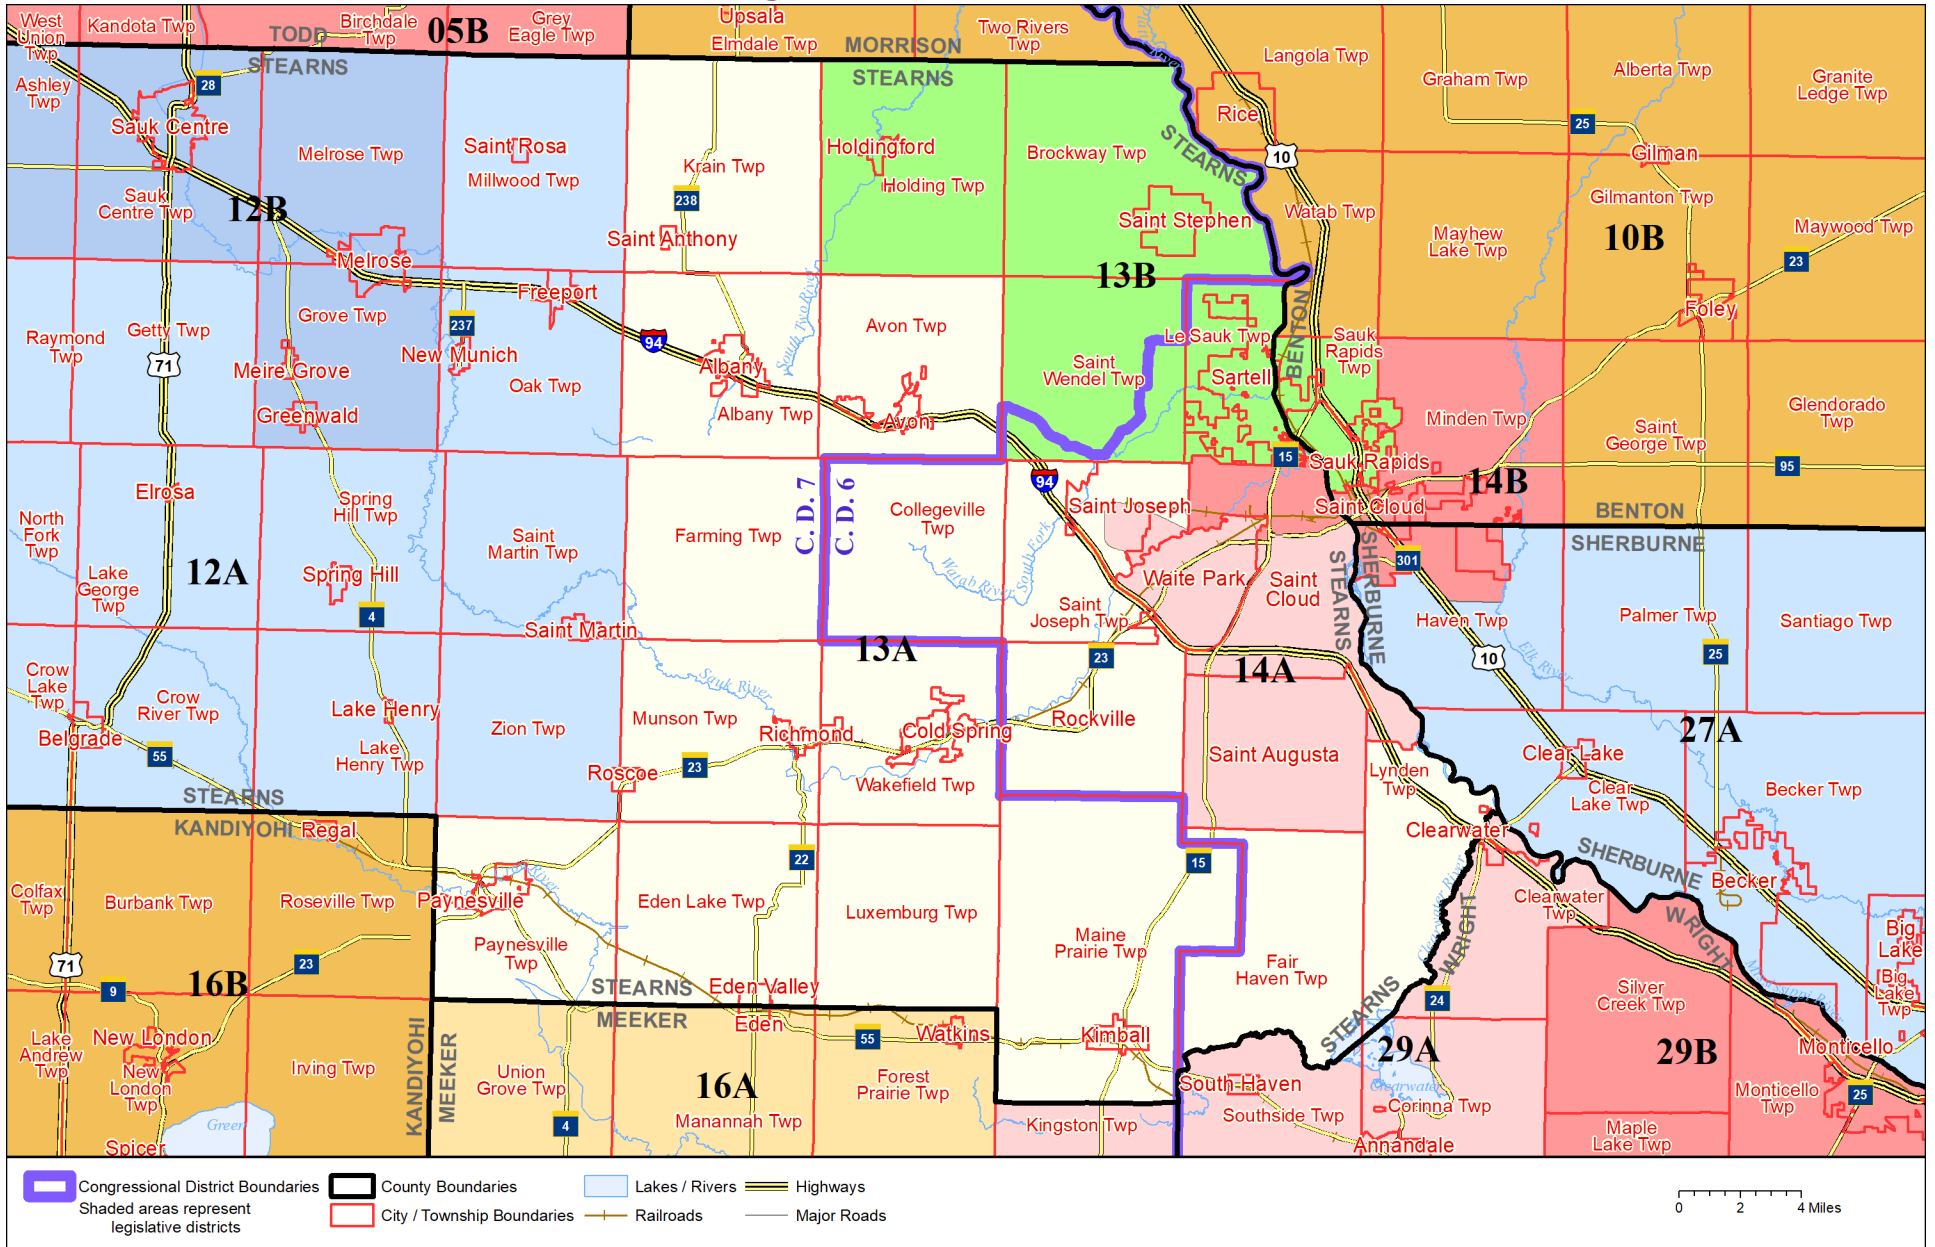

Legislative District 13A

Published by Office of the Minnesota Secretary of State, Elections Division. Current as of February 2022. Look up districts & polling places at <https://pollfinder.sos.state.mn.us>

About this map

This map shows the Congressional and Legislative Districts ordered by the Special Redistricting Panel in the matter of *Watson, et al. v. Simon, et al*, No. A21-0243 and A21-0546, on February 15, 2022, as modified by 2022 Session Laws Chapter 92, as corrected under *Minnesota Statutes* 2.91, subd. 2, or as adjusted under *Minnesota Statutes* 204B.146, subd. 3. Boundaries from LCC-GIS derived from U.S. Census. Road data is from Mn/DOT and U.S. Census (Statewide) and NCompass (Metro). Rail data is from Mn/DOT. Water data is from MN DNR.

District Description

Territory of Minnesota Legislative District 13A:

- This area in Stearns County:
 - Albany
 - Albany Twp
 - Avon
 - Avon Twp
 - Clearwater
 - Cold Spring
 - Collegeville Twp
 - Eden Lake Twp
 - Eden Valley
 - Fair Haven Twp
 - Farming Twp
 - Kimball
 - Krain Twp
 - Luxemburg Twp
 - Lynden Twp
 - Maine Prairie Twp
 - Munson Twp
 - Paynesville
 - Paynesville Twp
 - Richmond
 - Rockville
 - Roscoe
 - St. Anthony
 - These precincts in St. Joseph:
 - ST JOSEPH P1
 - ST JOSEPH P3
 - These precincts in St. Joseph Twp:
 - ST JOSEPH TWP P-1
 - Wakefield Twp