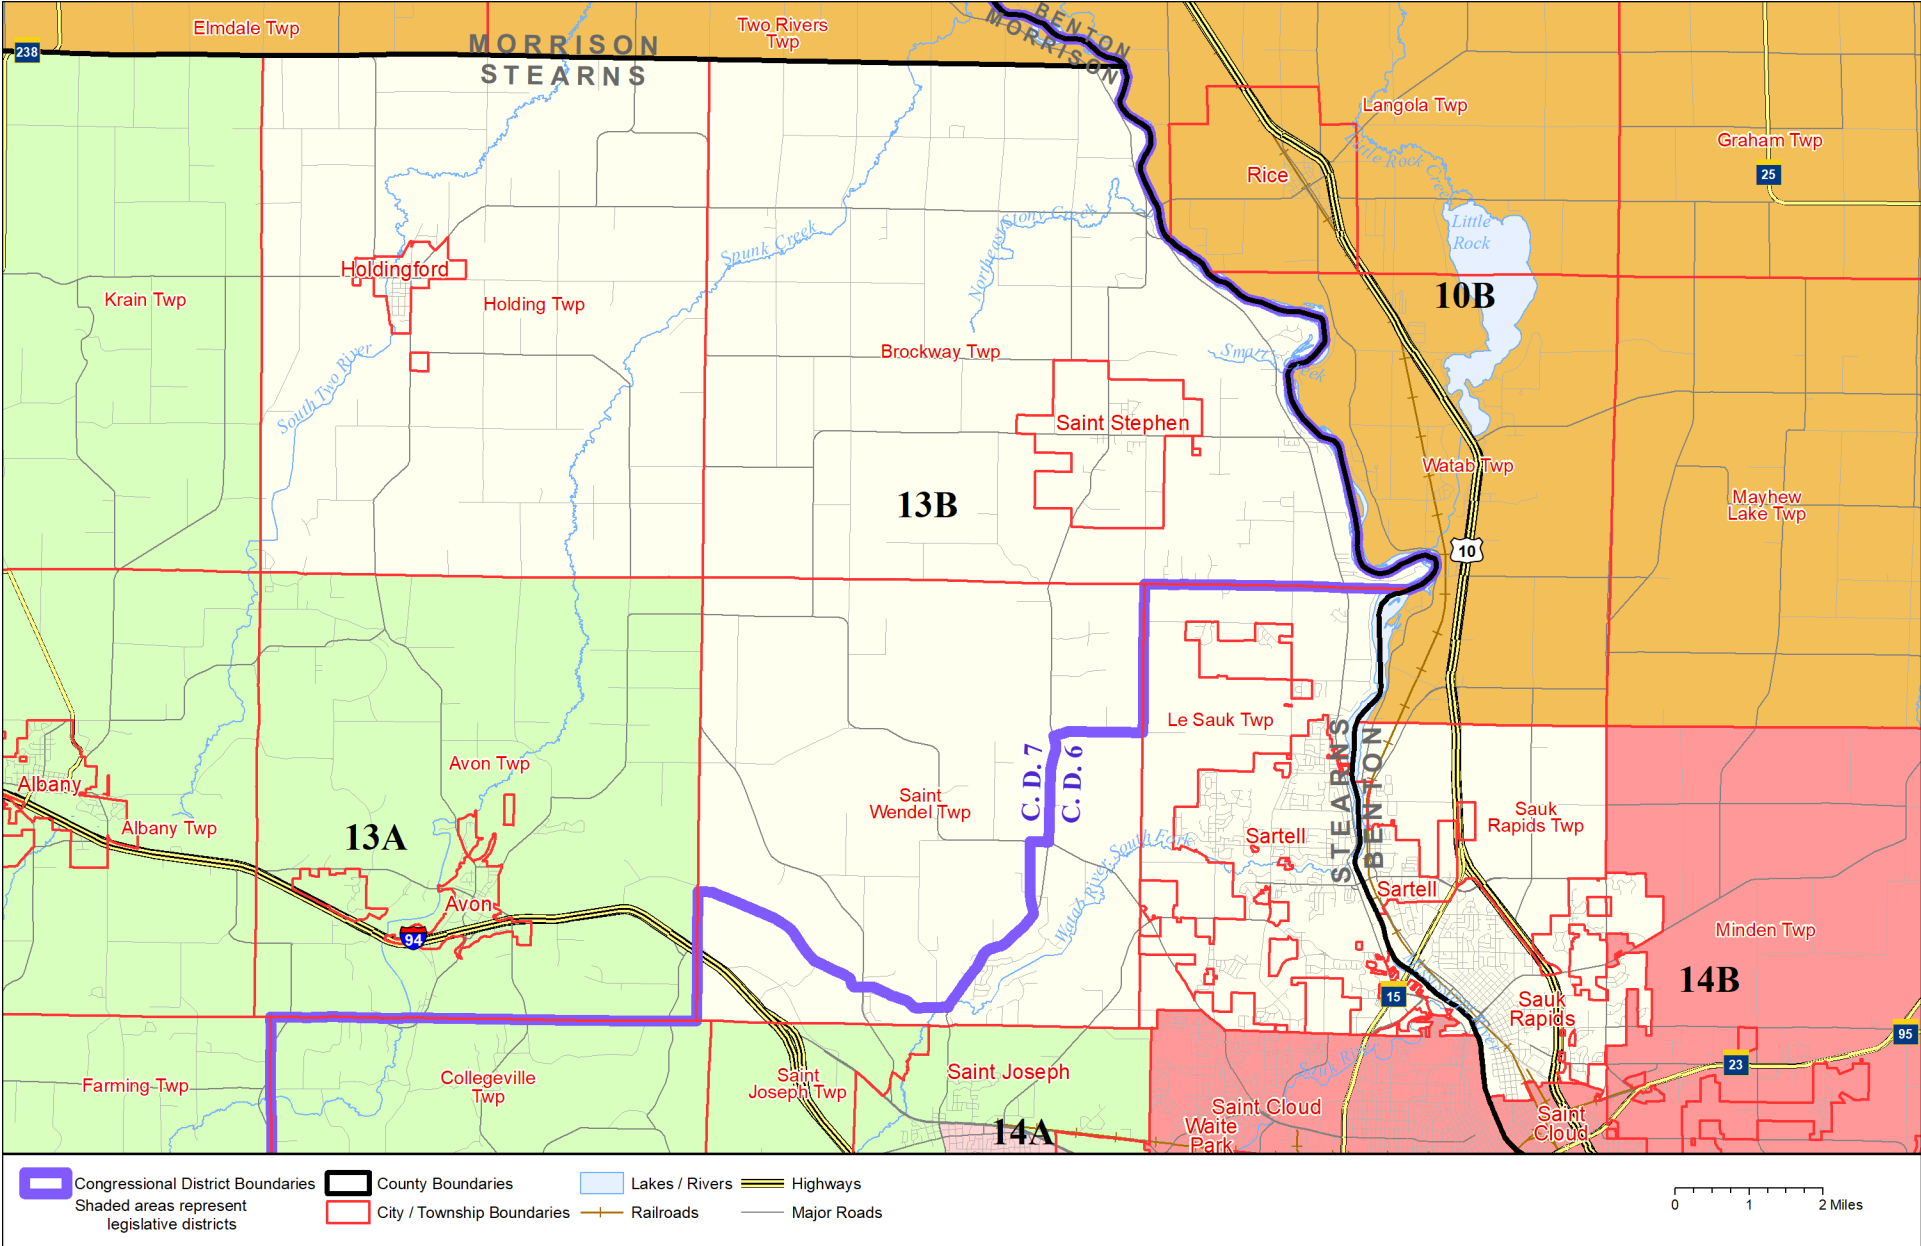

Legislative District 13B

Published by Office of the Minnesota Secretary of State, Elections Division. Current as of February 2022. Look up districts & polling places at <https://pollfinder.sos.state.mn.us>

About this map
 This map shows the Congressional and Legislative Districts ordered by the Special Redistricting Panel in the matter of *Wattson, et al. v. Simon, et al*, No. A21-0243 and A21-0546, on February 15, 2022, as modified by 2022 Session Laws Chapter 92, as corrected under *Minnesota Statutes* 2.91, subd. 2, or as adjusted under *Minnesota Statutes* 204B.146, subd. 3. Boundaries from LCC-GIS derived from U.S. Census. Road data is from Mn/DOT and U.S. Census (Statewide) and NCompass (Metro). Rail data is from Mn/DOT. Water data is from MN DNR.

District Description

Territory of Minnesota Legislative District 13B:

- This area in Benton County:
 - These precincts in Minden Twp:
 - MINDEN TWP P-2
 - Sartell
 - These precincts in Sauk Rapids:
 - SAUK RAPIDS P-1
 - SAUK RAPIDS P-2
 - SAUK RAPIDS P-3
 - SAUK RAPIDS P-4
 - SAUK RAPIDS P-5
 - Sauk Rapids Twp
- This area in Stearns County:
 - Brockway Twp
 - Holding Twp
 - Holdingford
 - Le Sauk Twp
 - St. Stephen
 - St. Wendel Twp
 - Sartell