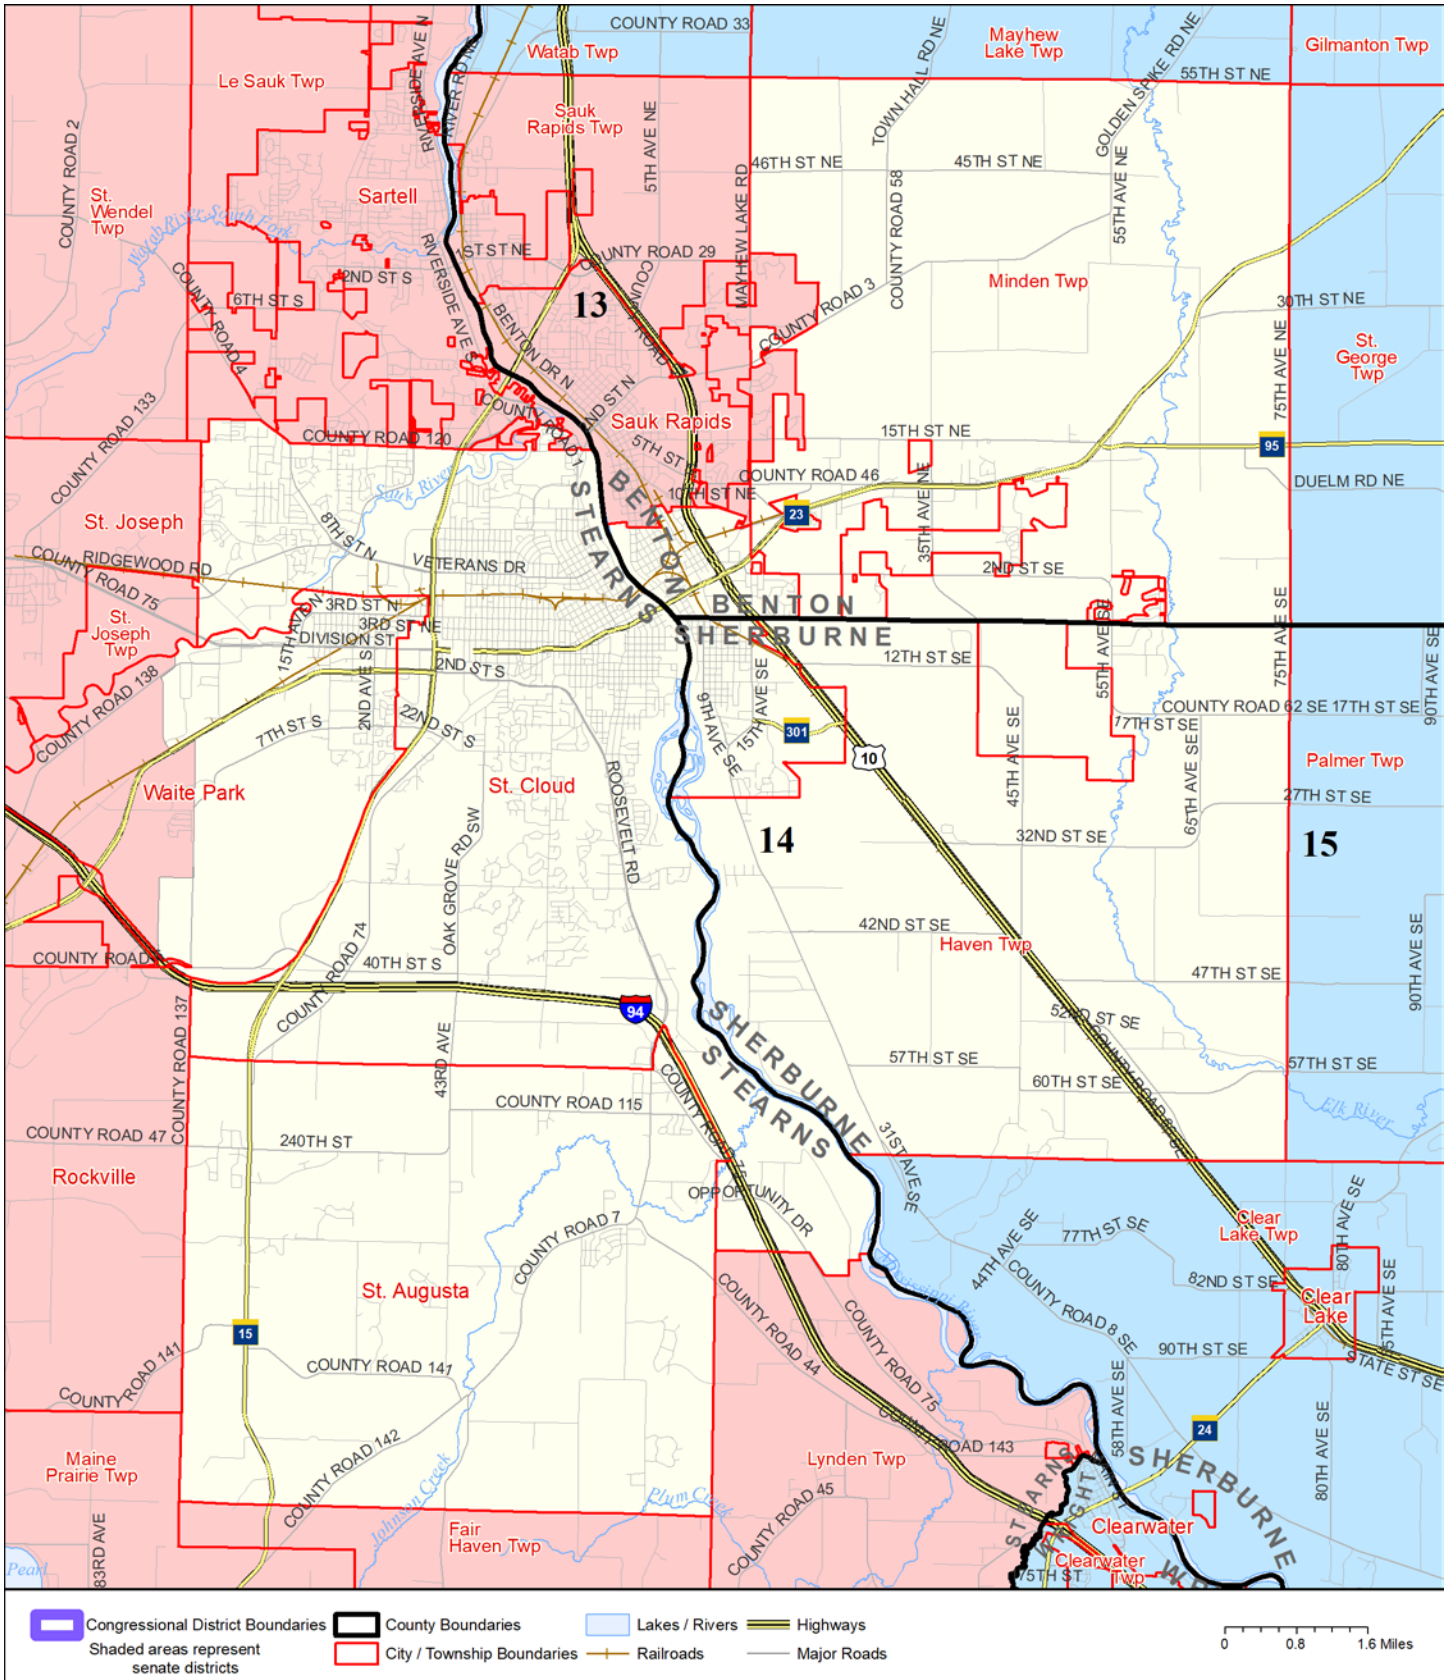

Senate District 14

Published by Office of the Minnesota Secretary of State, Elections Division. Current as of December 2019. Look up districts & polling places at <https://pollfinder.sos.state.mn.us>

About this map

This map shows the Congressional and Legislative Districts ordered by the Special Redistricting Panel in the matter of *Hippert, et al. v. Ritchie, et al*, No. A11-152, on February 21, 2012, as corrected under *Minnesota Statutes* 2.91, subd. 2 or adjusted under *Minnesota Statutes* 204B.146, subd. 3. Derived from precinct boundaries that are maintained by the Secretary of State and available for download at the [Minnesota Geospatial Commons](https://gisdata.mn.gov) (<https://gisdata.mn.gov>). Road data is from Mn/DOT and U.S. Census (Statewide) and NCompass (Metro). Rail data is from Mn/DOT. Water data is from MN DNR.

District Description

Territory of Minnesota Senate District 14:

- This area in Benton County:
 - These precincts in Minden Twp:
 - MINDEN TWP P-1
 - St. Cloud
 - These precincts in Sauk Rapids:
 - SAUK RAPIDS P-6
- This area in Sherburne County:
 - Haven Twp
 - St. Cloud
- This area in Stearns County:
 - St. Augusta
 - St. Cloud
 - These precincts in Waite Park:
 - WAITE PARK P1
 - WAITE PARK P2
 - WAITE PARK P3