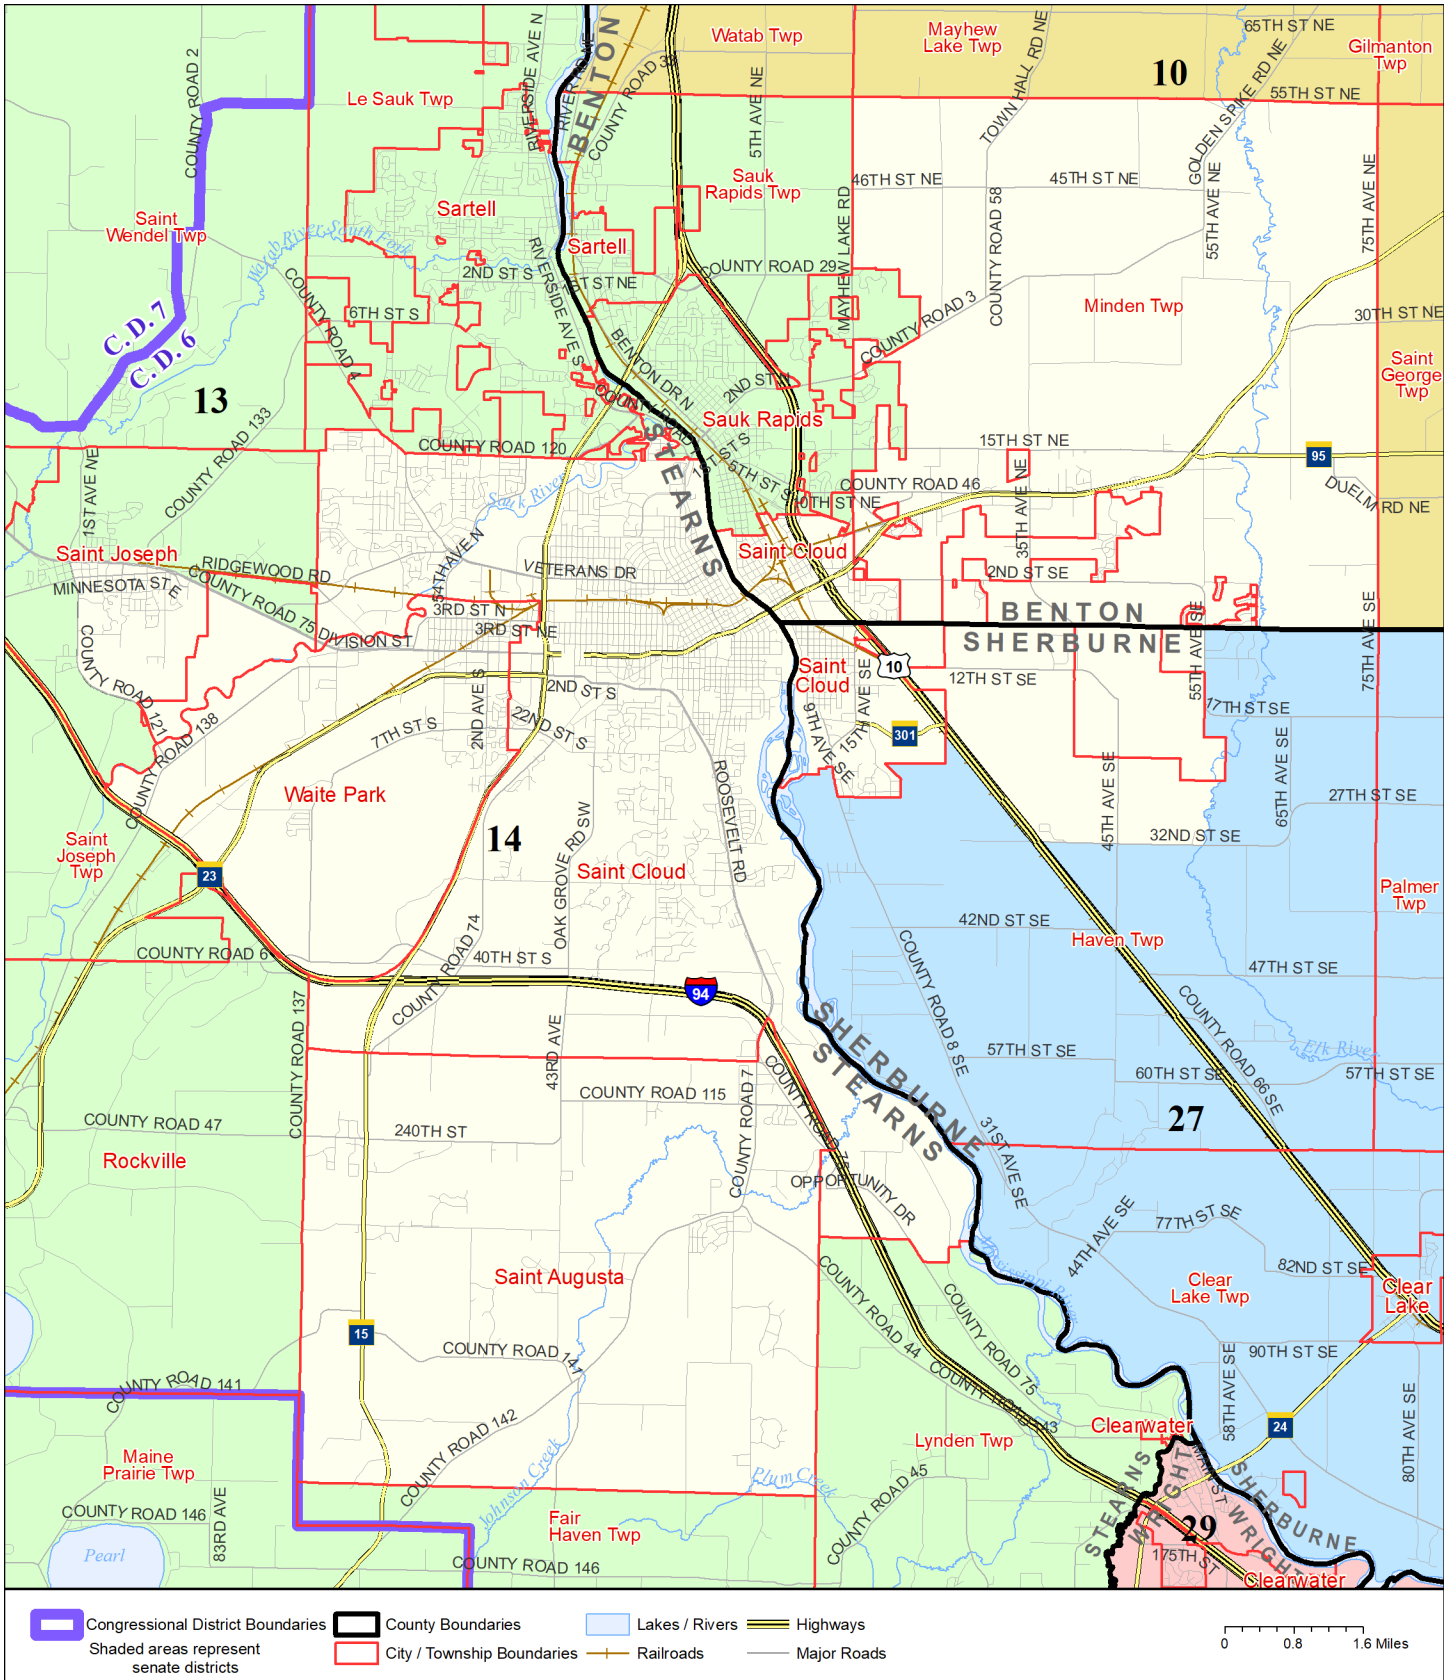

# Senate District 14

Published by Office of the Minnesota Secretary of State, Elections Division. Current as of February 2022. Look up districts & polling places at <https://pollfinder.sos.state.mn.us>

## About this map

This map shows the Congressional and Legislative Districts ordered by the Special Redistricting Panel in the matter of *Wattson, et al. v. Simon, et al*, No. A21-0243 and A21-0546, on February 15, 2022, as modified by 2022 Session Laws Chapter 92, as corrected under *Minnesota Statutes* 2.91, subd. 2, or as adjusted under *Minnesota Statutes* 204B.146, subd. 3. Boundaries from LCC-GIS derived from U.S. Census. Road data is from Mn/DOT and U.S. Census (Statewide) and NCompass (Metro). Rail data is from Mn/DOT. Water data is from MN DNR.

## District Description

Territory of Minnesota Senate District 14:

- This area in Benton County:
  - These precincts in Minden Twp:
    - MINDEN TWP P-1
  - St. Cloud
  - These precincts in Sauk Rapids:
    - SAUK RAPIDS P-6
- This area in Sherburne County:
  - These precincts in Haven Twp:
    - HAVEN TWP P-1
  - St. Cloud
- This area in Stearns County:
  - St. Augusta
  - St. Cloud
  - These precincts in St. Joseph:
    - ST JOSEPH P2
  - These precincts in St. Joseph Twp:
    - ST JOSEPH TWP P-2
  - Waite Park