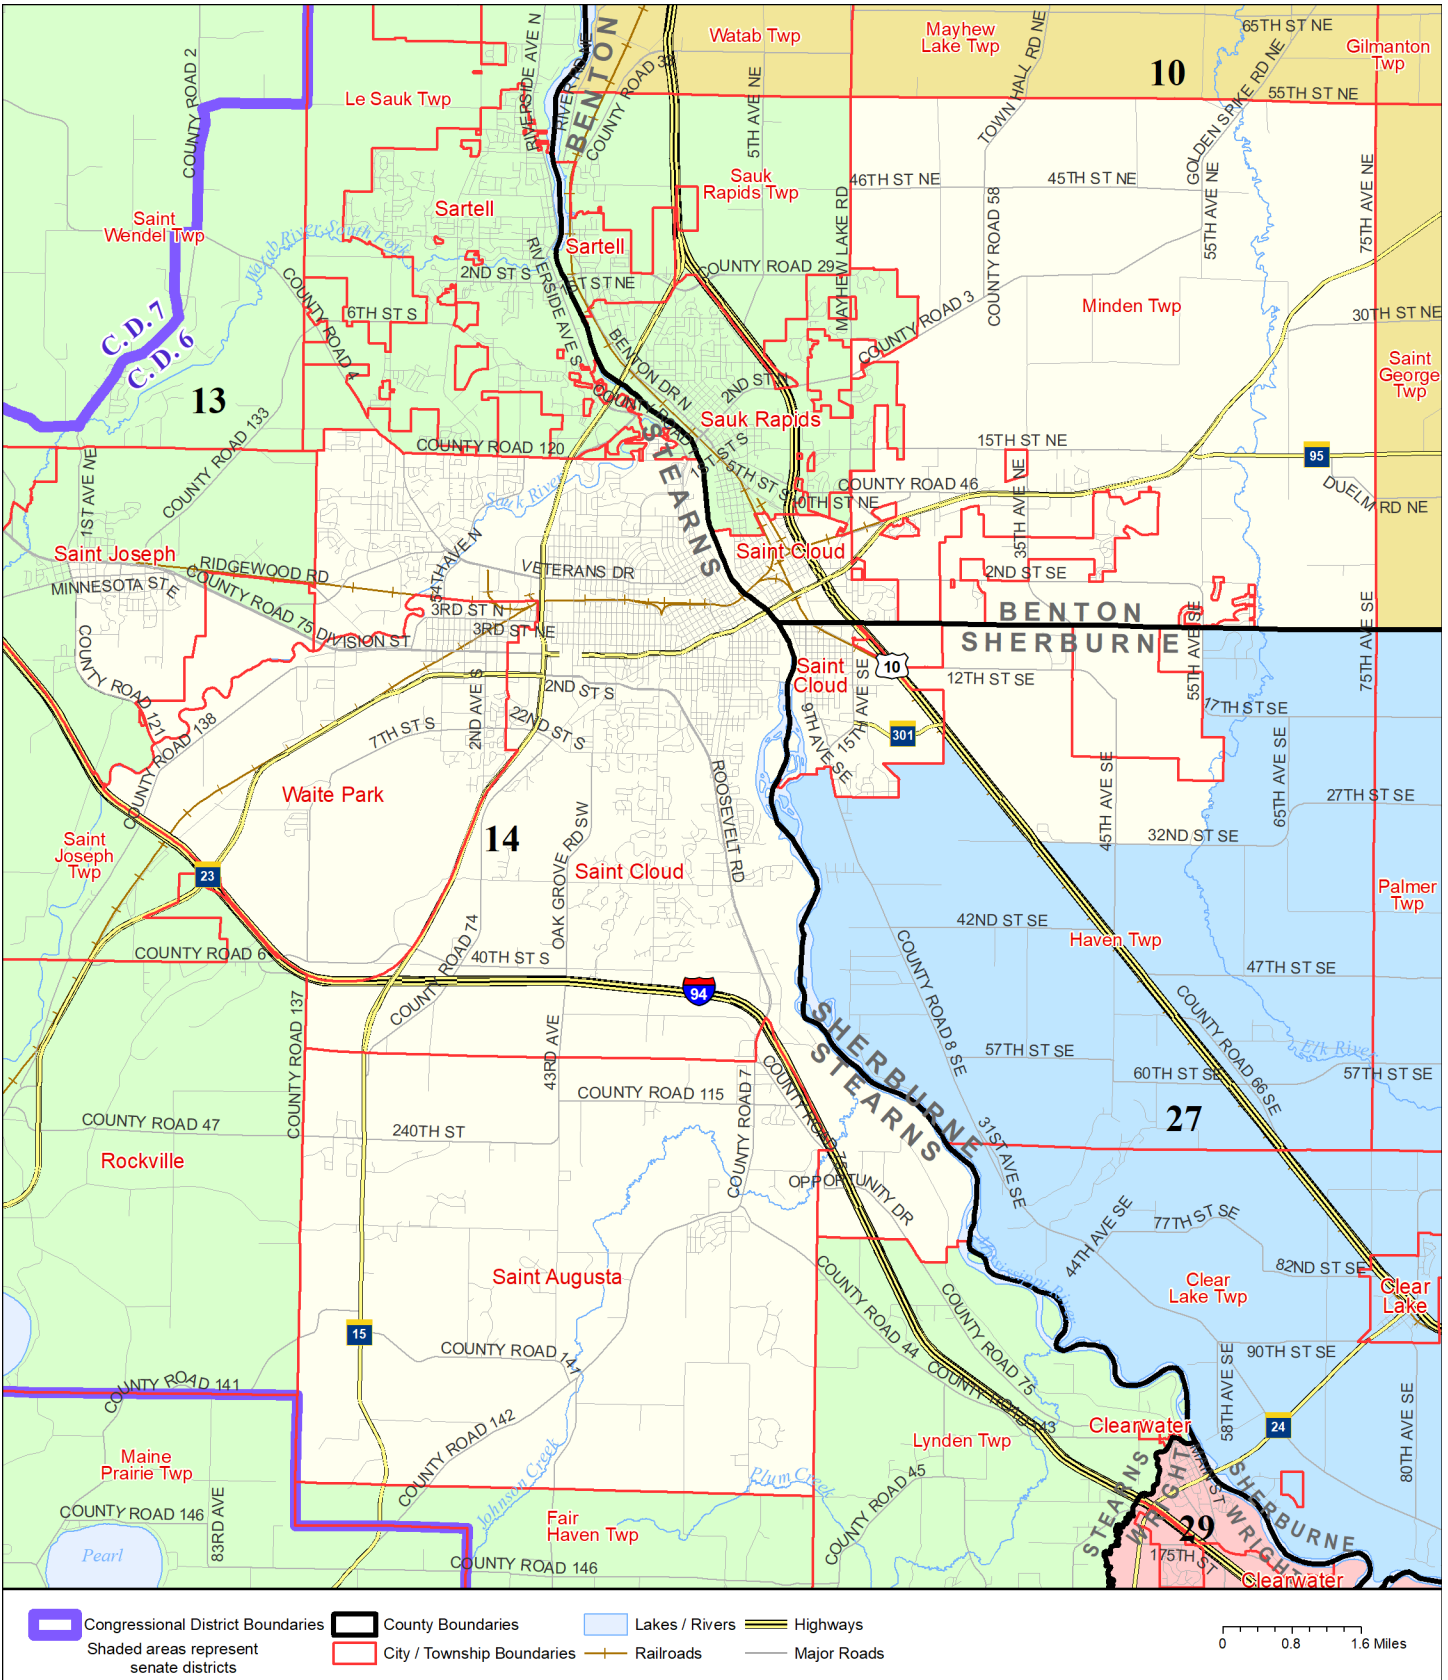

# Senate District 14

Published by Office of the Minnesota Secretary of State, Elections Division. Current as of February 2022. Look up districts & polling places at <https://pollfinder.sos.state.mn.us>

**About this map**

This map shows the Congressional and Legislative Districts ordered by the Special Redistricting Panel in the matter of *Wattson, et al. v. Simon, et al*, No. A21-0243 and A21-0546, on February 15, 2022, as modified by 2022 Session Laws Chapter 92, as corrected under *Minnesota Statutes* 2.91, subd. 2, or as adjusted under *Minnesota Statutes* 204B.146, subd. 3. Boundaries from LCC-GIS derived from U.S. Census. Road data is from Mn/DOT and U.S. Census (Statewide) and NCompass (Metro). Rail data is from Mn/DOT. Water data is from MN DNR.

## District Description

Territory of Minnesota Senate District 14:

- This area in Benton County:
  - These precincts in Minden Twp:
    - MINDEN TWP P-1
  - St. Cloud
  - These precincts in Sauk Rapids:
    - SAUK RAPIDS P-6
- This area in Sherburne County:
  - These precincts in Haven Twp:
    - HAVEN TWP P-1
  - St. Cloud
- This area in Stearns County:
  - St. Augusta
  - St. Cloud
  - These precincts in St. Joseph:
    - ST JOSEPH P2
  - These precincts in St. Joseph Twp:
    - ST JOSEPH TWP P-2
  - Waite Park