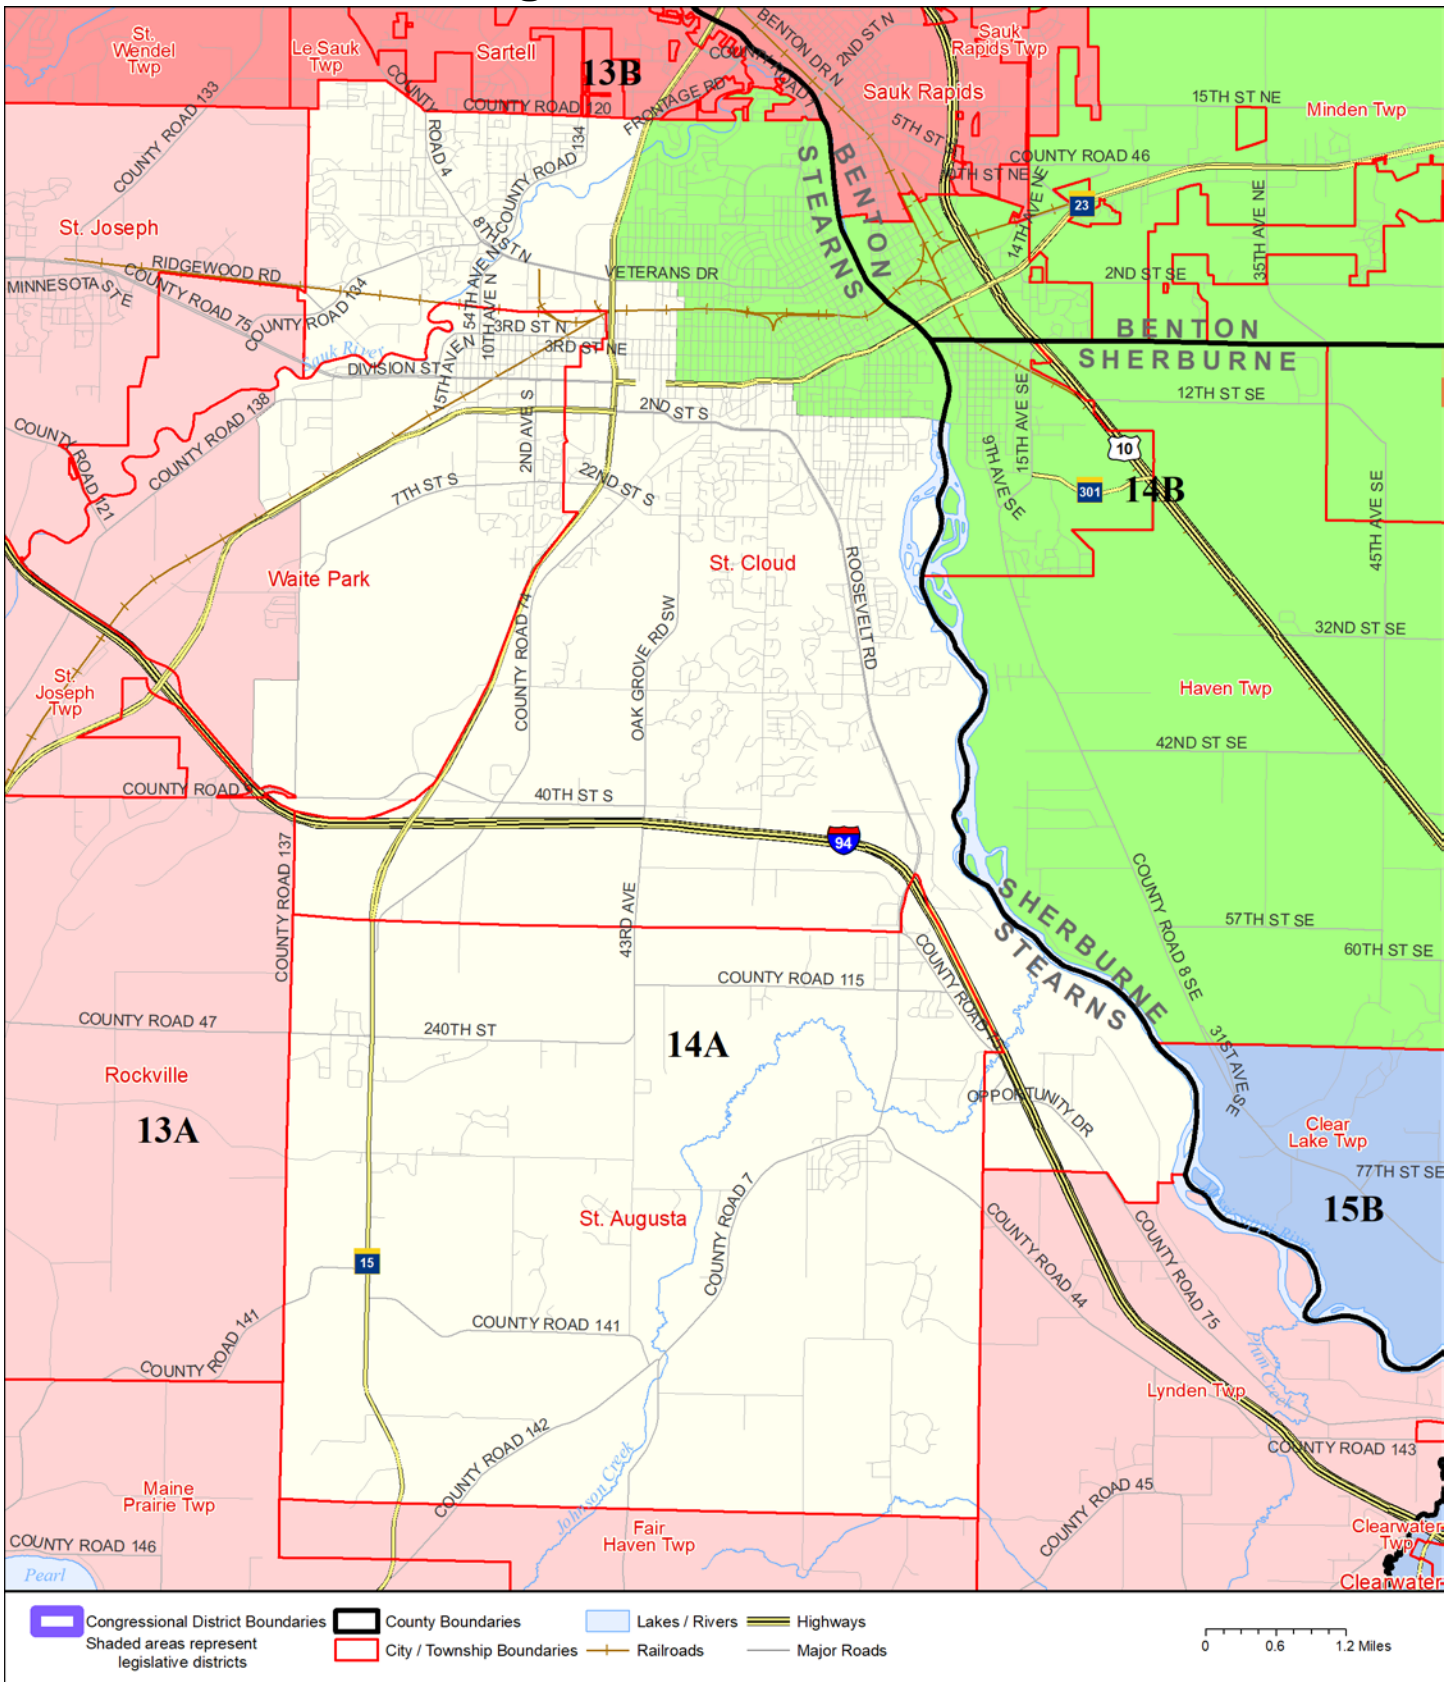

# Legislative District 14A

Published by Office of the Minnesota Secretary of State, Elections Division. Current as of December 2019. Look up districts & polling places at <https://pollfinder.sos.state.mn.us>

## About this map

This map shows the Congressional and Legislative Districts ordered by the Special Redistricting Panel in the matter of *Hippert, et al. v. Ritchie, et al*, No. A11-152, on February 21, 2012, as corrected under *Minnesota Statutes* 2.91, subd. 2 or adjusted under *Minnesota Statutes* 204B.146, subd. 3. Derived from precinct boundaries that are maintained by the Secretary of State and available for download at the [Minnesota Geospatial Commons](https://gisdata.mn.gov) (<https://gisdata.mn.gov>). Road data is from Mn/DOT and U.S. Census (Statewide) and NCompass (Metro). Rail data is from Mn/DOT. Water data is from MN DNR.

## District Description

Territory of Minnesota Legislative District 14A:

- This area in Stearns County:
  - St. Augusta
  - These precincts in St. Cloud:
    - ST CLOUD W1 P4
    - ST CLOUD W1 P6
    - ST CLOUD W1 P7
    - ST CLOUD W3 P1
    - ST CLOUD W3 P2
    - ST CLOUD W3 P3
    - ST CLOUD W4 P1
    - ST CLOUD W4 P4
    - ST CLOUD W4 P5
    - ST CLOUD W4 P6
    - ST CLOUD W4 P7
  - These precincts in Waite Park:
    - WAITE PARK P1
    - WAITE PARK P2
    - WAITE PARK P3