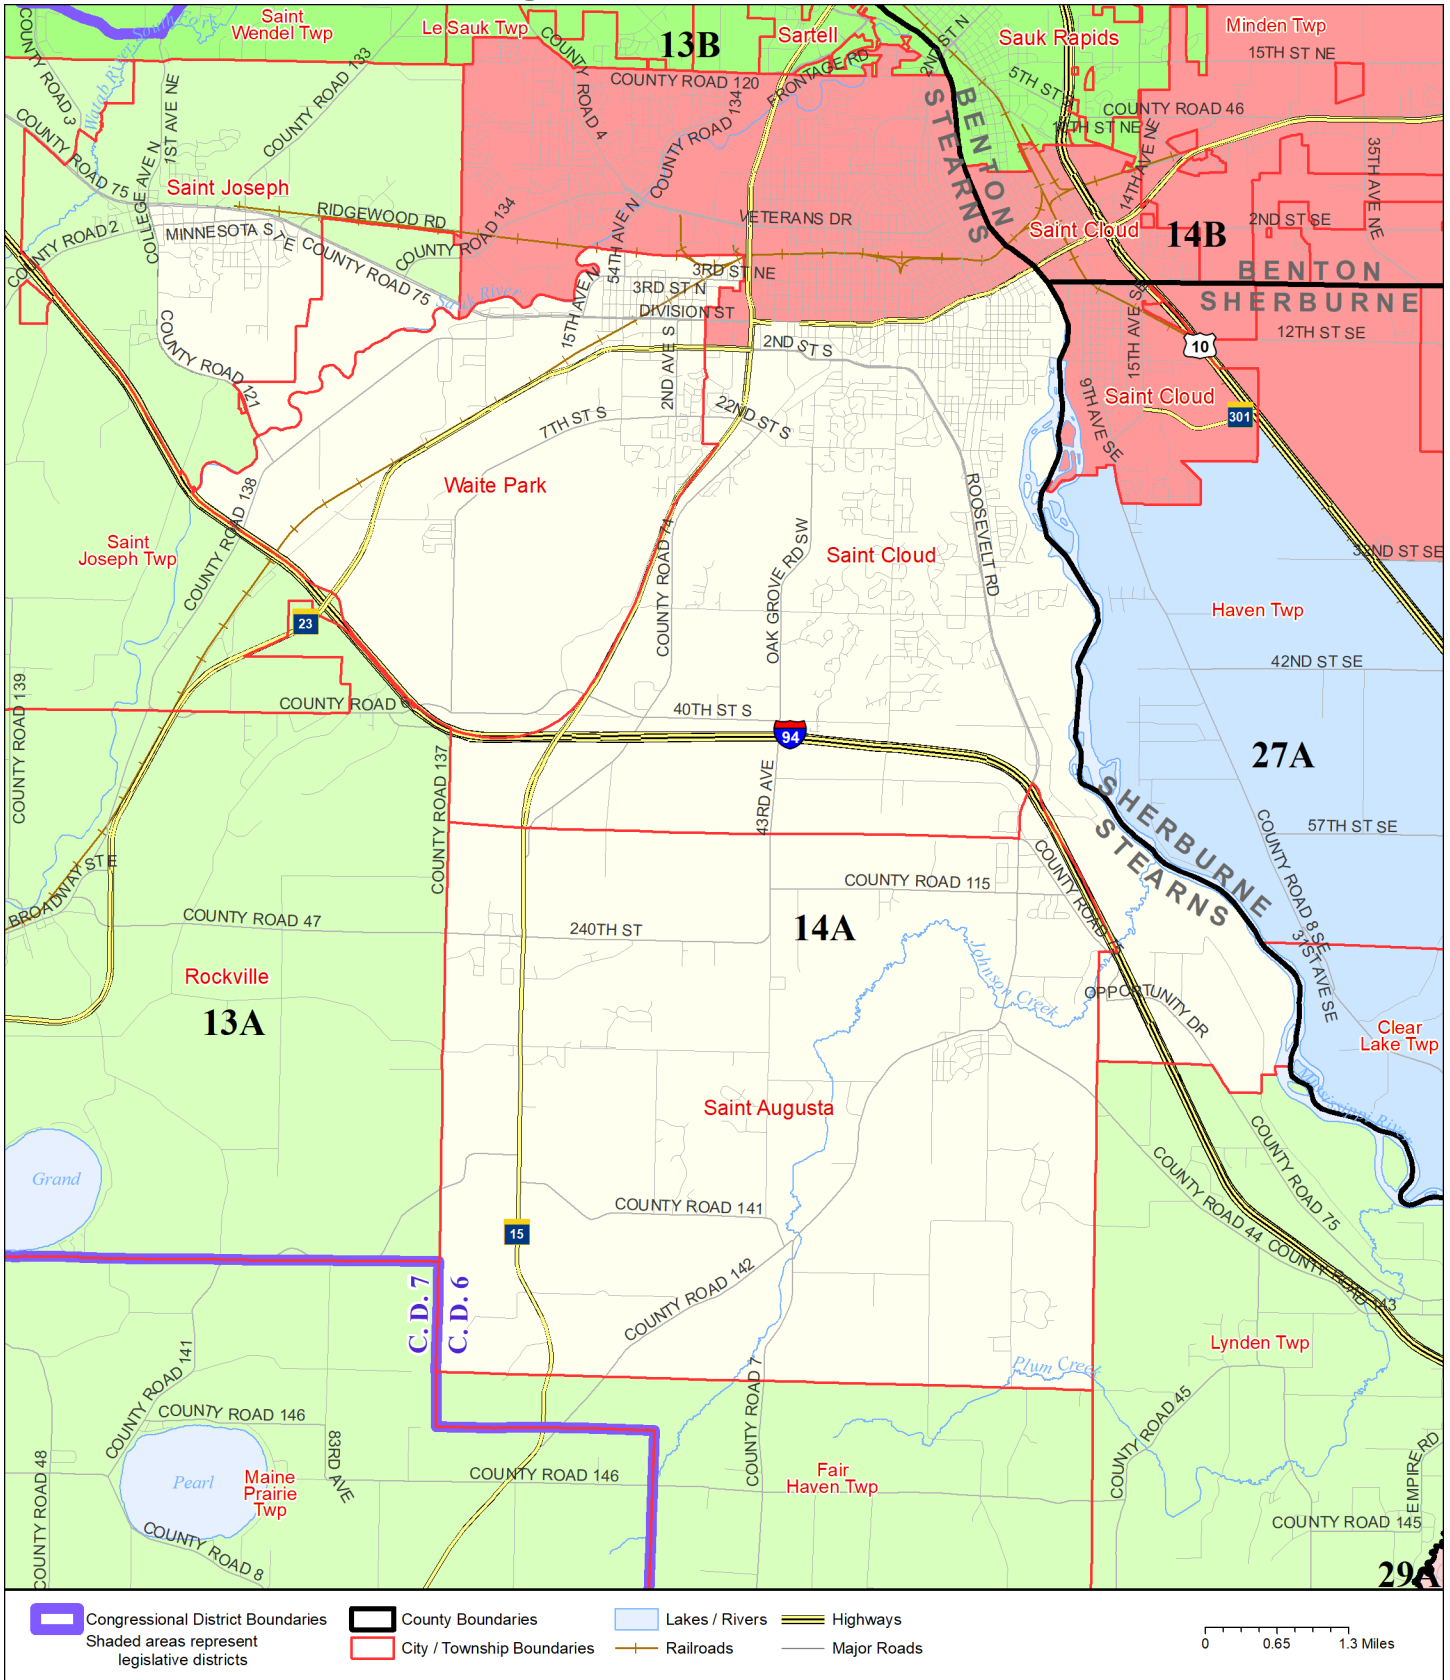

Legislative District 14A

Published by Office of the Minnesota Secretary of State, Elections Division. Current as of February 2022. Look up districts & polling places at <https://pollfinder.sos.state.mn.us>

About this map

This map shows the Congressional and Legislative Districts ordered by the Special Redistricting Panel in the matter of *Wattson, et al. v. Simon, et al*, No. A21-0243 and A21-0546, on February 15, 2022, as modified by 2022 Session Laws Chapter 92, as corrected under *Minnesota Statutes* 2.91, subd. 2, or as adjusted under *Minnesota Statutes* 204B.146, subd. 3. Boundaries from LCC-GIS derived from U.S. Census. Road data is from Mn/DOT and U.S. Census (Statewide) and NCompass (Metro). Rail data is from Mn/DOT. Water data is from MN DNR.

District Description

Territory of Minnesota Legislative District 14A:

- This area in Stearns County:
 - St. Augusta
 - These precincts in St. Cloud:
 - ST CLOUD W1 P1
 - ST CLOUD W1 P2
 - ST CLOUD W1 P3
 - ST CLOUD W1 P4
 - ST CLOUD W1 P5
 - ST CLOUD W4 P2
 - ST CLOUD W4 P3
 - ST CLOUD W4 P4
 - ST CLOUD W4 P5
 - ST CLOUD W4 P6
 - ST CLOUD W4 P7
 - These precincts in St. Joseph:
 - ST JOSEPH P2
 - These precincts in St. Joseph Twp:
 - ST JOSEPH TWP P-2
 - Waite Park