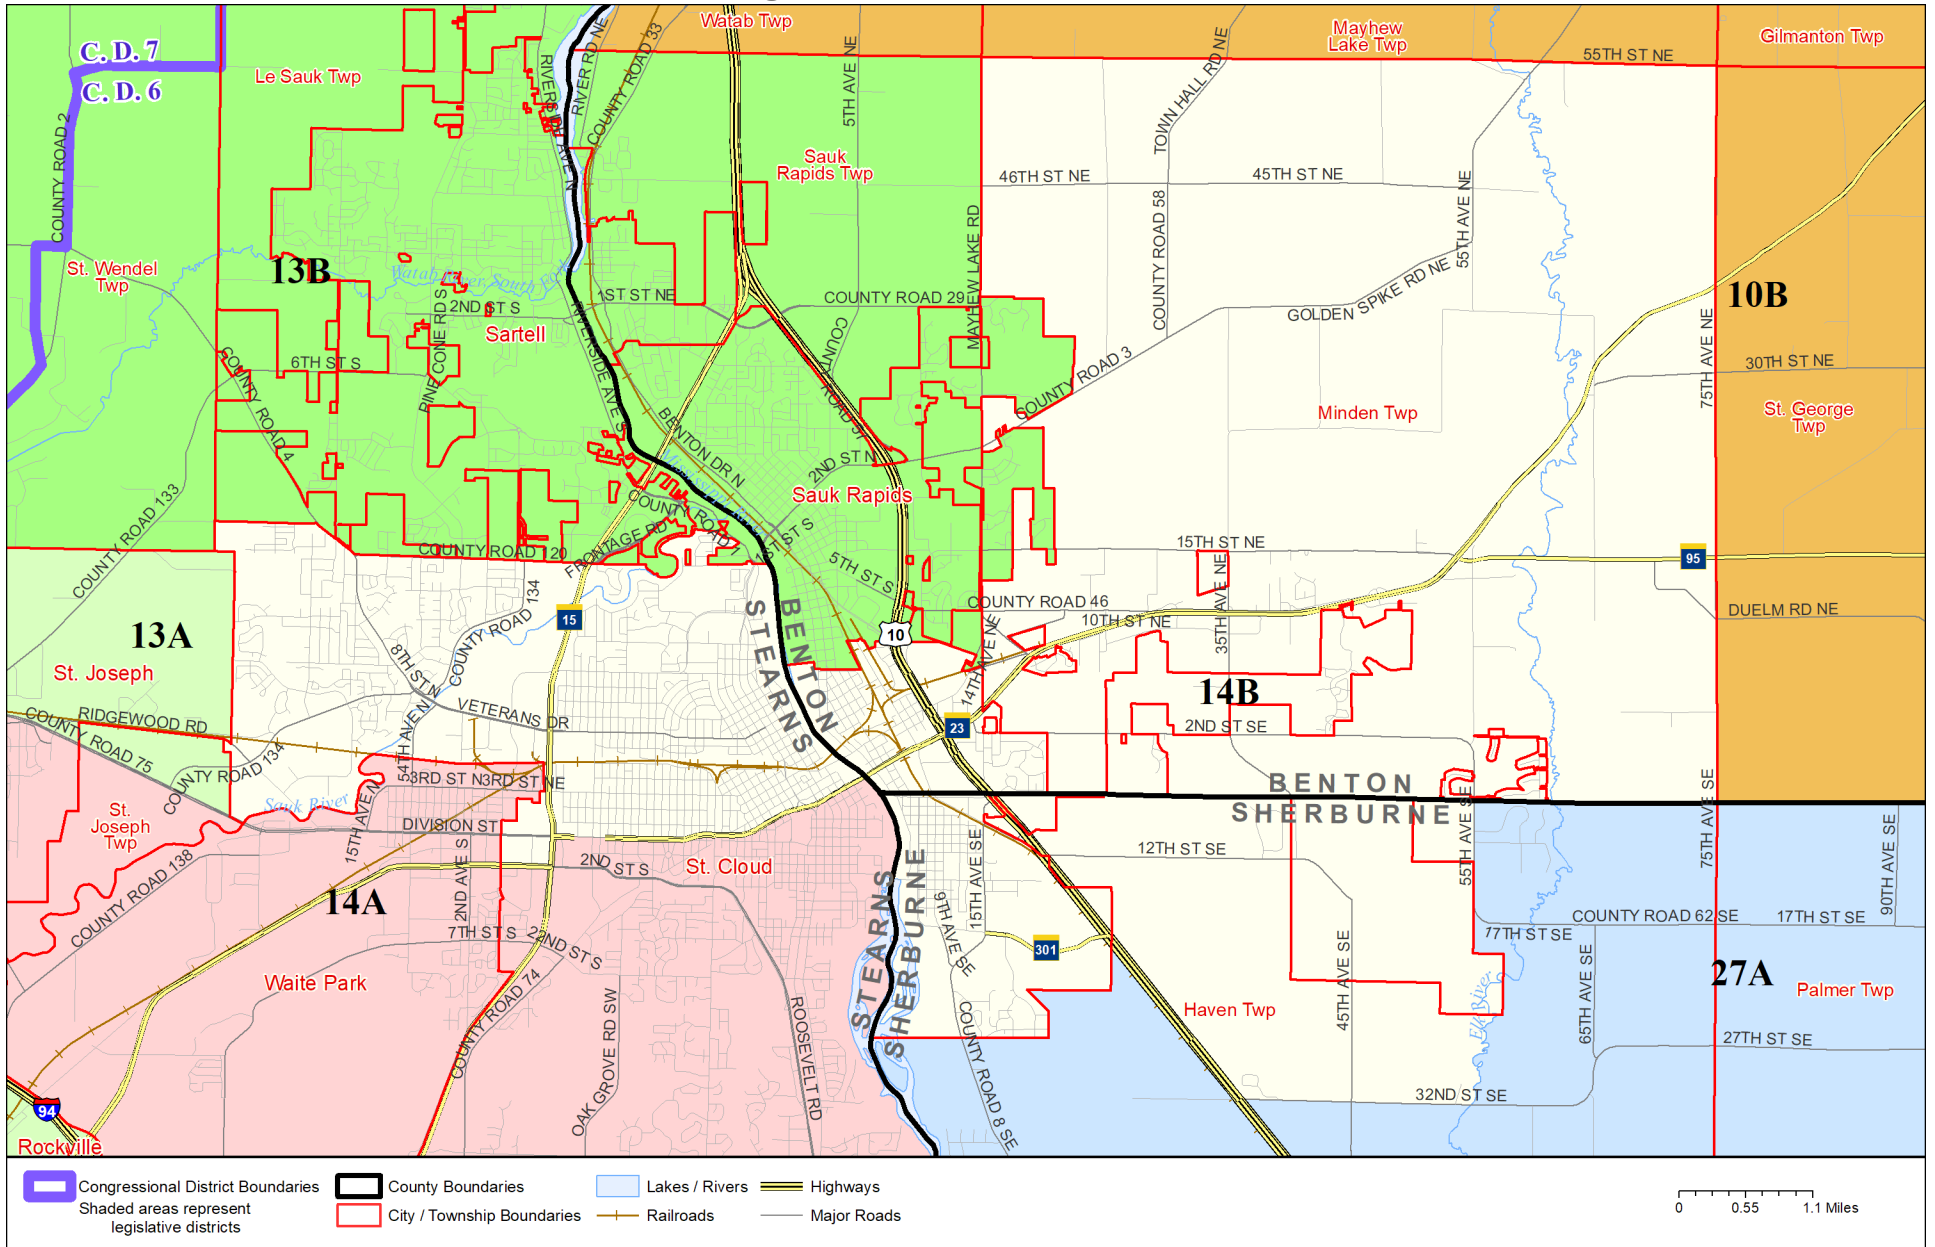

Legislative District 14B

Published by Office of the Minnesota Secretary of State, Elections Division. Current as of May 2024. Look up districts & polling places at <https://pollfinder.sos.mn.gov>

About this map

This map shows the Congressional and Legislative Districts ordered by the Special Redistricting Panel in the matter of *Wattson, et al. v. Simon, et al*, No. A21-0243 and A21-0546, on February 15, 2022, as modified by the legislature, as corrected under *Minnesota Statutes* 2.91, subd. 2, or as adjusted under *Minnesota Statutes* 204B.146, subd. 3. Derived from precinct boundaries that are maintained by the Secretary of State and available for download at the [Minnesota Geospatial Commons](https://gisdata.mn.gov) (<https://gisdata.mn.gov>). Road data is from Mn/DOT and U.S. Census (Statewide) and NCompass (Metro). Rail data is from Mn/DOT. Water data is from MN DNR.

District Description

Territory of Minnesota Legislative District 14B:

- This area in Benton County:
 - These precincts in Minden Twp:
 - MINDEN TWP P-1
 - St. Cloud
 - These precincts in Sauk Rapids:
 - SAUK RAPIDS P-6
- This area in Sherburne County:
 - These precincts in Haven Twp:
 - HAVEN TWP P-1
 - St. Cloud
- This area in Stearns County:
 - These precincts in St. Cloud:
 - ST CLOUD W1 P6
 - ST CLOUD W1 P7
 - ST CLOUD W2 P2
 - ST CLOUD W3 P1
 - ST CLOUD W3 P2
 - ST CLOUD W3 P3
 - ST CLOUD W3 P4
 - ST CLOUD W3 P5
 - ST CLOUD W3 P6
 - ST CLOUD W3 P7
 - ST CLOUD W4 P1