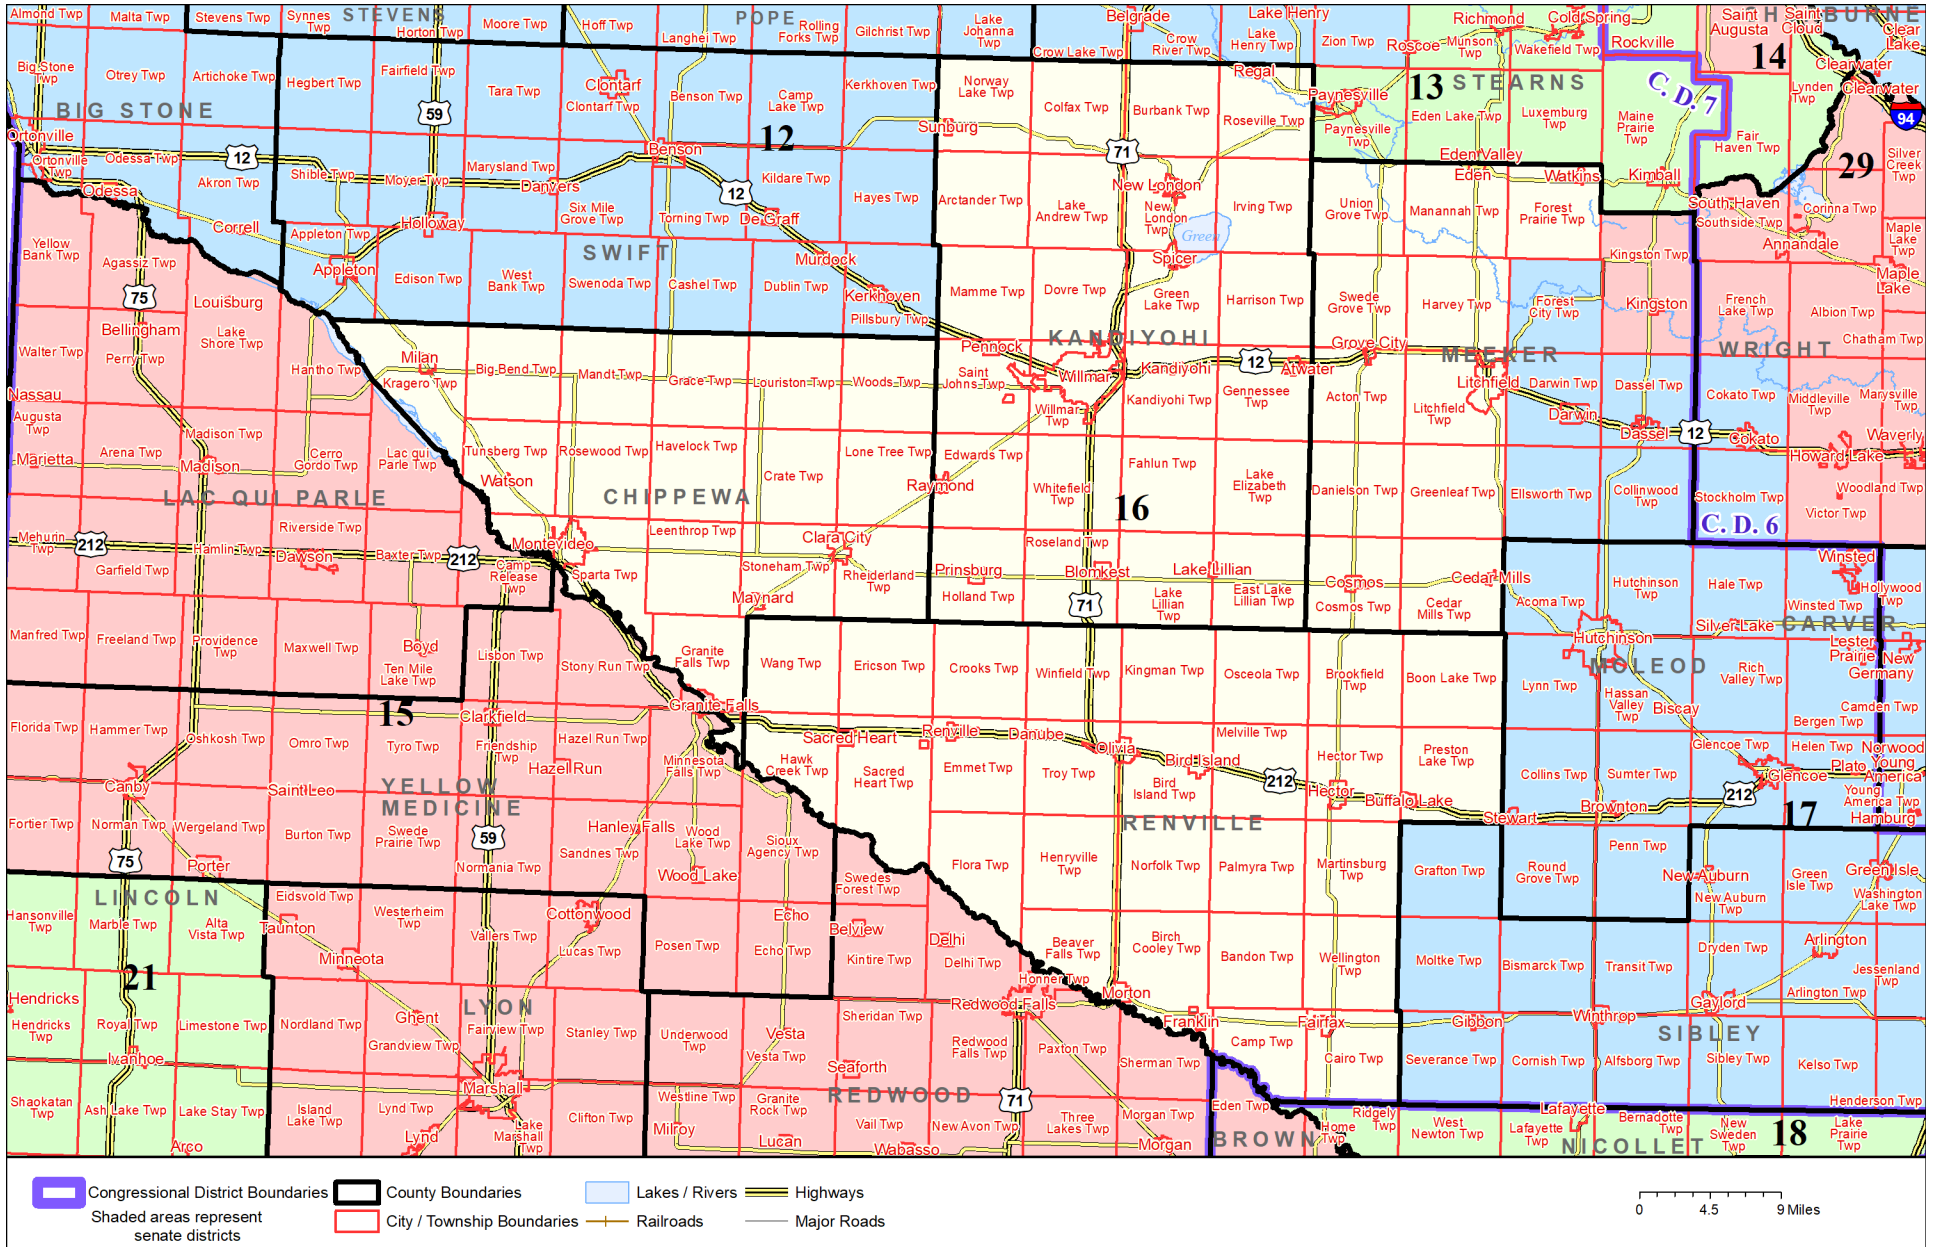

# Senate District 16

Published by Office of the Minnesota Secretary of State, Elections Division. Current as of February 2022. Look up districts & polling places at <https://pollfinder.sos.state.mn.us>

## About this map

This map shows the Congressional and Legislative Districts ordered by the Special Redistricting Panel in the matter of *Watson, et al. v. Simon, et al*, No. A21-0243 and A21-0546, on February 15, 2022, as modified by 2022 Session Laws Chapter 92, as corrected under *Minnesota Statutes* 2.91, subd. 2, or as adjusted under *Minnesota Statutes* 204B.146, subd. 3. Boundaries from LCC-GIS derived from U.S. Census. Road data is from Mn/DOT and U.S. Census (Statewide) and NCompass (Metro). Rail data is from Mn/DOT. Water data is from MN DNR.

## District Description

Territory of Minnesota Senate District 16:

- This area in Chippewa County:
  - Big Bend Twp
  - Clara City
  - Crate Twp
  - Grace Twp
  - These precincts in Granite Falls Twp:
    - GRANITE FALLS TWP P-1
  - Havelock Twp
  - Kragero Twp
  - Leenthrop Twp
  - Lone Tree Twp
  - Louriston Twp
  - Mandt Twp
  - Maynard
  - Milan
  - Montevideo
  - Raymond
  - Rheiderland Twp
  - Rosewood Twp
  - Sparta Twp
  - Stoneham Twp
  - Tunsberg Twp
  - Watson
  - Woods Twp
- Kandiyohi County
- This area in Meeker County:
  - Acton Twp
  - Cedar Mills
  - Cedar Mills Twp
  - Cosmos
  - Cosmos Twp
  - Danielson Twp
  - Eden Valley
  - Forest Prairie Twp
  - Greenleaf Twp
  - Grove City

- Harvey Twp
- Litchfield
- Litchfield Twp
- Manannah Twp
- Swede Grove Twp
- Union Grove Twp
- Watkins
- Renville County