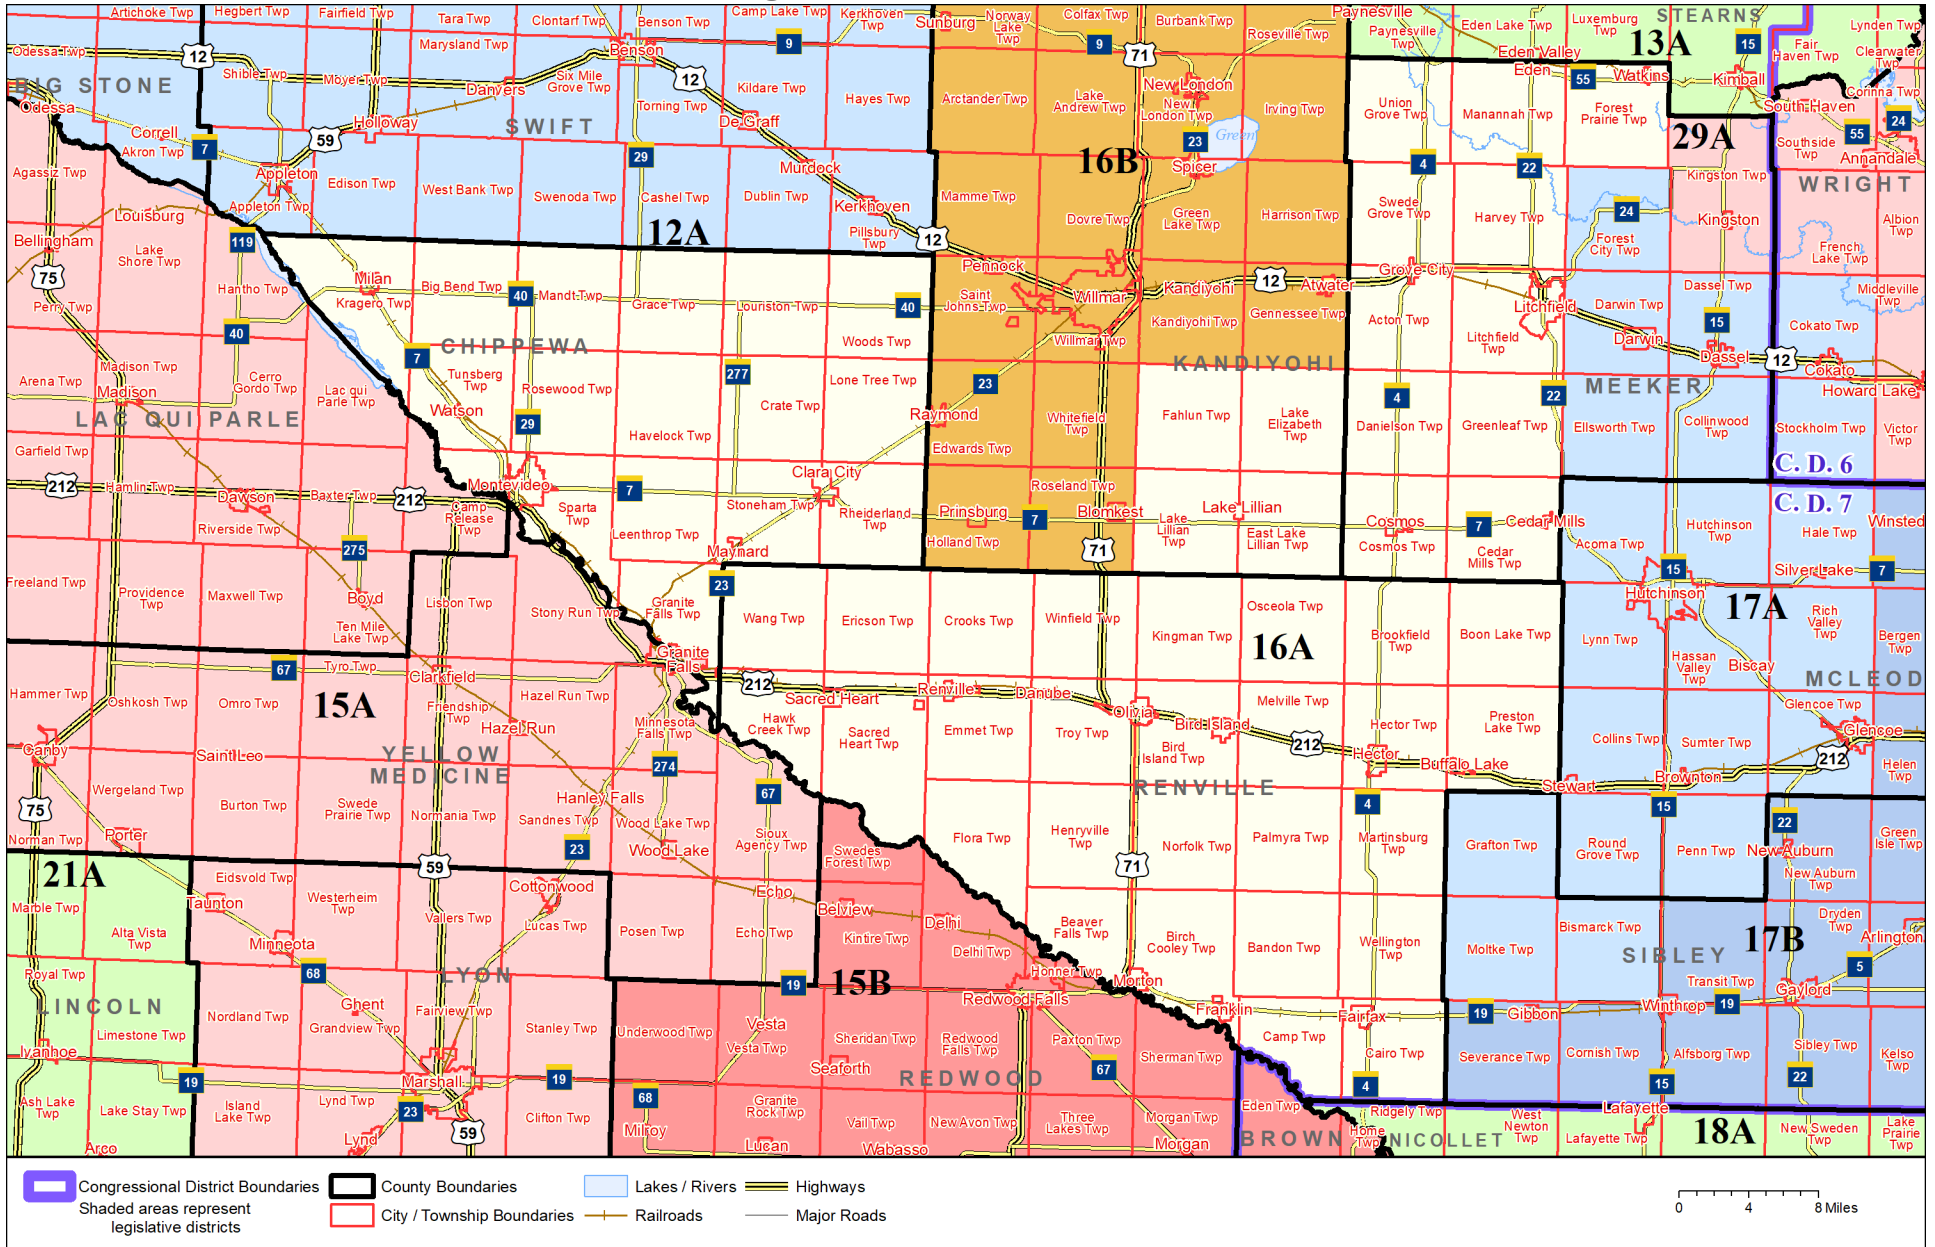

# Legislative District 16A

Published by Office of the Minnesota Secretary of State, Elections Division. Current as of February 2022. Look up districts & polling places at <https://pollfinder.sos.state.mn.us>

**About this map**  
 This map shows the Congressional and Legislative Districts ordered by the Special Redistricting Panel in the matter of *Watson, et al. v. Simon, et al*, No. A21-0243 and A21-0546, on February 15, 2022, as modified by 2022 Session Laws Chapter 92, as corrected under *Minnesota Statutes* 2.91, subd. 2, or as adjusted under *Minnesota Statutes* 204B.146, subd. 3. Boundaries from LCC-GIS derived from U.S. Census. Road data is from Mn/DOT and U.S. Census (Statewide) and NCompass (Metro). Rail data is from Mn/DOT. Water data is from MN DNR.

## District Description

Territory of Minnesota Legislative District 16A:

- This area in Chippewa County:
  - Big Bend Twp
  - Clara City
  - Crate Twp
  - Grace Twp
  - These precincts in Granite Falls Twp:
    - GRANITE FALLS TWP P-1
  - Havelock Twp
  - Kragero Twp
  - Leenthrop Twp
  - Lone Tree Twp
  - Louriston Twp
  - Mandt Twp
  - Maynard
  - Milan
  - Montevideo
  - Raymond
  - Rheiderland Twp
  - Rosewood Twp
  - Sparta Twp
  - Stoneham Twp
  - Tunsberg Twp
  - Watson
  - Woods Twp
- This area in Kandiyohi County:
  - East Lake Lillian Twp
  - Fahlun Twp
  - Lake Elizabeth Twp
  - Lake Lillian
  - Lake Lillian Twp
- This area in Meeker County:
  - Acton Twp
  - Cedar Mills
  - Cedar Mills Twp
  - Cosmos
  - Cosmos Twp

- Danielson Twp
- Eden Valley
- Forest Prairie Twp
- Greenleaf Twp
- Grove City
- Harvey Twp
- Litchfield
- Litchfield Twp
- Manannah Twp
- Swede Grove Twp
- Union Grove Twp
- Watkins
- Renville County