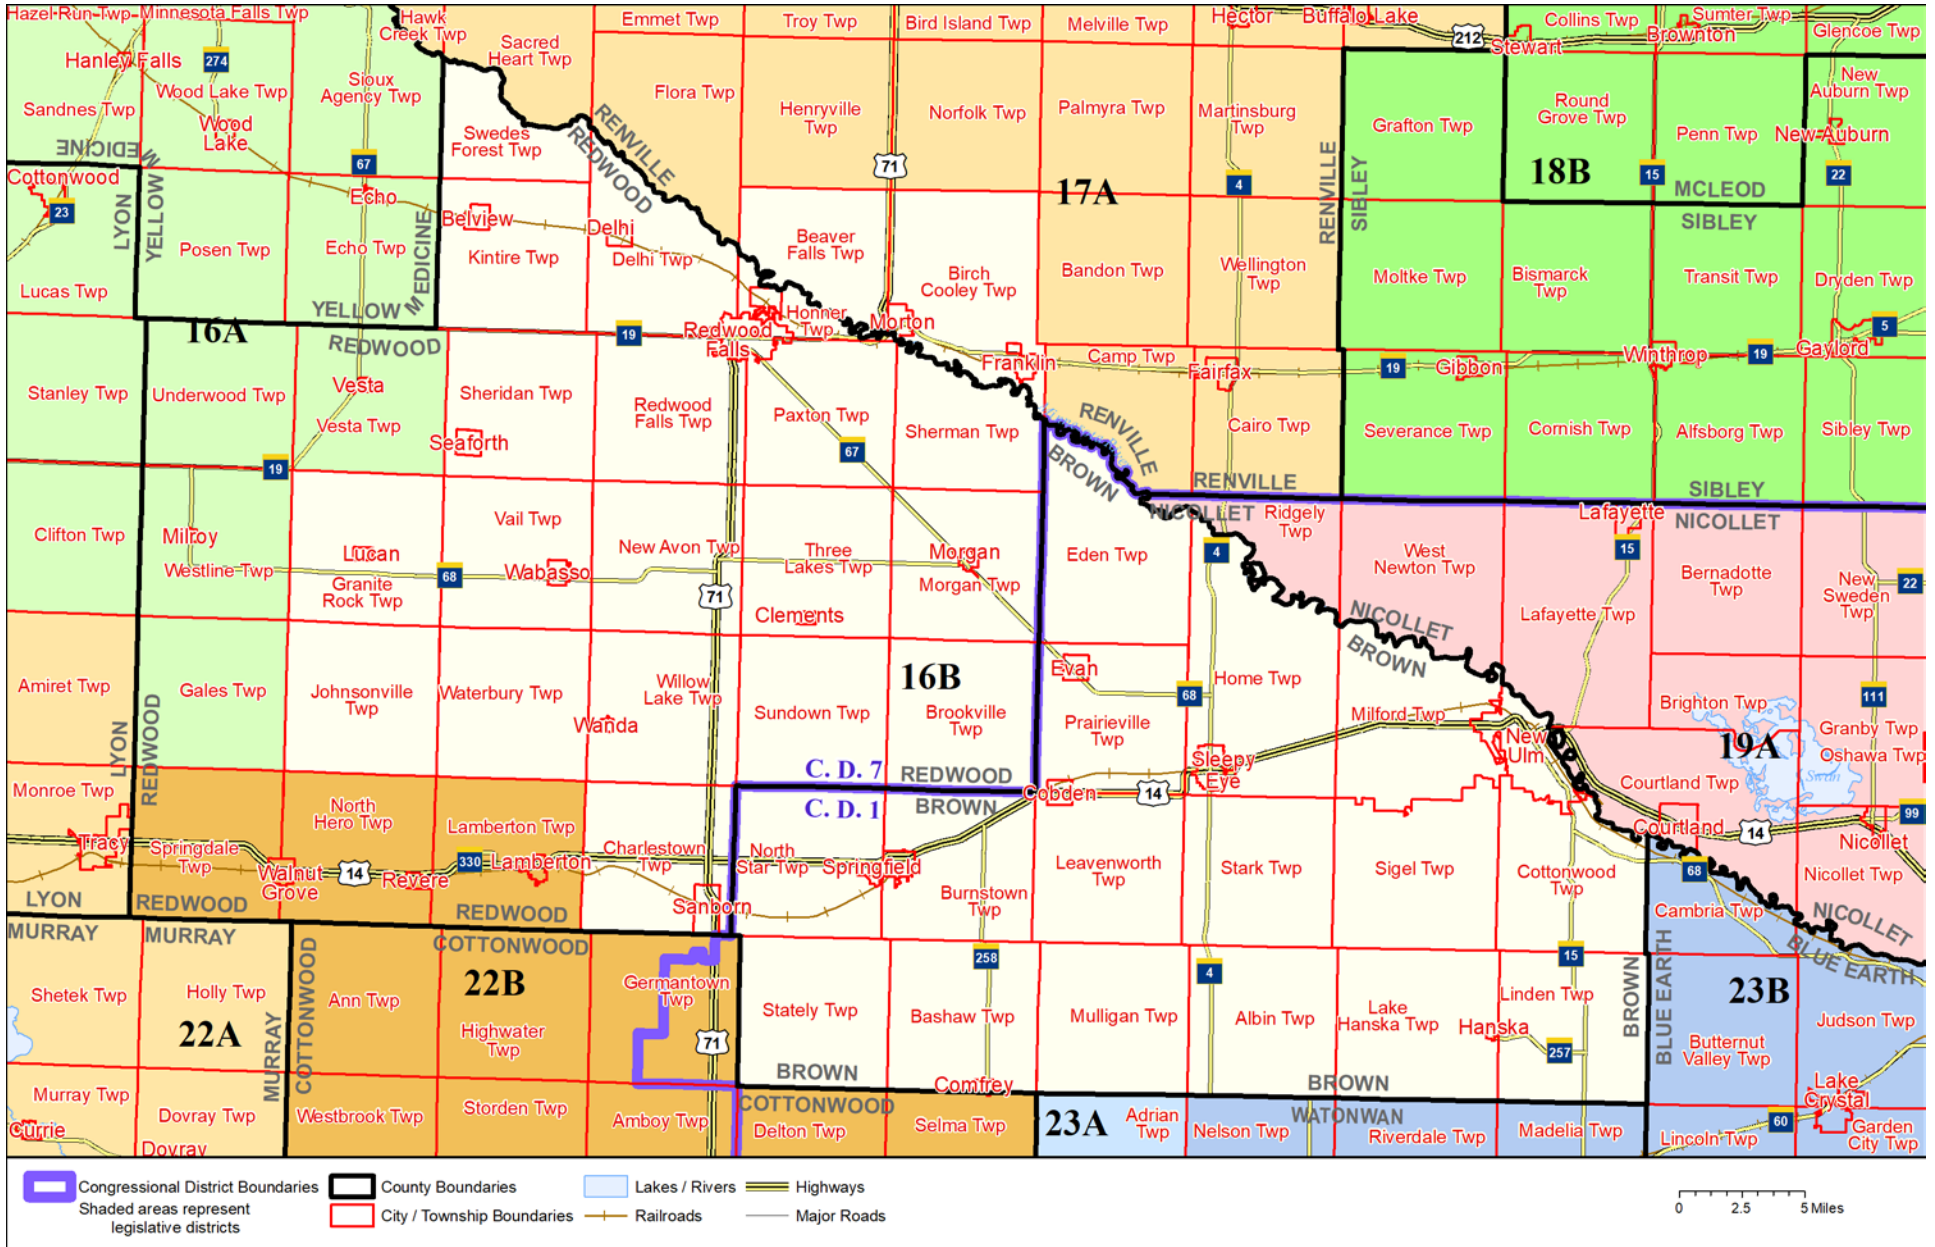

# Legislative District 16B

Published by Office of the Minnesota Secretary of State, Elections Division. Current as of July 2019. Look up districts & polling places at <https://pollfinder.sos.state.mn.us>

## About this map

This map shows the Congressional and Legislative Districts ordered by the Special Redistricting Panel in the matter of *Hippert, et al. v. Ritchie, et al*, No. A11-152, on February 21, 2012, as corrected under *Minnesota Statutes* 2.91, subd. 2 or adjusted under *Minnesota Statutes* 204B.146, subd. 3. Derived from precinct boundaries that are maintained by the Secretary of State and available for download at the [Minnesota Geospatial Commons](https://gisdata.mn.gov) (<https://gisdata.mn.gov>). Road data is from Mn/DOT and U.S. Census (Statewide) and NCompass (Metro). Rail data is from Mn/DOT. Water data is from MN DNR.

## District Description

Territory of Minnesota Legislative District 16B:

- Brown County
- This area in Redwood County:
  - Belview
  - Brookville Twp
  - Charlestown Twp
  - Clements
  - Delhi
  - Delhi Twp
  - Granite Rock Twp
  - Honner Twp
  - Johnsonville Twp
  - Kintire Twp
  - Lucan
  - Morgan
  - Morgan Twp
  - New Avon Twp
  - Paxton Twp
  - Redwood Falls
  - Redwood Falls Twp
  - Sanborn
  - Seaforth
  - Sheridan Twp
  - Sherman Twp
  - Sundown Twp
  - Swedes Forest Twp
  - Three Lakes Twp
  - Vail Twp
  - Wabasso
  - Wanda
  - Waterbury Twp
  - Willow Lake Twp
- This area in Renville County:
  - Beaver Falls Twp
  - Birch Cooley Twp
  - Franklin
  - Morton

- Redwood Falls