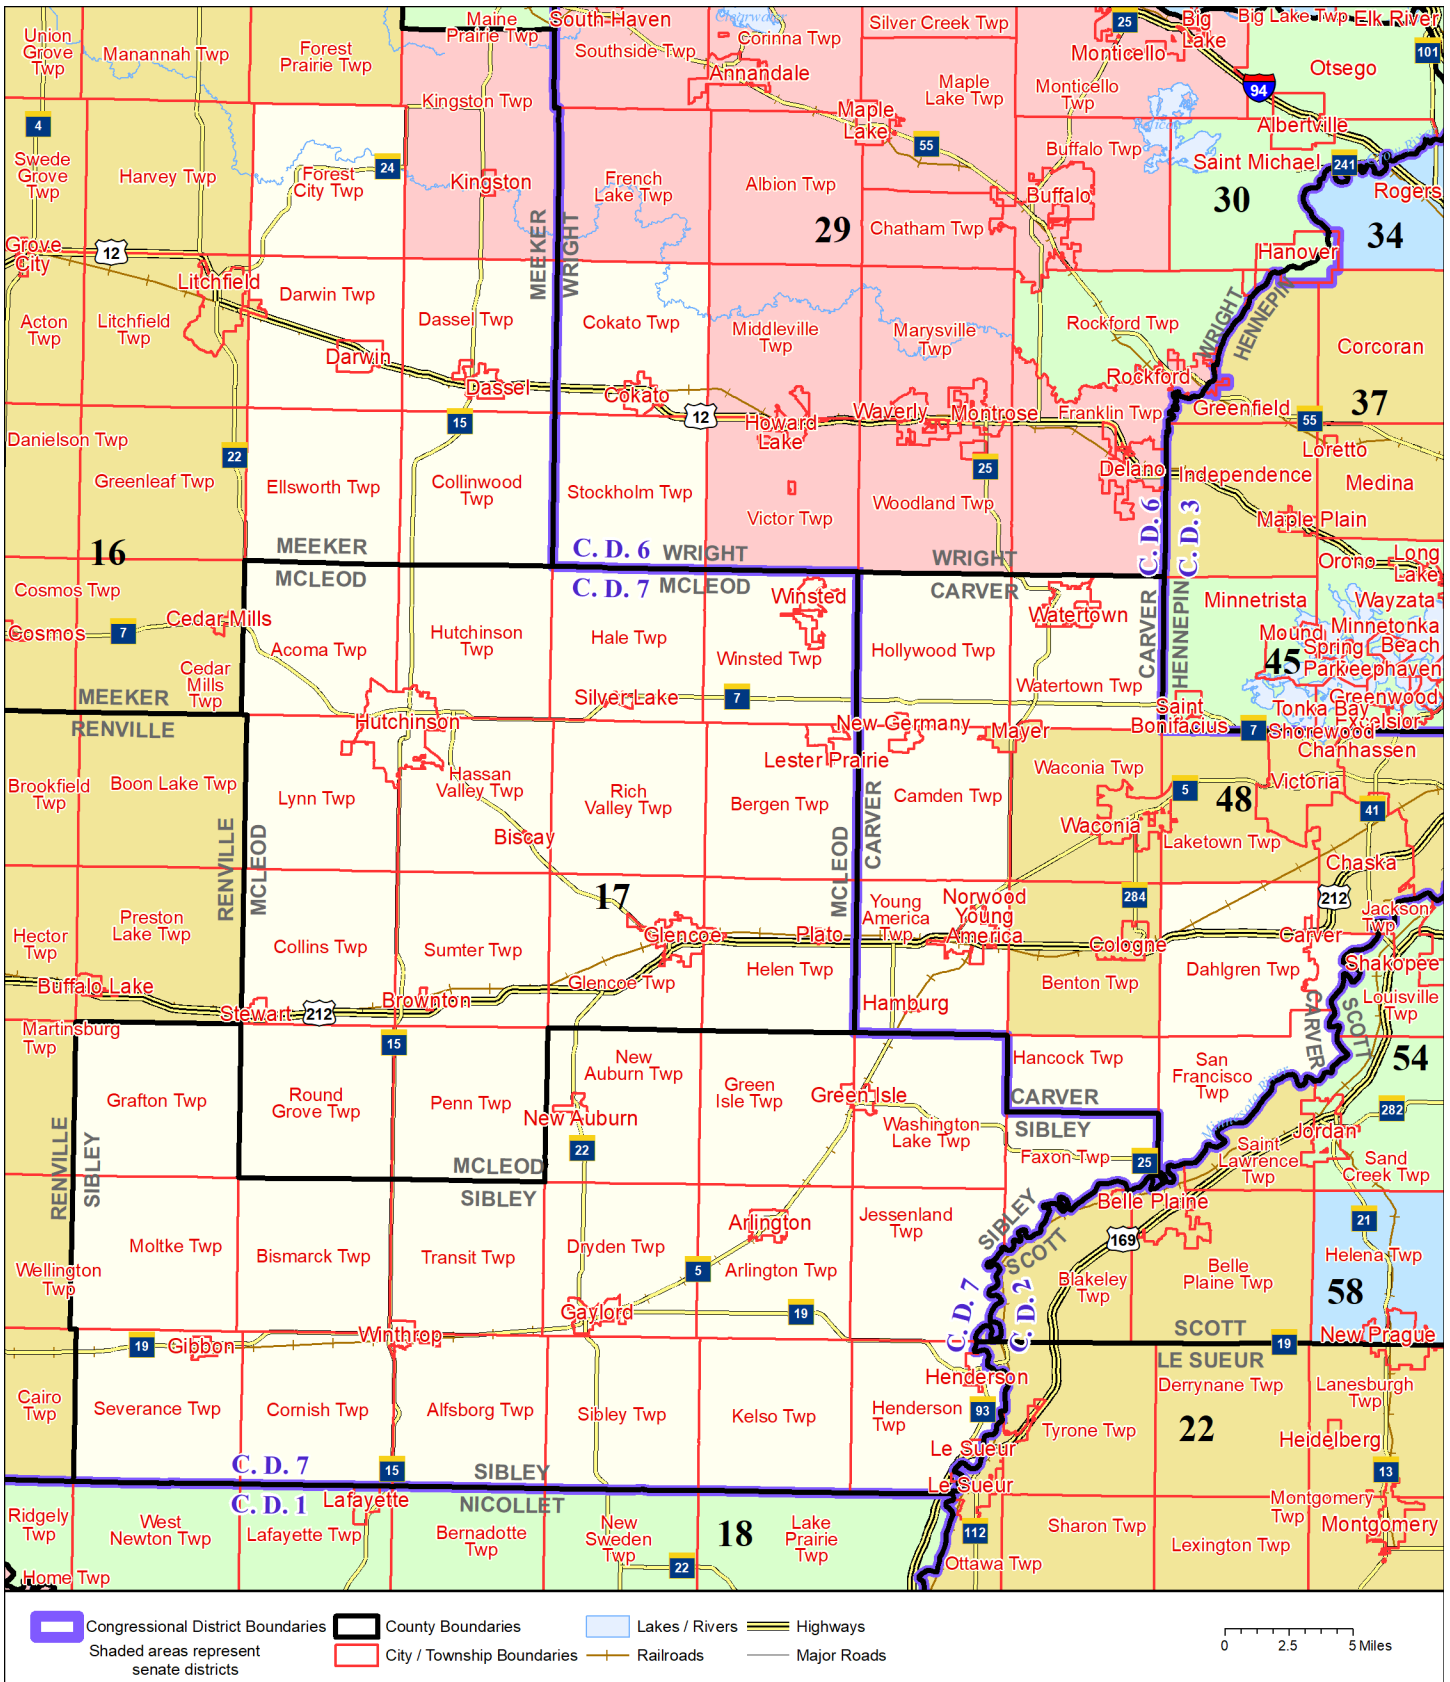

Senate District 17

Published by Office of the Minnesota Secretary of State, Elections Division. Current as of February 2022. Look up districts & polling places at <https://pollfinder.sos.state.mn.us>

About this map

This map shows the Congressional and Legislative Districts ordered by the Special Redistricting Panel in the matter of *Wattson, et al. v. Simon, et al*, No. A21-0243 and A21-0546, on February 15, 2022, as modified by 2022 Session Laws Chapter 92, as corrected under *Minnesota Statutes* 2.91, subd. 2, or as adjusted under *Minnesota Statutes* 204B.146, subd. 3. Boundaries from LCC-GIS derived from U.S. Census. Road data is from Mn/DOT and U.S. Census (Statewide) and NCompass (Metro). Rail data is from Mn/DOT. Water data is from MN DNR.

District Description

Territory of Minnesota Senate District 17:

- This area in Carver County:
 - Camden Twp
 - Carver
 - Dahlgren Twp
 - Hamburg
 - Hancock Twp
 - Hollywood Twp
 - New Germany
 - Norwood Young America
 - San Francisco Twp
 - Watertown
 - Watertown Twp
 - Young America Twp
- McLeod County
- This area in Meeker County:
 - Collinwood Twp
 - Darwin
 - Darwin Twp
 - Dassel
 - Dassel Twp
 - Ellsworth Twp
 - Forest City Twp
- Sibley County
- This area in Wright County:
 - Cokato
 - Cokato Twp
 - Stockholm Twp