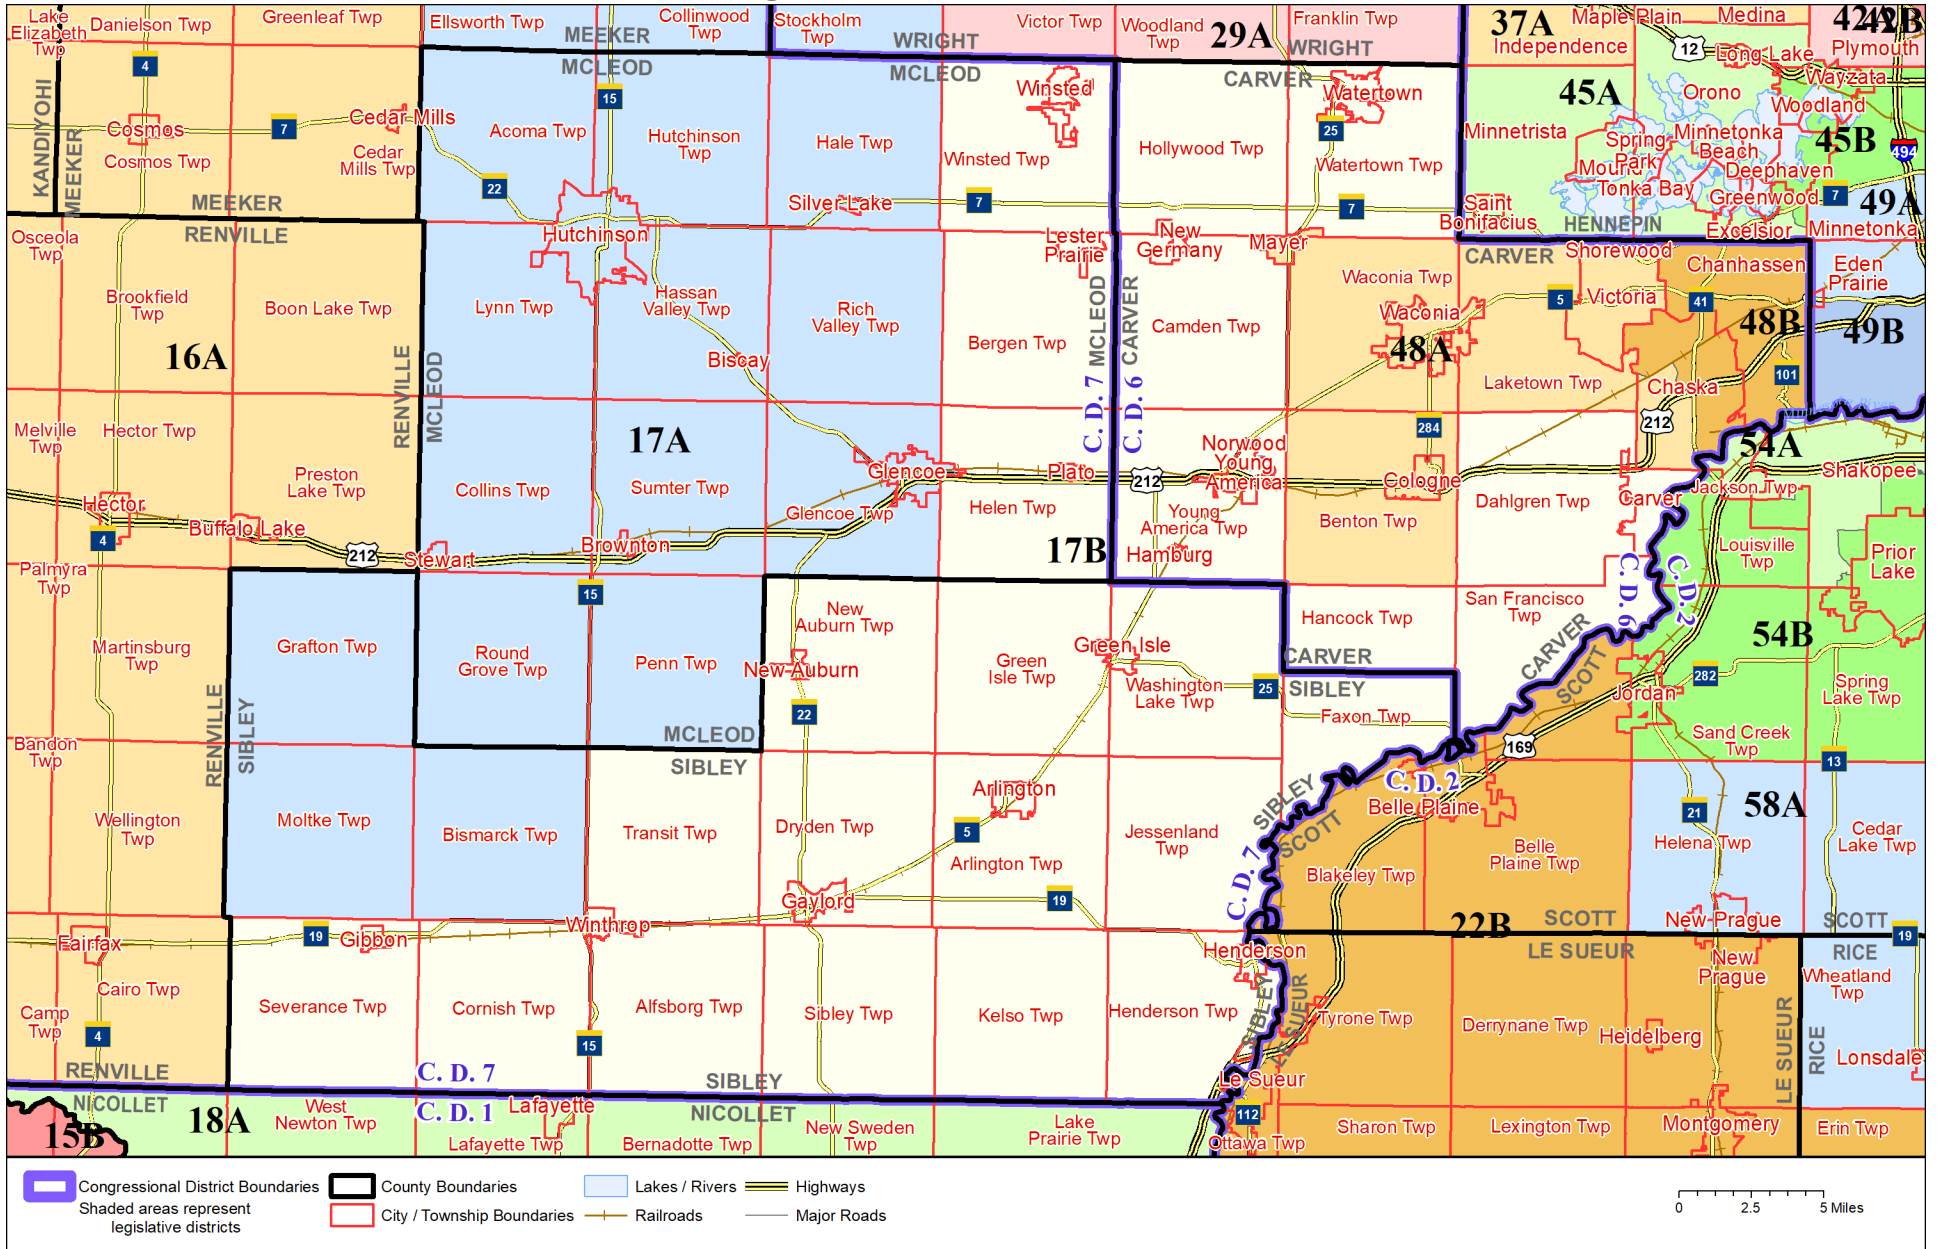

# Legislative District 17B

Published by Office of the Minnesota Secretary of State, Elections Division. Current as of February 2022. Look up districts & polling places at <https://pollfinder.sos.state.mn.us>

### About this map

This map shows the Congressional and Legislative Districts ordered by the Special Redistricting Panel in the matter of *Watson, et al. v. Simon, et al*, No. A21-0243 and A21-0546, on February 15, 2022, as modified by 2022 Session Laws Chapter 92, as corrected under *Minnesota Statutes* 2.91, subd. 2, or as adjusted under *Minnesota Statutes* 204B.146, subd. 3. Boundaries from LCC-GIS derived from U.S. Census. Road data is from Mn/DOT and U.S. Census (Statewide) and NCompass (Metro). Rail data is from Mn/DOT. Water data is from MN DNR.

## District Description

Territory of Minnesota Legislative District 17B:

- This area in Carver County:
  - Camden Twp
  - Carver
  - Dahlgren Twp
  - Hamburg
  - Hancock Twp
  - Hollywood Twp
  - New Germany
  - Norwood Young America
  - San Francisco Twp
  - Watertown
  - Watertown Twp
  - Young America Twp
- This area in McLeod County:
  - Bergen Twp
  - Helen Twp
  - Lester Prairie
  - Plato
  - Winsted
  - Winsted Twp
- This area in Sibley County:
  - Alfsborg Twp
  - Arlington
  - Arlington Twp
  - Cornish Twp
  - Dryden Twp
  - Faxon Twp
  - Gaylord
  - Gibbon
  - Green Isle
  - Green Isle Twp
  - Henderson
  - Henderson Twp
  - Jessenland Twp
  - Kelso Twp
  - Le Sueur

- New Auburn
- New Auburn Twp
- Severance Twp
- Sibley Twp
- Transit Twp
- Washington Lake Twp
- Winthrop