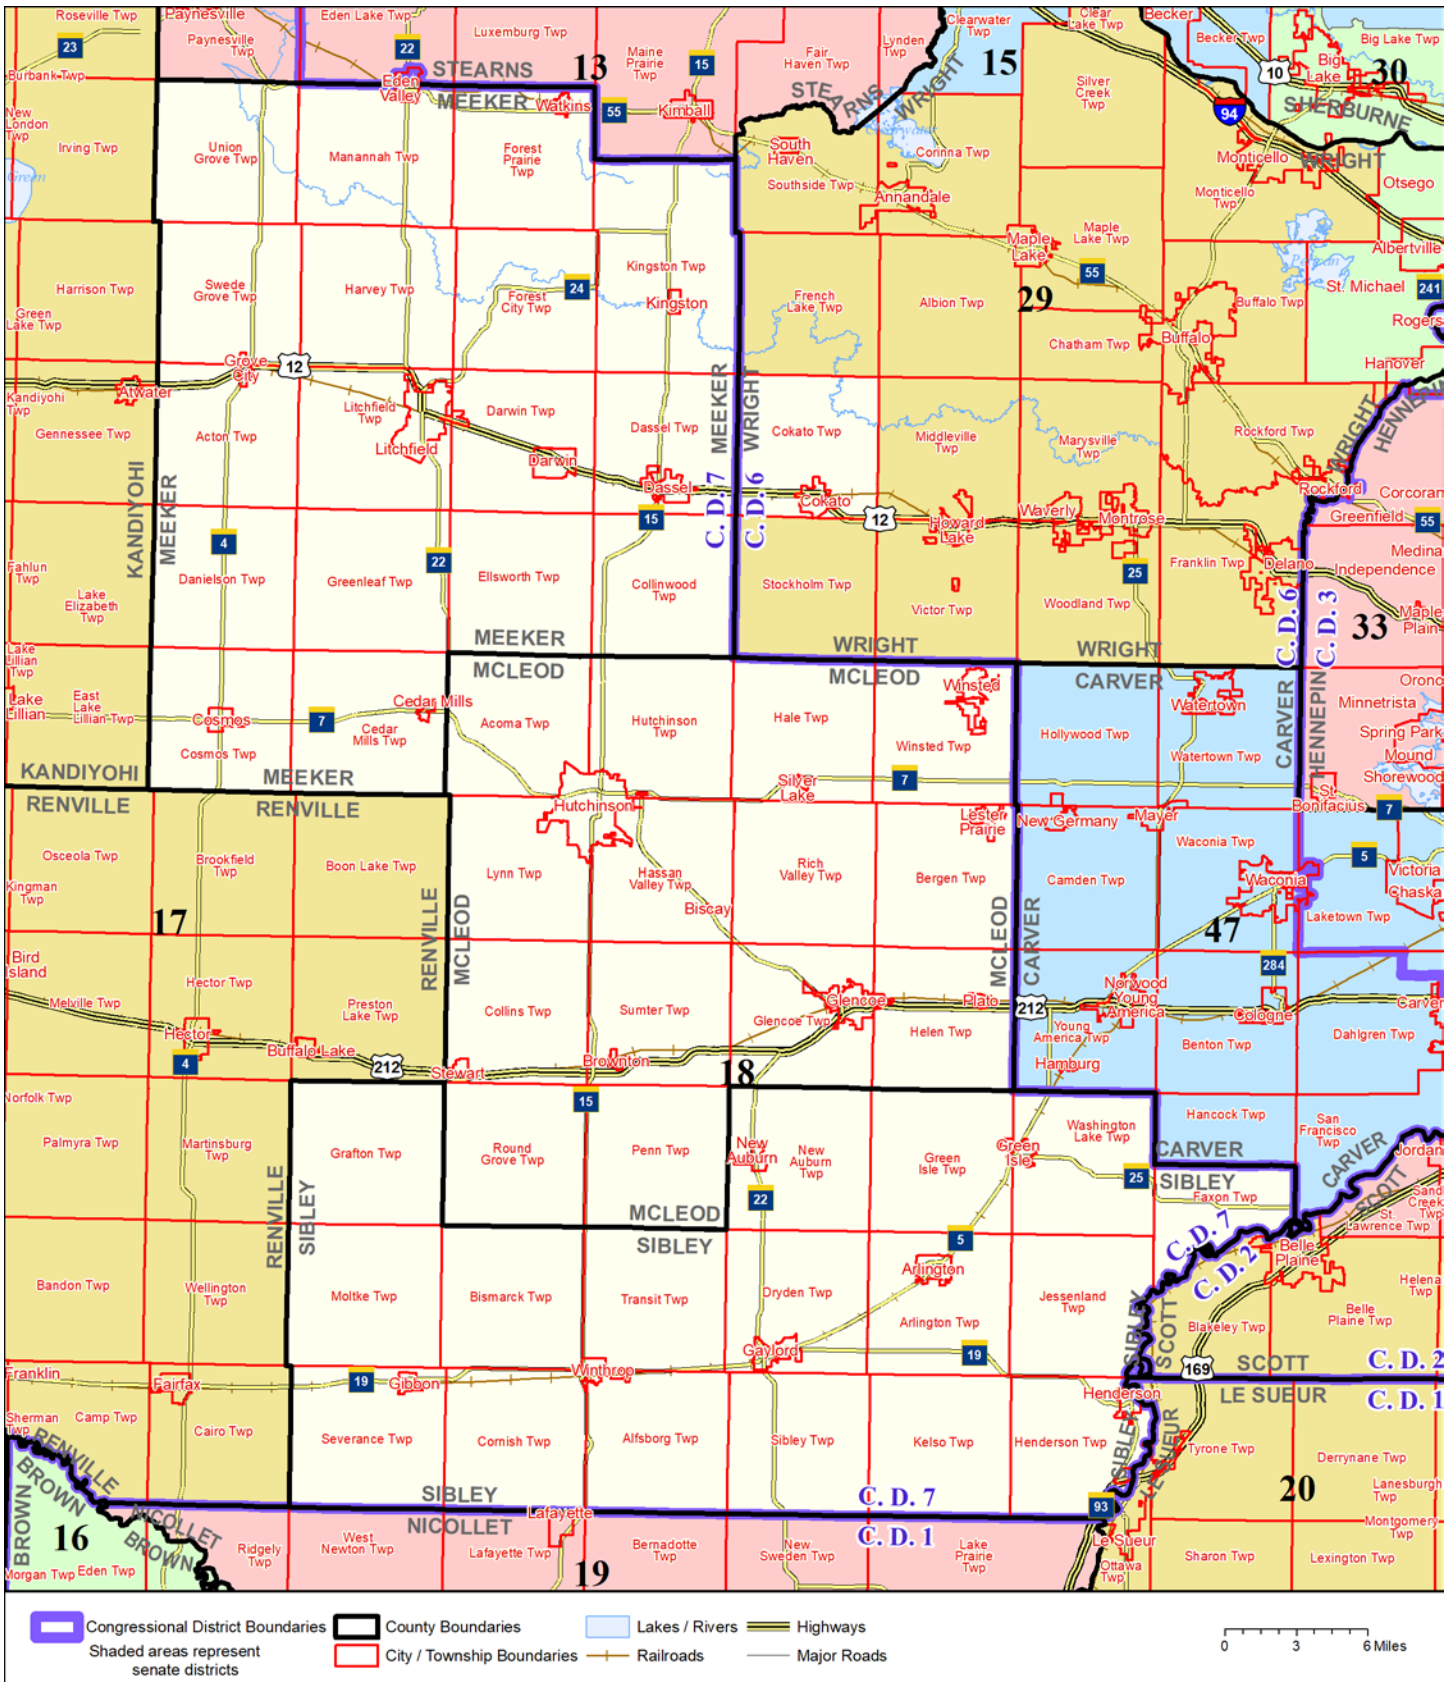

# Senate District 18

Published by Office of the Minnesota Secretary of State, Elections Division. Current as of July 2019. Look up districts & polling places at <https://pollfinder.sos.state.mn.us>

**About this map**  
 This map shows the Congressional and Legislative Districts ordered by the Special Redistricting Panel in the matter of *Hippert, et al. v. Ritchie, et al*, No. A11-152, on February 21, 2012, as corrected under *Minnesota Statutes* 2.91, subd. 2 or adjusted under *Minnesota Statutes* 204B.146, subd. 3. Derived from precinct boundaries that are maintained by the Secretary of State and available for download at the [Minnesota Geospatial Commons](https://gisdata.mn.gov) (<https://gisdata.mn.gov>). Road data is from Mn/DOT and U.S. Census (Statewide) and NCompass (Metro). Rail data is from Mn/DOT. Water data is from MN DNR.

## **District Description**

Territory of Minnesota Senate District 18:

- McLeod County
- Meeker County
- Sibley County
- This area in Wright County:
  - Cokato
  - Cokato Twp