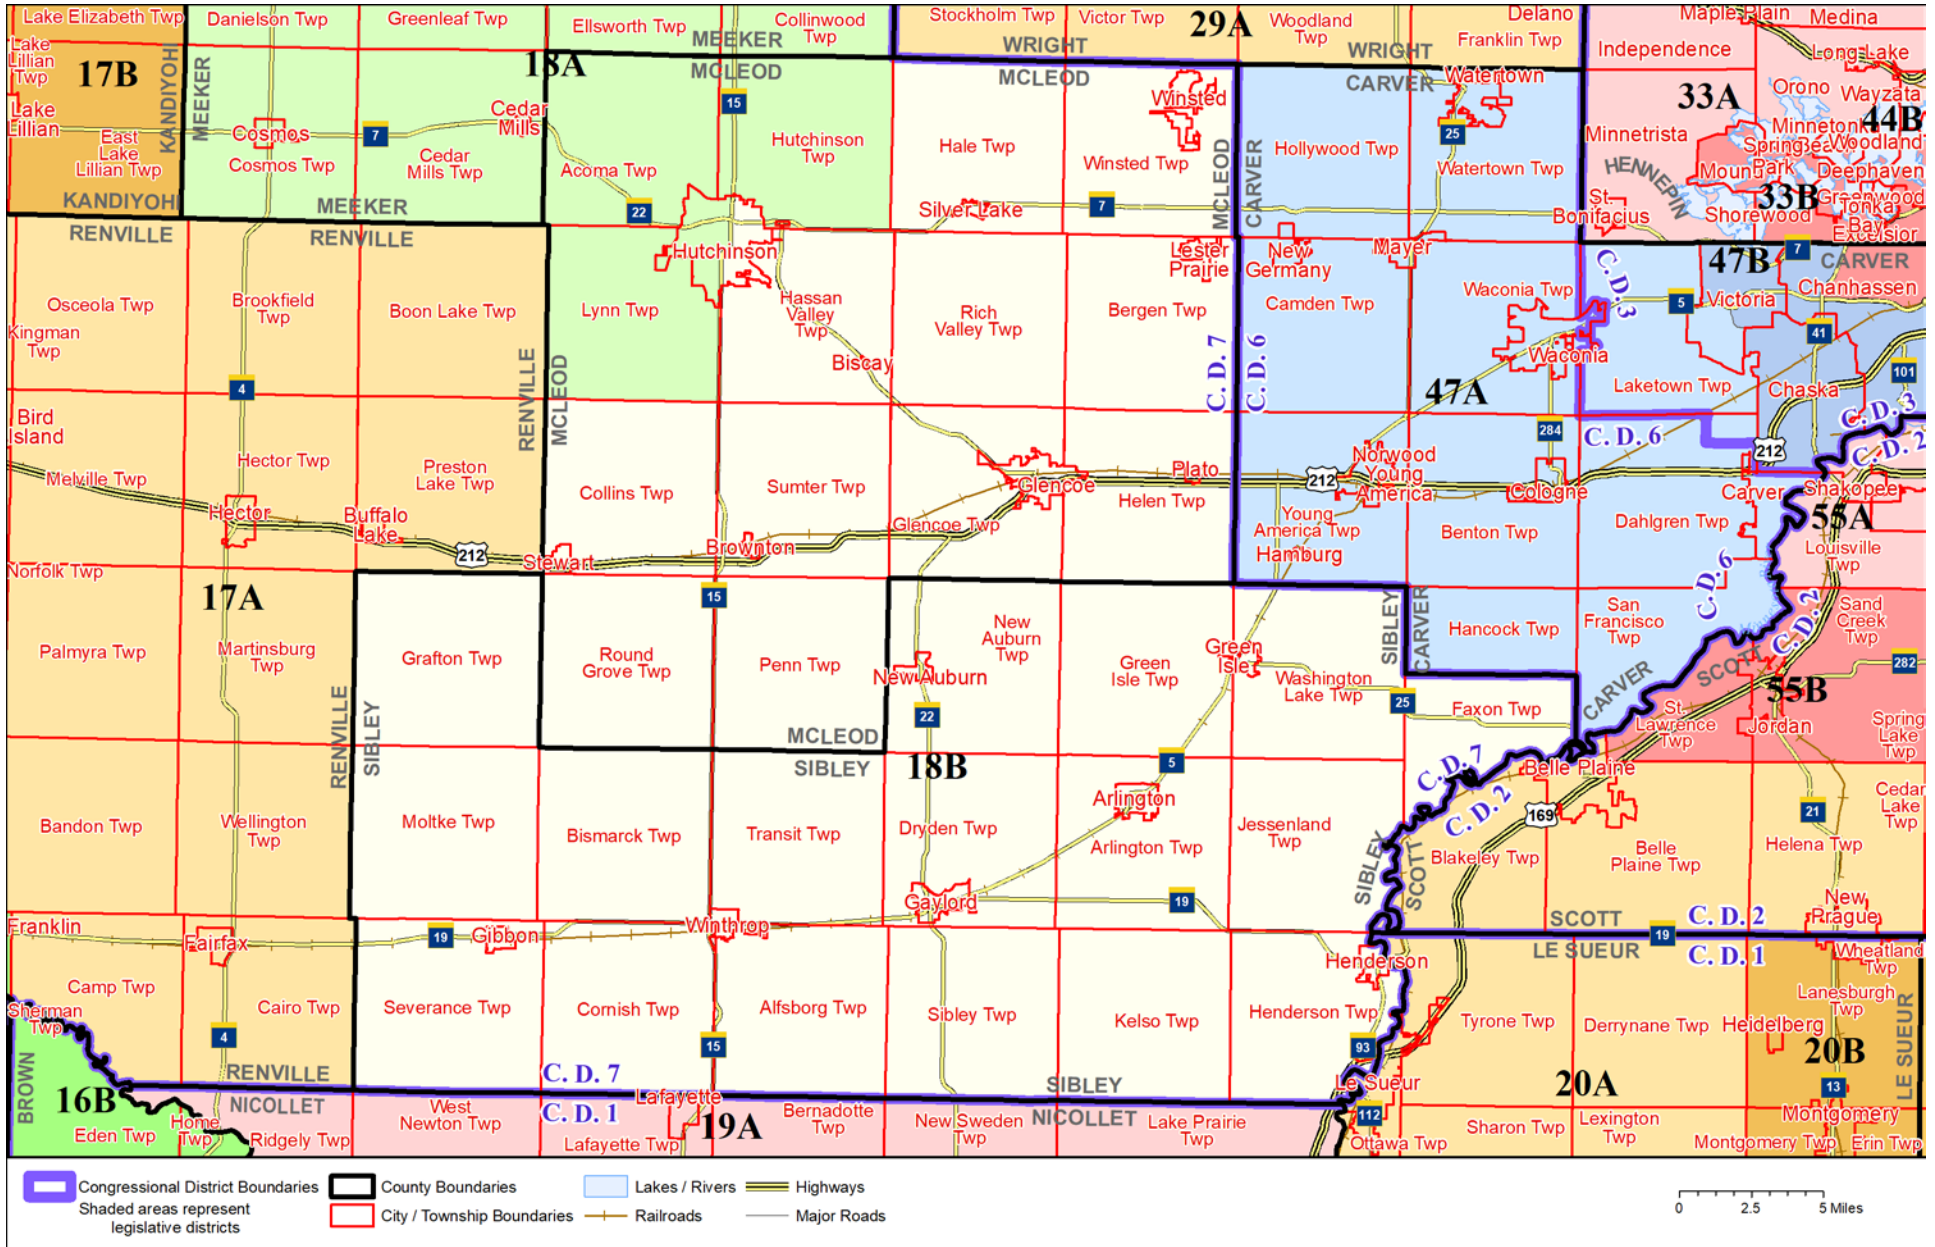

# Legislative District 18B

Published by Office of the Minnesota Secretary of State, Elections Division. Current as of December 2019. Look up districts & polling places at <https://pollfinder.sos.state.mn.us>

### About this map

This map shows the Congressional and Legislative Districts ordered by the Special Redistricting Panel in the matter of *Hippert, et al. v. Ritchie, et al*, No. A11-152, on February 21, 2012, as corrected under *Minnesota Statutes* 2.91, subd. 2 or adjusted under *Minnesota Statutes* 204B.146, subd. 3. Derived from precinct boundaries that are maintained by the Secretary of State and available for download at the [Minnesota Geospatial Commons](https://gisdata.mn.gov) (<https://gisdata.mn.gov>). Road data is from Mn/DOT and U.S. Census (Statewide) and NCompass (Metro). Rail data is from Mn/DOT. Water data is from MN DNR.

## District Description

Territory of Minnesota Legislative District 18B:

- This area in McLeod County:
  - Bergen Twp
  - Biscay
  - Brownton
  - Collins Twp
  - Glencoe
  - Glencoe Twp
  - Hale Twp
  - Hassan Valley Twp
  - Helen Twp
  - These precincts in Hutchinson:
    - HUTCHINSON CITY P-1
  - Lester Prairie
  - Penn Twp
  - Plato
  - Rich Valley Twp
  - Round Grove Twp
  - Silver Lake
  - Stewart
  - Sumter Twp
  - Winsted
  - Winsted Twp
- Sibley County