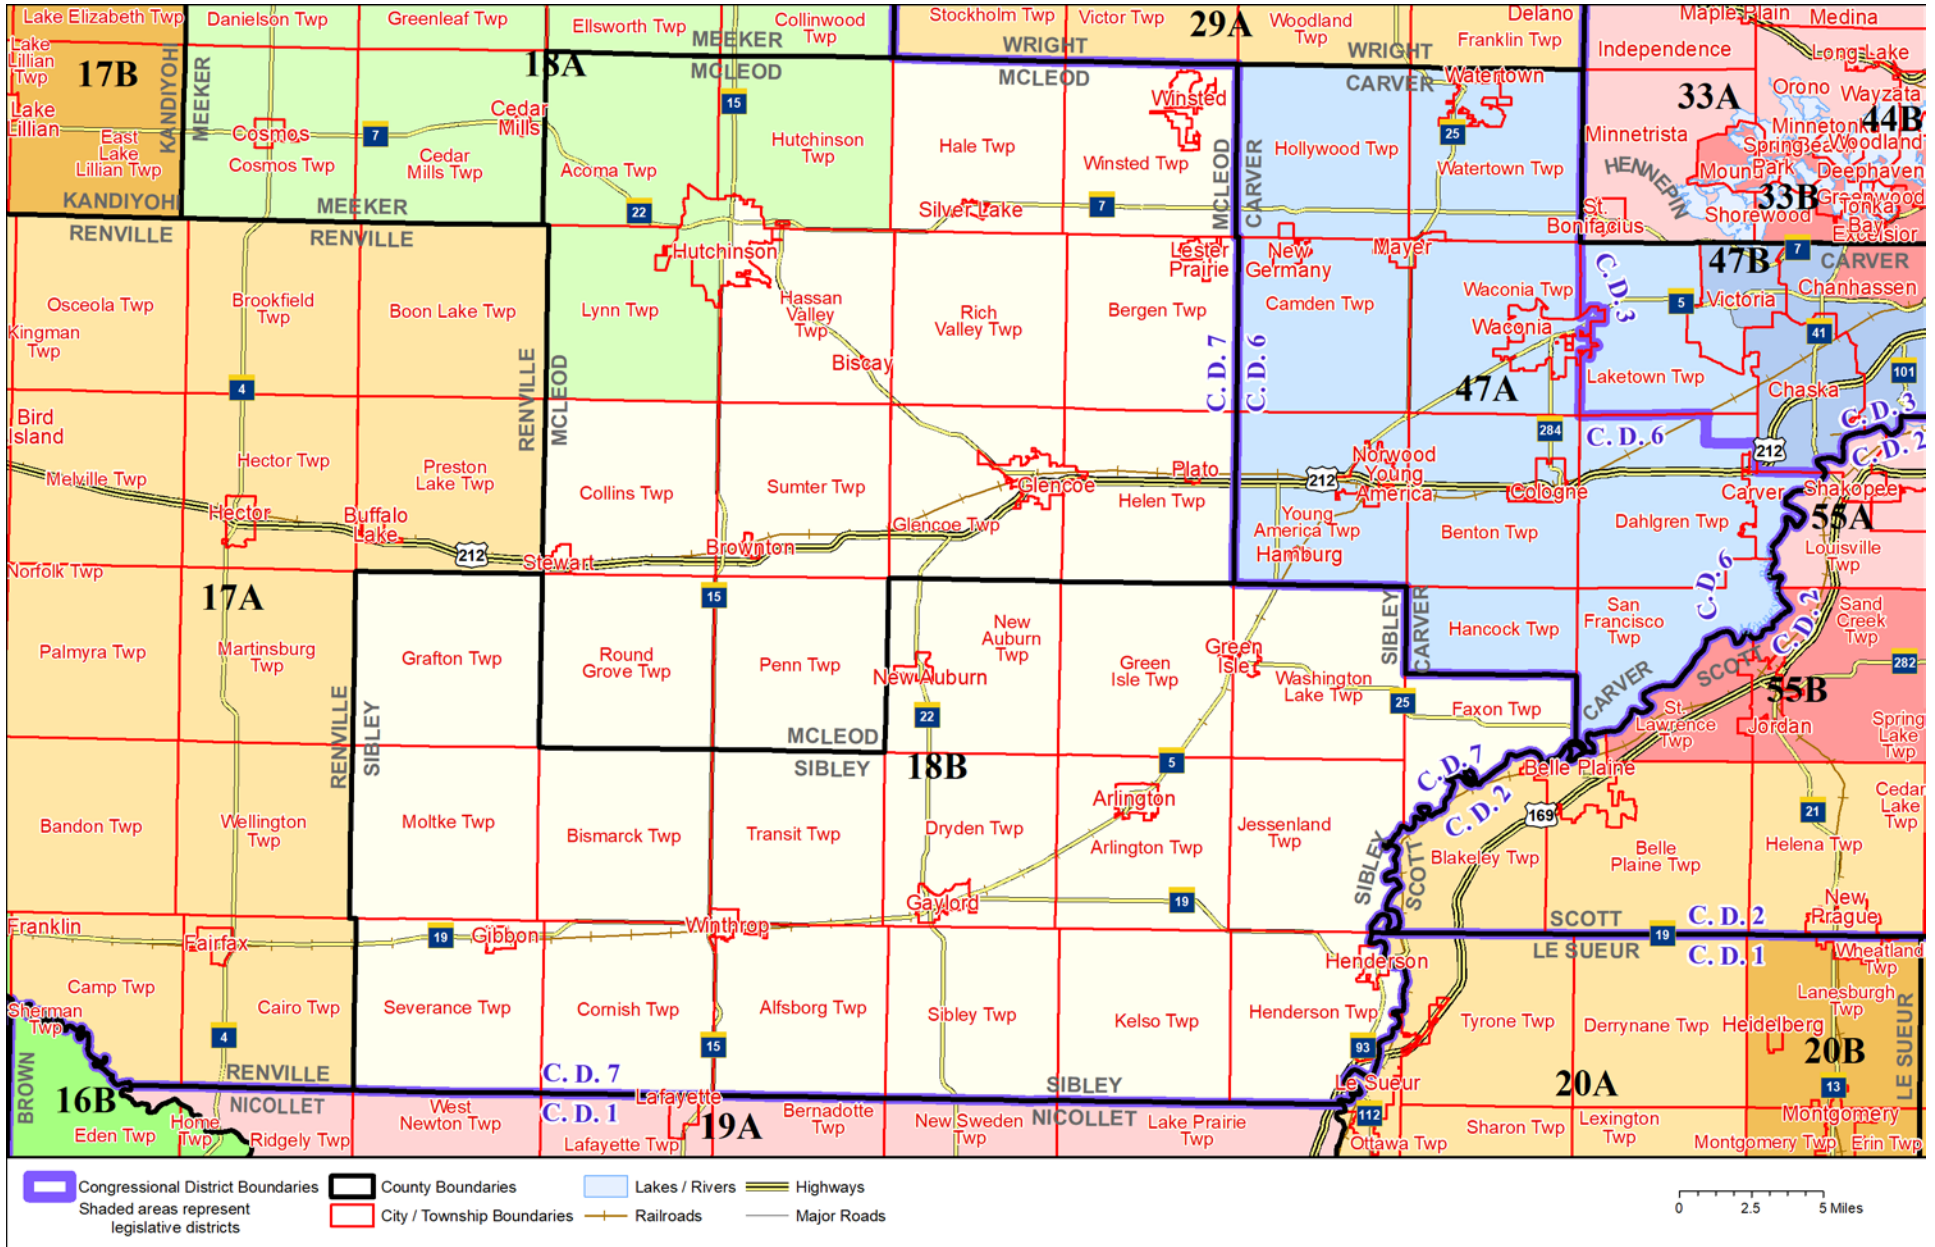

# Legislative District 18B

Published by Office of the Minnesota Secretary of State, Elections Division. Current as of July 2019. Look up districts & polling places at <https://pollfinder.sos.state.mn.us>

## About this map

This map shows the Congressional and Legislative Districts ordered by the Special Redistricting Panel in the matter of *Hippert, et al. v. Ritchie, et al*, No. A11-152, on February 21, 2012, as corrected under *Minnesota Statutes* 2.91, subd. 2 or adjusted under *Minnesota Statutes* 204B.146, subd. 3. Derived from precinct boundaries that are maintained by the Secretary of State and available for download at the [Minnesota Geospatial Commons](https://gisdata.mn.gov) (<https://gisdata.mn.gov>). Road data is from Mn/DOT and U.S. Census (Statewide) and NCompass (Metro). Rail data is from Mn/DOT. Water data is from MN DNR.

## District Description

Territory of Minnesota Legislative District 18B:

- This area in McLeod County:
  - Bergen Twp
  - Biscay
  - Brownton
  - Collins Twp
  - Glencoe
  - Glencoe Twp
  - Hale Twp
  - Hassan Valley Twp
  - Helen Twp
  - These precincts in Hutchinson:
    - HUTCHINSON CITY P-1
  - Lester Prairie
  - Penn Twp
  - Plato
  - Rich Valley Twp
  - Round Grove Twp
  - Silver Lake
  - Stewart
  - Sumter Twp
  - Winsted
  - Winsted Twp
- Sibley County