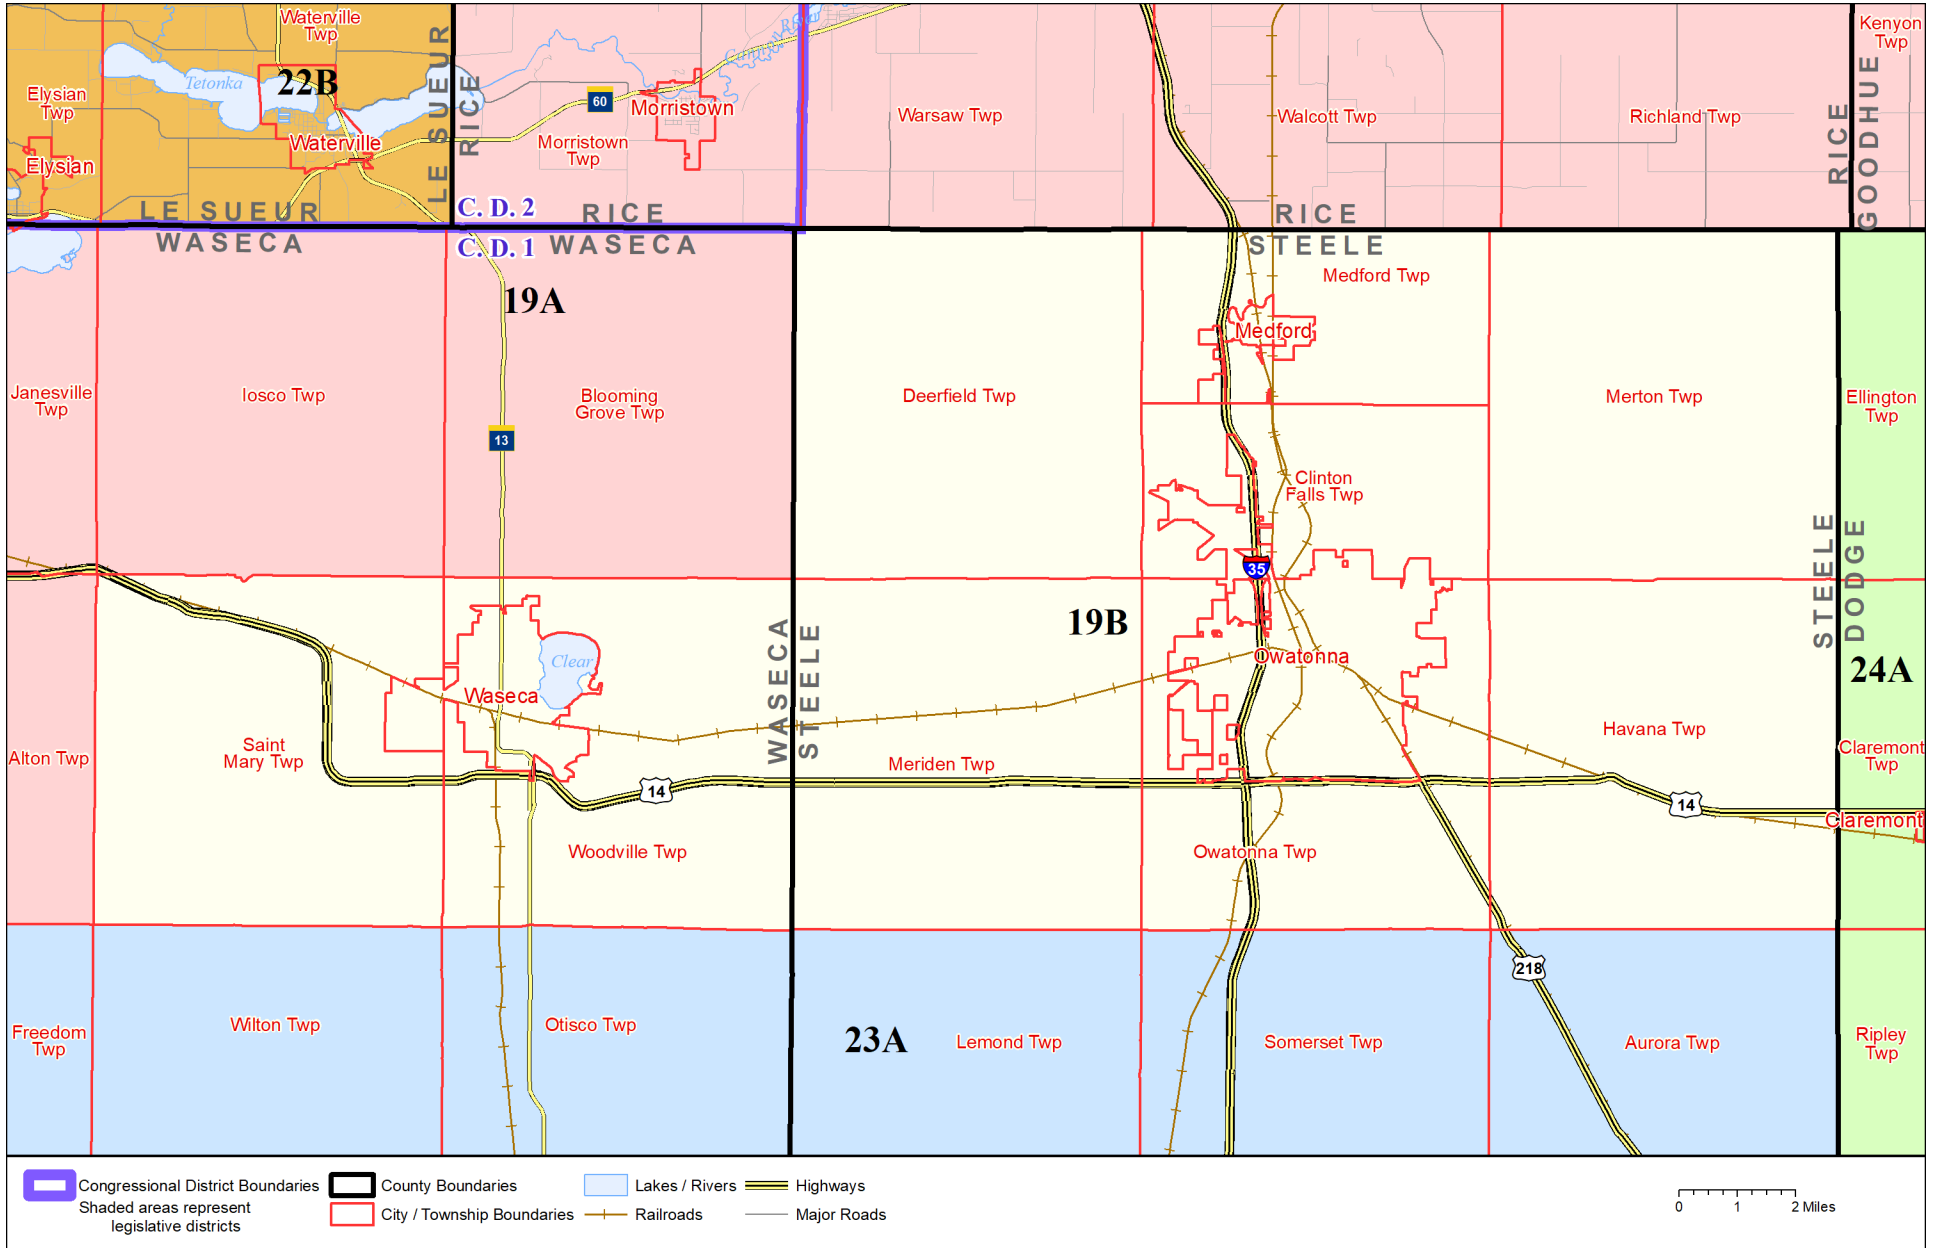

# Legislative District 19B

Published by Office of the Minnesota Secretary of State, Elections Division. Current as of February 2022. Look up districts & polling places at <https://pollfinder.sos.state.mn.us>

## About this map

This map shows the Congressional and Legislative Districts ordered by the Special Redistricting Panel in the matter of *Watson, et al. v. Simon, et al*, No. A21-0243 and A21-0546, on February 15, 2022, as modified by 2022 Session Laws Chapter 92, as corrected under *Minnesota Statutes* 2.91, subd. 2, or as adjusted under *Minnesota Statutes* 204B.146, subd. 3. Boundaries from LCC-GIS derived from U.S. Census. Road data is from Mn/DOT and U.S. Census (Statewide) and NCompass (Metro). Rail data is from Mn/DOT. Water data is from MN DNR.

## **District Description**

Territory of Minnesota Legislative District 19B:

- This area in Steele County:
  - Clinton Falls Twp
  - Deerfield Twp
  - Havana Twp
  - Medford
  - Medford Twp
  - Meriden Twp
  - Merton Twp
  - Owatonna
  - Owatonna Twp
- This area in Waseca County:
  - St. Mary Twp
  - Waseca
  - Woodville Twp