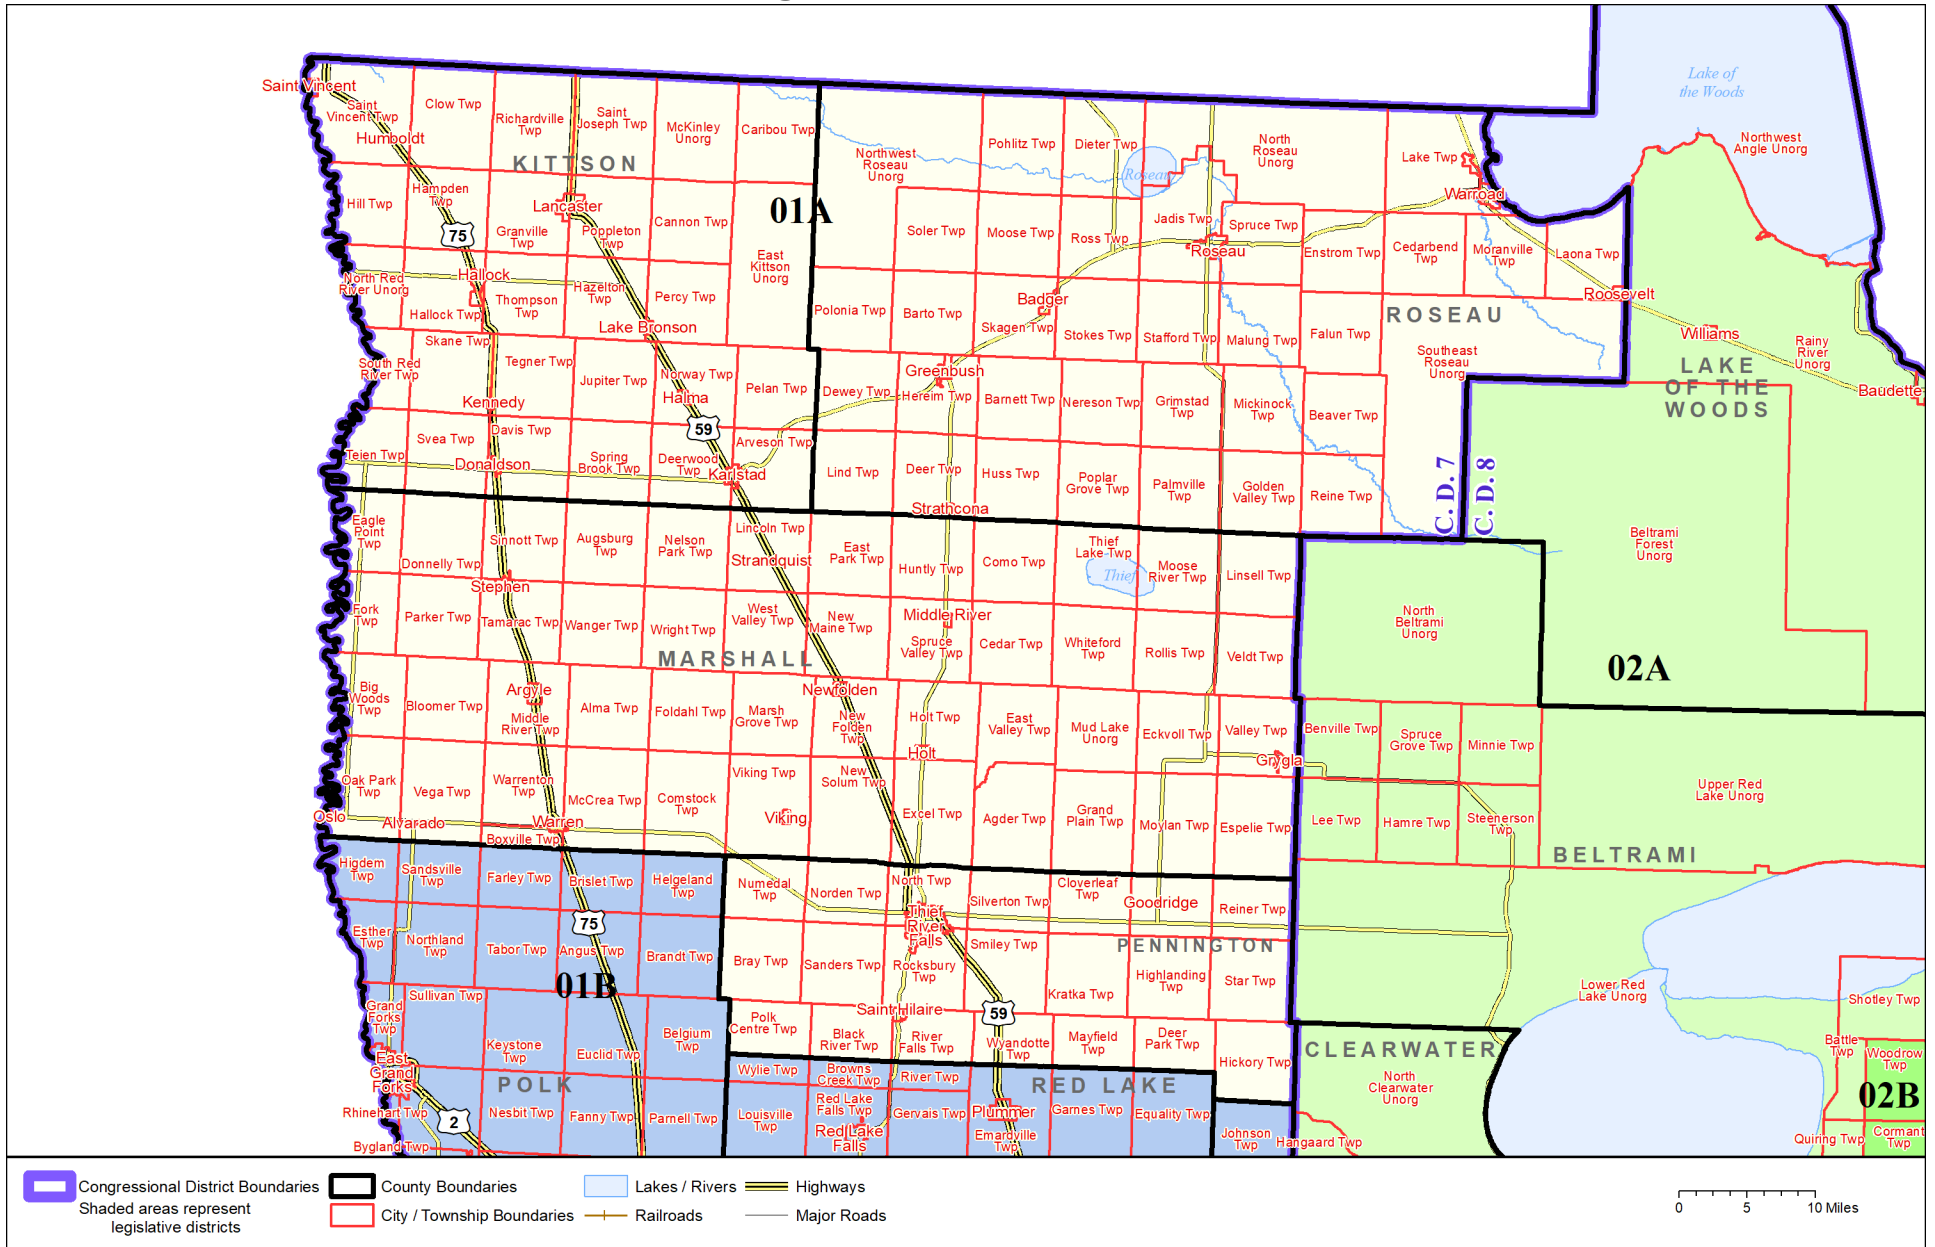

# Legislative District 1A

Published by Office of the Minnesota Secretary of State, Elections Division. Current as of February 2022. Look up districts & polling places at <https://pollfinder.sos.state.mn.us>

### About this map

This map shows the Congressional and Legislative Districts ordered by the Special Redistricting Panel in the matter of *Watson, et al. v. Simon, et al*, No. A21-0243 and A21-0546, on February 15, 2022, as modified by 2022 Session Laws Chapter 92, as corrected under *Minnesota Statutes* 2.91, subd. 2, or as adjusted under *Minnesota Statutes* 204B.146, subd. 3. Boundaries from LCC-GIS derived from U.S. Census. Road data is from Mn/DOT and U.S. Census (Statewide) and NCompass (Metro). Rail data is from Mn/DOT. Water data is from MN DNR.

## **District Description**

Territory of Minnesota Legislative District 1A:

- Kittson County
- Marshall County
- Pennington County
- Roseau County