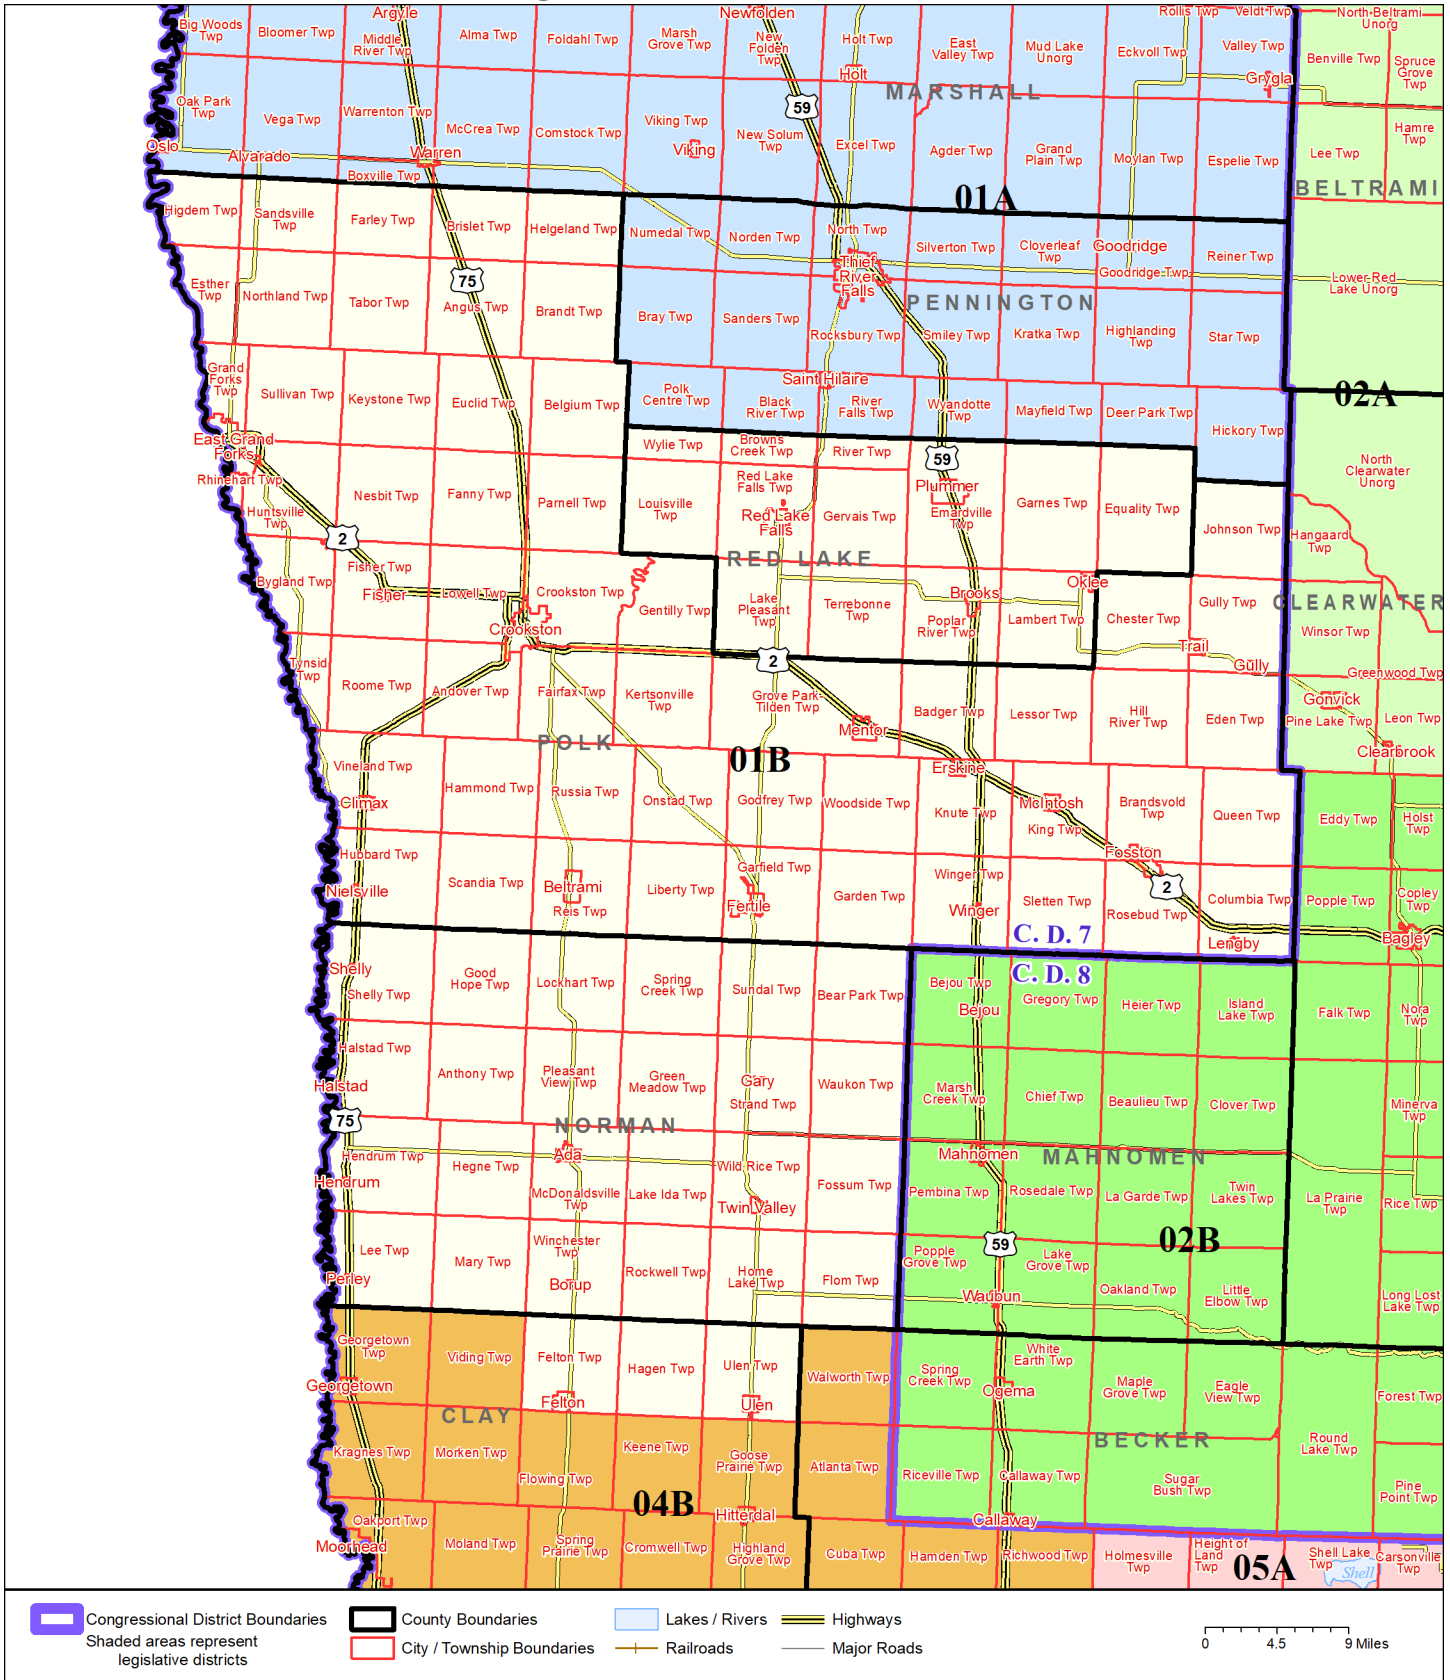

Legislative District 1B

Published by Office of the Minnesota Secretary of State, Elections Division. Current as of February 2022. Look up districts & polling places at <https://pollfinder.sos.state.mn.us>

About this map

This map shows the Congressional and Legislative Districts ordered by the Special Redistricting Panel in the matter of *Wattson, et al. v. Simon, et al.*, No. A21-0243 and A21-0546, on February 15, 2022, as modified by 2022 Session Laws Chapter 92, as corrected under *Minnesota Statutes* 2.91, subd. 2, or as adjusted under *Minnesota Statutes* 204B.146, subd. 3. Boundaries from LCC-GIS derived from U.S. Census. Road data is from Mn/DOT and U.S. Census (Statewide) and NCompass (Metro). Rail data is from Mn/DOT. Water data is from MN DNR.

District Description

Territory of Minnesota Legislative District 1B:

- This area in Clay County:
 - Felton
 - Felton Twp
 - Hagen Twp
 - Ulen
 - Ulen Twp
- Norman County
- Polk County
- Red Lake County