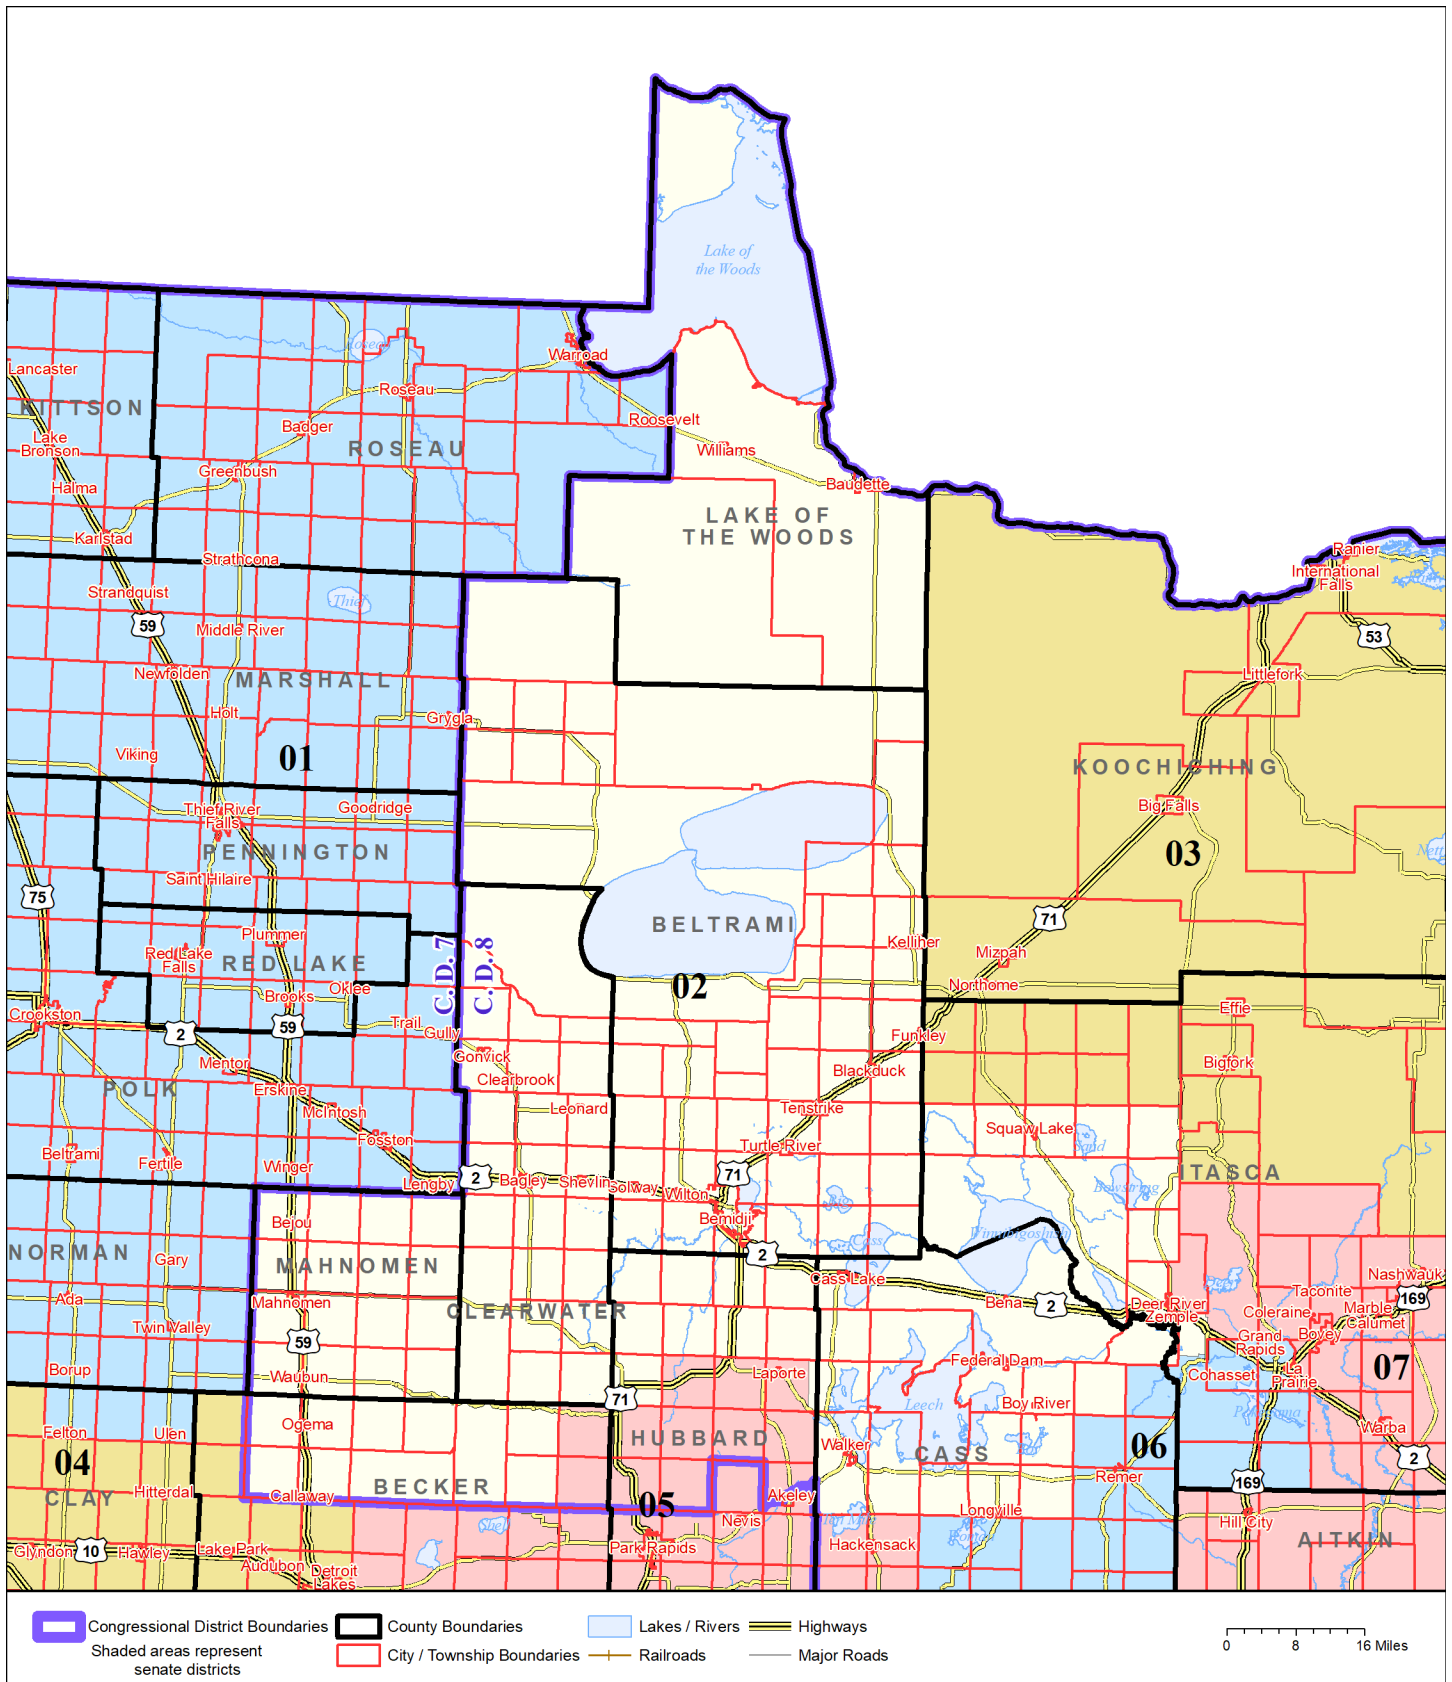

Senate District 2

Published by Office of the Minnesota Secretary of State, Elections Division. Current as of February 2022. Look up districts & polling places at <https://pollfinder.sos.state.mn.us>

About this map

This map shows the Congressional and Legislative Districts ordered by the Special Redistricting Panel in the matter of *Wattson, et al. v. Simon, et al*, No. A21-0243 and A21-0546, on February 15, 2022, as modified by 2022 Session Laws Chapter 92, as corrected under *Minnesota Statutes* 2.91, subd. 2, or as adjusted under *Minnesota Statutes* 204B.146, subd. 3. Boundaries from LCC-GIS derived from U.S. Census. Road data is from Mn/DOT and U.S. Census (Statewide) and NCompass (Metro). Rail data is from Mn/DOT. Water data is from MN DNR.

District Description

Territory of Minnesota Senate District 2:

- This area in Becker County:
 - Callaway
 - Callaway Twp
 - Eagle View Twp
 - Forest Twp
 - Maple Grove Twp
 - Ogema
 - Pine Point Twp
 - Riceville Twp
 - Round Lake Twp
 - Spring Creek Twp
 - Sugar Bush Twp
 - White Earth Twp
- Beltrami County
- This area in Cass County:
 - Bena
 - Boy Lake Twp
 - Boy River
 - Boy River Twp
 - Cass Lake
 - Federal Dam
 - Gould Twp
 - Inguadona Twp
 - Kego Twp
 - Leech Lake Twp
 - Longville
 - Otter Tail Peninsula Twp
 - Pike Bay Twp
 - Pine Lake Twp
 - Rogers Twp
 - Salem Twp
 - Shingobee Twp
 - Turtle Lake Twp
 - Walker
 - Wilkinson Twp
 - These precincts in unorganized territory:
 - HARDWOOD SOUTH
 - ROGERS POINT
 - SUCKER LAKES
 - WAHNENA
 - WINNIE PORTAGE LAKES
- Clearwater County
- This area in Hubbard County:
 - Farden Twp
 - Fern Twp
 - Guthrie Twp
 - Hart Lake Twp
 - Helga Twp
 - Lake Alice Twp