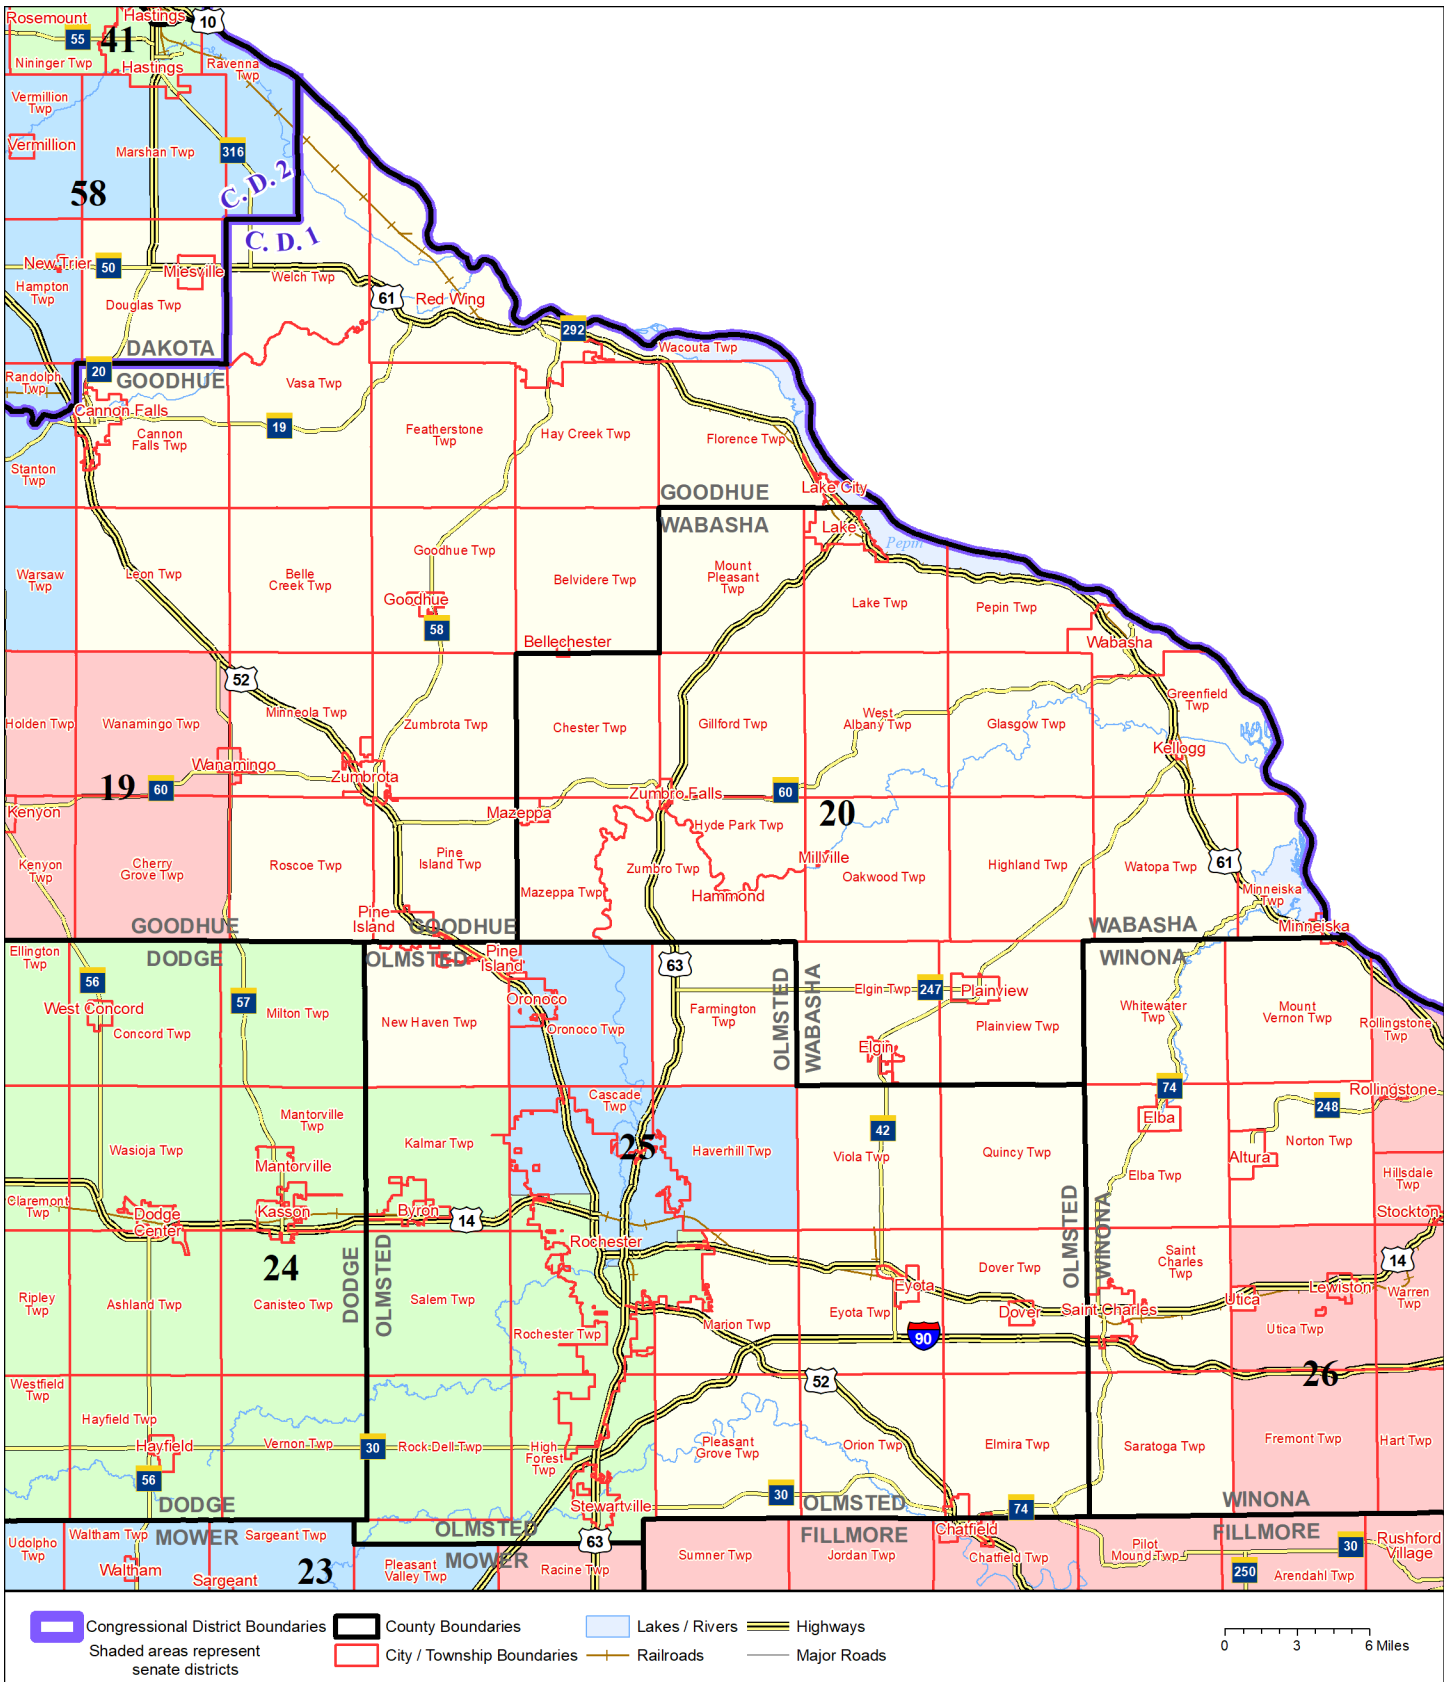

# Senate District 20

Published by Office of the Minnesota Secretary of State, Elections Division. Current as of February 2022. Look up districts & polling places at <https://pollfinder.sos.state.mn.us>

## About this map

This map shows the Congressional and Legislative Districts ordered by the Special Redistricting Panel in the matter of *Wattson, et al. v. Simon, et al*, No. A21-0243 and A21-0546, on February 15, 2022, as modified by 2022 Session Laws Chapter 92, as corrected under *Minnesota Statutes* 2.91, subd. 2, or as adjusted under *Minnesota Statutes* 204B.146, subd. 3. Boundaries from LCC-GIS derived from U.S. Census. Road data is from Mn/DOT and U.S. Census (Statewide) and NCompass (Metro). Rail data is from Mn/DOT. Water data is from MN DNR.

## District Description

Territory of Minnesota Senate District 20:

- This area in Dakota County:
  - Douglas Twp
  - Miesville
- This area in Goodhue County:
  - Bellechester
  - Belle Creek Twp
  - Belvidere Twp
  - Cannon Falls
  - Cannon Falls Twp
  - Featherstone Twp
  - Florence Twp
  - Goodhue
  - Goodhue Twp
  - Hay Creek Twp
  - Lake City
  - Leon Twp
  - Minneola Twp
  - Pine Island
  - Pine Island Twp
  - Red Wing
  - Roscoe Twp
  - Vasa Twp
  - Wacouta Twp
  - Welch Twp
  - Zumbrota
  - Zumbrota Twp
- This area in Olmsted County:
  - Chatfield
  - Dover
  - Dover Twp
  - Elmira Twp
  - Eyota
  - Eyota Twp
  - Farmington Twp
  - These precincts in Marion Twp:
    - MARION TWP. P-1
  - New Haven Twp
  - Orion Twp
  - Pine Island
  - Pleasant Grove Twp
  - Quincy Twp
  - Viola Twp
- Wabasha County
- This area in Winona County:
  - Altura
  - Elba
  - Elba Twp
  - Minneiska
  - Mount Vernon Twp

- Norton Twp
- St. Charles
- St. Charles Twp
- Saratoga Twp
- Utica
- Whitewater Twp