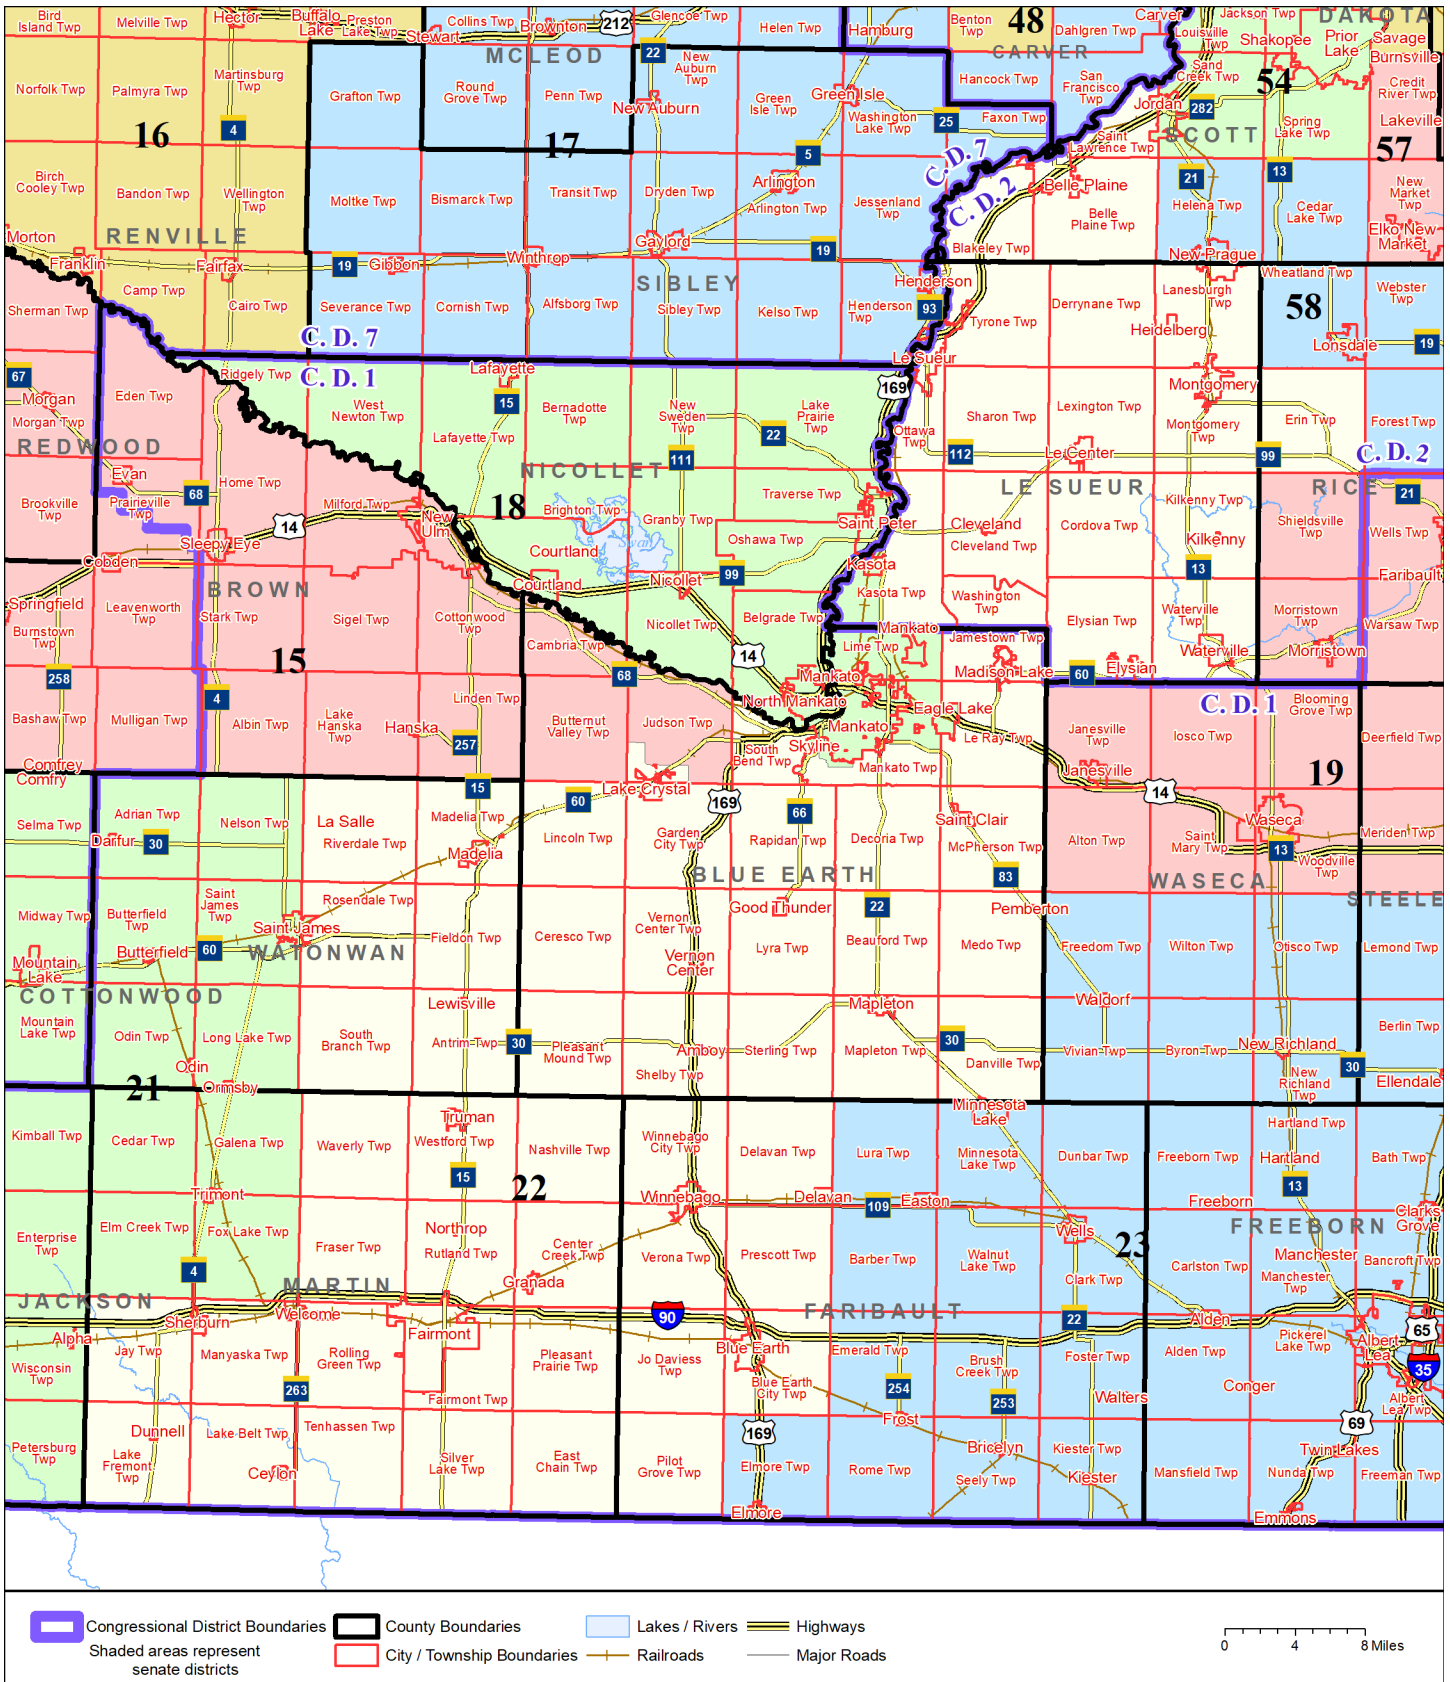

Senate District 22

Published by Office of the Minnesota Secretary of State, Elections Division. Current as of February 2022. Look up districts & polling places at <https://pollfinder.sos.state.mn.us>

About this map

This map shows the Congressional and Legislative Districts ordered by the Special Redistricting Panel in the matter of *Wattson, et al. v. Simon, et al*, No. A21-0243 and A21-0546, on February 15, 2022, as modified by 2022 Session Laws Chapter 92, as corrected under *Minnesota Statutes* 2.91, subd. 2, or as adjusted under *Minnesota Statutes* 204B.146, subd. 3. Boundaries from LCC-GIS derived from U.S. Census. Road data is from Mn/DOT and U.S. Census (Statewide) and NCompass (Metro). Rail data is from Mn/DOT. Water data is from MN DNR.