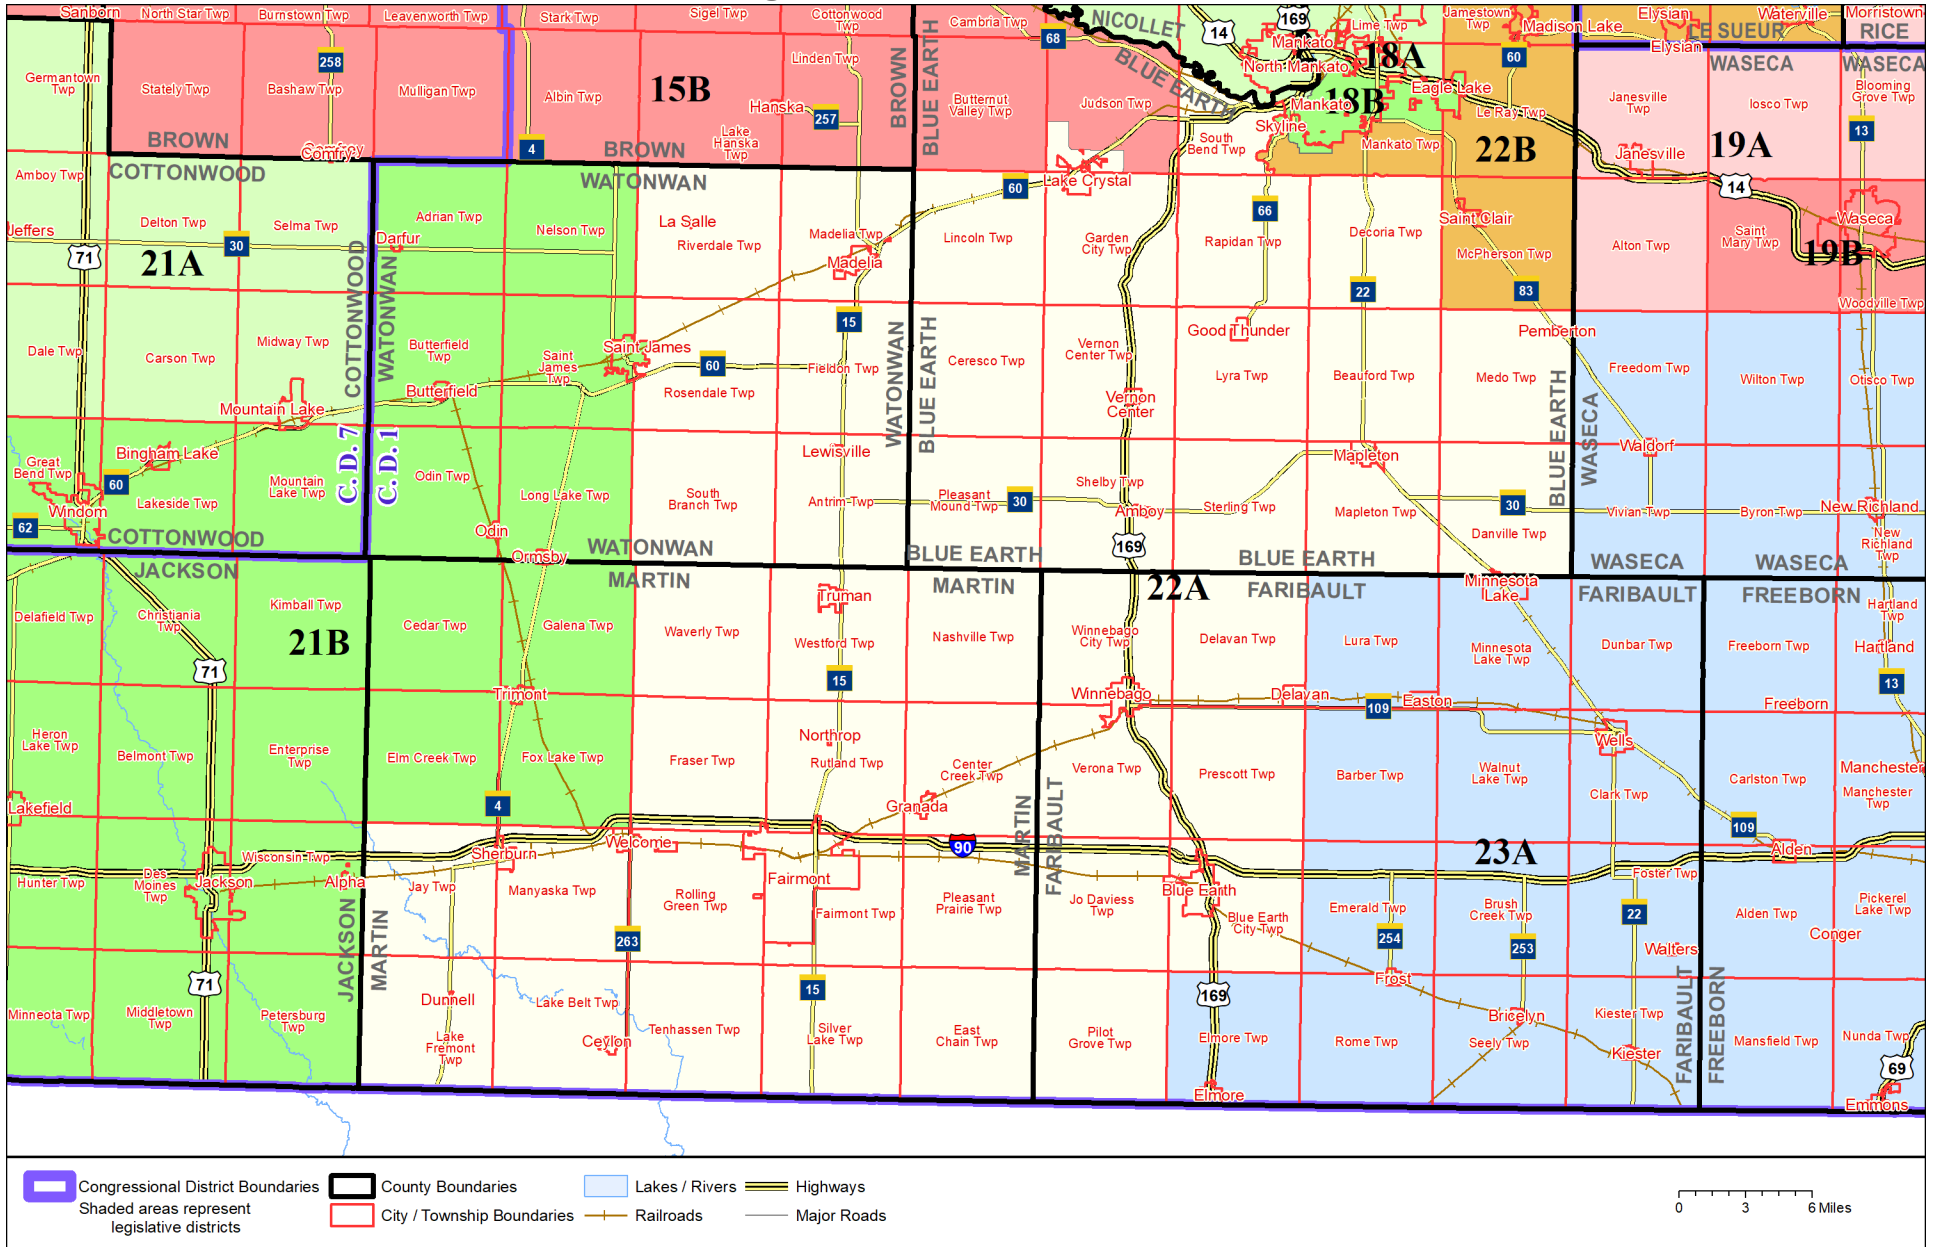

Legislative District 22A

Published by Office of the Minnesota Secretary of State, Elections Division. Current as of February 2022. Look up districts & polling places at <https://pollfinder.sos.state.mn.us>

About this map

This map shows the Congressional and Legislative Districts ordered by the Special Redistricting Panel in the matter of *Watson, et al. v. Simon, et al*, No. A21-0243 and A21-0546, on February 15, 2022, as modified by 2022 Session Laws Chapter 92, as corrected under *Minnesota Statutes* 2.91, subd. 2, or as adjusted under *Minnesota Statutes* 204B.146, subd. 3. Boundaries from LCC-GIS derived from U.S. Census. Road data is from Mn/DOT and U.S. Census (Statewide) and NCompass (Metro). Rail data is from Mn/DOT. Water data is from MN DNR.