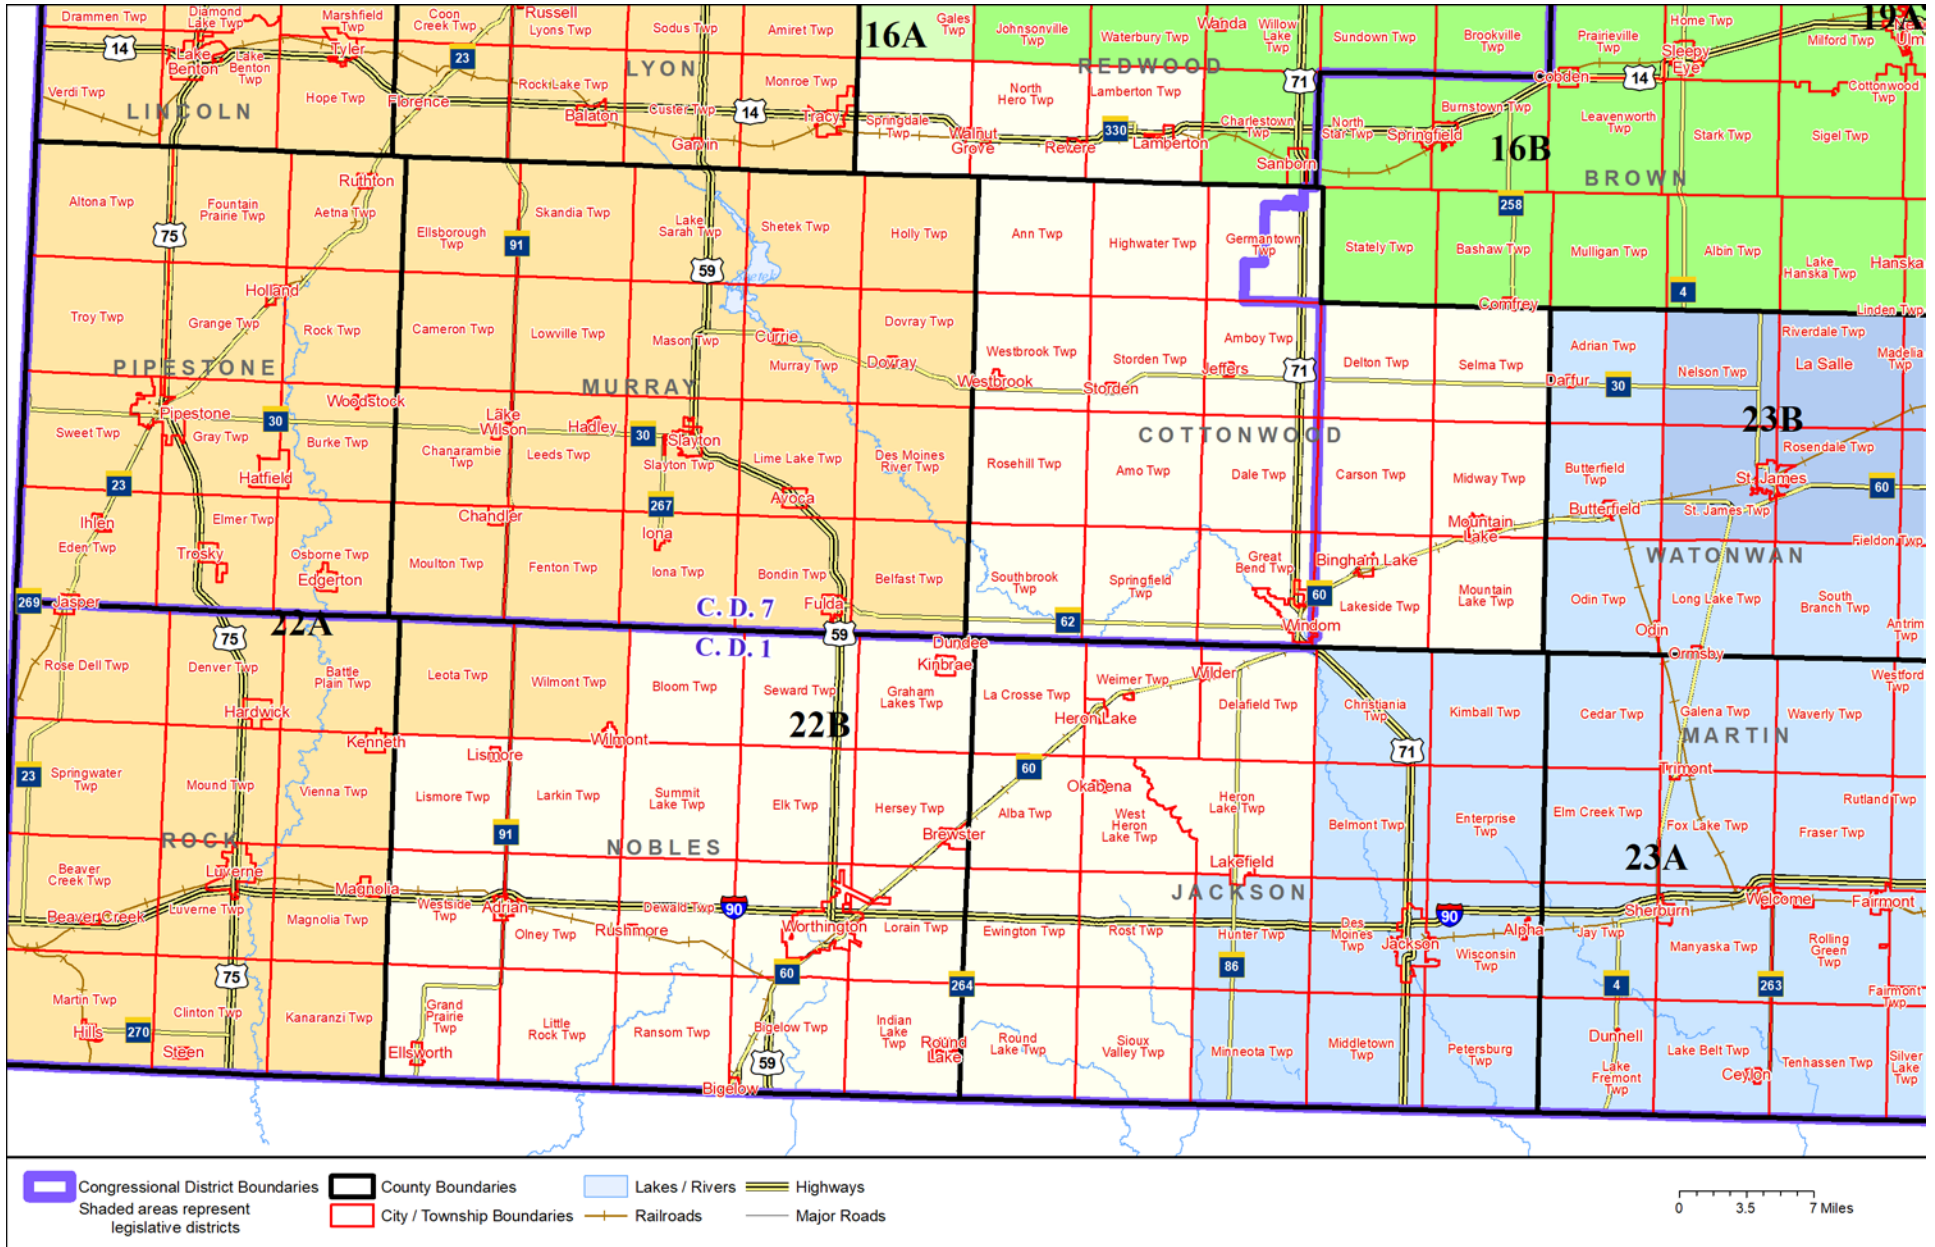

# Legislative District 22B

Published by Office of the Minnesota Secretary of State, Elections Division. Current as of July 2019. Look up districts & polling places at <https://pollfinder.sos.state.mn.us>

## About this map

This map shows the Congressional and Legislative Districts ordered by the Special Redistricting Panel in the matter of *Hippert, et al. v. Ritchie, et al*, No. A11-152, on February 21, 2012, as corrected under *Minnesota Statutes* 2.91, subd. 2 or adjusted under *Minnesota Statutes* 204B.146, subd. 3. Derived from precinct boundaries that are maintained by the Secretary of State and available for download at the [Minnesota Geospatial Commons](https://gisdata.mn.gov) (<https://gisdata.mn.gov>). Road data is from Mn/DOT and U.S. Census (Statewide) and NCompass (Metro). Rail data is from Mn/DOT. Water data is from MN DNR.

## District Description

Territory of Minnesota Legislative District 22B:

- Cottonwood County
- This area in Jackson County:
  - Alba Twp
  - Delafield Twp
  - Ewington Twp
  - Heron Lake
  - Heron Lake Twp
  - La Crosse Twp
  - Lakefield
  - Okabena
  - Rost Twp
  - Round Lake Twp
  - Sioux Valley Twp
  - Weimer Twp
  - West Heron Lake Twp
  - Wilder
- This area in Nobles County:
  - Adrian
  - Bigelow
  - Bigelow Twp
  - Bloom Twp
  - Brewster
  - Dewald Twp
  - Dundee
  - Elk Twp
  - Ellsworth
  - Graham Lakes Twp
  - Grand Prairie Twp
  - Hersey Twp
  - Indian Lake Twp
  - Kinbrae
  - Larkin Twp
  - Lismore
  - Lismore Twp
  - Little Rock Twp
  - Lorain Twp

- Olney Twp
- Ransom Twp
- Round Lake
- Rushmore
- Seward Twp
- Summit Lake Twp
- Westside Twp
- Wilmont
- Worthington
- Worthington Twp
- This area in Redwood County:
  - Lamberton
  - Lamberton Twp
  - North Hero Twp
  - Revere
  - Springdale Twp
  - Walnut Grove