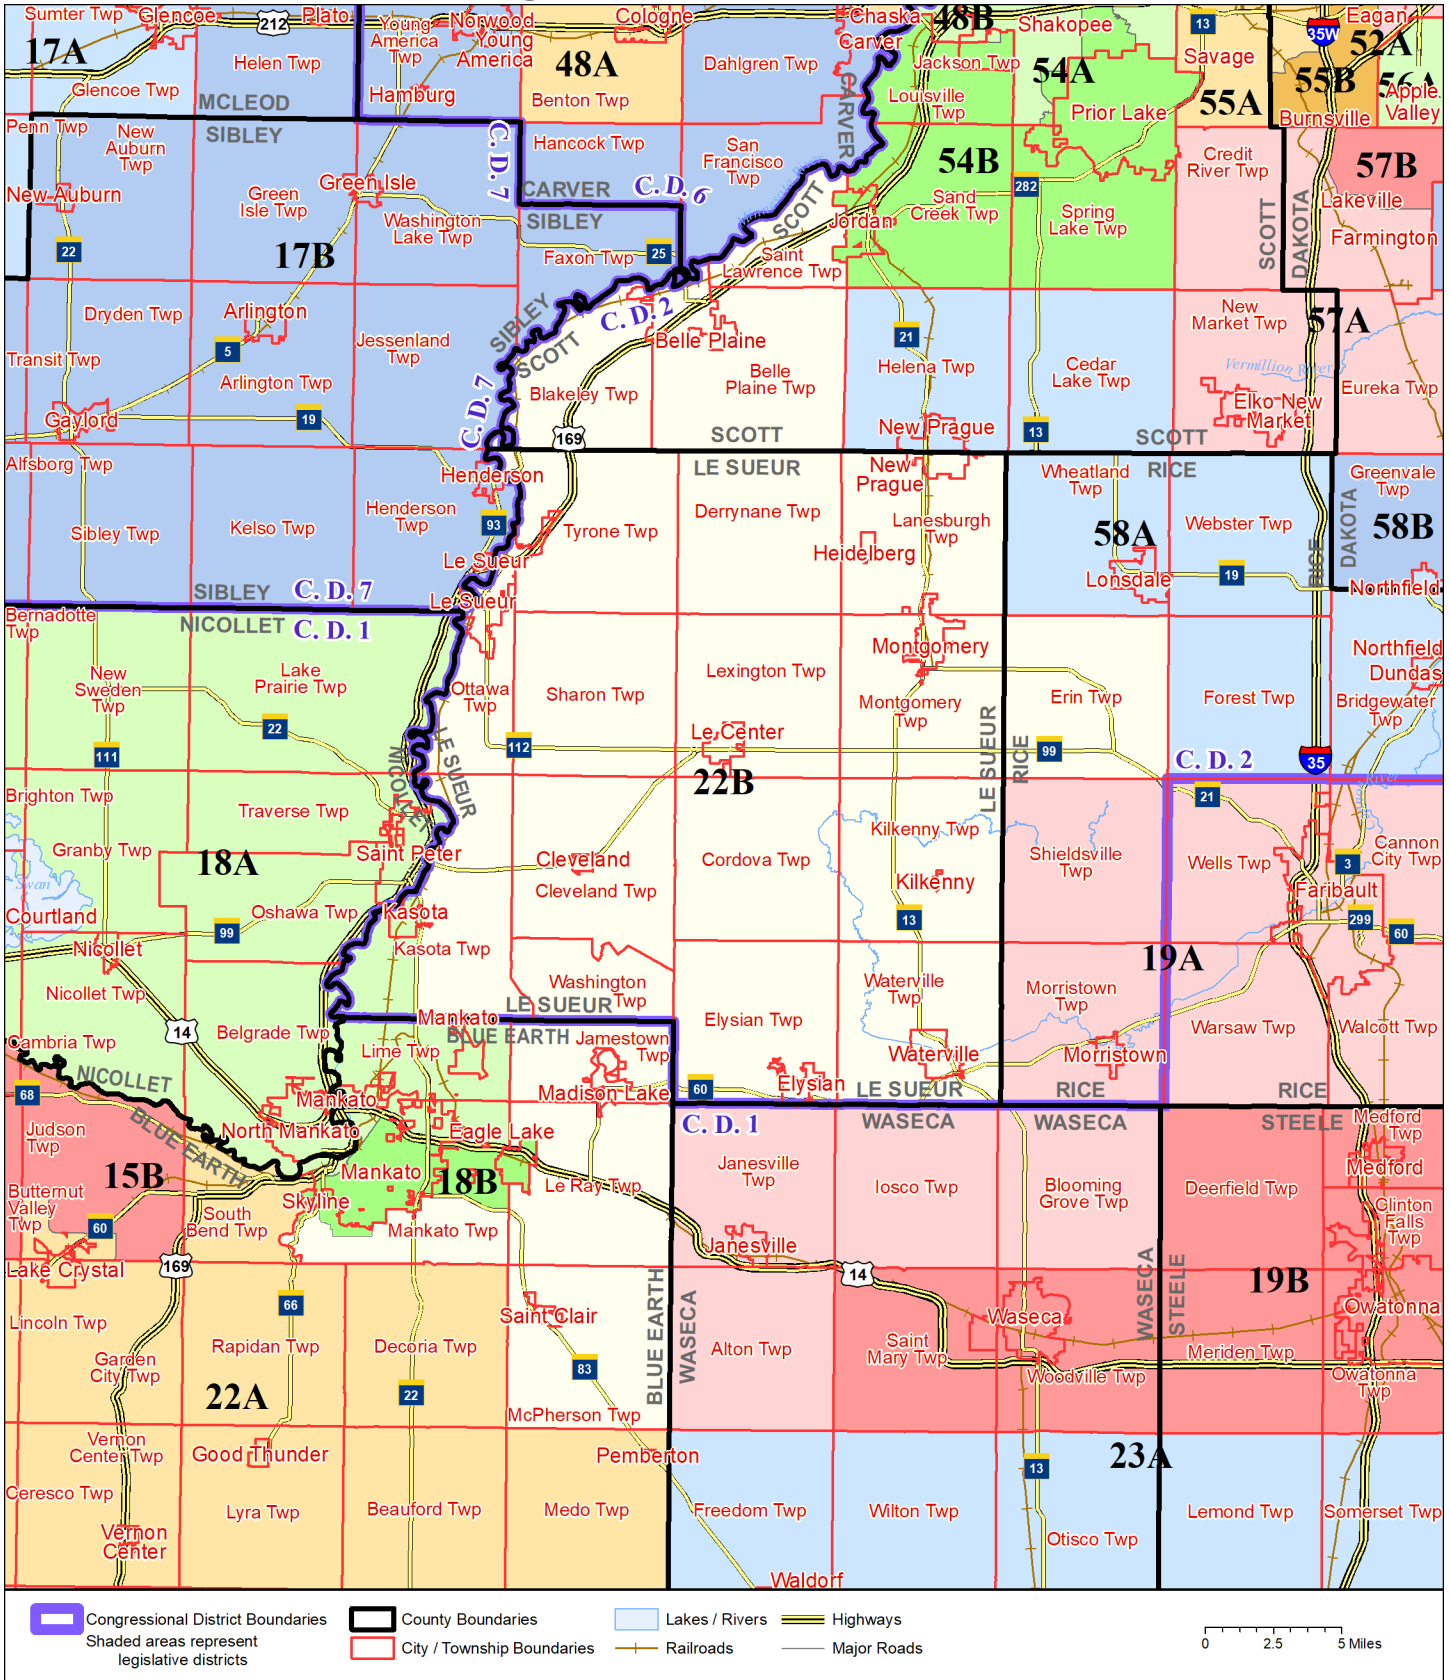

# Legislative District 22B

Published by Office of the Minnesota Secretary of State, Elections Division. Current as of February 2022. Look up districts & polling places at <https://pollfinder.sos.state.mn.us>

## About this map

This map shows the Congressional and Legislative Districts ordered by the Special Redistricting Panel in the matter of *Wattson, et al. v. Simon, et al.*, No. A21-0243 and A21-0546, on February 15, 2022, as modified by 2022 Session Laws Chapter 92, as corrected under *Minnesota Statutes* 2.91, subd. 2, or as adjusted under *Minnesota Statutes* 204B.146, subd. 3. Boundaries from LCC-GIS derived from U.S. Census. Road data is from Mn/DOT and U.S. Census (Statewide) and NCompass (Metro). Rail data is from Mn/DOT. Water data is from MN DNR.

## District Description

Territory of Minnesota Legislative District 22B:

- This area in Blue Earth County:
  - Jamestown Twp
  - Le Ray Twp
  - Mcpherson Twp
  - Madison Lake
  - These precincts in Mankato Twp:
    - MANKATO TWP P-4
  - St. Clair
- This area in Le Sueur County:
  - Cleveland
  - Cleveland Twp
  - Cordova Twp
  - Derrynane Twp
  - Elysian
  - Elysian Twp
  - Heidelberg
  - These precincts in Kasota Twp:
    - KASOTA TWP. P-2
  - Kilkenny
  - Kilkenny Twp
  - Lanesburgh Twp
  - Le Center
  - Le Sueur
  - Lexington Twp
  - Montgomery
  - Montgomery Twp
  - New Prague
  - Ottawa Twp
  - Sharon Twp
  - Tyrone Twp
  - Washington Twp
  - Waterville
  - Waterville Twp
- This area in Rice County:
  - Erin Twp
- This area in Scott County:
  - Belle Plaine
  - Belle Plaine Twp
  - Blakeley Twp
  - St. Lawrence Twp