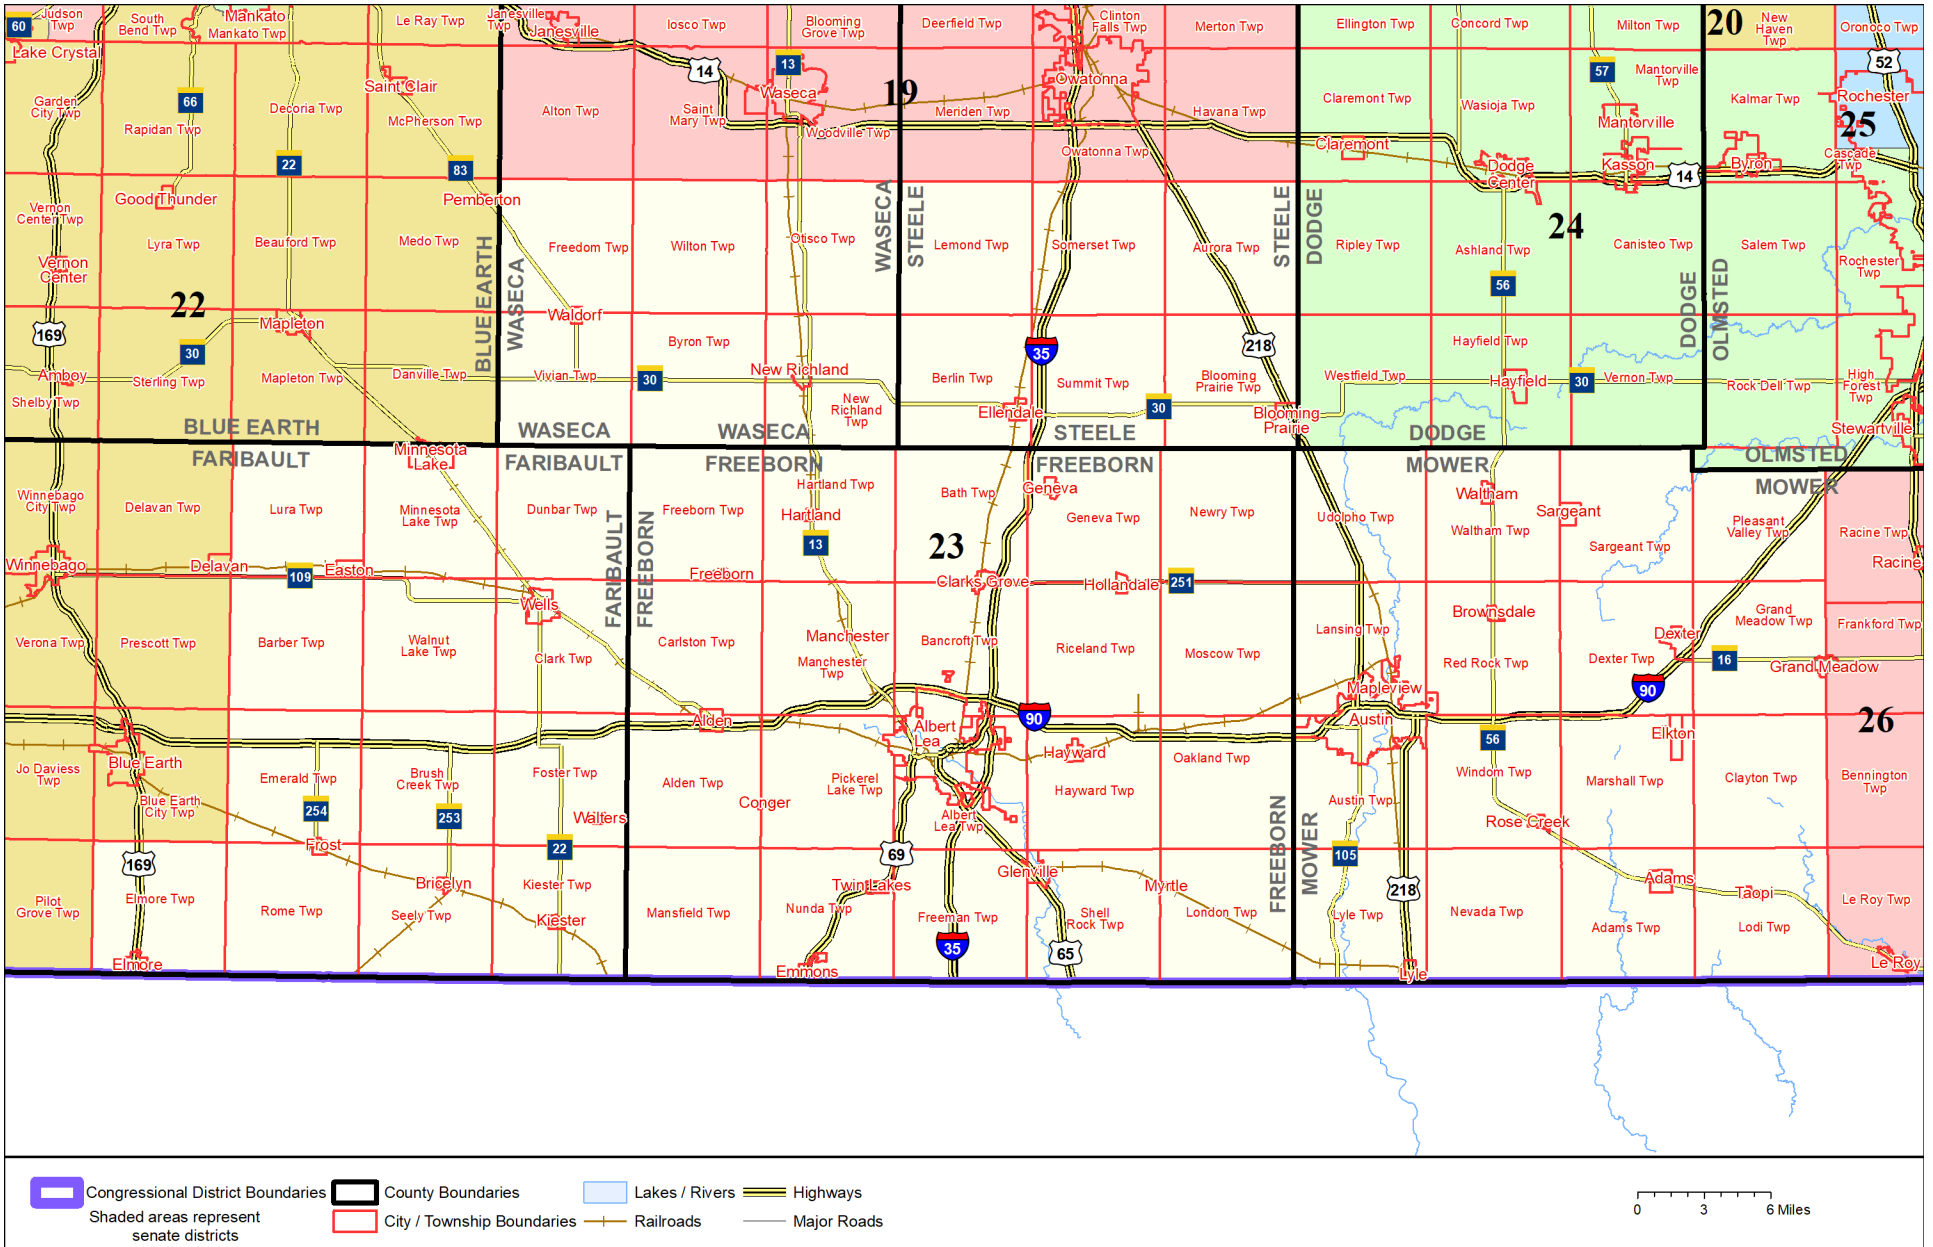

# Senate District 23

Published by Office of the Minnesota Secretary of State, Elections Division. Current as of February 2022. Look up districts & polling places at <https://pollfinder.sos.state.mn.us>

### About this map

This map shows the Congressional and Legislative Districts ordered by the Special Redistricting Panel in the matter of *Watson, et al. v. Simon, et al*, No. A21-0243 and A21-0546, on February 15, 2022, as modified by 2022 Session Laws Chapter 92, as corrected under *Minnesota Statutes* 2.91, subd. 2, or as adjusted under *Minnesota Statutes* 204B.146, subd. 3. Boundaries from LCC-GIS derived from U.S. Census. Road data is from Mn/DOT and U.S. Census (Statewide) and NCompass (Metro). Rail data is from Mn/DOT. Water data is from MN DNR.

## District Description

Territory of Minnesota Senate District 23:

- This area in Faribault County:
  - Barber Twp
  - Bricelyn
  - Brush Creek Twp
  - Clark Twp
  - Dunbar Twp
  - Easton
  - Elmore
  - Elmore Twp
  - Emerald Twp
  - Foster Twp
  - Frost
  - Kiester
  - Kiester Twp
  - Lura Twp
  - Minnesota Lake
  - Minnesota Lake Twp
  - Rome Twp
  - Seely Twp
  - Walnut Lake Twp
  - Walters
  - Wells
- Freeborn County
- This area in Mower County:
  - Adams
  - Adams Twp
  - Austin
  - Austin Twp
  - Brownsdale
  - Clayton Twp
  - Dexter
  - Dexter Twp
  - Elkton
  - Grand Meadow
  - Grand Meadow Twp
  - Lansing Twp

- Lodi Twp
- Lyle
- Lyle Twp
- Mapleview
- Marshall Twp
- Nevada Twp
- Pleasant Valley Twp
- Red Rock Twp
- Rose Creek
- Sargeant
- Sargeant Twp
- Taopi
- Udolpho Twp
- Waltham
- Waltham Twp
- Windom Twp
- This area in Steele County:
  - Aurora Twp
  - Berlin Twp
  - Blooming Prairie
  - Blooming Prairie Twp
  - Ellendale
  - Lemond Twp
  - Somerset Twp
  - Summit Twp
- This area in Waseca County:
  - Byron Twp
  - Freedom Twp
  - New Richland
  - New Richland Twp
  - Otisco Twp
  - Vivian Twp
  - Waldorf
  - Wilton Twp