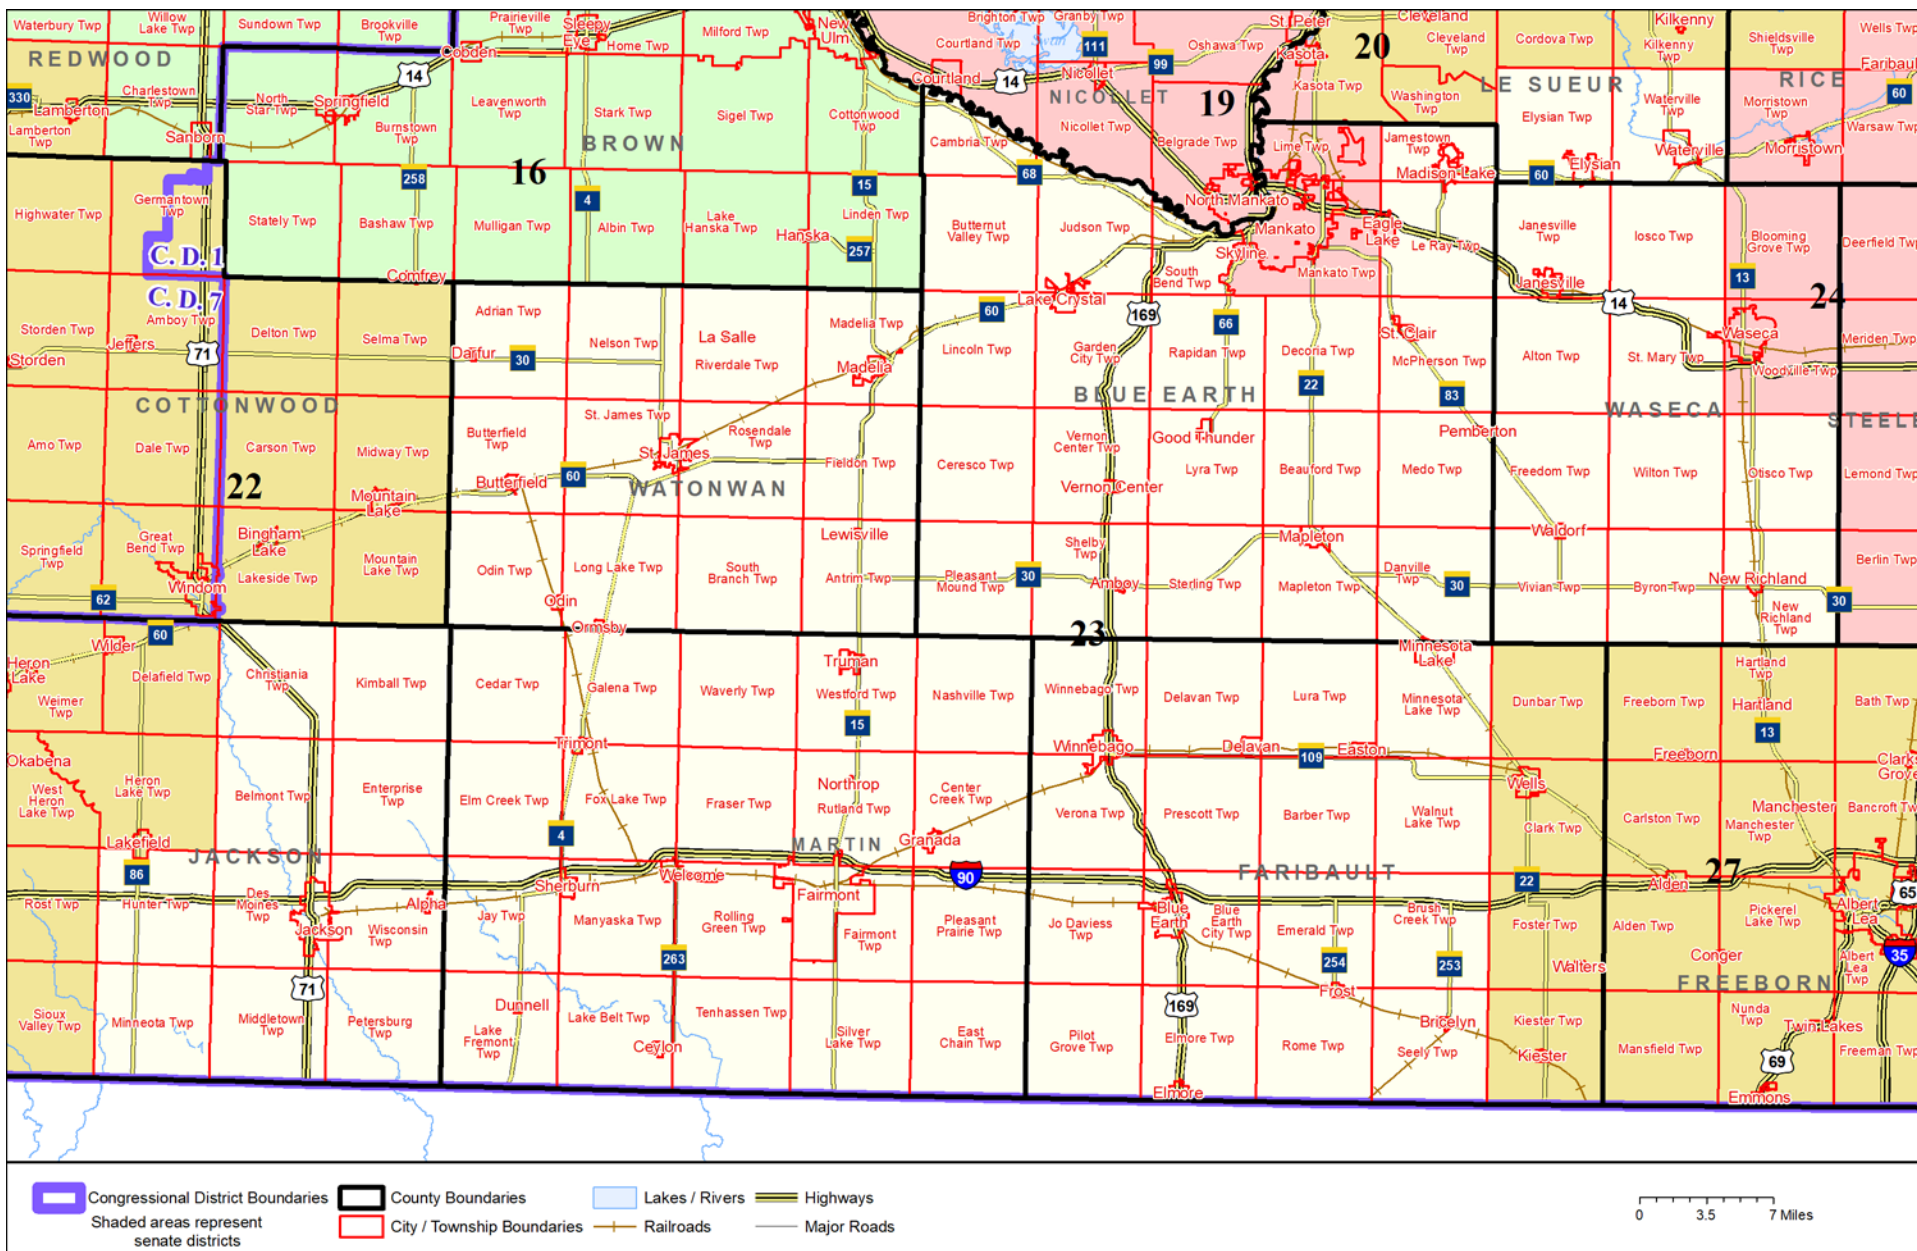

Senate District 23

Published by Office of the Minnesota Secretary of State, Elections Division. Current as of July 2019. Look up districts & polling places at <https://pollfinder.sos.state.mn.us>

About this map

This map shows the Congressional and Legislative Districts ordered by the Special Redistricting Panel in the matter of *Hippert, et al. v. Ritchie, et al*, No. A11-152, on February 21, 2012, as corrected under *Minnesota Statutes* 2.91, subd. 2 or adjusted under *Minnesota Statutes* 204B.146, subd. 3. Derived from precinct boundaries that are maintained by the Secretary of State and available for download at the [Minnesota Geospatial Commons](https://gisdata.mn.gov) (<https://gisdata.mn.gov>). Road data is from Mn/DOT and U.S. Census (Statewide) and NCompass (Metro). Rail data is from Mn/DOT. Water data is from MN DNR.