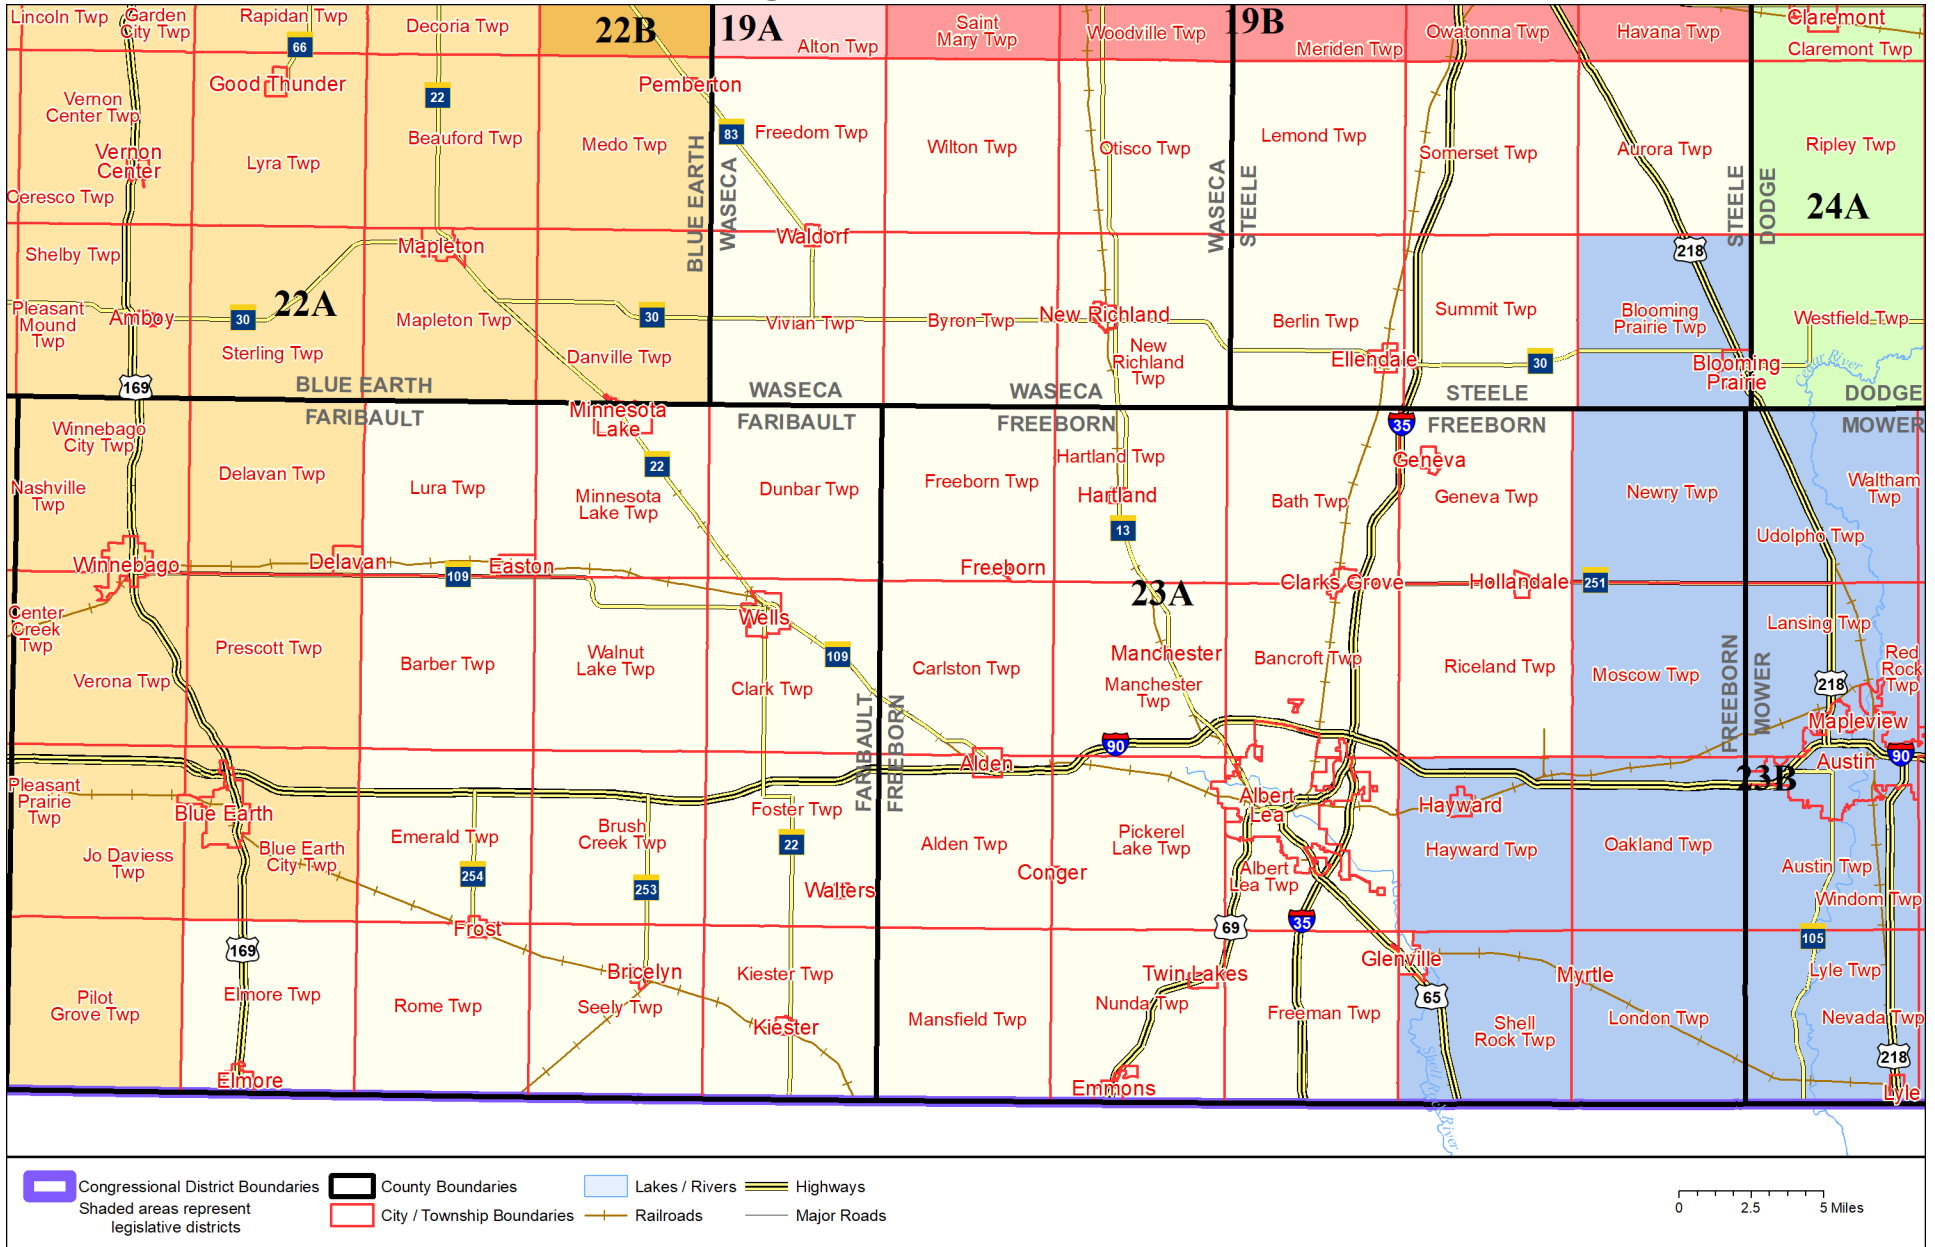

Legislative District 23A

Published by Office of the Minnesota Secretary of State, Elections Division. Current as of February 2022. Look up districts & polling places at <https://pollfinder.sos.state.mn.us>

About this map

This map shows the Congressional and Legislative Districts ordered by the Special Redistricting Panel in the matter of *Watson, et al. v. Simon, et al*, No. A21-0243 and A21-0546, on February 15, 2022, as modified by 2022 Session Laws Chapter 92, as corrected under *Minnesota Statutes* 2.91, subd. 2, or as adjusted under *Minnesota Statutes* 204B.146, subd. 3. Boundaries from LCC-GIS derived from U.S. Census. Road data is from Mn/DOT and U.S. Census (Statewide) and NCompass (Metro). Rail data is from Mn/DOT. Water data is from MN DNR.

District Description

Territory of Minnesota Legislative District 23A:

- This area in Faribault County:
 - Barber Twp
 - Bricelyn
 - Brush Creek Twp
 - Clark Twp
 - Dunbar Twp
 - Easton
 - Elmore
 - Elmore Twp
 - Emerald Twp
 - Foster Twp
 - Frost
 - Kiester
 - Kiester Twp
 - Lura Twp
 - Minnesota Lake
 - Minnesota Lake Twp
 - Rome Twp
 - Seely Twp
 - Walnut Lake Twp
 - Walters
 - Wells
- This area in Freeborn County:
 - Albert Lea
 - Albert Lea Twp
 - Alden
 - Alden Twp
 - Bancroft Twp
 - Bath Twp
 - Carlston Twp
 - Clarks Grove
 - Conger
 - Emmons
 - Freeborn
 - Freeborn Twp
 - Freeman Twp

- Geneva
- Geneva Twp
- Glenville
- Hartland
- Hartland Twp
- Hollandale
- Manchester
- Manchester Twp
- Mansfield Twp
- Nunda Twp
- Pickerel Lake Twp
- Riceland Twp
- Twin Lakes
- This area in Steele County:
 - Aurora Twp
 - Berlin Twp
 - Ellendale
 - Lemond Twp
 - Somerset Twp
 - Summit Twp
- This area in Waseca County:
 - Byron Twp
 - Freedom Twp
 - New Richland
 - New Richland Twp
 - Otisco Twp
 - Vivian Twp
 - Waldorf
 - Wilton Twp