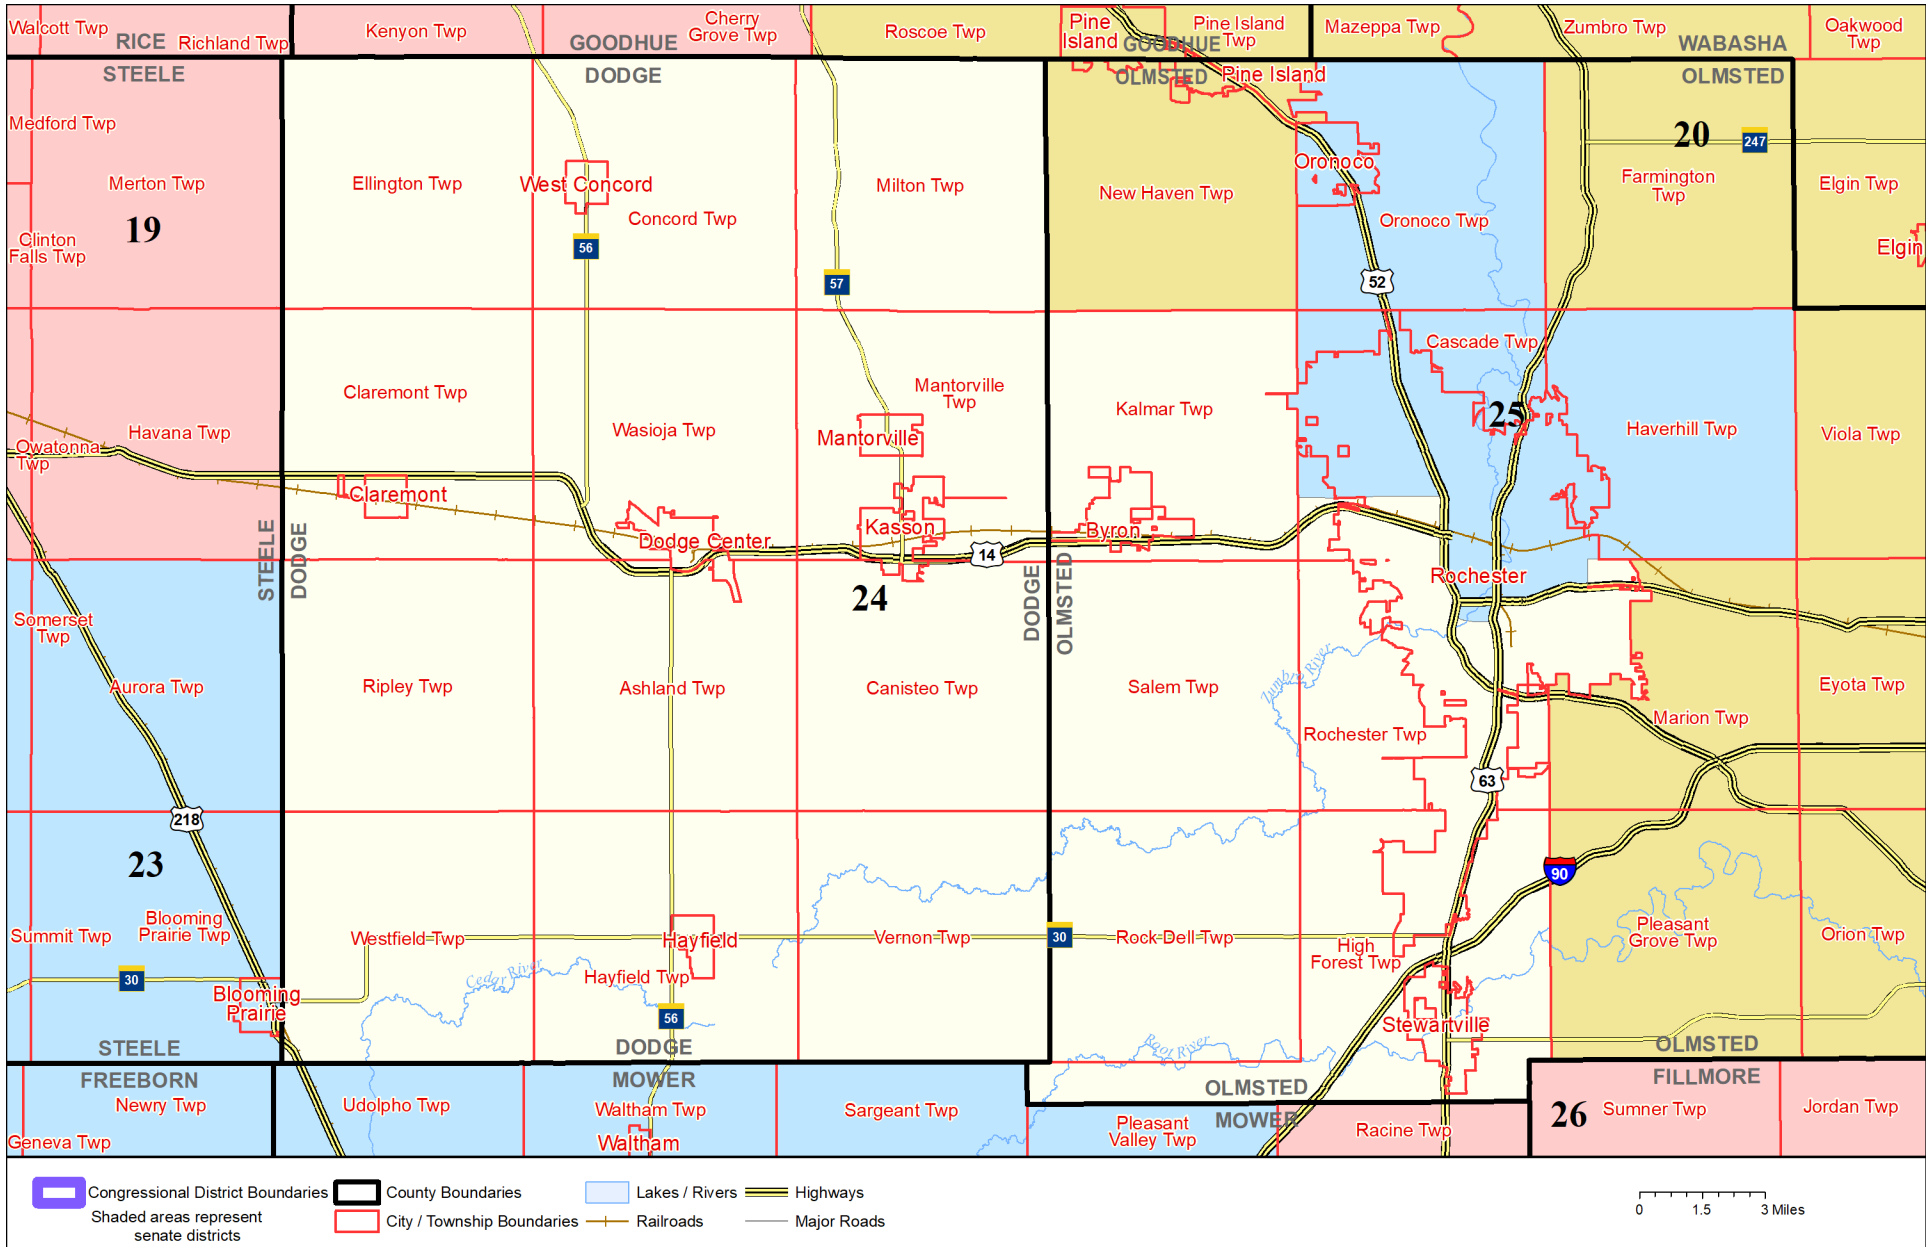

Senate District 24

Published by Office of the Minnesota Secretary of State, Elections Division. Current as of February 2022. Look up districts & polling places at <https://pollfinder.sos.state.mn.us>

About this map

This map shows the Congressional and Legislative Districts ordered by the Special Redistricting Panel in the matter of *Wattson, et al. v. Simon, et al*, No. A21-0243 and A21-0546, on February 15, 2022, as modified by 2022 Session Laws Chapter 92, as corrected under *Minnesota Statutes* 2.91, subd. 2, or as adjusted under *Minnesota Statutes* 204B.146, subd. 3. Boundaries from LCC-GIS derived from U.S. Census. Road data is from Mn/DOT and U.S. Census (Statewide) and NCompass (Metro). Rail data is from Mn/DOT. Water data is from MN DNR.

District Description

Territory of Minnesota Senate District 24:

- Dodge County
- This area in Olmsted County:
 - Byron
 - These precincts in Cascade Twp:
 - CASCADE TWP. P-3
 - High Forest Twp
 - Kalmar Twp
 - These precincts in Marion Twp:
 - MARION TWP. P-2
 - These precincts in Rochester:
 - ROCHESTER W1 P1
 - ROCHESTER W1 P10
 - ROCHESTER W1 P11
 - ROCHESTER W1 P12
 - ROCHESTER W1 P13
 - ROCHESTER W1 P14
 - ROCHESTER W1 P2
 - ROCHESTER W1 P4
 - ROCHESTER W1 P5
 - ROCHESTER W1 P6
 - ROCHESTER W1 P7
 - ROCHESTER W1 P8
 - ROCHESTER W1 P9
 - ROCHESTER W2 P1
 - ROCHESTER W2 P10
 - ROCHESTER W2 P11
 - ROCHESTER W2 P2
 - ROCHESTER W2 P3
 - ROCHESTER W2 P4
 - ROCHESTER W2 P5
 - ROCHESTER W2 P6
 - ROCHESTER W2 P9
 - ROCHESTER W4 P10
 - ROCHESTER W4 P11
 - ROCHESTER W4 P12
 - ROCHESTER W4 P13

- ROCHESTER W4 P8
- ROCHESTER W4 P9
- ROCHESTER W5 P14
- Rochester Twp
- Rock Dell Twp
- Salem Twp
- Stewartville