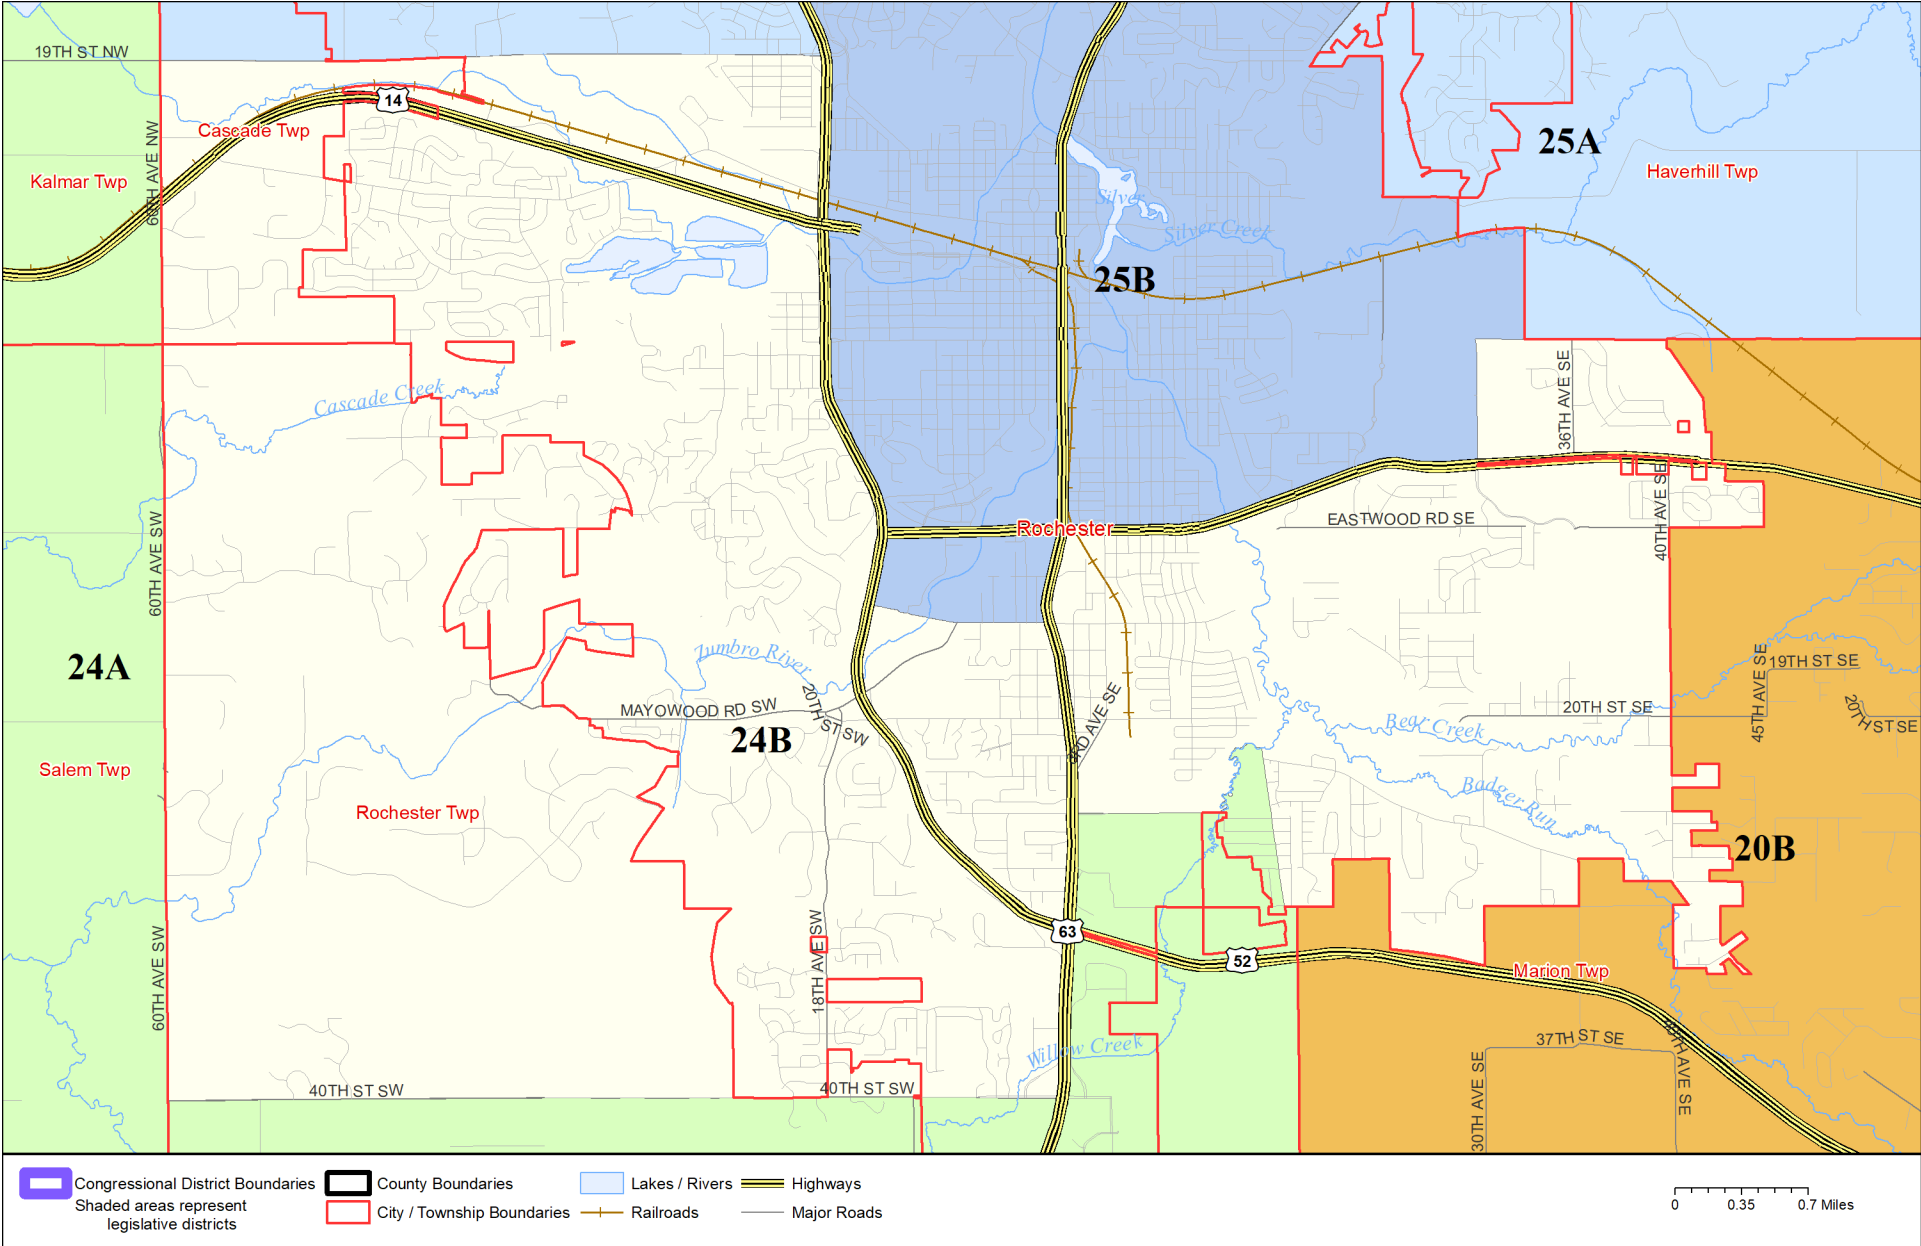

# Legislative District 24B

Published by Office of the Minnesota Secretary of State, Elections Division. Current as of February 2022. Look up districts & polling places at <https://pollfinder.sos.state.mn.us>

**About this map**  
 This map shows the Congressional and Legislative Districts ordered by the Special Redistricting Panel in the matter of *Wattson, et al. v. Simon, et al*, No. A21-0243 and A21-0546, on February 15, 2022, as modified by 2022 Session Laws Chapter 92, as corrected under *Minnesota Statutes* 2.91, subd. 2, or as adjusted under *Minnesota Statutes* 204B.146, subd. 3. Boundaries from LCC-GIS derived from U.S. Census. Road data is from Mn/DOT and U.S. Census (Statewide) and NCompass (Metro). Rail data is from Mn/DOT. Water data is from MN DNR.

## District Description

Territory of Minnesota Legislative District 24B:

- This area in Olmsted County:
  - These precincts in Cascade Twp:
    - CASCADE TWP. P-3
  - These precincts in Marion Twp:
    - MARION TWP. P-2
  - These precincts in Rochester:
    - ROCHESTER W1 P1
    - ROCHESTER W1 P11
    - ROCHESTER W1 P12
    - ROCHESTER W1 P2
    - ROCHESTER W1 P4
    - ROCHESTER W1 P5
    - ROCHESTER W1 P6
    - ROCHESTER W1 P7
    - ROCHESTER W1 P8
    - ROCHESTER W1 P9
    - ROCHESTER W2 P1
    - ROCHESTER W2 P10
    - ROCHESTER W2 P11
    - ROCHESTER W2 P2
    - ROCHESTER W2 P3
    - ROCHESTER W2 P4
    - ROCHESTER W2 P5
    - ROCHESTER W2 P6
    - ROCHESTER W2 P9
    - ROCHESTER W4 P10
    - ROCHESTER W4 P11
    - ROCHESTER W4 P12
    - ROCHESTER W4 P13
    - ROCHESTER W4 P8
    - ROCHESTER W4 P9
    - ROCHESTER W5 P14
  - These precincts in Rochester Twp:
    - ROCHESTER TWP P-1