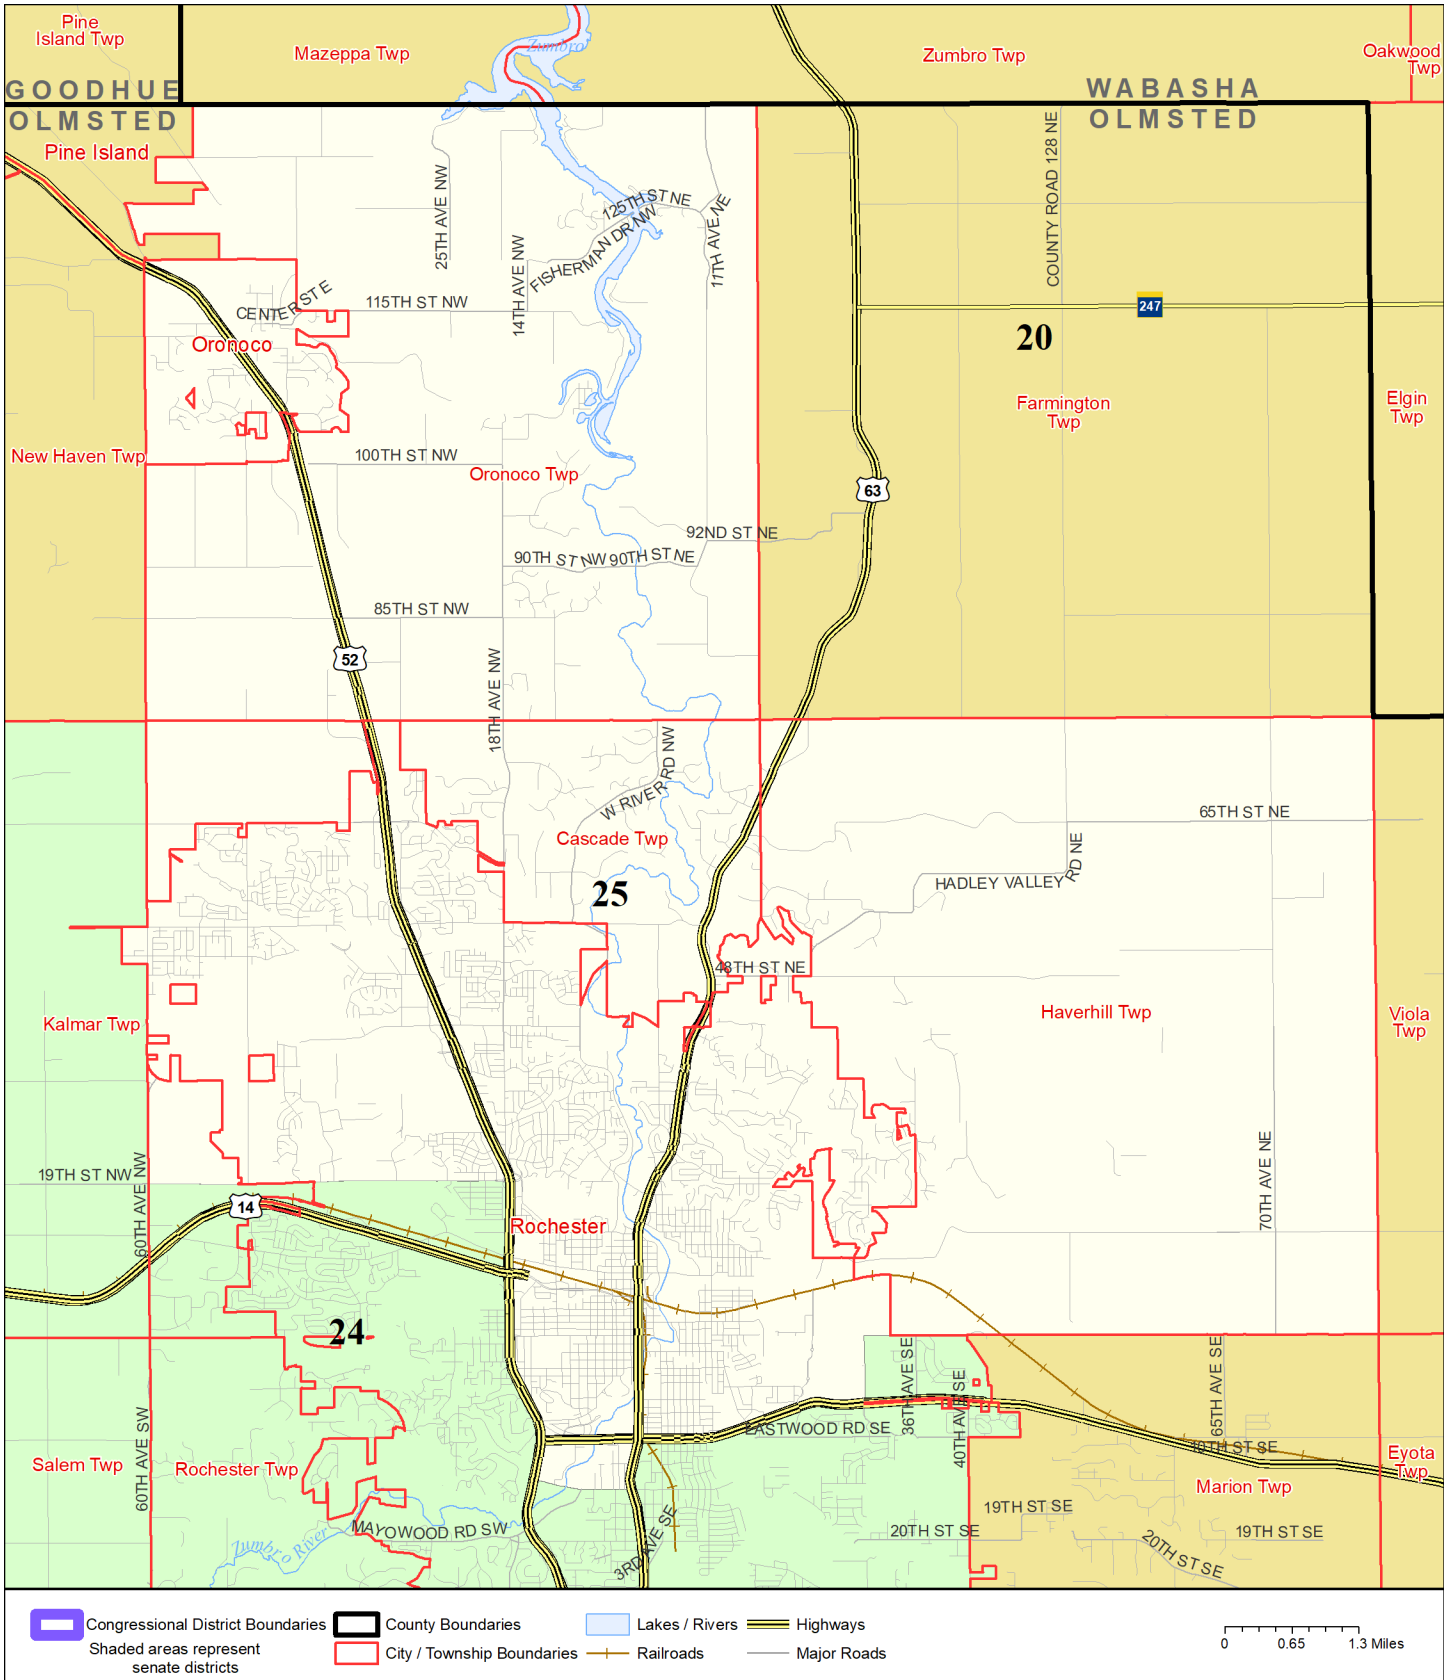

# Senate District 25

Published by Office of the Minnesota Secretary of State, Elections Division. Current as of February 2022. Look up districts & polling places at <https://pollfinder.sos.state.mn.us>

## About this map

This map shows the Congressional and Legislative Districts ordered by the Special Redistricting Panel in the matter of *Wattson, et al. v. Simon, et al*, No. A21-0243 and A21-0546, on February 15, 2022, as modified by 2022 Session Laws Chapter 92, as corrected under *Minnesota Statutes* 2.91, subd. 2, or as adjusted under *Minnesota Statutes* 204B.146, subd. 3. Boundaries from LCC-GIS derived from U.S. Census. Road data is from Mn/DOT and U.S. Census (Statewide) and NCompass (Metro). Rail data is from Mn/DOT. Water data is from MN DNR.

## District Description

Territory of Minnesota Senate District 25:

- This area in Olmsted County:
  - These precincts in Cascade Twp:
    - CASCADE TWP. P-1
    - CASCADE TWP. P-2
  - Haverhill Twp
  - Oronoco
  - Oronoco Twp
  - These precincts in Rochester:
    - ROCHESTER W1 P3
    - ROCHESTER W2 P12
    - ROCHESTER W2 P13
    - ROCHESTER W2 P7
    - ROCHESTER W2 P8
    - ROCHESTER W3 P1
    - ROCHESTER W3 P10
    - ROCHESTER W3 P11
    - ROCHESTER W3 P12
    - ROCHESTER W3 P13
    - ROCHESTER W3 P2
    - ROCHESTER W3 P3
    - ROCHESTER W3 P4
    - ROCHESTER W3 P5
    - ROCHESTER W3 P6
    - ROCHESTER W3 P7
    - ROCHESTER W3 P8
    - ROCHESTER W3 P9
    - ROCHESTER W4 P1
    - ROCHESTER W4 P2
    - ROCHESTER W4 P3
    - ROCHESTER W4 P4
    - ROCHESTER W4 P5
    - ROCHESTER W4 P6
    - ROCHESTER W4 P7
    - ROCHESTER W5 P1
    - ROCHESTER W5 P10
    - ROCHESTER W5 P11
    - ROCHESTER W5 P12
    - ROCHESTER W5 P13
    - ROCHESTER W5 P2
    - ROCHESTER W5 P3
    - ROCHESTER W5 P4
    - ROCHESTER W5 P5
    - ROCHESTER W5 P6
    - ROCHESTER W5 P7
    - ROCHESTER W5 P8
    - ROCHESTER W5 P9
    - ROCHESTER W6 P1
    - ROCHESTER W6 P10
    - ROCHESTER W6 P11
    - ROCHESTER W6 P12