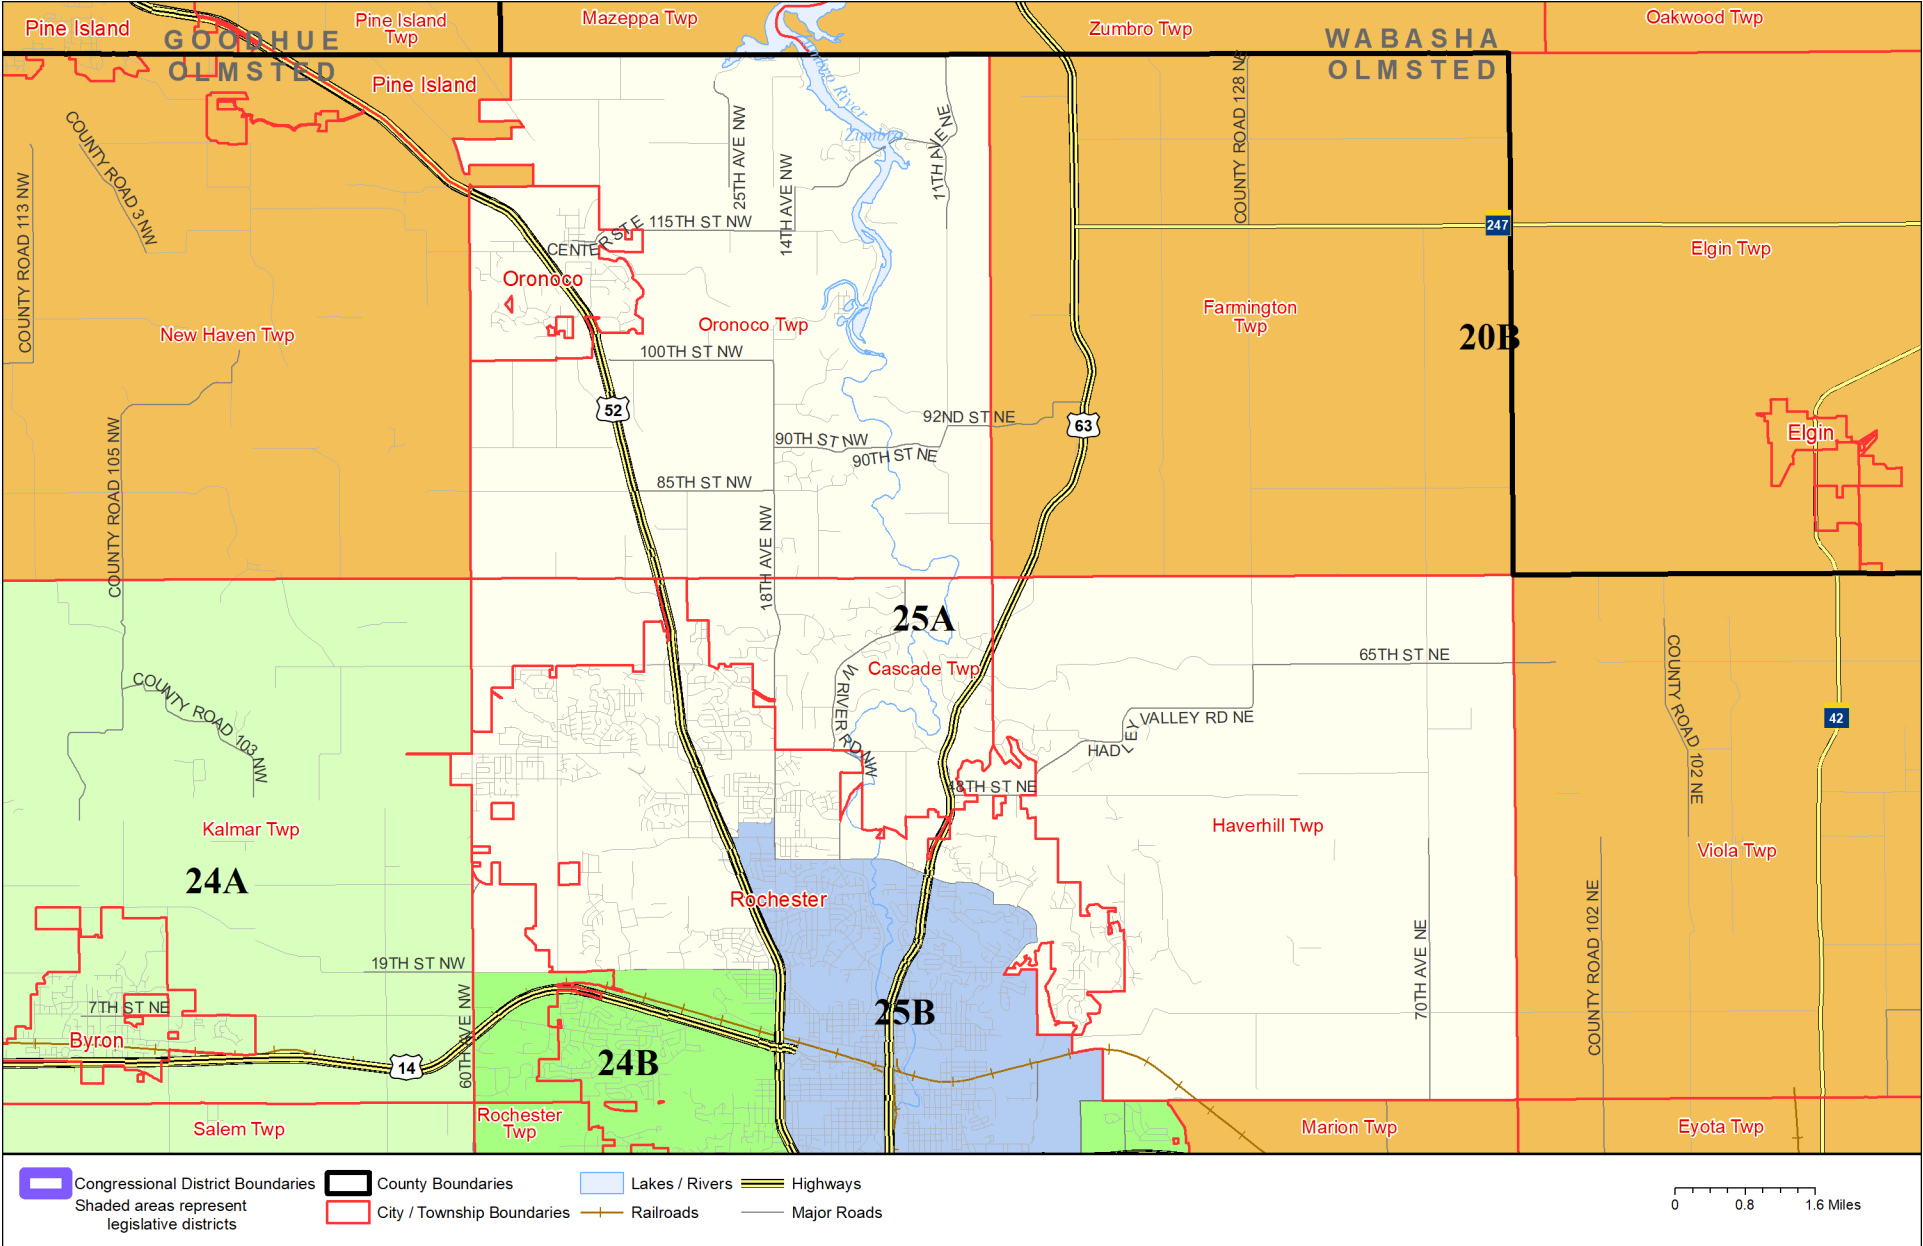

Legislative District 25A

Published by Office of the Minnesota Secretary of State, Elections Division. Current as of February 2022. Look up districts & polling places at <https://pollfinder.sos.state.mn.us>

About this map
 This map shows the Congressional and Legislative Districts ordered by the Special Redistricting Panel in the matter of *Wattson, et al. v. Simon, et al*, No. A21-0243 and A21-0546, on February 15, 2022, as modified by 2022 Session Laws Chapter 92, as corrected under *Minnesota Statutes* 2.91, subd. 2, or as adjusted under *Minnesota Statutes* 204B.146, subd. 3. Boundaries from LCC-GIS derived from U.S. Census. Road data is from Mn/DOT and U.S. Census (Statewide) and NCompass (Metro). Rail data is from Mn/DOT. Water data is from MN DNR.

District Description

Territory of Minnesota Legislative District 25A:

- This area in Olmsted County:
 - These precincts in Cascade Twp:
 - CASCADE TWP. P-1
 - CASCADE TWP. P-2
 - Haverhill Twp
 - Oronoco
 - Oronoco Twp
 - These precincts in Rochester:
 - ROCHESTER W3 P1
 - ROCHESTER W3 P10
 - ROCHESTER W3 P11
 - ROCHESTER W3 P12
 - ROCHESTER W3 P13
 - ROCHESTER W3 P2
 - ROCHESTER W3 P3
 - ROCHESTER W3 P4
 - ROCHESTER W3 P5
 - ROCHESTER W3 P6
 - ROCHESTER W3 P7
 - ROCHESTER W3 P8
 - ROCHESTER W3 P9
 - ROCHESTER W5 P1
 - ROCHESTER W5 P2
 - ROCHESTER W5 P6
 - ROCHESTER W6 P1
 - ROCHESTER W6 P10
 - ROCHESTER W6 P11
 - ROCHESTER W6 P2
 - ROCHESTER W6 P3
 - ROCHESTER W6 P4
 - ROCHESTER W6 P6