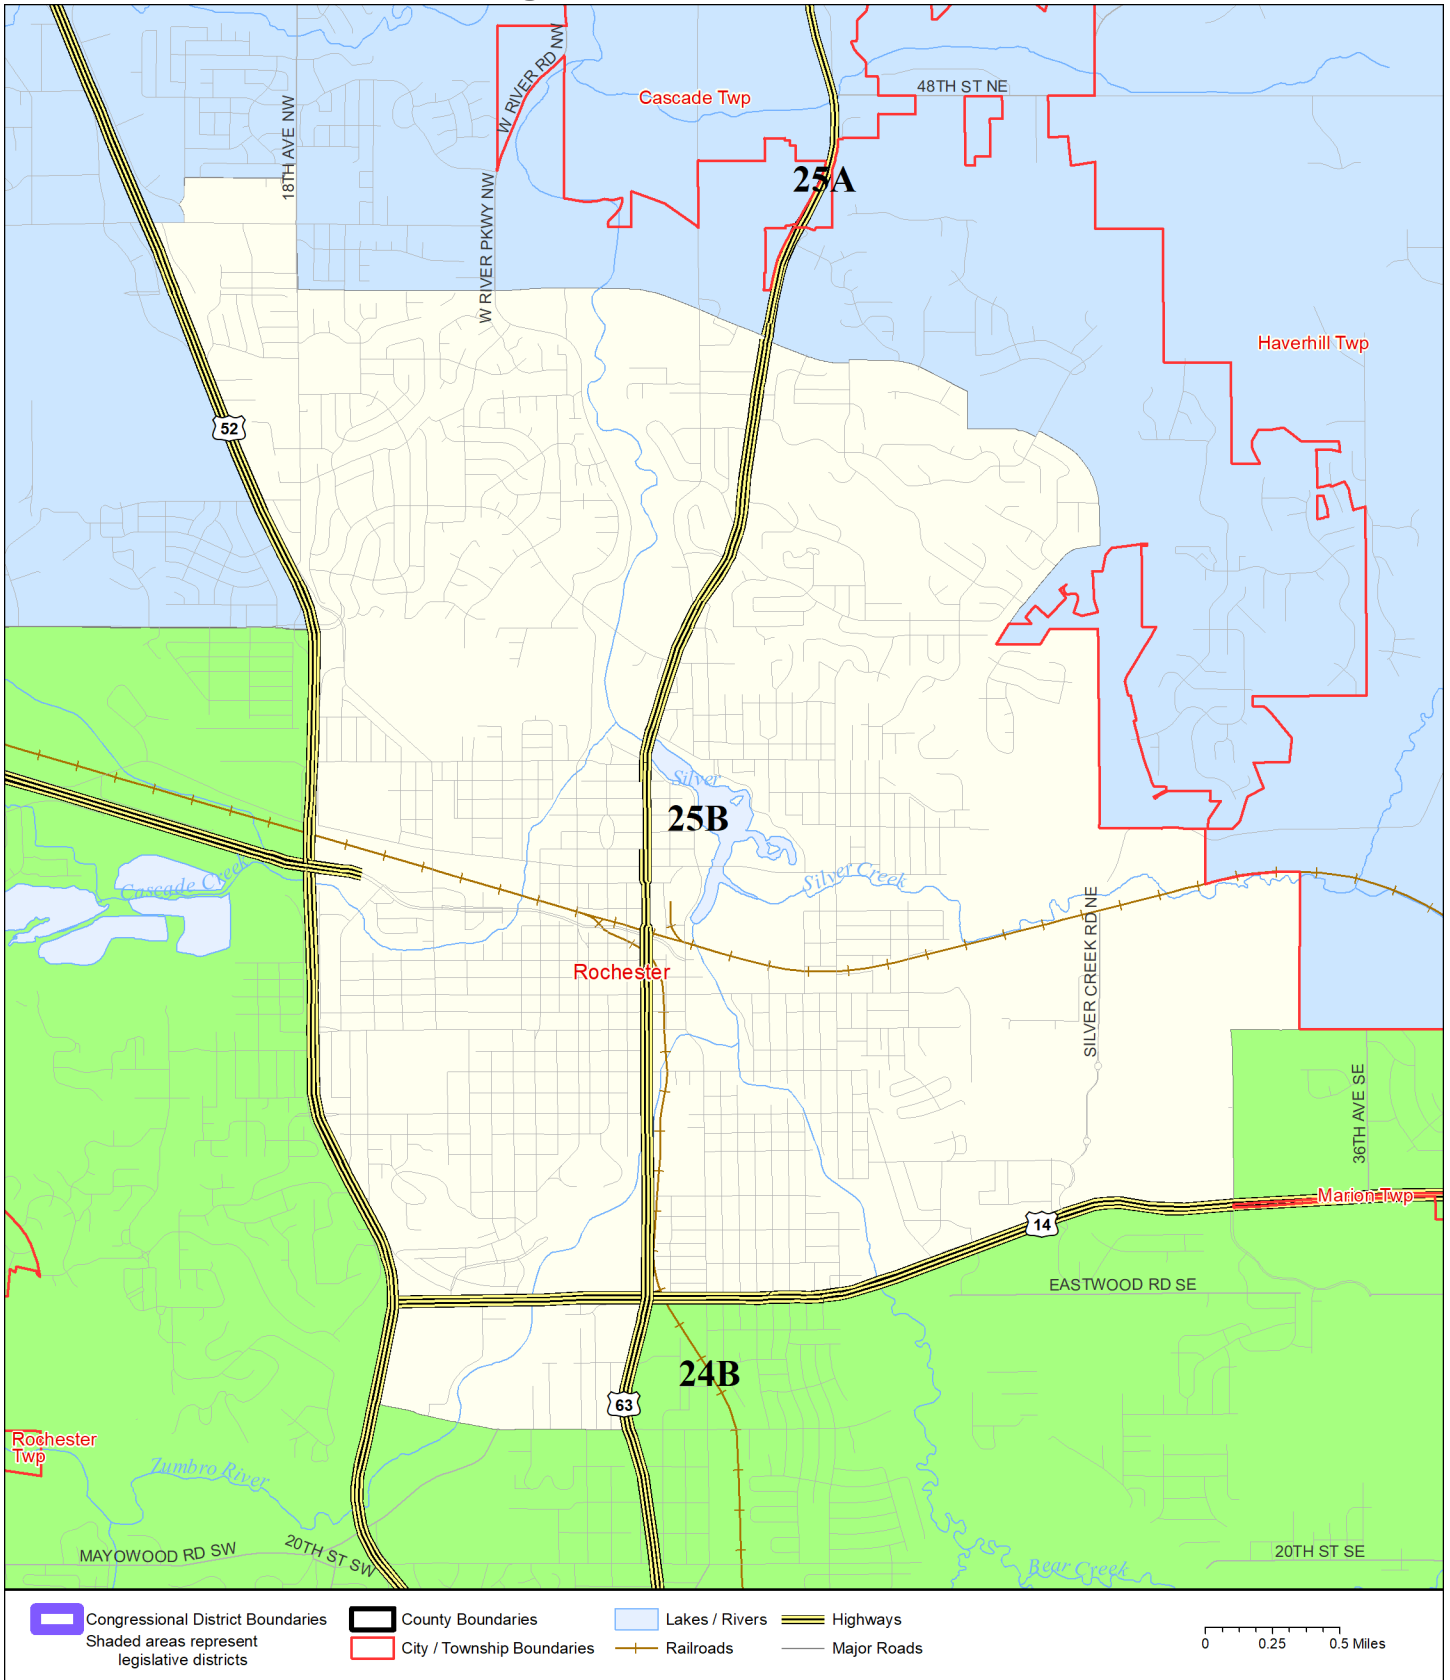

Legislative District 25B

Published by Office of the Minnesota Secretary of State, Elections Division. Current as of February 2022. Look up districts & polling places at <https://pollfinder.sos.state.mn.us>

About this map

This map shows the Congressional and Legislative Districts ordered by the Special Redistricting Panel in the matter of *Wattson, et al. v. Simon, et al*, No. A21-0243 and A21-0546, on February 15, 2022, as modified by 2022 Session Laws Chapter 92, as corrected under *Minnesota Statutes* 2.91, subd. 2, or as adjusted under *Minnesota Statutes* 204B.146, subd. 3. Boundaries from LCC-GIS derived from U.S. Census. Road data is from Mn/DOT and U.S. Census (Statewide) and NCompass (Metro). Rail data is from Mn/DOT. Water data is from MN DNR.

District Description

Territory of Minnesota Legislative District 25B:

- This area in Olmsted County:
 - These precincts in Rochester:
 - ROCHESTER W1 P3
 - ROCHESTER W2 P12
 - ROCHESTER W2 P13
 - ROCHESTER W2 P7
 - ROCHESTER W2 P8
 - ROCHESTER W4 P1
 - ROCHESTER W4 P2
 - ROCHESTER W4 P3
 - ROCHESTER W4 P4
 - ROCHESTER W4 P5
 - ROCHESTER W4 P6
 - ROCHESTER W4 P7
 - ROCHESTER W5 P10
 - ROCHESTER W5 P11
 - ROCHESTER W5 P12
 - ROCHESTER W5 P13
 - ROCHESTER W5 P3
 - ROCHESTER W5 P4
 - ROCHESTER W5 P5
 - ROCHESTER W5 P7
 - ROCHESTER W5 P8
 - ROCHESTER W5 P9
 - ROCHESTER W6 P12
 - ROCHESTER W6 P13
 - ROCHESTER W6 P5
 - ROCHESTER W6 P7
 - ROCHESTER W6 P8
 - ROCHESTER W6 P9