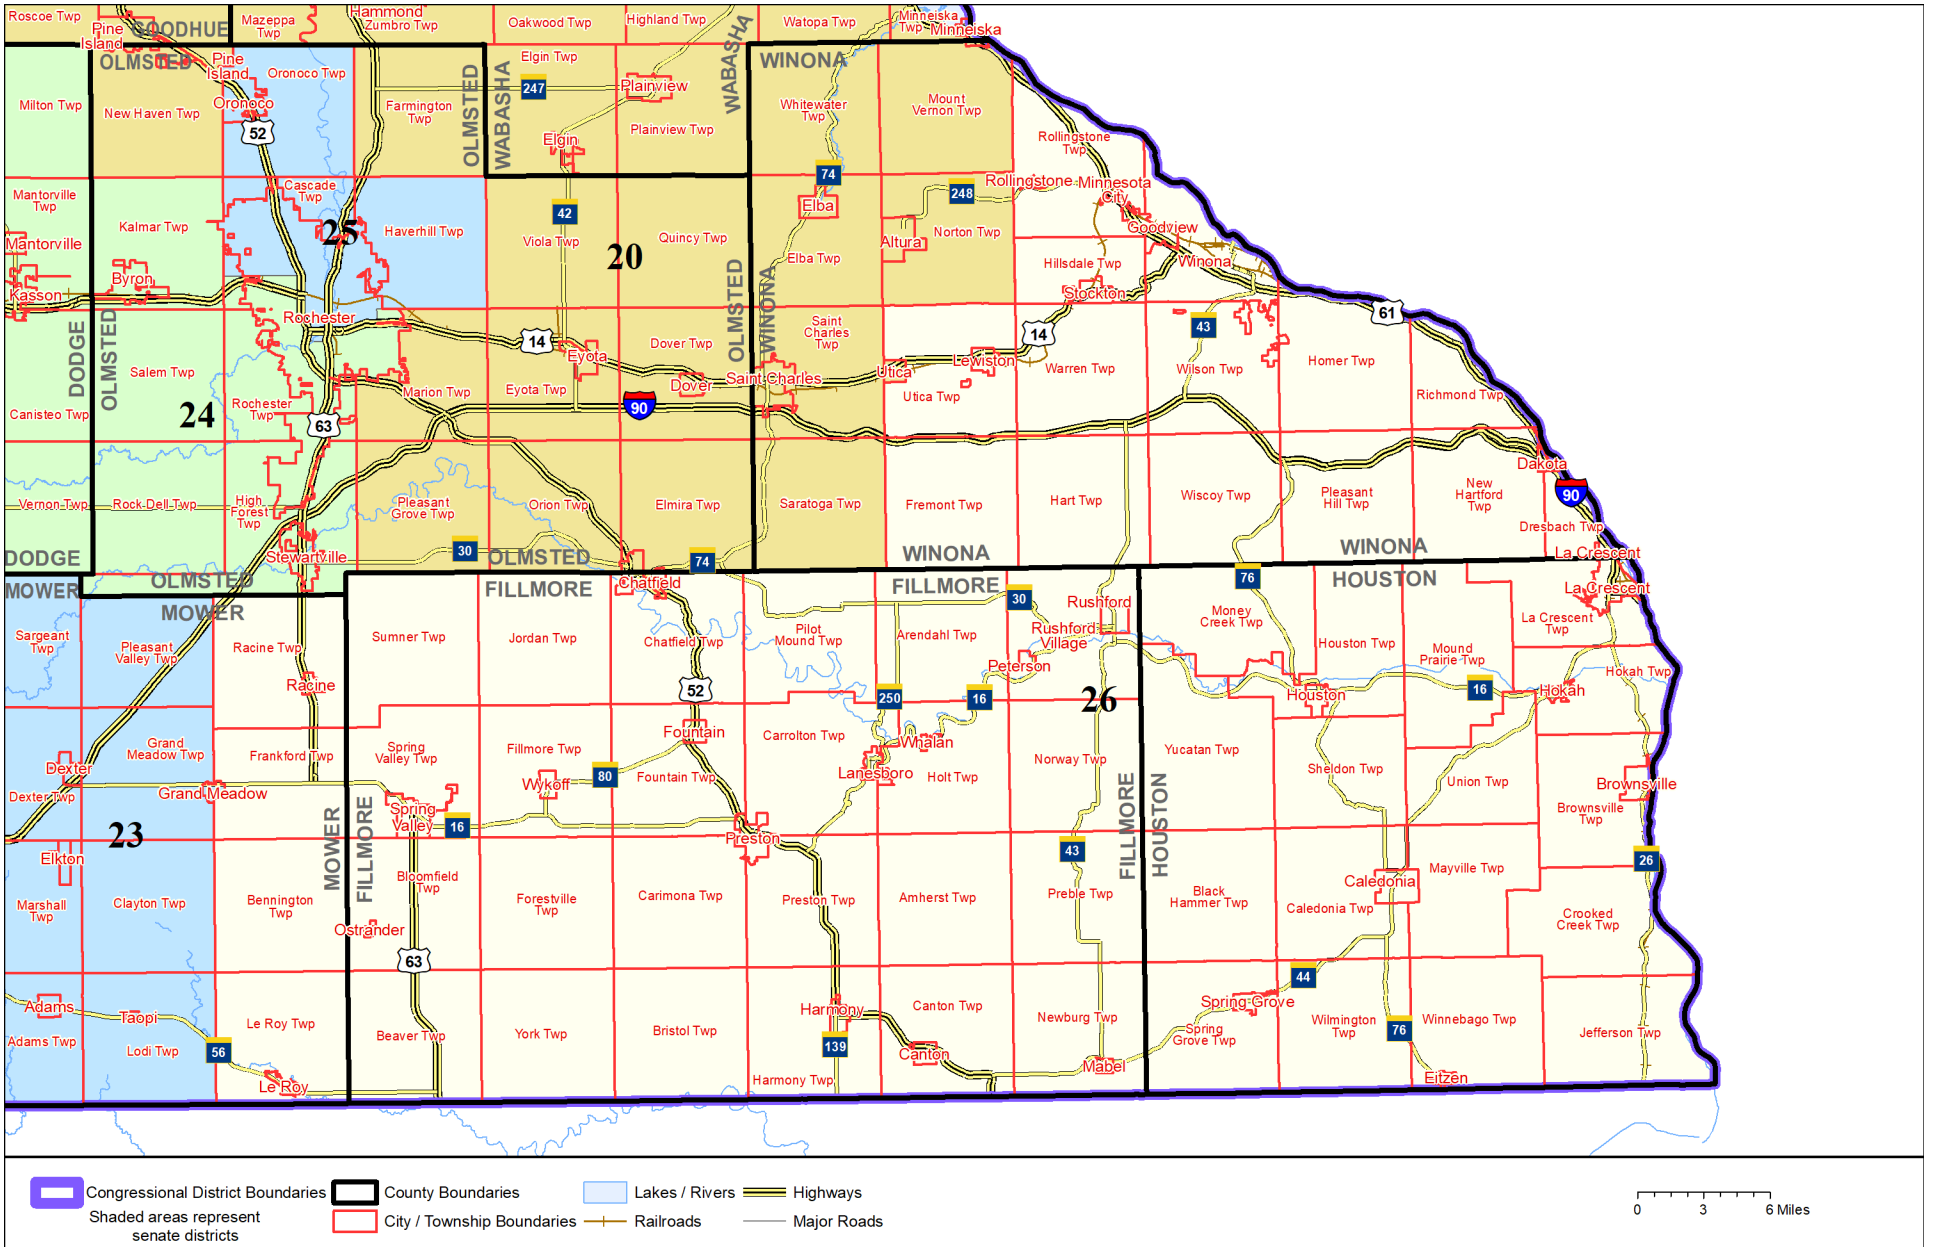

# Senate District 26

Published by Office of the Minnesota Secretary of State, Elections Division. Current as of February 2022. Look up districts & polling places at <https://pollfinder.sos.state.mn.us>

### About this map

This map shows the Congressional and Legislative Districts ordered by the Special Redistricting Panel in the matter of *Watson, et al. v. Simon, et al*, No. A21-0243 and A21-0546, on February 15, 2022, as modified by 2022 Session Laws Chapter 92, as corrected under *Minnesota Statutes* 2.91, subd. 2, or as adjusted under *Minnesota Statutes* 204B.146, subd. 3. Boundaries from LCC-GIS derived from U.S. Census. Road data is from Mn/DOT and U.S. Census (Statewide) and NCompass (Metro). Rail data is from Mn/DOT. Water data is from MN DNR.

## District Description

Territory of Minnesota Senate District 26:

- Fillmore County
- Houston County
- This area in Mower County:
  - Bennington Twp
  - Frankford Twp
  - Le Roy
  - Le Roy Twp
  - Racine
  - Racine Twp
- This area in Winona County:
  - Dakota
  - Dresbach Twp
  - Fremont Twp
  - Goodview
  - Hart Twp
  - Hillsdale Twp
  - Homer Twp
  - La Crescent
  - Lewiston
  - Minnesota City
  - New Hartford Twp
  - Pleasant Hill Twp
  - Richmond Twp
  - Rollingstone
  - Rollingstone Twp
  - Stockton
  - Utica Twp
  - Warren Twp
  - Wilson Twp
  - Winona
  - Wiscoy Twp