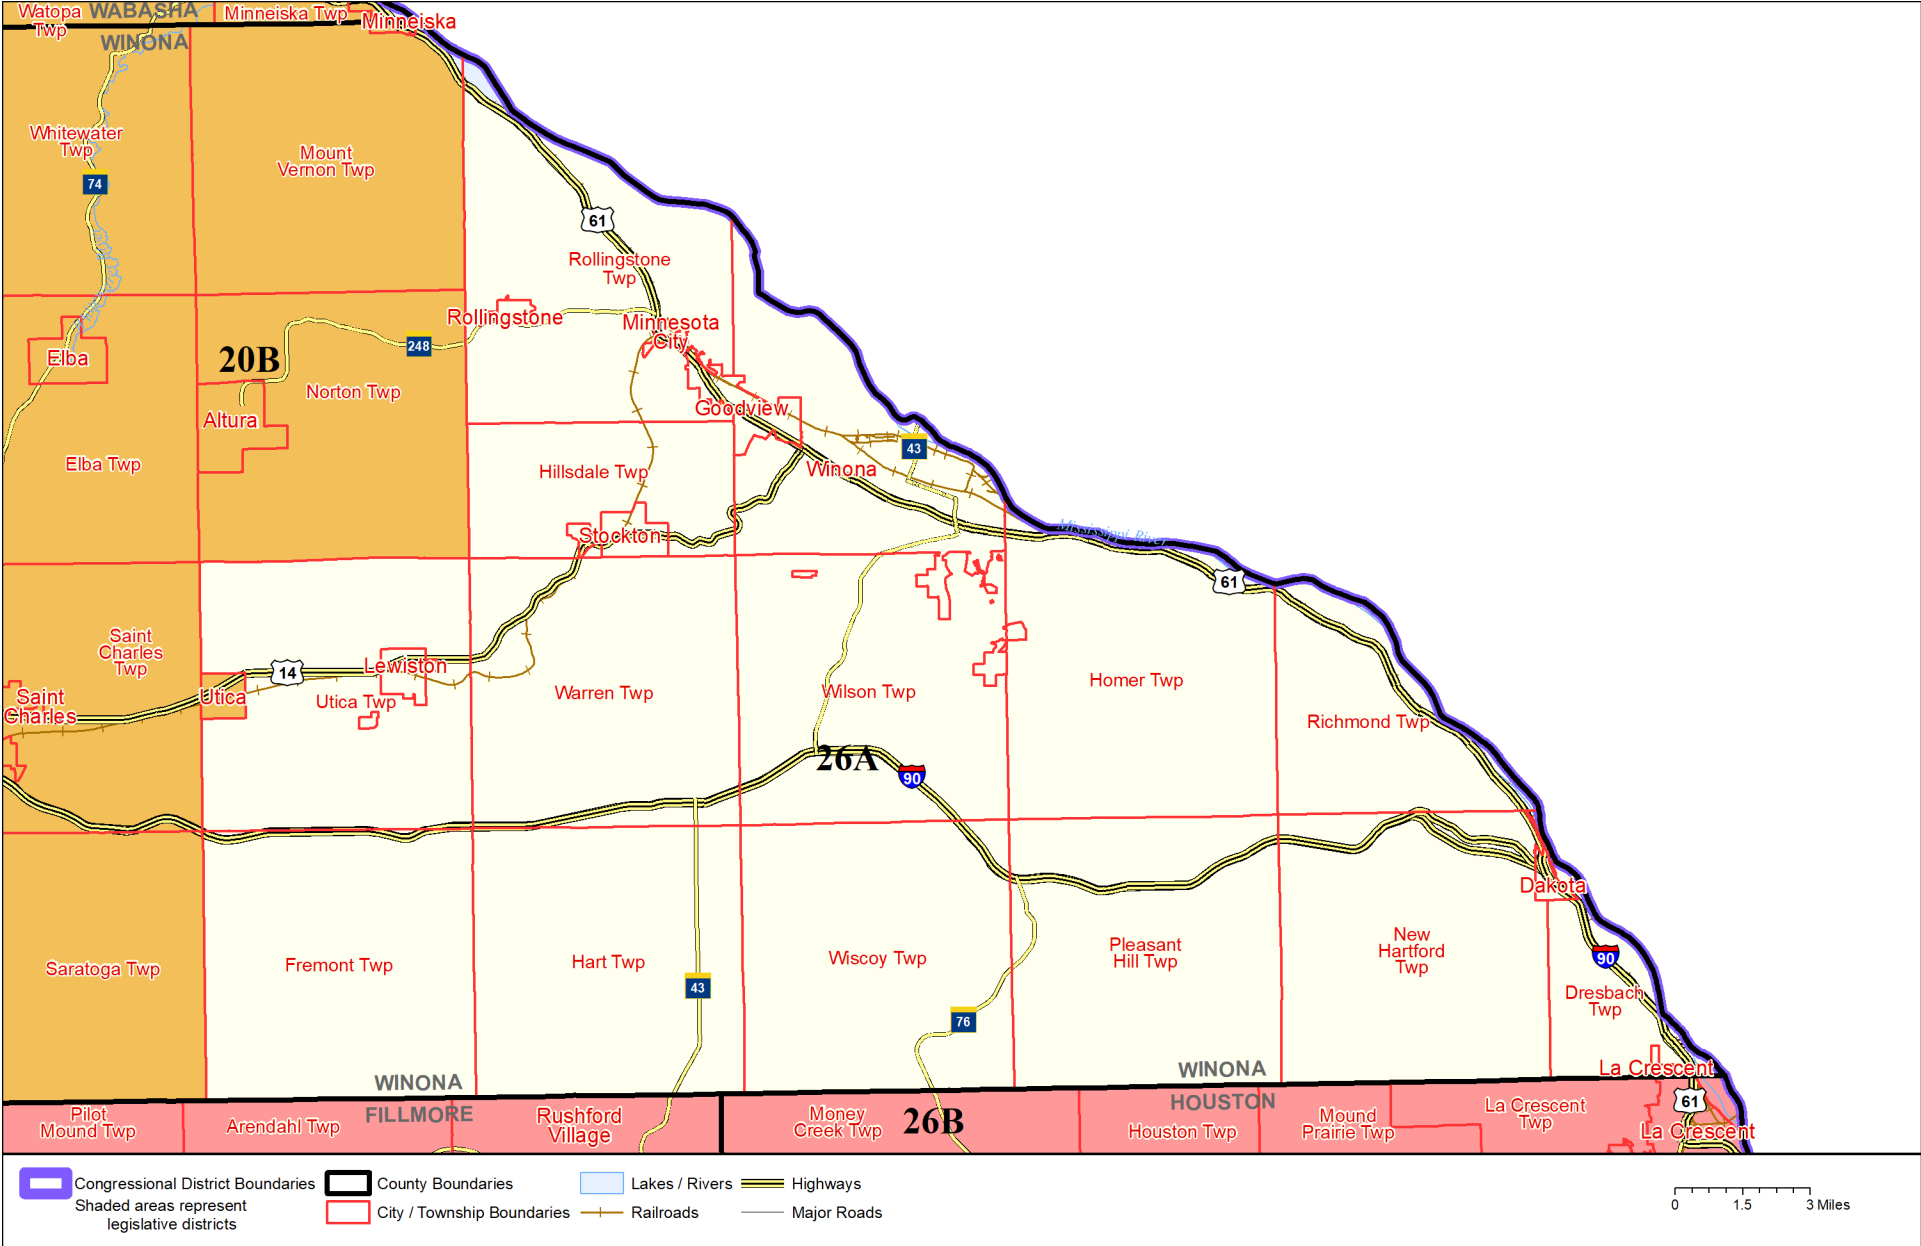

Legislative District 26A

Published by Office of the Minnesota Secretary of State, Elections Division. Current as of February 2022. Look up districts & polling places at <https://pollfinder.sos.state.mn.us>

About this map
 This map shows the Congressional and Legislative Districts ordered by the Special Redistricting Panel in the matter of *Wattson, et al. v. Simon, et al*, No. A21-0243 and A21-0546, on February 15, 2022, as modified by 2022 Session Laws Chapter 92, as corrected under *Minnesota Statutes* 2.91, subd. 2, or as adjusted under *Minnesota Statutes* 204B.146, subd. 3. Boundaries from LCC-GIS derived from U.S. Census. Road data is from Mn/DOT and U.S. Census (Statewide) and NCompass (Metro). Rail data is from Mn/DOT. Water data is from MN DNR.

District Description

Territory of Minnesota Legislative District 26A:

- This area in Winona County:
 - Dakota
 - Dresbach Twp
 - Fremont Twp
 - Goodview
 - Hart Twp
 - Hillsdale Twp
 - Homer Twp
 - La Crescent
 - Lewiston
 - Minnesota City
 - New Hartford Twp
 - Pleasant Hill Twp
 - Richmond Twp
 - Rollingstone
 - Rollingstone Twp
 - Stockton
 - Utica Twp
 - Warren Twp
 - Wilson Twp
 - Winona
 - Wiscoy Twp