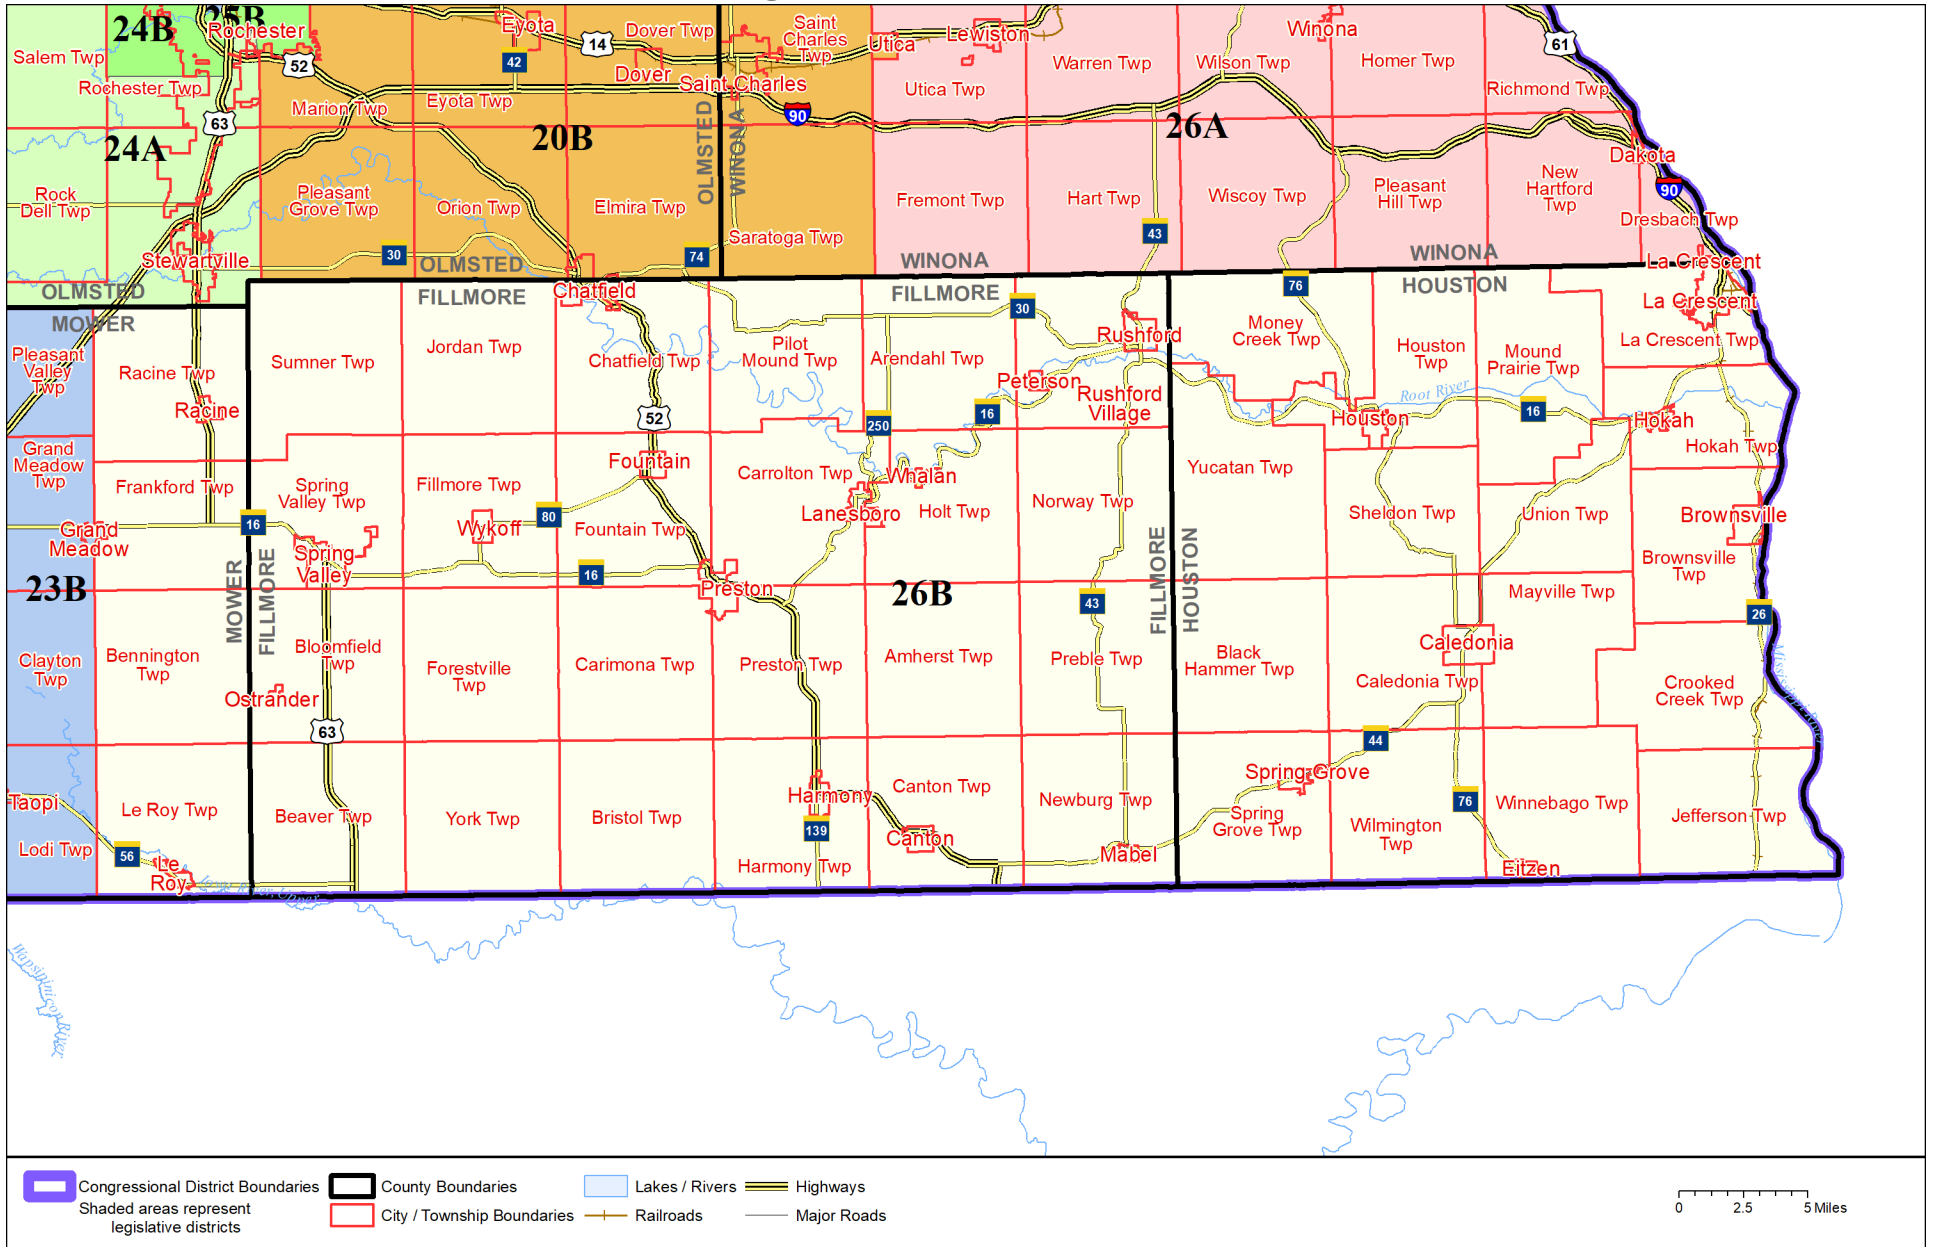

Legislative District 26B

Published by Office of the Minnesota Secretary of State, Elections Division. Current as of February 2022. Look up districts & polling places at <https://pollfinder.sos.state.mn.us>

About this map

This map shows the Congressional and Legislative Districts ordered by the Special Redistricting Panel in the matter of *Watson, et al. v. Simon, et al*, No. A21-0243 and A21-0546, on February 15, 2022, as modified by 2022 Session Laws Chapter 92, as corrected under *Minnesota Statutes* 2.91, subd. 2, or as adjusted under *Minnesota Statutes* 204B.146, subd. 3. Boundaries from LCC-GIS derived from U.S. Census. Road data is from Mn/DOT and U.S. Census (Statewide) and NCompass (Metro). Rail data is from Mn/DOT. Water data is from MN DNR.

District Description

Territory of Minnesota Legislative District 26B:

- Fillmore County
- Houston County
- This area in Mower County:
 - Bennington Twp
 - Frankford Twp
 - Le Roy
 - Le Roy Twp
 - Racine
 - Racine Twp