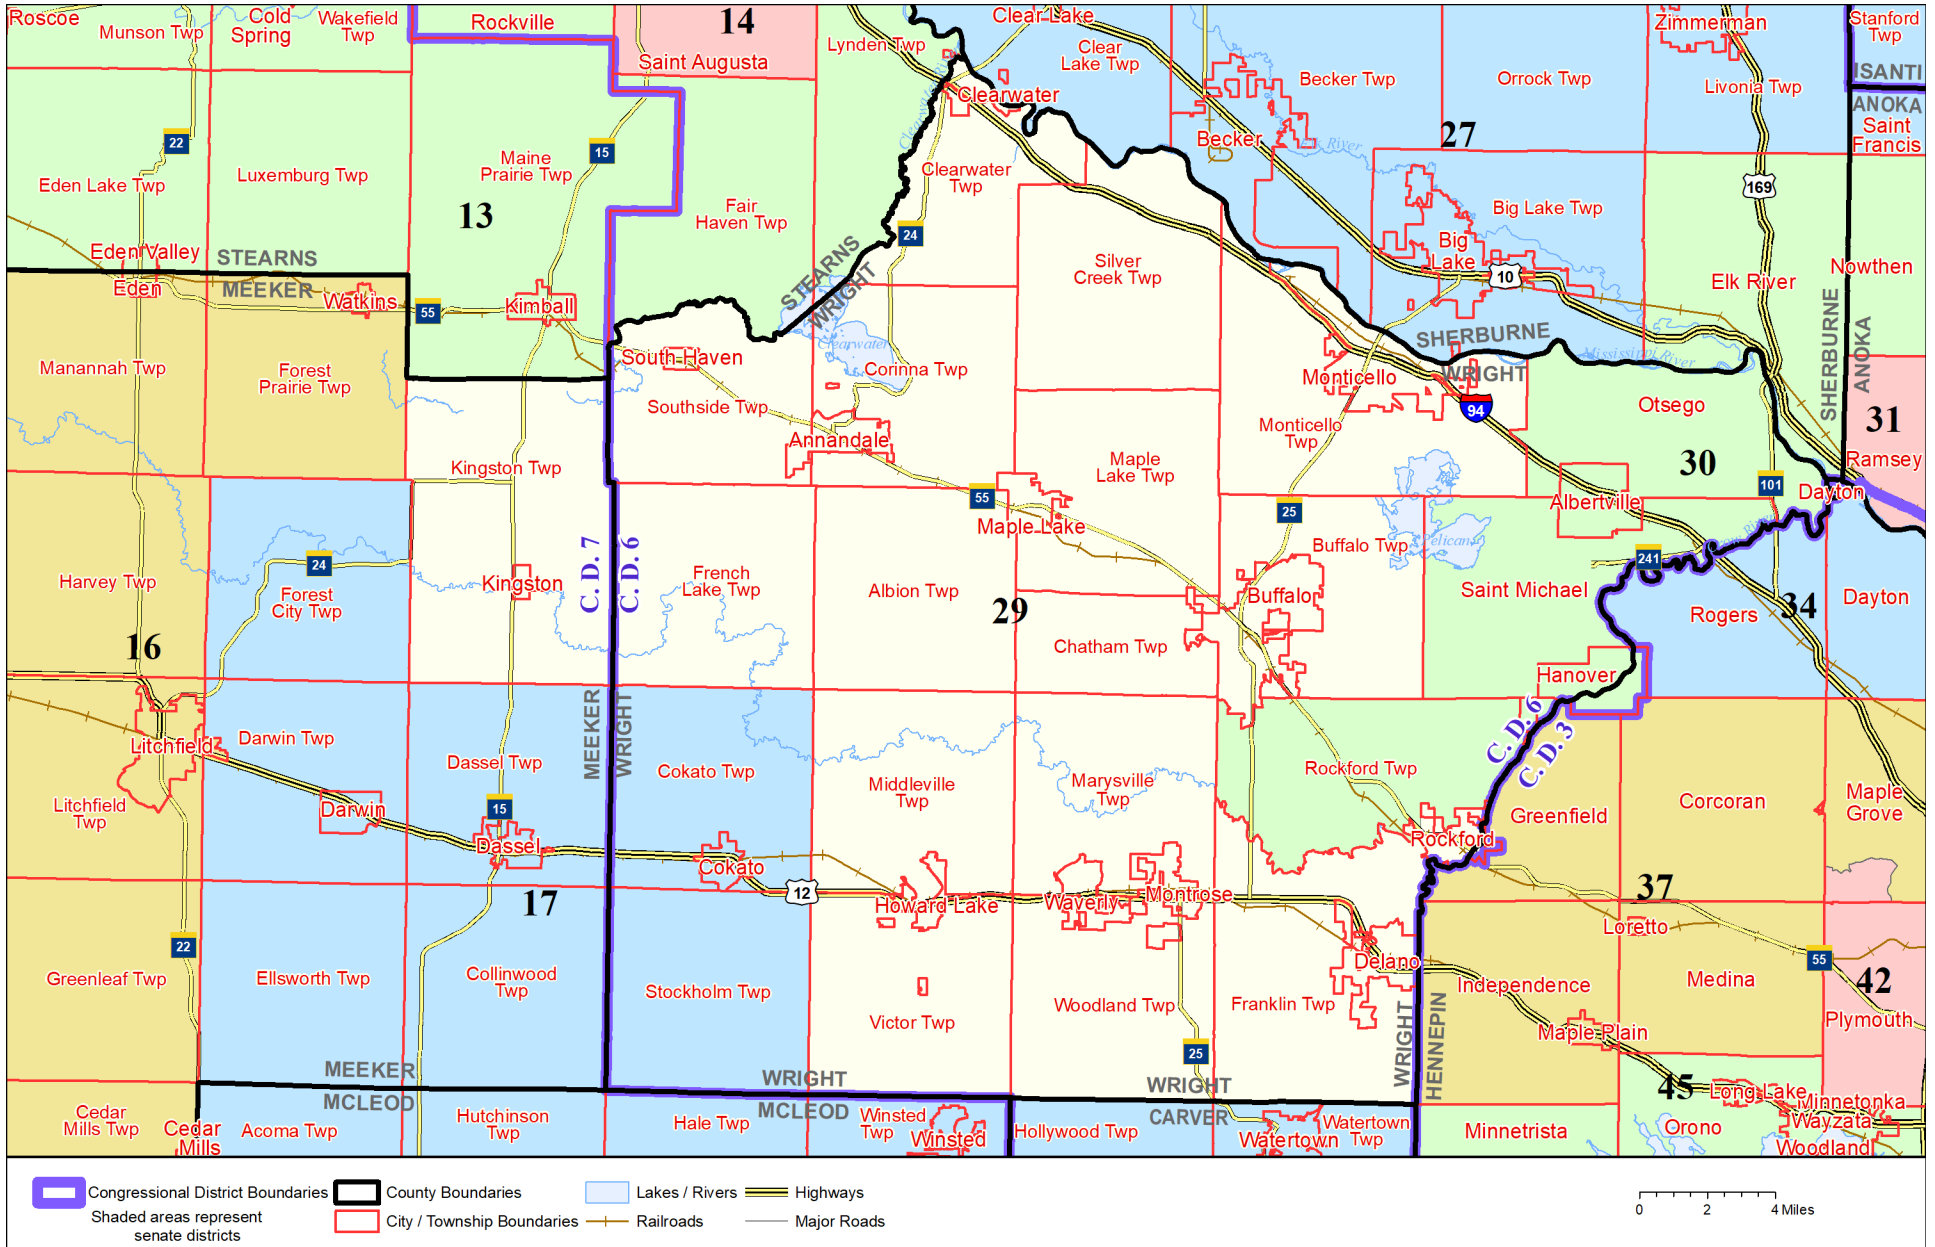

Senate District 29

Published by Office of the Minnesota Secretary of State, Elections Division. Current as of February 2022. Look up districts & polling places at <https://pollfinder.sos.state.mn.us>

About this map

This map shows the Congressional and Legislative Districts ordered by the Special Redistricting Panel in the matter of *Watson, et al. v. Simon, et al*, No. A21-0243 and A21-0546, on February 15, 2022, as modified by 2022 Session Laws Chapter 92, as corrected under *Minnesota Statutes* 2.91, subd. 2, or as adjusted under *Minnesota Statutes* 204B.146, subd. 3. Boundaries from LCC-GIS derived from U.S. Census. Road data is from Mn/DOT and U.S. Census (Statewide) and NCompass (Metro). Rail data is from Mn/DOT. Water data is from MN DNR.

District Description

Territory of Minnesota Senate District 29:

- This area in Hennepin County:
 - Rockford
- This area in Meeker County:
 - Kingston
 - Kingston Twp
- This area in Wright County:
 - Albion Twp
 - Annandale
 - Buffalo
 - Buffalo Twp
 - Chatham Twp
 - Clearwater
 - Clearwater Twp
 - Corinna Twp
 - Delano
 - Franklin Twp
 - French Lake Twp
 - Howard Lake
 - Maple Lake
 - Maple Lake Twp
 - Marysville Twp
 - Middleville Twp
 - Monticello
 - Monticello Twp
 - Montrose
 - Rockford
 - These precincts in Rockford Twp:
 - ROCKFORD TOWNSHIP P2
 - Silver Creek Twp
 - South Haven
 - Southside Twp
 - Victor Twp
 - Waverly
 - Woodland Twp