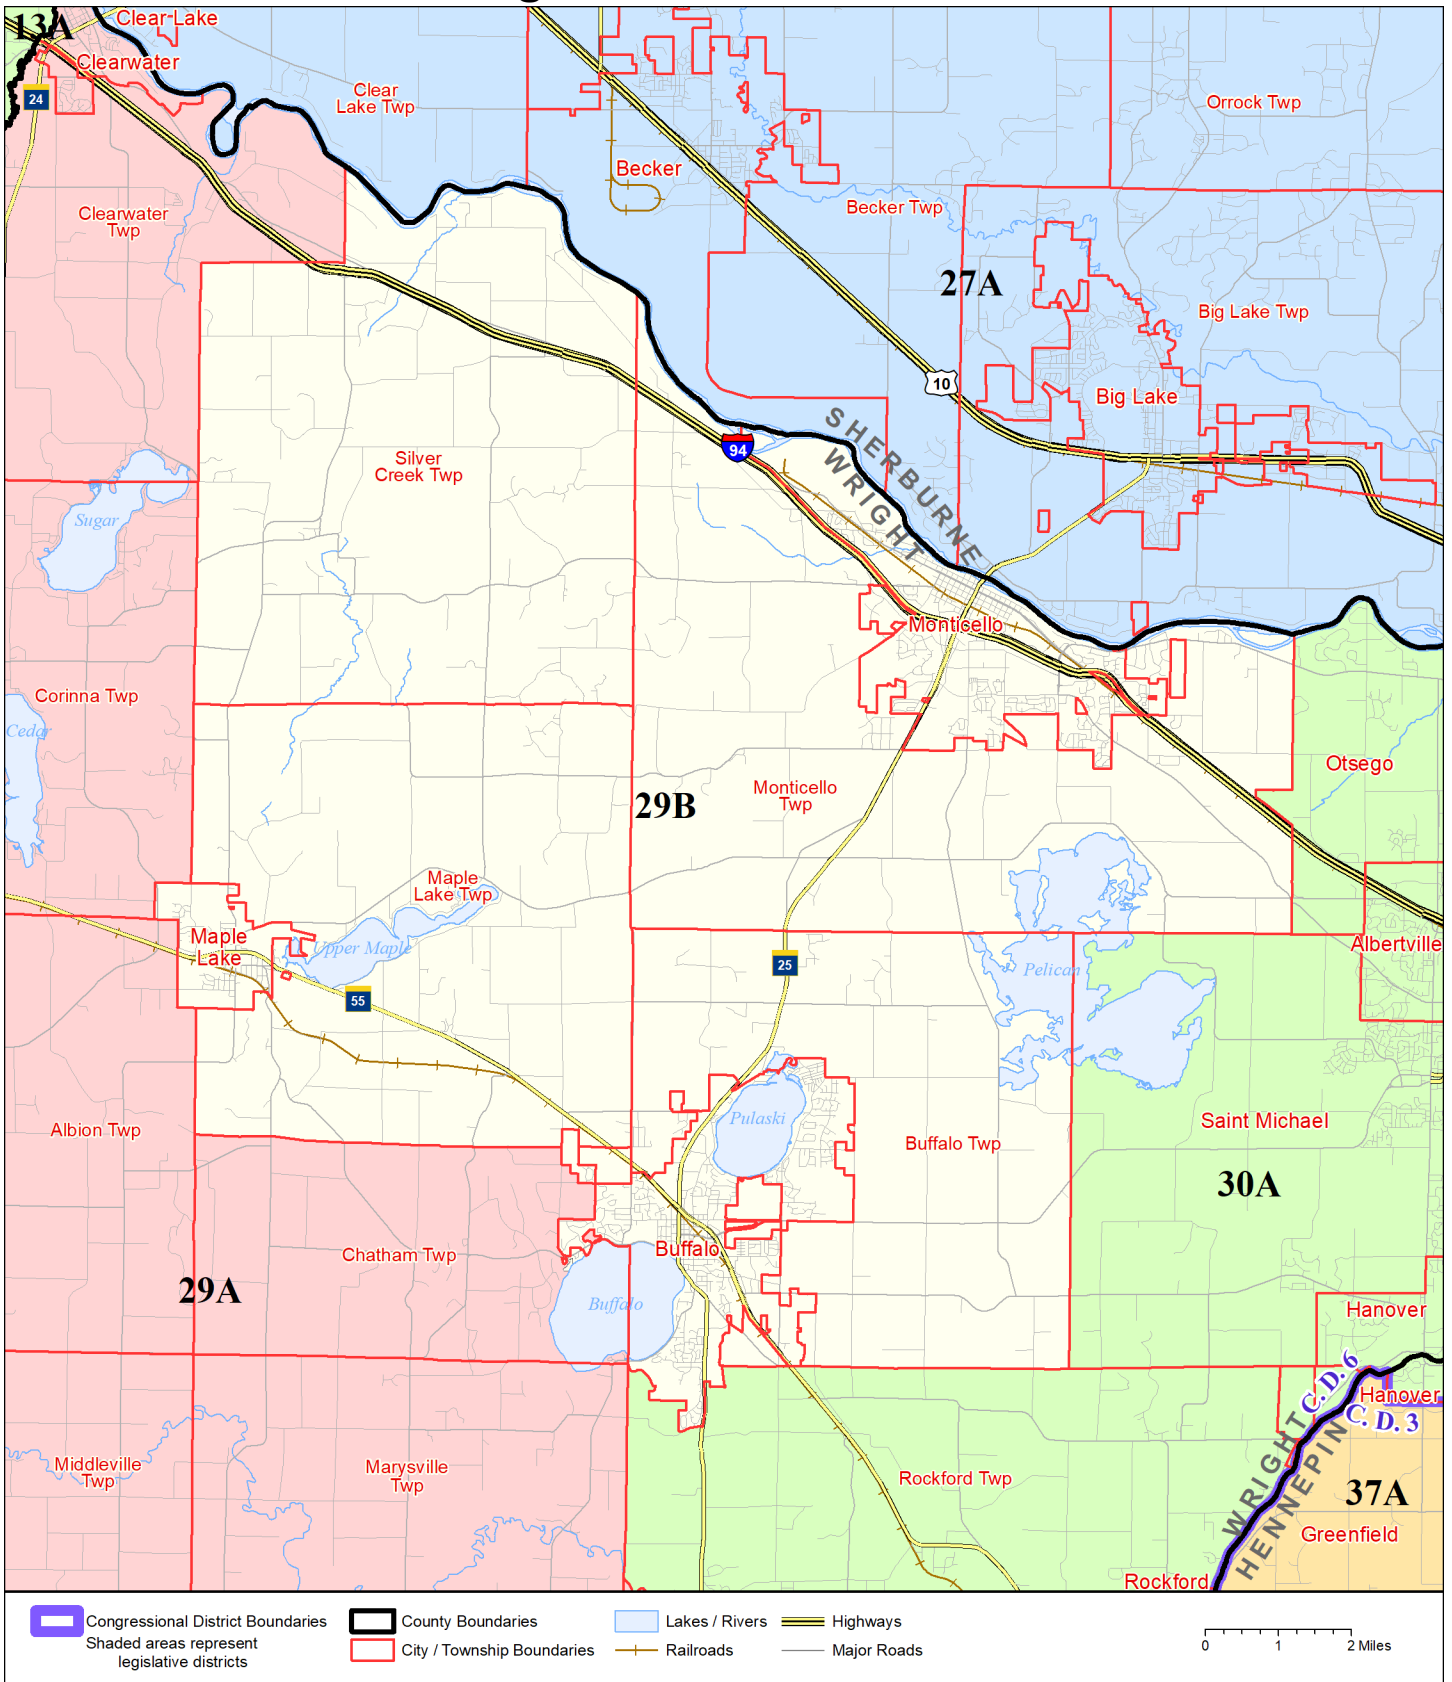

# Legislative District 29B

Published by Office of the Minnesota Secretary of State, Elections Division. Current as of February 2022. Look up districts & polling places at <https://pollfinder.sos.state.mn.us>

## About this map

This map shows the Congressional and Legislative Districts ordered by the Special Redistricting Panel in the matter of *Wattson, et al. v. Simon, et al*, No. A21-0243 and A21-0546, on February 15, 2022, as modified by 2022 Session Laws Chapter 92, as corrected under *Minnesota Statutes* 2.91, subd. 2, or as adjusted under *Minnesota Statutes* 204B.146, subd. 3. Boundaries from LCC-GIS derived from U.S. Census. Road data is from Mn/DOT and U.S. Census (Statewide) and NCompass (Metro). Rail data is from Mn/DOT. Water data is from MN DNR.

## District Description

Territory of Minnesota Legislative District 29B:

- This area in Wright County:
  - Buffalo
  - Buffalo Twp
  - These precincts in Chatham Twp:
    - CHATHAM TOWNSHIP P2
  - Maple Lake
  - Maple Lake Twp
  - Monticello
  - Monticello Twp
  - Silver Creek Twp