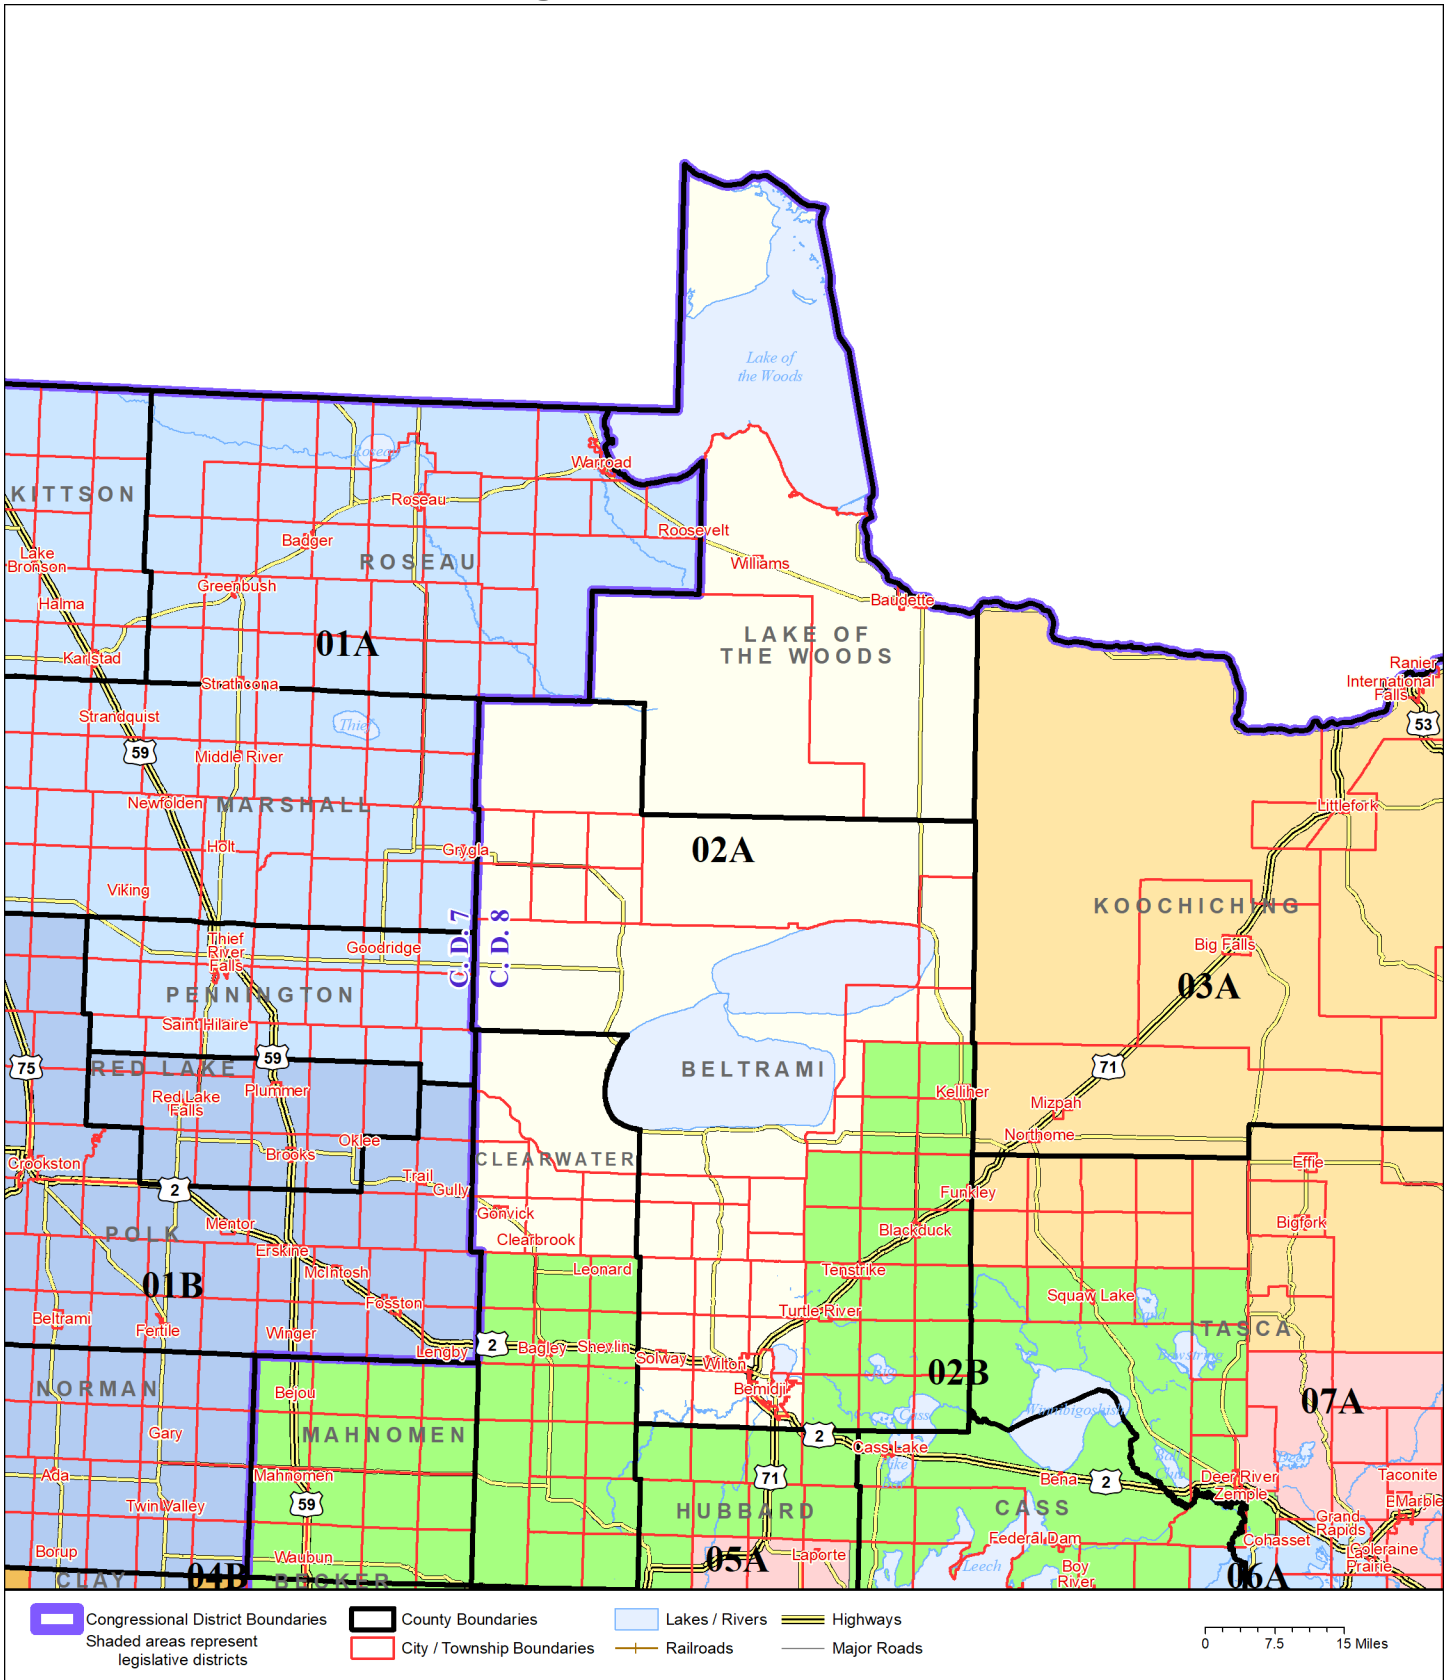

Legislative District 2A

Published by Office of the Minnesota Secretary of State, Elections Division. Current as of February 2022. Look up districts & polling places at <https://pollfinder.sos.state.mn.us>

About this map

This map shows the Congressional and Legislative Districts ordered by the Special Redistricting Panel in the matter of *Wattson, et al. v. Simon, et al*, No. A21-0243 and A21-0546, on February 15, 2022, as modified by 2022 Session Laws Chapter 92, as corrected under *Minnesota Statutes* 2.91, subd. 2, or as adjusted under *Minnesota Statutes* 204B.146, subd. 3. Boundaries from LCC-GIS derived from U.S. Census. Road data is from Mn/DOT and U.S. Census (Statewide) and NCompass (Metro). Rail data is from Mn/DOT. Water data is from MN DNR.

District Description

Territory of Minnesota Legislative District 2A:

- This area in Beltrami County:
 - Alaska Twp
 - Battle Twp
 - Bemidji
 - Bemidji Twp
 - Benville Twp
 - Buzzle Twp
 - Durand Twp
 - Eckles Twp
 - Grant Valley Twp
 - Hamre Twp
 - Jones Twp
 - Lammers Twp
 - Lee Twp
 - Liberty Twp
 - Maple Ridge Twp
 - Minnie Twp
 - Nebish Twp
 - Northern Twp
 - Quiring Twp
 - Roosevelt Twp
 - Shotley Twp
 - Solway
 - Spruce Grove Twp
 - Steenerson Twp
 - Turtle Lake Twp
 - Waskish Twp
 - Wilton
 - These precincts in unorganized territory:
 - LITTLE ROCK
 - PONEMAH PREC
 - RED LAKE AGENCY PREC
 - REDBY PREC
 - UNORG DIST 1
 - UNORG DIST 2
- This area in Clearwater County:
 - Clearbrook
 - Clover Twp
 - Gonvick
 - Greenwood Twp
 - Hangaard Twp
 - Leon Twp
 - Pine Lake Twp
 - Sinclair Twp
 - Winsor Twp
 - These precincts in unorganized territory:
 - RED LAKE RESERVATION
- Lake Of The Woods County