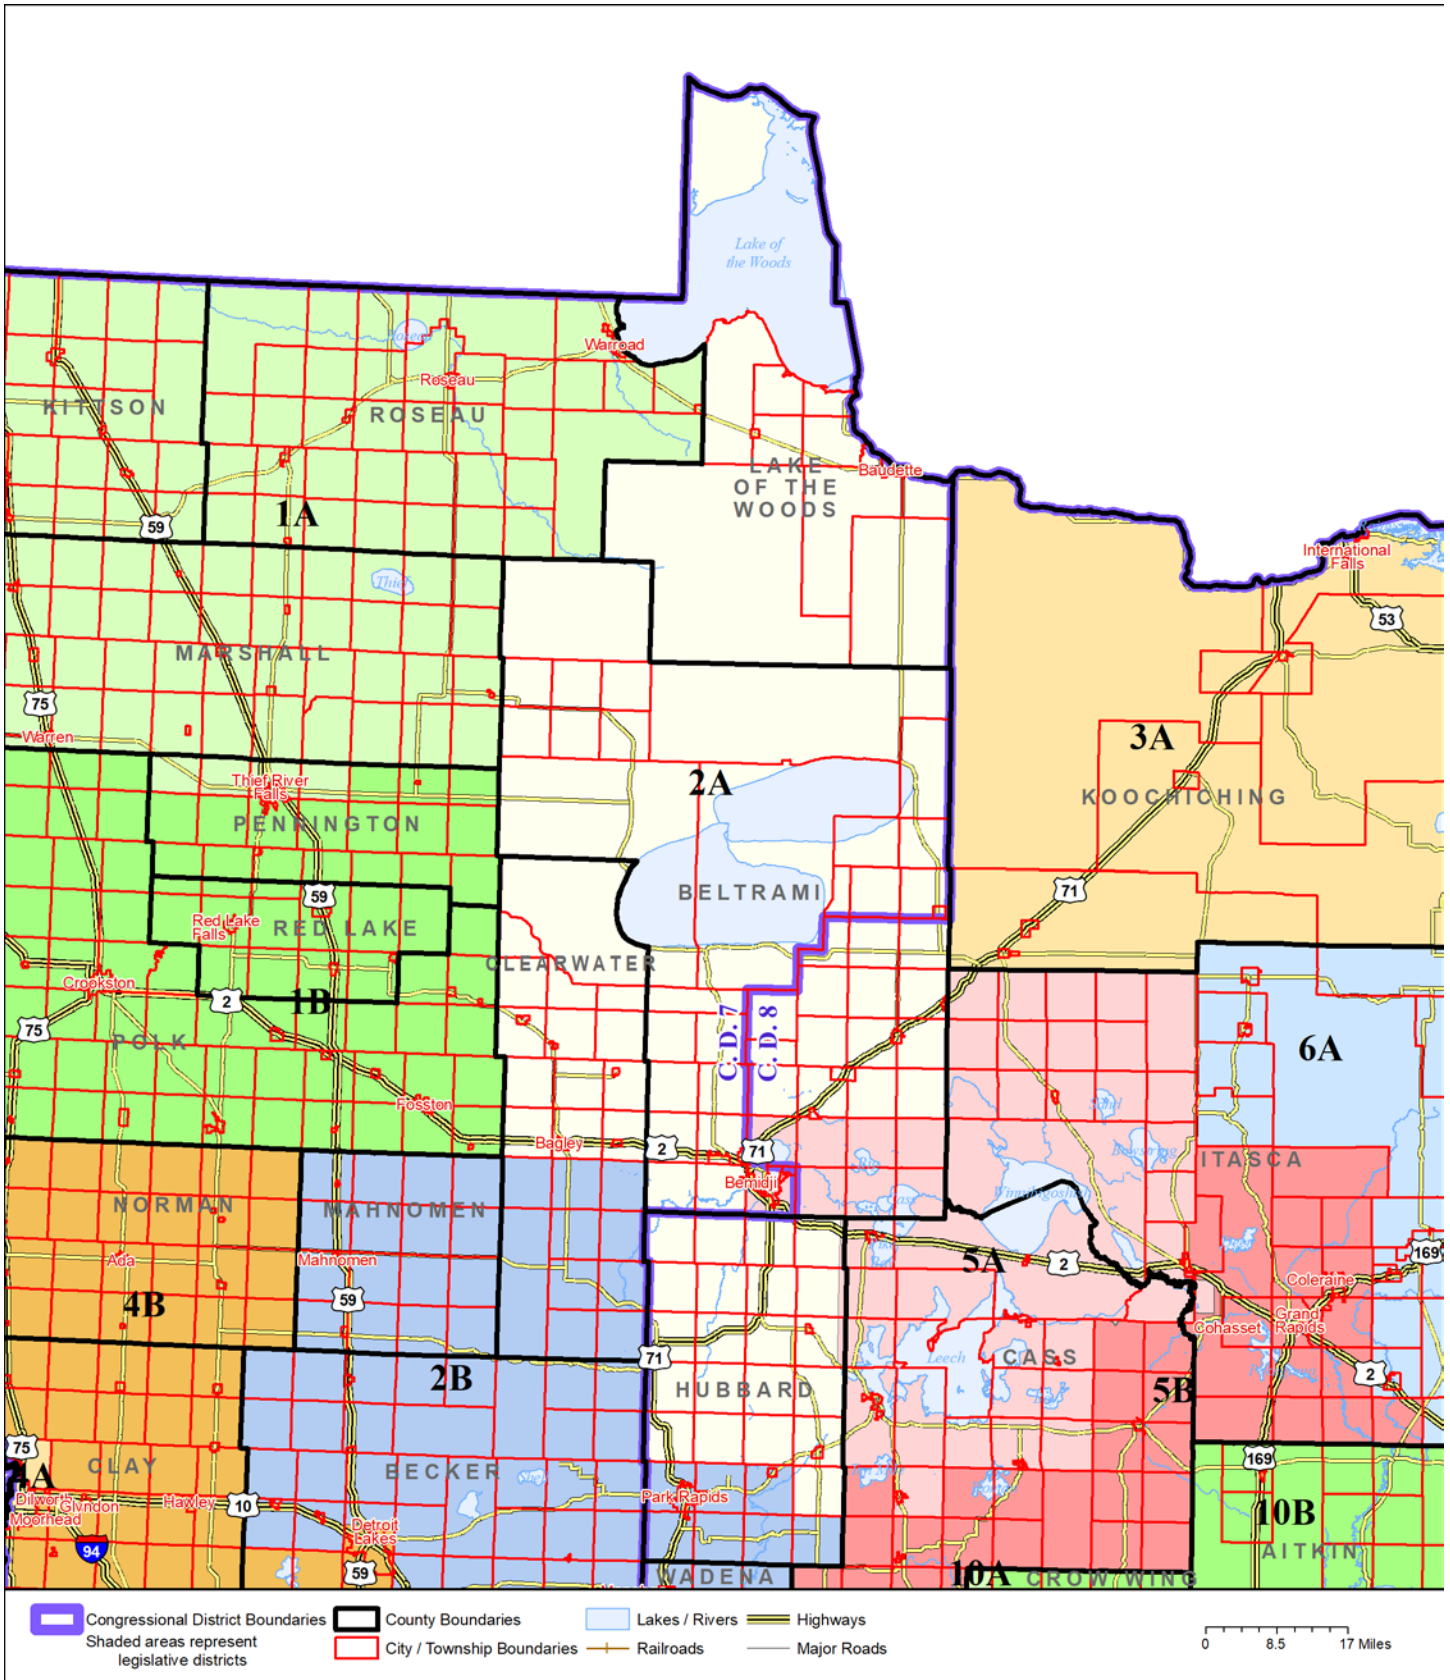

Legislative District 2A

Published by Office of the Minnesota Secretary of State, Elections Division. Current as of December 2019. Look up districts & polling places at <https://pollfinder.sos.state.mn.us>

About this map

This map shows the Congressional and Legislative Districts ordered by the Special Redistricting Panel in the matter of *Hippert, et al. v. Ritchie, et al*, No. A11-152, on February 21, 2012, as corrected under *Minnesota Statutes* 2.91, subd. 2 or adjusted under *Minnesota Statutes* 204B.146, subd. 3. Derived from precinct boundaries that are maintained by the Secretary of State and available for download at the [Minnesota Geospatial Commons](https://gisdata.mn.gov) (<https://gisdata.mn.gov>). Road data is from Mn/DOT and U.S. Census (Statewide) and NCompass (Metro). Rail data is from Mn/DOT. Water data is from MN DNR.

District Description

Territory of Minnesota Legislative District 2A:

- This area in Beltrami County:
 - Alaska Twp
 - Battle Twp
 - Benville Twp
 - Birch Twp
 - Blackduck
 - Buzzle Twp
 - Cormant Twp
 - Durand Twp
 - Eckles Twp
 - Funkley
 - Grant Valley Twp
 - Hagali Twp
 - Hamre Twp
 - Hines Twp
 - Hornet Twp
 - Jones Twp
 - Kelliher
 - Kelliher Twp
 - Lammers Twp
 - Langor Twp
 - Lee Twp
 - Liberty Twp
 - Maple Ridge Twp
 - Minnie Twp
 - Nebish Twp
 - Obrien Twp
 - Port Hope Twp
 - Quiring Twp
 - Roosevelt Twp
 - Shooks Twp
 - Shotley Twp
 - Solway
 - Spruce Grove Twp
 - Steenerson Twp
 - Summit Twp
 - Taylor Twp
 - Tenstrike
 - Turtle Lake Twp
 - Turtle River
 - Waskish Twp
 - Wilton
 - Woodrow Twp
 - These precincts in unorganized territory:
 - LITTLE ROCK
 - PONEMAH PREC
 - RED LAKE AGENCY PREC
 - REDBY PREC
 - UNORG DIST 1
 - UNORG DIST 2