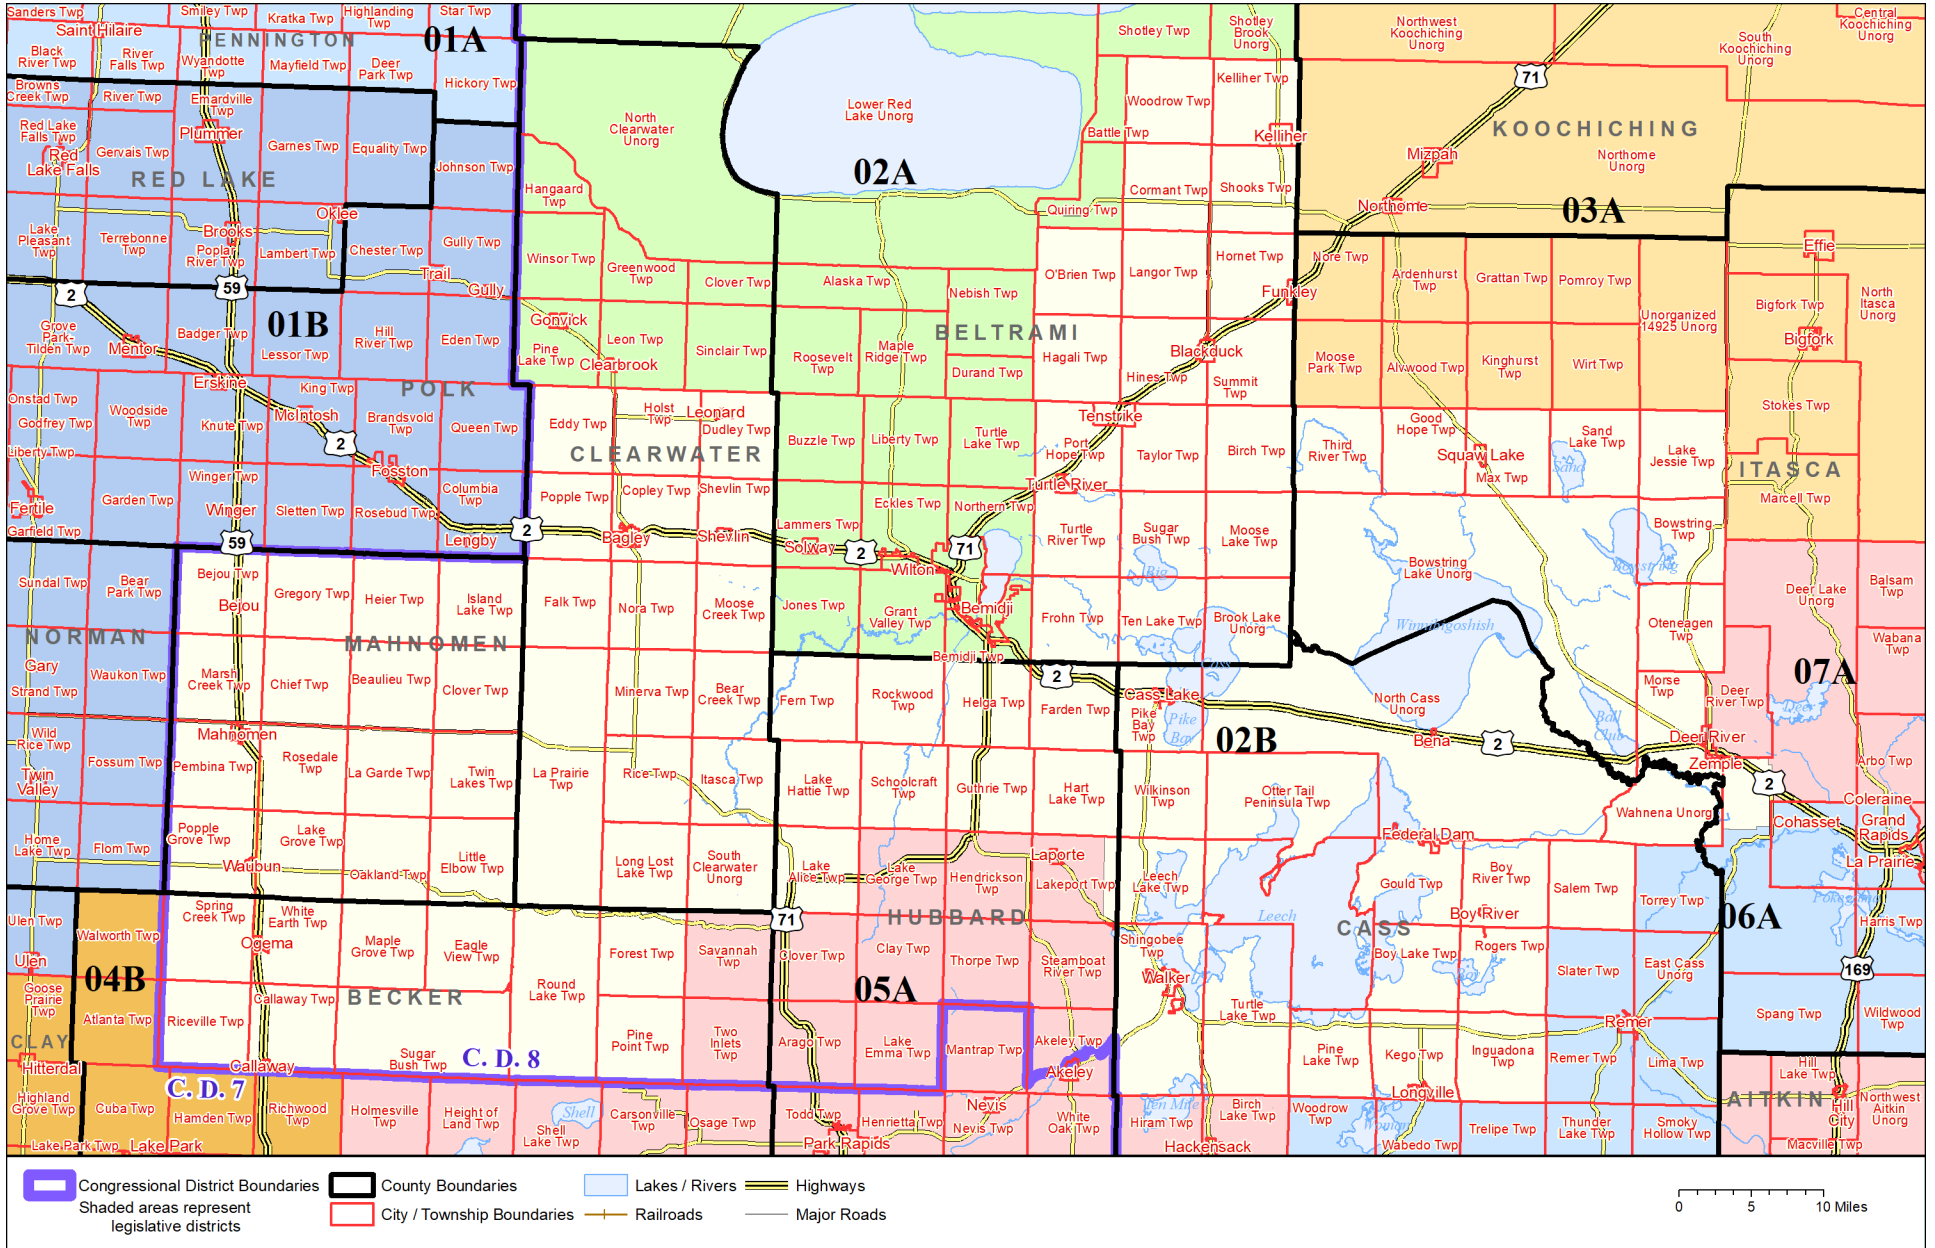

Legislative District 2B

Published by Office of the Minnesota Secretary of State, Elections Division. Current as of February 2022. Look up districts & polling places at <https://pollfinder.sos.state.mn.us>

About this map

This map shows the Congressional and Legislative Districts ordered by the Special Redistricting Panel in the matter of *Wattson, et al. v. Simon, et al*, No. A21-0243 and A21-0546, on February 15, 2022, as modified by 2022 Session Laws Chapter 92, as corrected under *Minnesota Statutes* 2.91, subd. 2, or as adjusted under *Minnesota Statutes* 204B.146, subd. 3. Boundaries from LCC-GIS derived from U.S. Census. Road data is from Mn/DOT and U.S. Census (Statewide) and NCompass (Metro). Rail data is from Mn/DOT. Water data is from MN DNR.