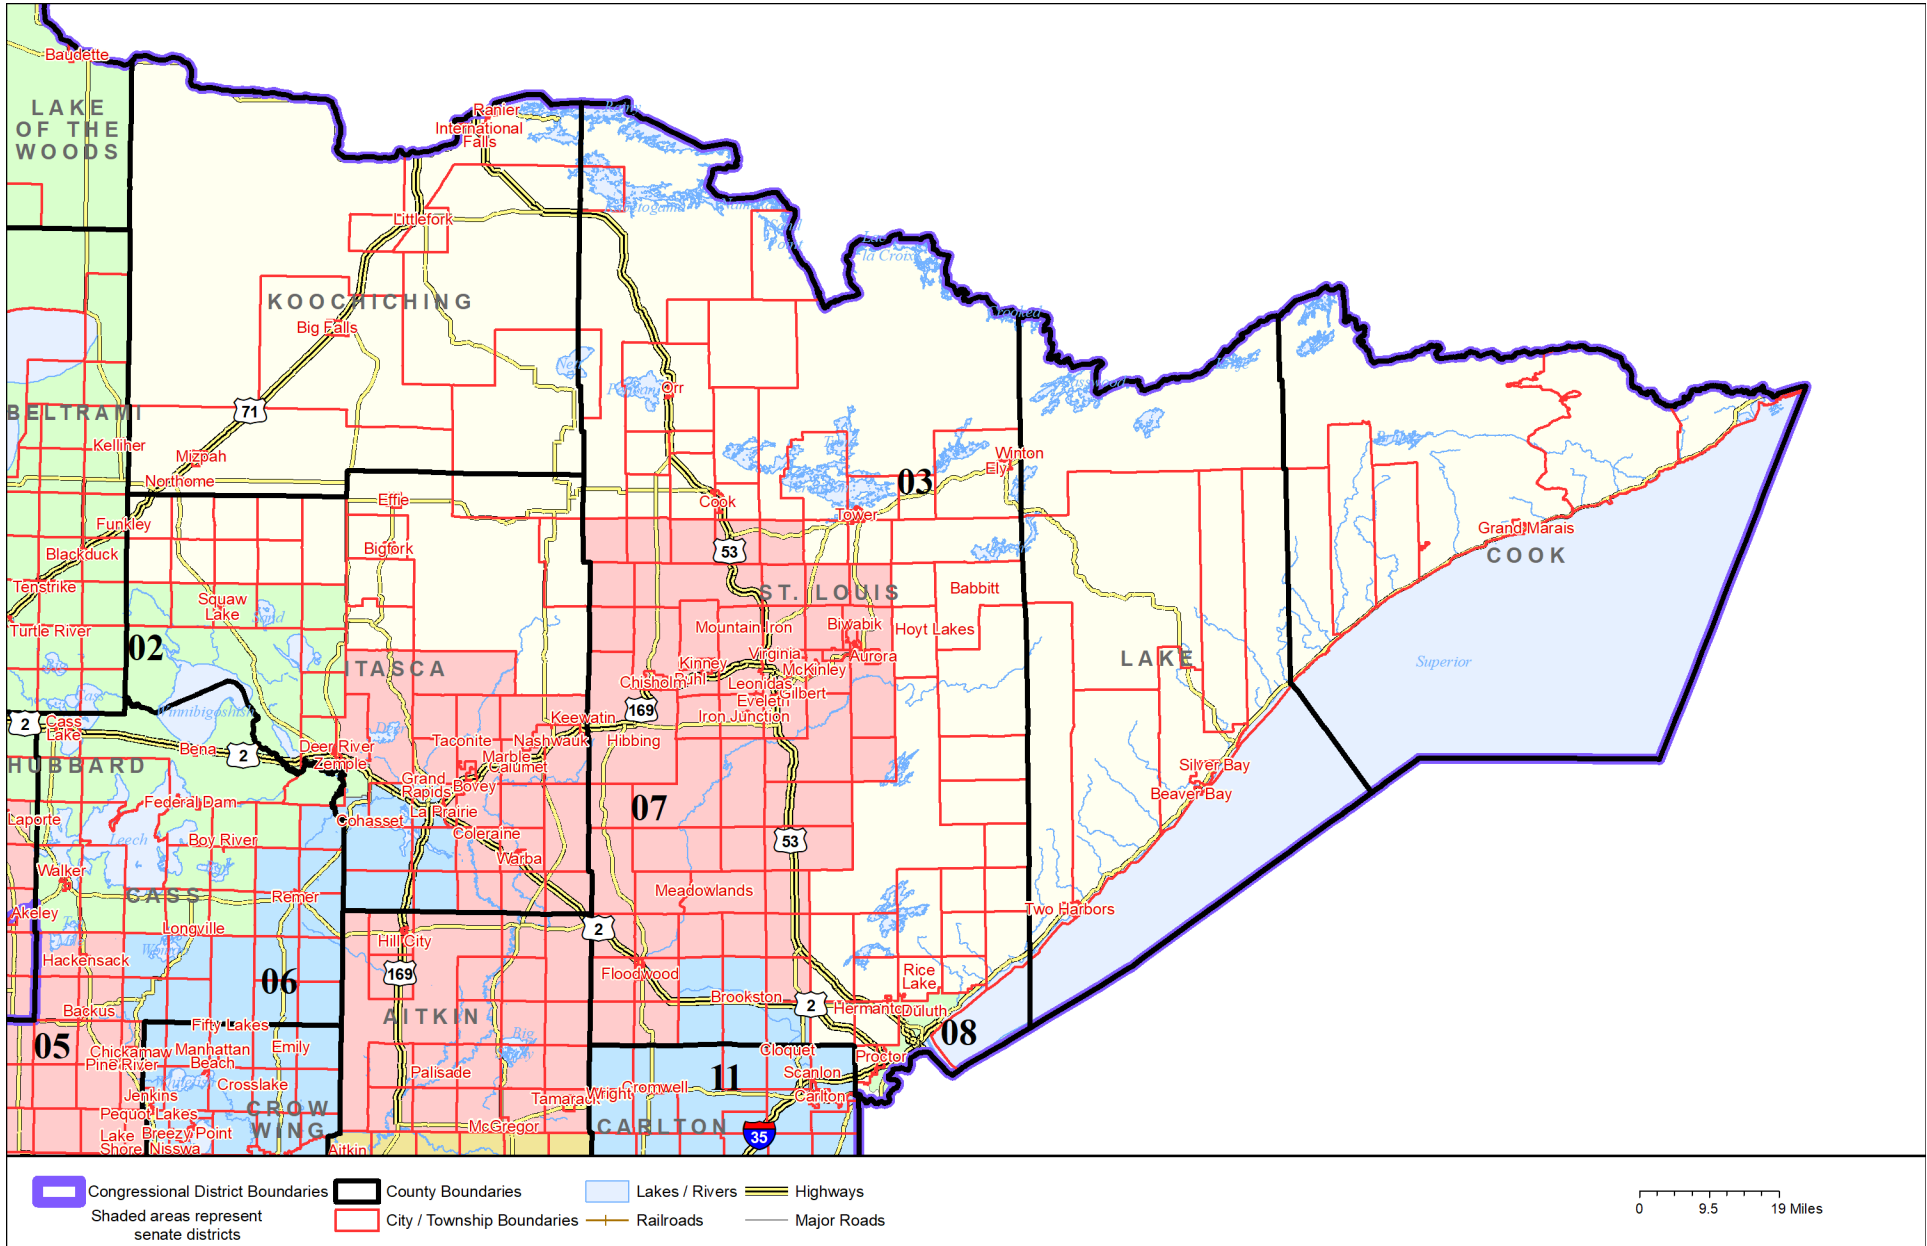

Senate District 3

Published by Office of the Minnesota Secretary of State, Elections Division. Current as of February 2022. Look up districts & polling places at <https://pollfinder.sos.state.mn.us>

About this map

This map shows the Congressional and Legislative Districts ordered by the Special Redistricting Panel in the matter of *Wattson, et al. v. Simon, et al*, No. A21-0243 and A21-0546, on February 15, 2022, as modified by 2022 Session Laws Chapter 92, as corrected under *Minnesota Statutes* 2.91, subd. 2, or as adjusted under *Minnesota Statutes* 204B.146, subd. 3. Boundaries from LCC-GIS derived from U.S. Census. Road data is from Mn/DOT and U.S. Census (Statewide) and NCompass (Metro). Rail data is from Mn/DOT. Water data is from MN DNR.

District Description

Territory of Minnesota Senate District 3:

- Cook County
- This area in Itasca County:
 - Alvwood Twp
 - Ardenhurst Twp
 - Bearville Twp
 - Bigfork
 - Bigfork Twp
 - Carpenter Twp
 - Effie
 - Grattan Twp
 - Kinghurst Twp
 - Marcell Twp
 - Moose Park Twp
 - Nore Twp
 - Pomroy Twp
 - Stokes Twp
 - Wirt Twp
 - These precincts in unorganized territory:
 - LIBERTY PREC
 - LONG LAKE PREC
 - MCLEOD PREC
 - NORTH UNORGANIZED PREC
- Koochiching County
- Lake County
- This area in St. Louis County:
 - Alden Twp
 - Ault Twp
 - Babbitt
 - Bassett Twp
 - Beatty Twp
 - Breitung Twp
 - Camp 5 Twp
 - Canosia Twp
 - Cook
 - Crane Lake Twp
 - These precincts in Duluth: