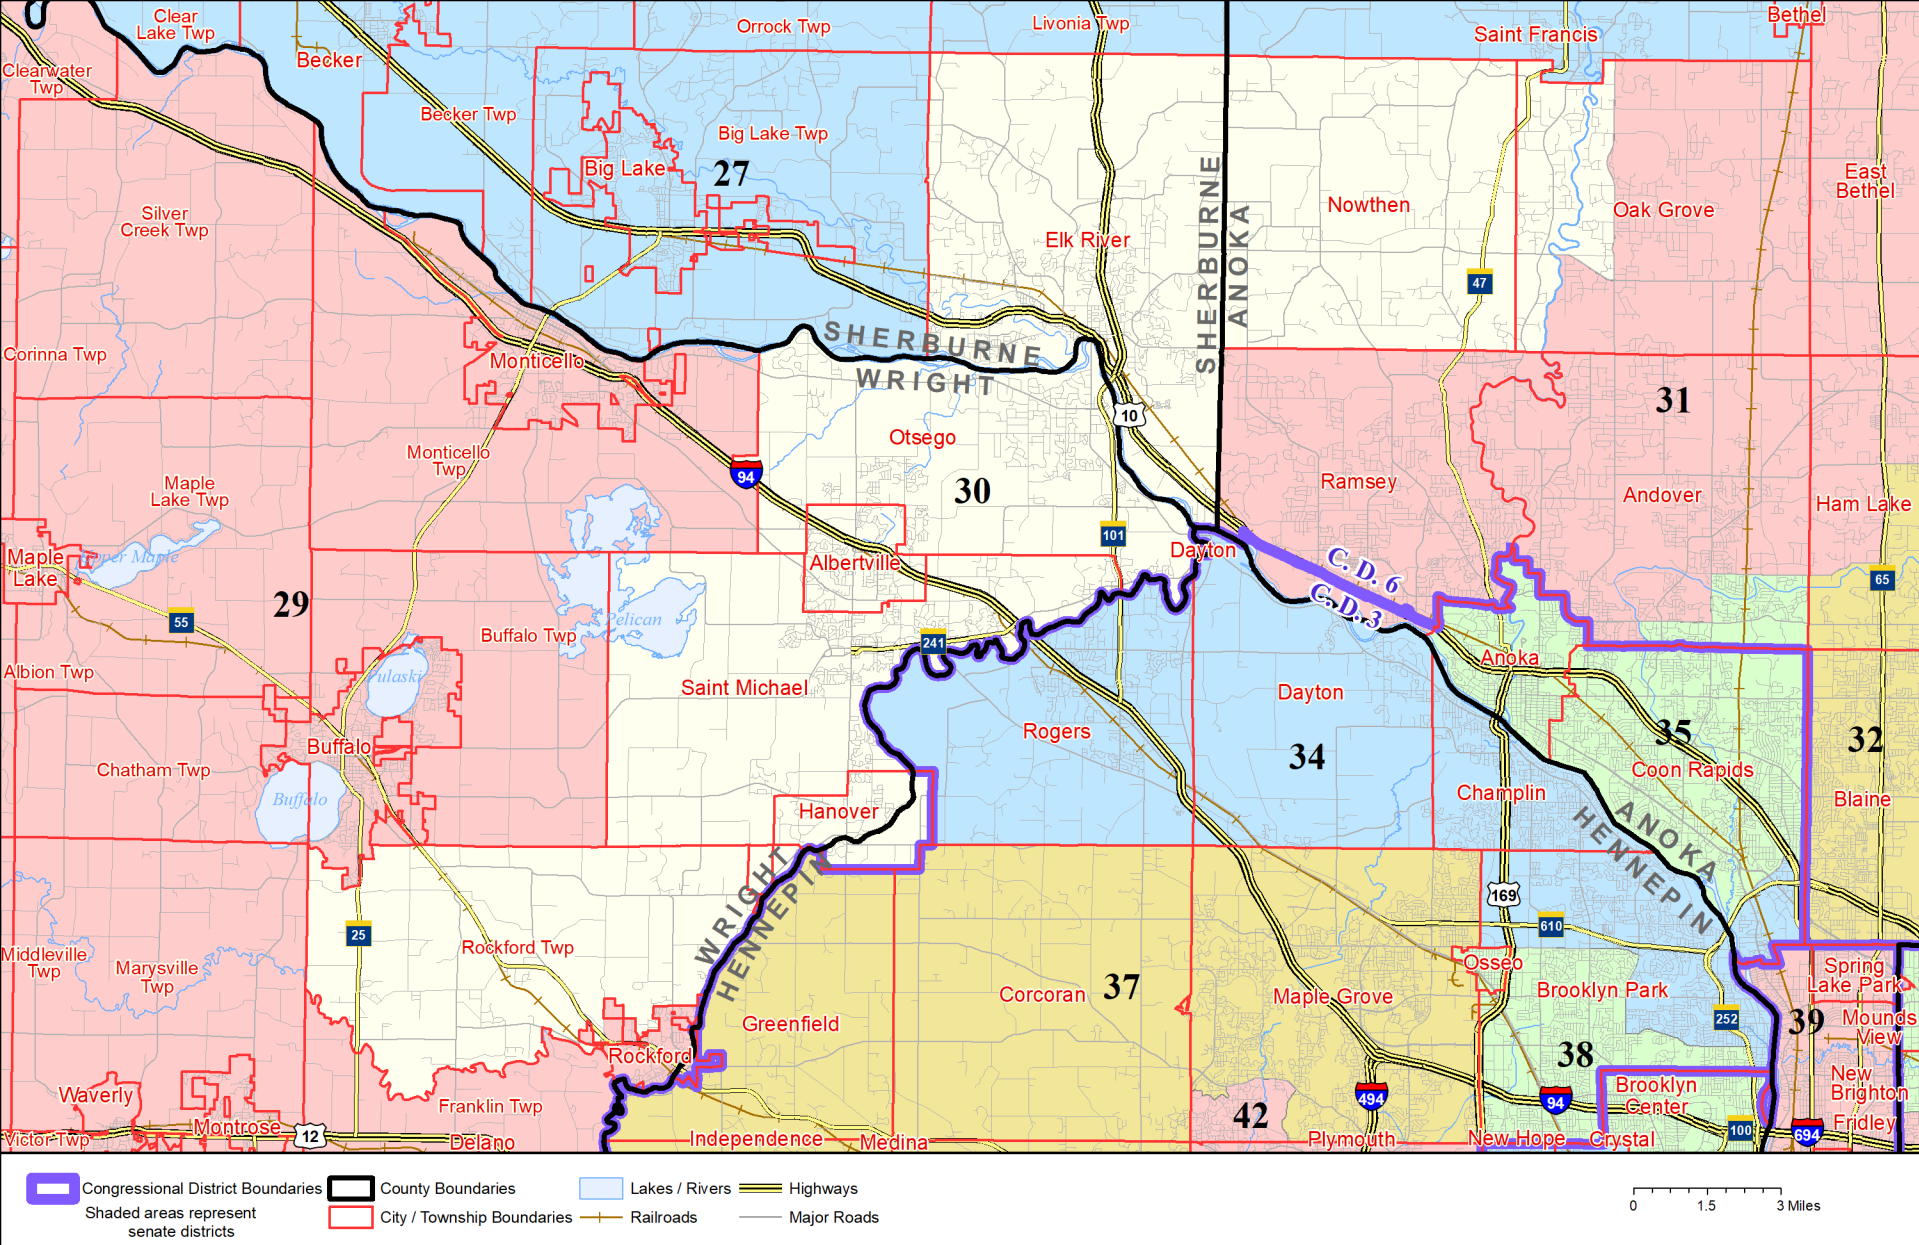

# Senate District 30

Published by Office of the Minnesota Secretary of State, Elections Division. Current as of February 2022. Look up districts & polling places at <https://pollfinder.sos.state.mn.us>

**About this map**  
 This map shows the Congressional and Legislative Districts ordered by the Special Redistricting Panel in the matter of *Wattson, et al. v. Simon, et al*, No. A21-0243 and A21-0546, on February 15, 2022, as modified by 2022 Session Laws Chapter 92, as corrected under *Minnesota Statutes* 2.91, subd. 2, or as adjusted under *Minnesota Statutes* 204B.146, subd. 3. Boundaries from LCC-GIS derived from U.S. Census. Road data is from Mn/DOT and U.S. Census (Statewide) and NCompass (Metro). Rail data is from Mn/DOT. Water data is from MN DNR.

## District Description

Territory of Minnesota Senate District 30:

- This area in Anoka County:
  - Nowthen
  - These precincts in Oak Grove:
    - OAK GROVE P-2
- This area in Hennepin County:
  - Hanover
- This area in Sherburne County:
  - Elk River
- This area in Wright County:
  - Albertville
  - Hanover
  - Otsego
  - These precincts in Rockford Twp:
    - ROCKFORD TOWNSHIP P1
  - St. Michael