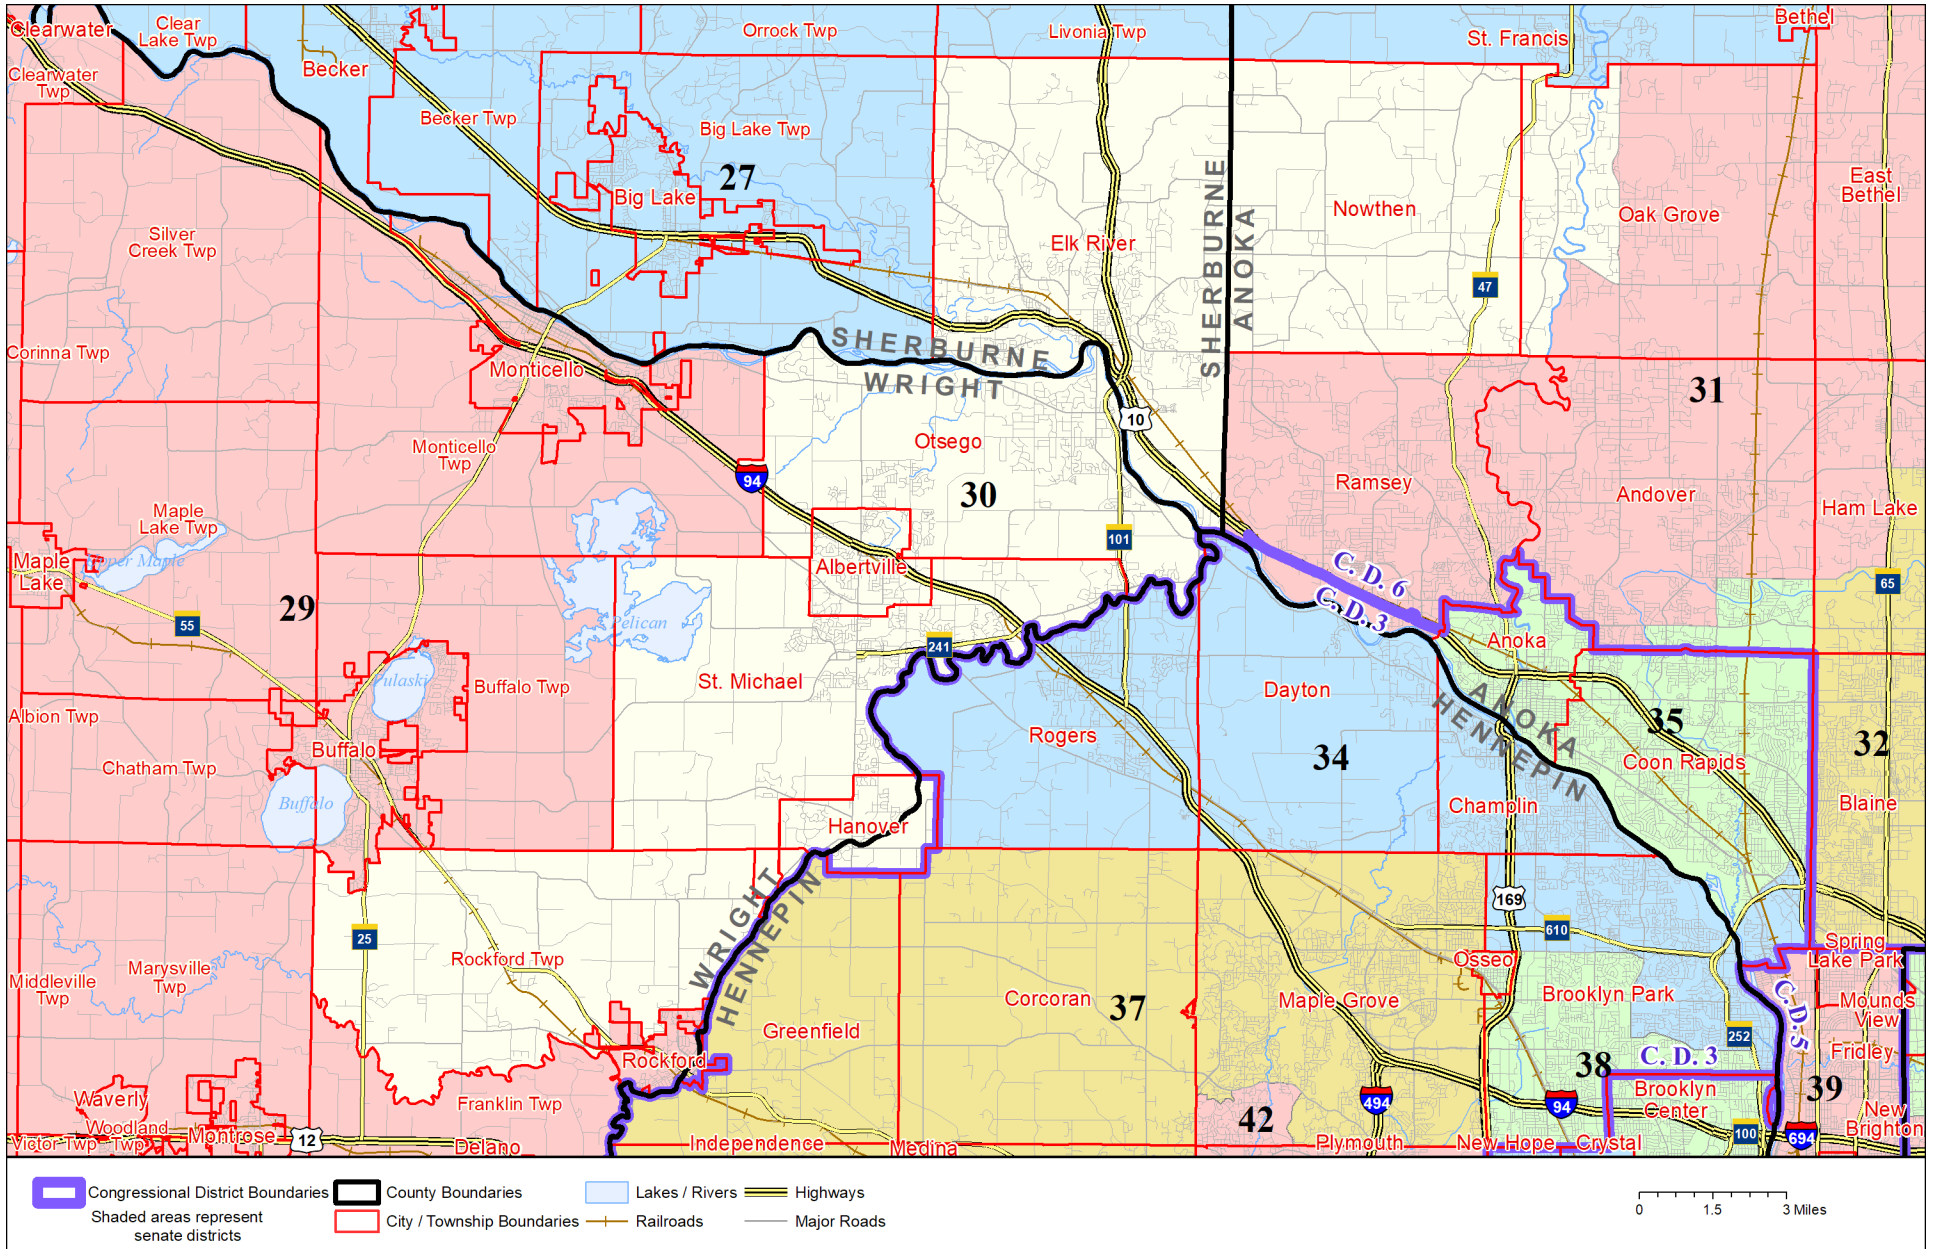

Senate District 30

Published by Office of the Minnesota Secretary of State, Elections Division. Current as of May 2024. Look up districts & polling places at <https://pollfinder.sos.mn.gov>

About this map

This map shows the Congressional and Legislative Districts ordered by the Special Redistricting Panel in the matter of *Wattson, et al. v. Simon, et al*, No. A21-0243 and A21-0546, on February 15, 2022, as modified by the legislature, as corrected under *Minnesota Statutes* 2.91, subd. 2, or as adjusted under *Minnesota Statutes* 204B.146, subd. 3. Derived from precinct boundaries that are maintained by the Secretary of State and available for download at the [Minnesota Geospatial Commons](https://gisdata.mn.gov) (<https://gisdata.mn.gov>). Road data is from Mn/DOT and U.S. Census (Statewide) and NCompass (Metro). Rail data is from Mn/DOT. Water data is from MN DNR.

District Description

Territory of Minnesota Senate District 30:

- This area in Anoka County:
 - Nowthen
 - These precincts in Oak Grove:
 - OAK GROVE P-2
- This area in Hennepin County:
 - Hanover
- This area in Sherburne County:
 - Elk River
- This area in Wright County:
 - Albertville
 - Hanover
 - Otsego
 - These precincts in Rockford Twp:
 - ROCKFORD TOWNSHIP P1
 - St. Michael