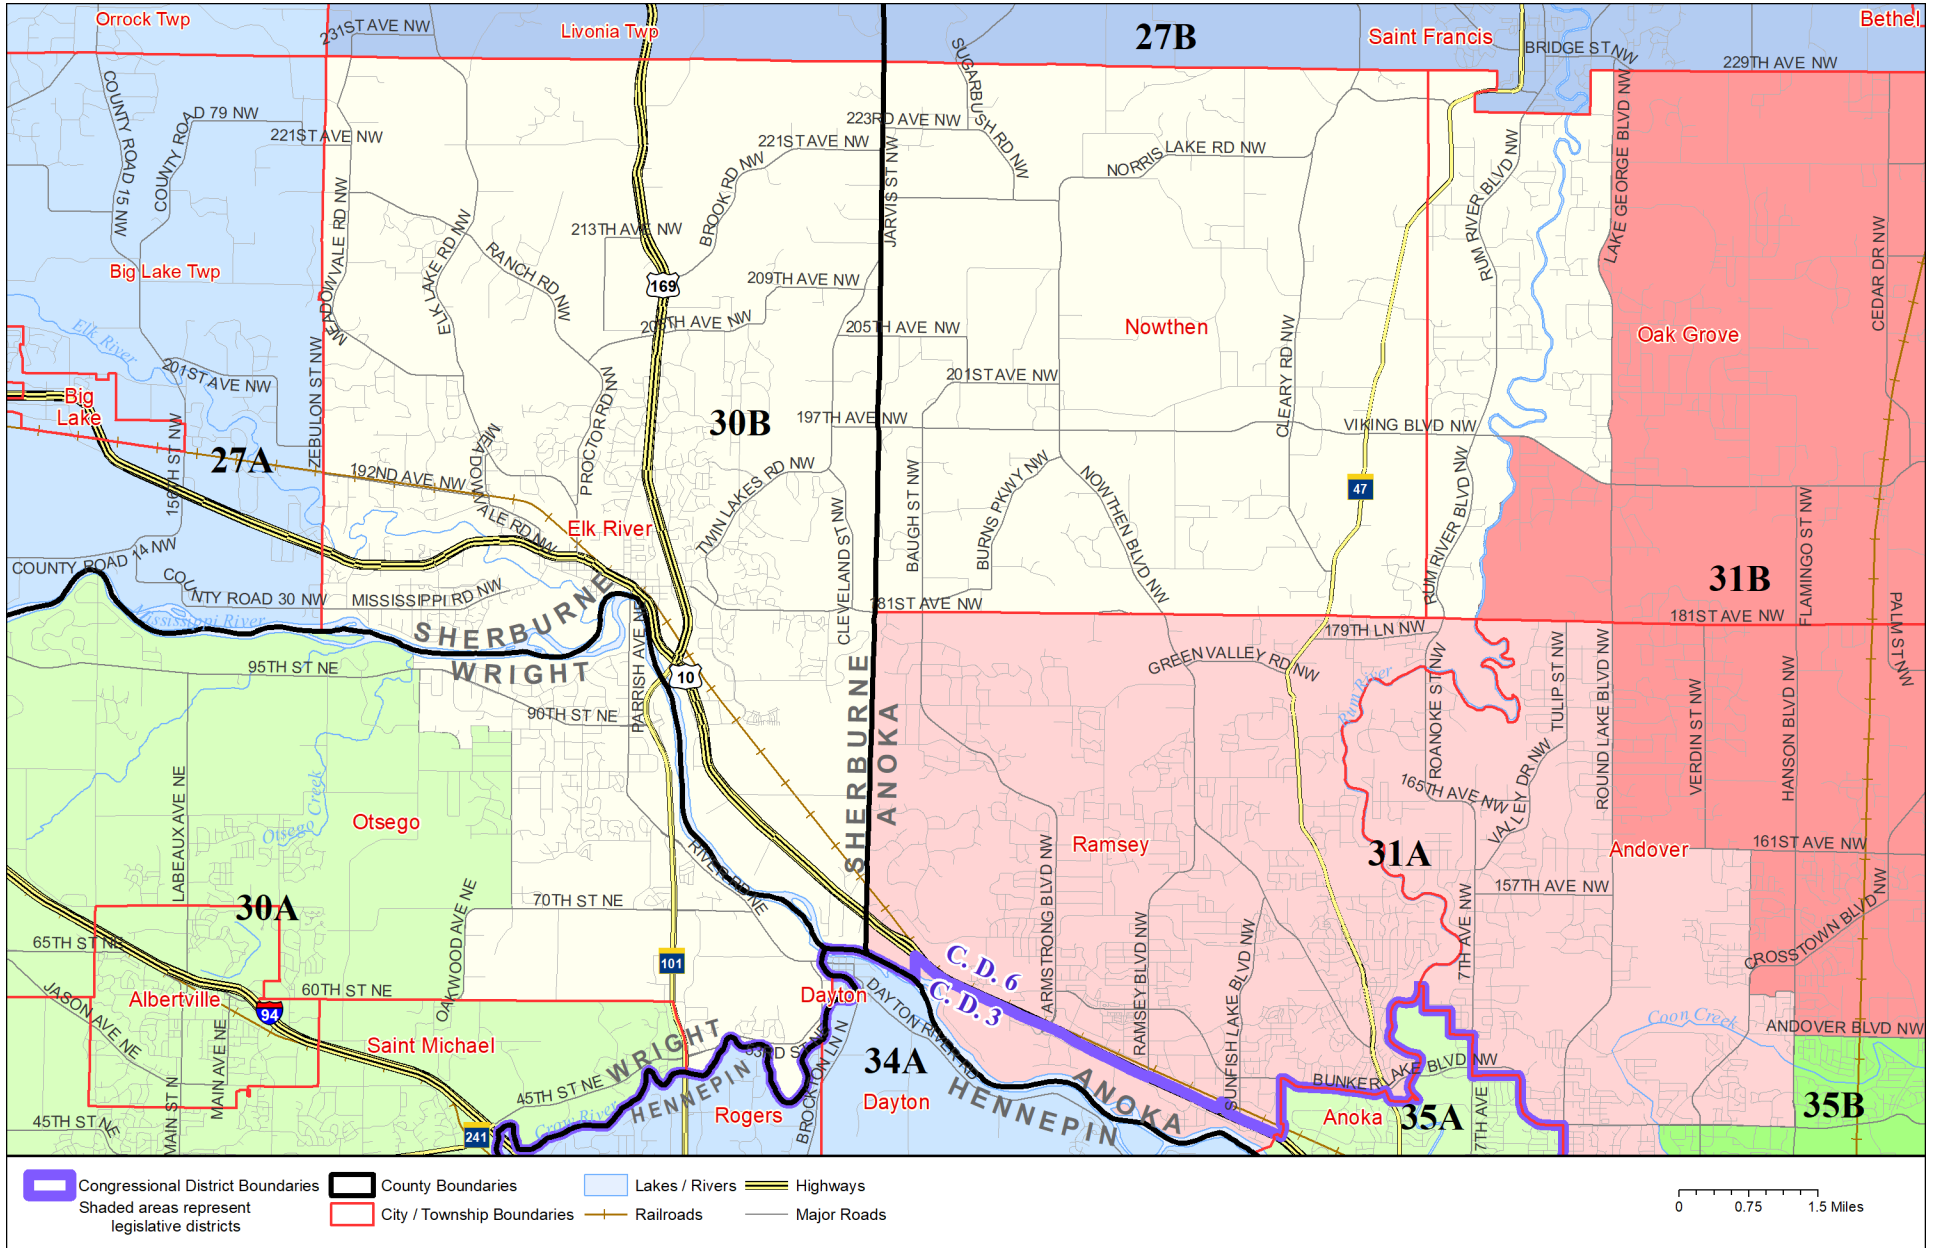

# Legislative District 30B

Published by Office of the Minnesota Secretary of State, Elections Division. Current as of February 2022. Look up districts & polling places at <https://pollfinder.sos.state.mn.us>

## About this map

This map shows the Congressional and Legislative Districts ordered by the Special Redistricting Panel in the matter of *Watson, et al. v. Simon, et al*, No. A21-0243 and A21-0546, on February 15, 2022, as modified by 2022 Session Laws Chapter 92, as corrected under *Minnesota Statutes* 2.91, subd. 2, or as adjusted under *Minnesota Statutes* 204B.146, subd. 3. Boundaries from LCC-GIS derived from U.S. Census. Road data is from Mn/DOT and U.S. Census (Statewide) and NCompass (Metro). Rail data is from Mn/DOT. Water data is from MN DNR.

## District Description

Territory of Minnesota Legislative District 30B:

- This area in Anoka County:
  - Nowthen
  - These precincts in Oak Grove:
    - OAK GROVE P-2
- This area in Sherburne County:
  - Elk River
- This area in Wright County:
  - These precincts in Otsego:
    - OTSEGO CITY P3B
    - OTSEGO CITY P4B