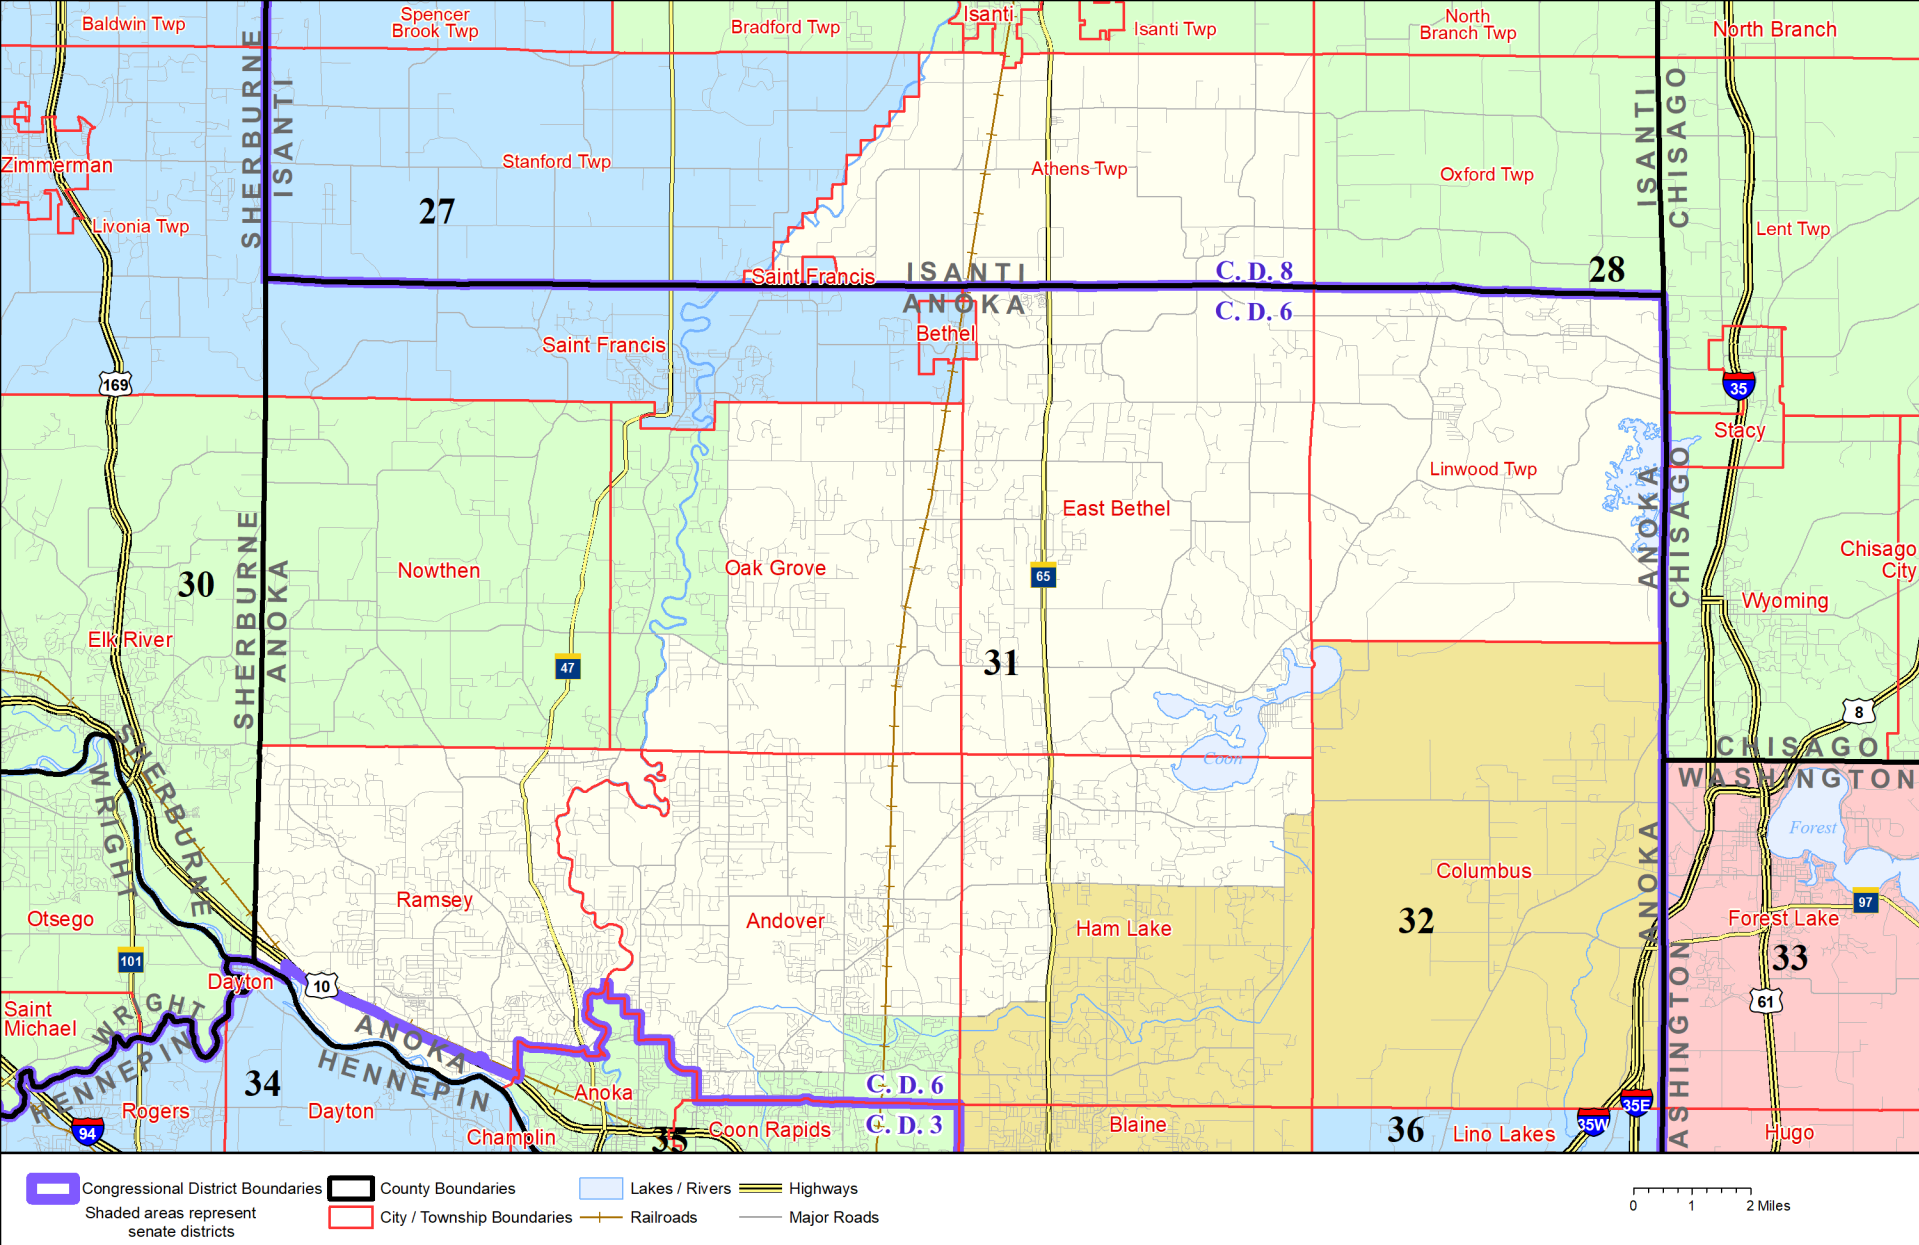

Senate District 31

Published by Office of the Minnesota Secretary of State, Elections Division. Current as of February 2022. Look up districts & polling places at <https://pollfinder.sos.state.mn.us>

About this map

This map shows the Congressional and Legislative Districts ordered by the Special Redistricting Panel in the matter of *Wattson, et al. v. Simon, et al*, No. A21-0243 and A21-0546, on February 15, 2022, as modified by 2022 Session Laws Chapter 92, as corrected under *Minnesota Statutes* 2.91, subd. 2, or as adjusted under *Minnesota Statutes* 204B.146, subd. 3. Boundaries from LCC-GIS derived from U.S. Census. Road data is from Mn/DOT and U.S. Census (Statewide) and NCompass (Metro). Rail data is from Mn/DOT. Water data is from MN DNR.

District Description

Territory of Minnesota Senate District 31:

- This area in Anoka County:
 - These precincts in Andover:
 - ANDOVER P-1
 - ANDOVER P-2
 - ANDOVER P-3
 - ANDOVER P-4
 - ANDOVER P-5
 - ANDOVER P-6
 - ANDOVER P-7
 - ANDOVER P-8
 - East Bethel
 - These precincts in Ham Lake:
 - HAM LAKE P-1
 - HAM LAKE P-3
 - Linwood Twp
 - These precincts in Oak Grove:
 - OAK GROVE P-1
 - OAK GROVE P-3
 - OAK GROVE P-4
 - Ramsey
- This area in Isanti County:
 - Athens Twp