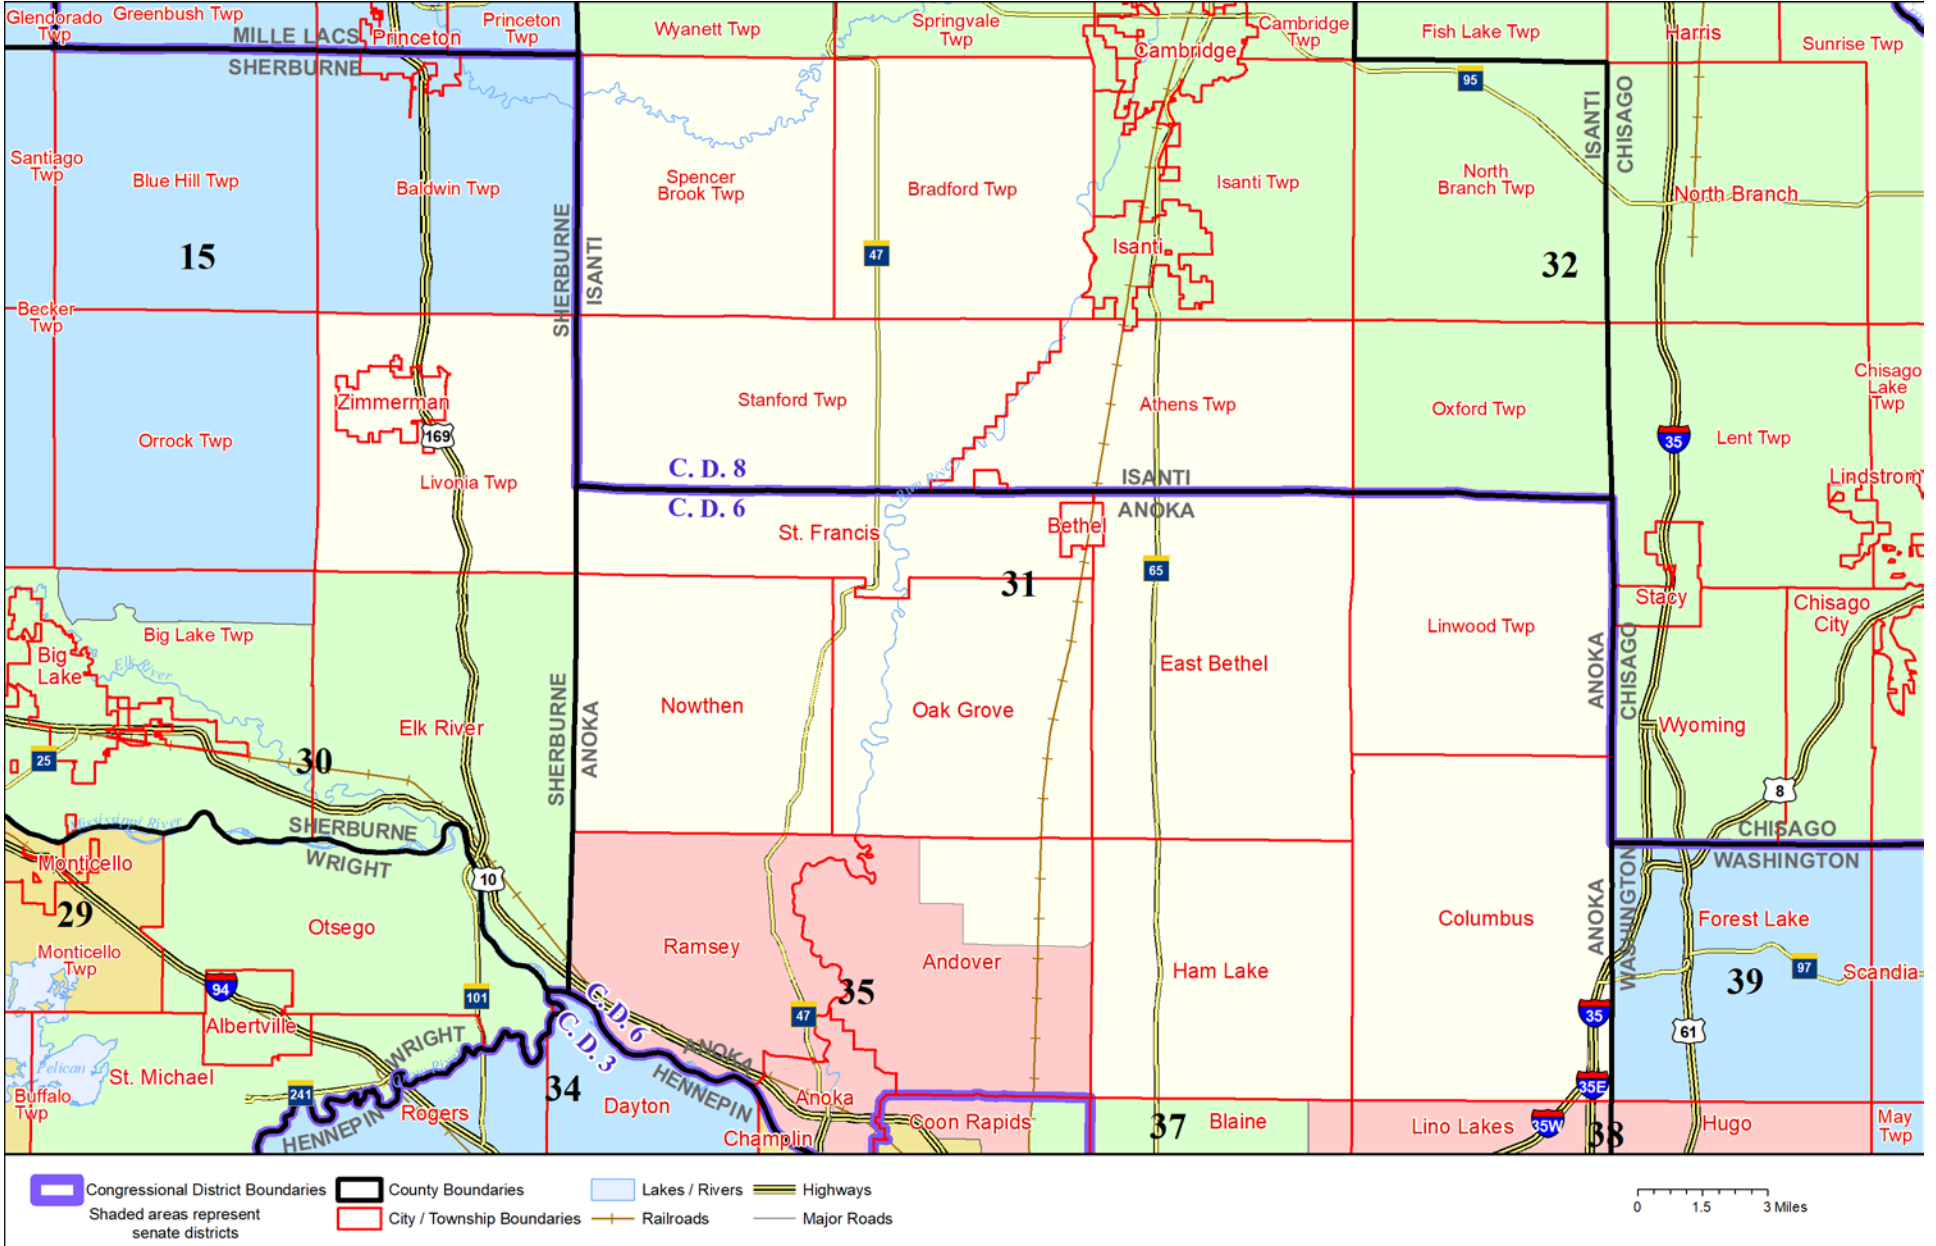

# Senate District 31

Published by Office of the Minnesota Secretary of State, Elections Division. Current as of December 2019. Look up districts & polling places at <https://pollfinder.sos.state.mn.us>

### About this map

This map shows the Congressional and Legislative Districts ordered by the Special Redistricting Panel in the matter of *Hippert, et al. v. Ritchie, et al*, No. A11-152, on February 21, 2012, as corrected under *Minnesota Statutes* 2.91, subd. 2 or adjusted under *Minnesota Statutes* 204B.146, subd. 3. Derived from precinct boundaries that are maintained by the Secretary of State and available for download at the [Minnesota Geospatial Commons](https://gisdata.mn.gov) (<https://gisdata.mn.gov>). Road data is from Mn/DOT and U.S. Census (Statewide) and NCompass (Metro). Rail data is from Mn/DOT. Water data is from MN DNR.

## District Description

Territory of Minnesota Senate District 31:

- This area in Anoka County:
  - These precincts in Andover:
    - ANDOVER P-6
  - Bethel
  - Columbus
  - East Bethel
  - Ham Lake
  - Linwood Twp
  - Nowthen
  - Oak Grove
  - St. Francis
- This area in Isanti County:
  - Athens Twp
  - Bradford Twp
  - St. Francis
  - Spencer Brook Twp
  - Stanford Twp
- This area in Sherburne County:
  - Livonia Twp
  - Zimmerman