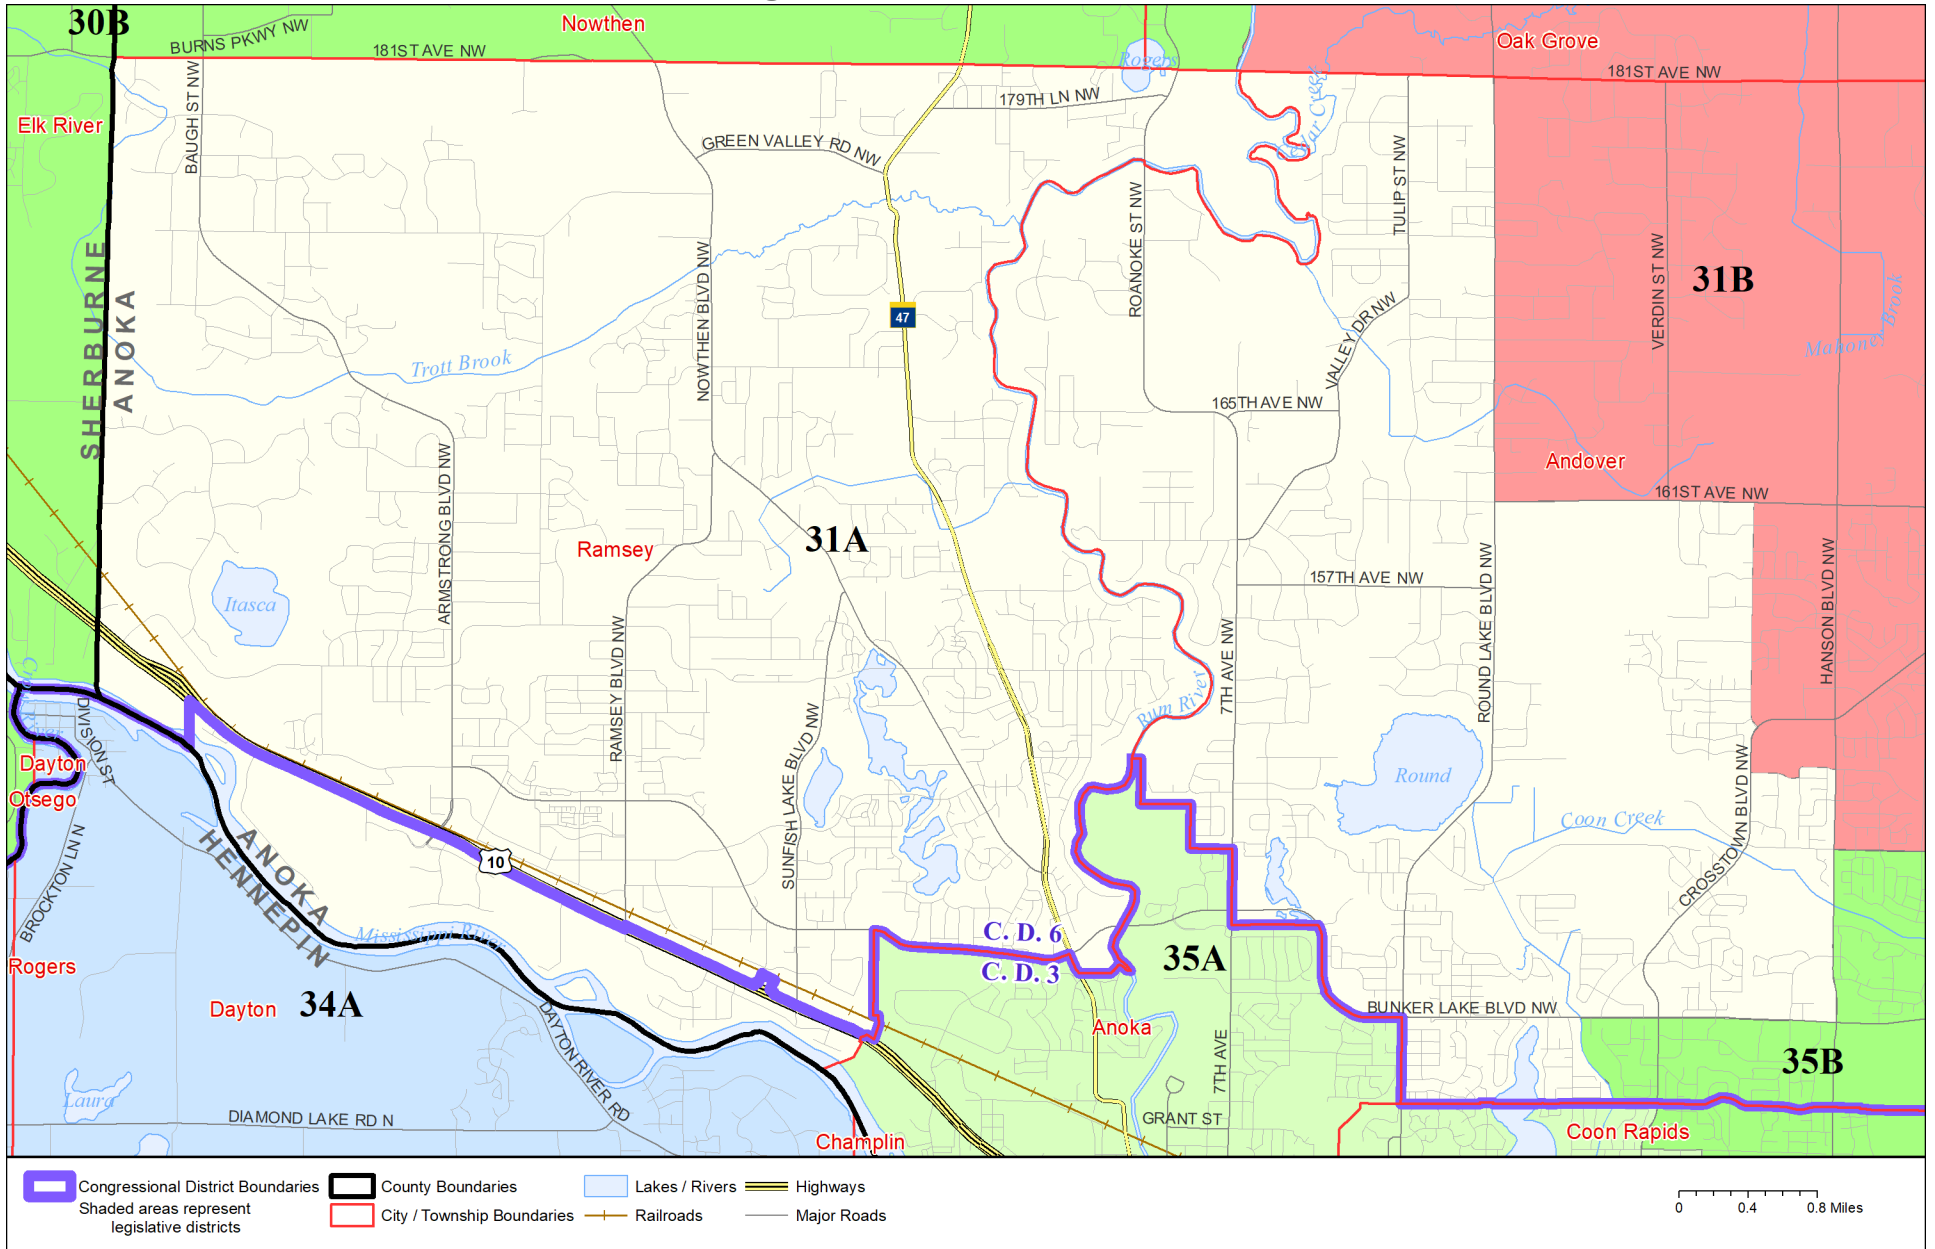

Legislative District 31A

Published by Office of the Minnesota Secretary of State, Elections Division. Current as of February 2022. Look up districts & polling places at <https://pollfinder.sos.state.mn.us>

About this map

This map shows the Congressional and Legislative Districts ordered by the Special Redistricting Panel in the matter of *Wattson, et al. v. Simon, et al*, No. A21-0243 and A21-0546, on February 15, 2022, as modified by 2022 Session Laws Chapter 92, as corrected under *Minnesota Statutes* 2.91, subd. 2, or as adjusted under *Minnesota Statutes* 204B.146, subd. 3. Boundaries from LCC-GIS derived from U.S. Census. Road data is from Mn/DOT and U.S. Census (Statewide) and NCompass (Metro). Rail data is from Mn/DOT. Water data is from MN DNR.

District Description

Territory of Minnesota Legislative District 31A:

- This area in Anoka County:
 - These precincts in Andover:
 - ANDOVER P-1
 - ANDOVER P-2
 - ANDOVER P-3
 - ANDOVER P-4
 - ANDOVER P-5
 - Ramsey