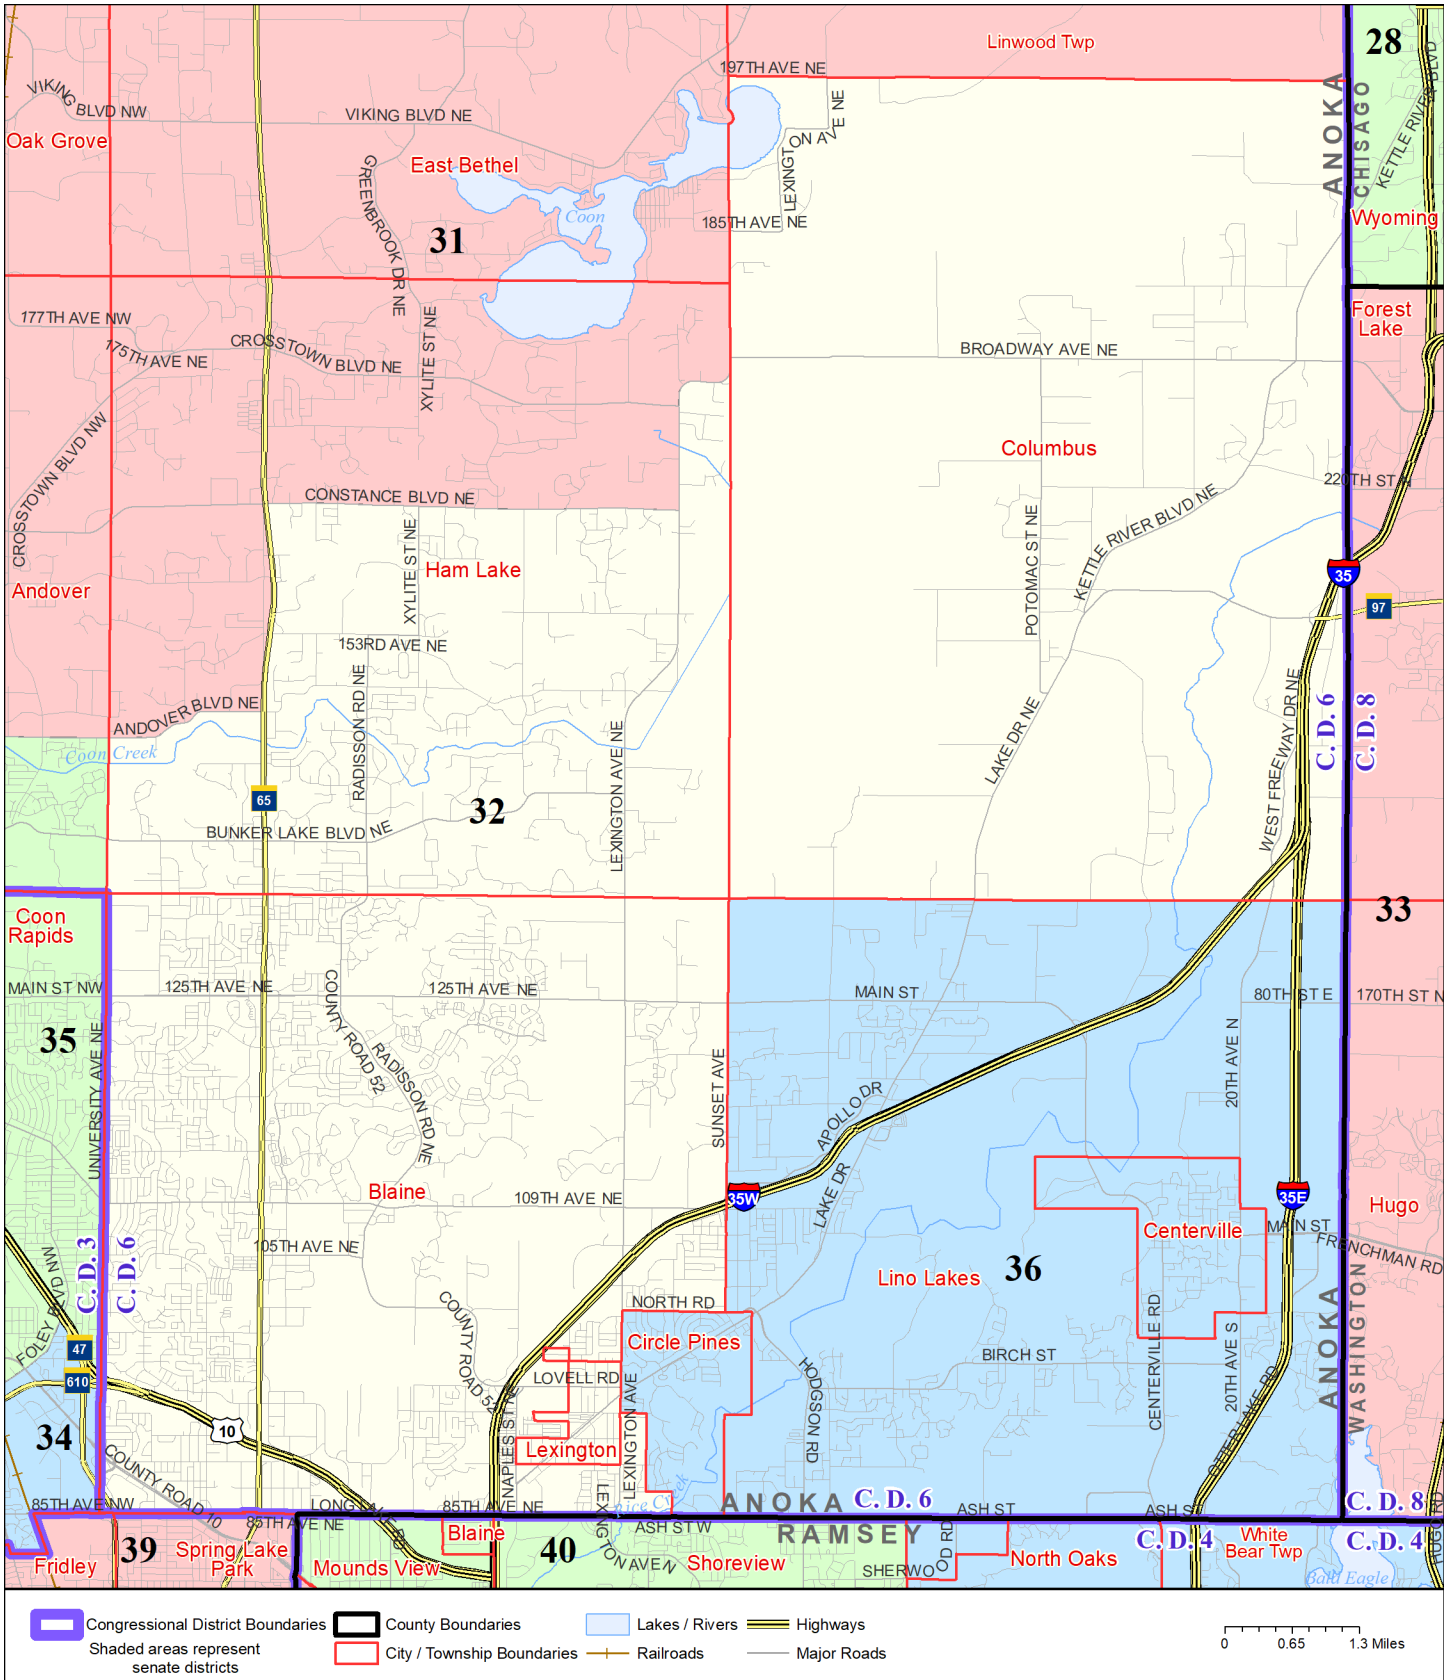

Senate District 32

Published by Office of the Minnesota Secretary of State, Elections Division. Current as of February 2022. Look up districts & polling places at <https://pollfinder.sos.state.mn.us>

About this map

This map shows the Congressional and Legislative Districts ordered by the Special Redistricting Panel in the matter of *Wattson, et al. v. Simon, et al*, No. A21-0243 and A21-0546, on February 15, 2022, as modified by 2022 Session Laws Chapter 92, as corrected under *Minnesota Statutes* 2.91, subd. 2, or as adjusted under *Minnesota Statutes* 204B.146, subd. 3. Boundaries from LCC-GIS derived from U.S. Census. Road data is from Mn/DOT and U.S. Census (Statewide) and NCompass (Metro). Rail data is from Mn/DOT. Water data is from MN DNR.

District Description

Territory of Minnesota Senate District 32:

- This area in Anoka County:
 - Blaine
 - Columbus
 - These precincts in Ham Lake:
 - HAM LAKE P-2
 - HAM LAKE P-4
 - HAM LAKE P-5
 - HAM LAKE P-6
 - Lexington