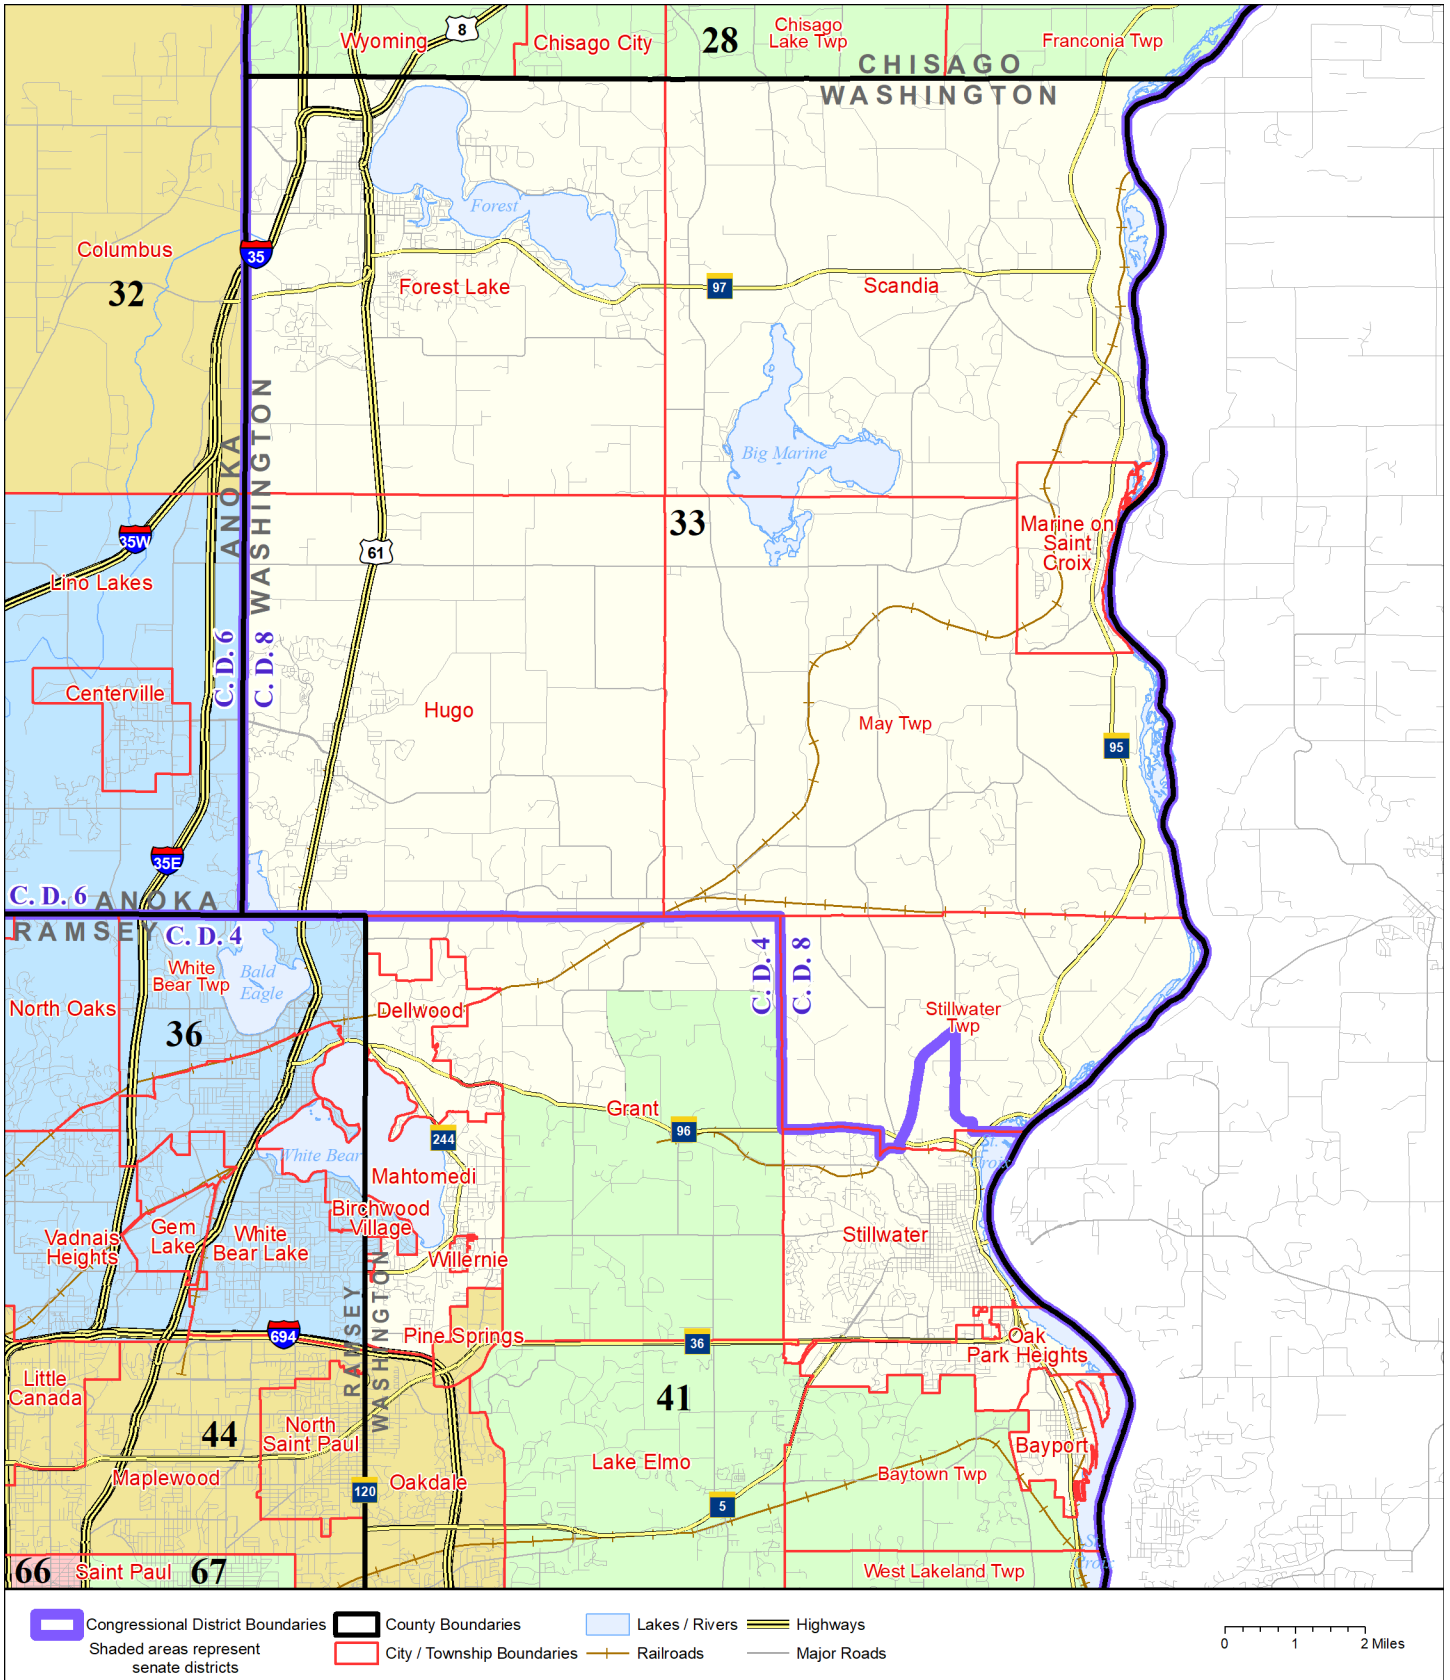

Senate District 33

Published by Office of the Minnesota Secretary of State, Elections Division. Current as of February 2022. Look up districts & polling places at <https://pollfinder.sos.state.mn.us>

About this map

This map shows the Congressional and Legislative Districts ordered by the Special Redistricting Panel in the matter of *Wattson, et al. v. Simon, et al*, No. A21-0243 and A21-0546, on February 15, 2022, as modified by 2022 Session Laws Chapter 92, as corrected under *Minnesota Statutes* 2.91, subd. 2, or as adjusted under *Minnesota Statutes* 204B.146, subd. 3. Boundaries from LCC-GIS derived from U.S. Census. Road data is from Mn/DOT and U.S. Census (Statewide) and NCompass (Metro). Rail data is from Mn/DOT. Water data is from MN DNR.

District Description

Territory of Minnesota Senate District 33:

- This area in Washington County:
 - Bayport
 - Dellwood
 - Forest Lake
 - These precincts in Grant:
 - GRANT P-2
 - Hugo
 - Mahtomedi
 - Marine On St. Croix
 - May Twp
 - Scandia
 - Oak Park Heights
 - Stillwater
 - Stillwater Twp
 - Willernie