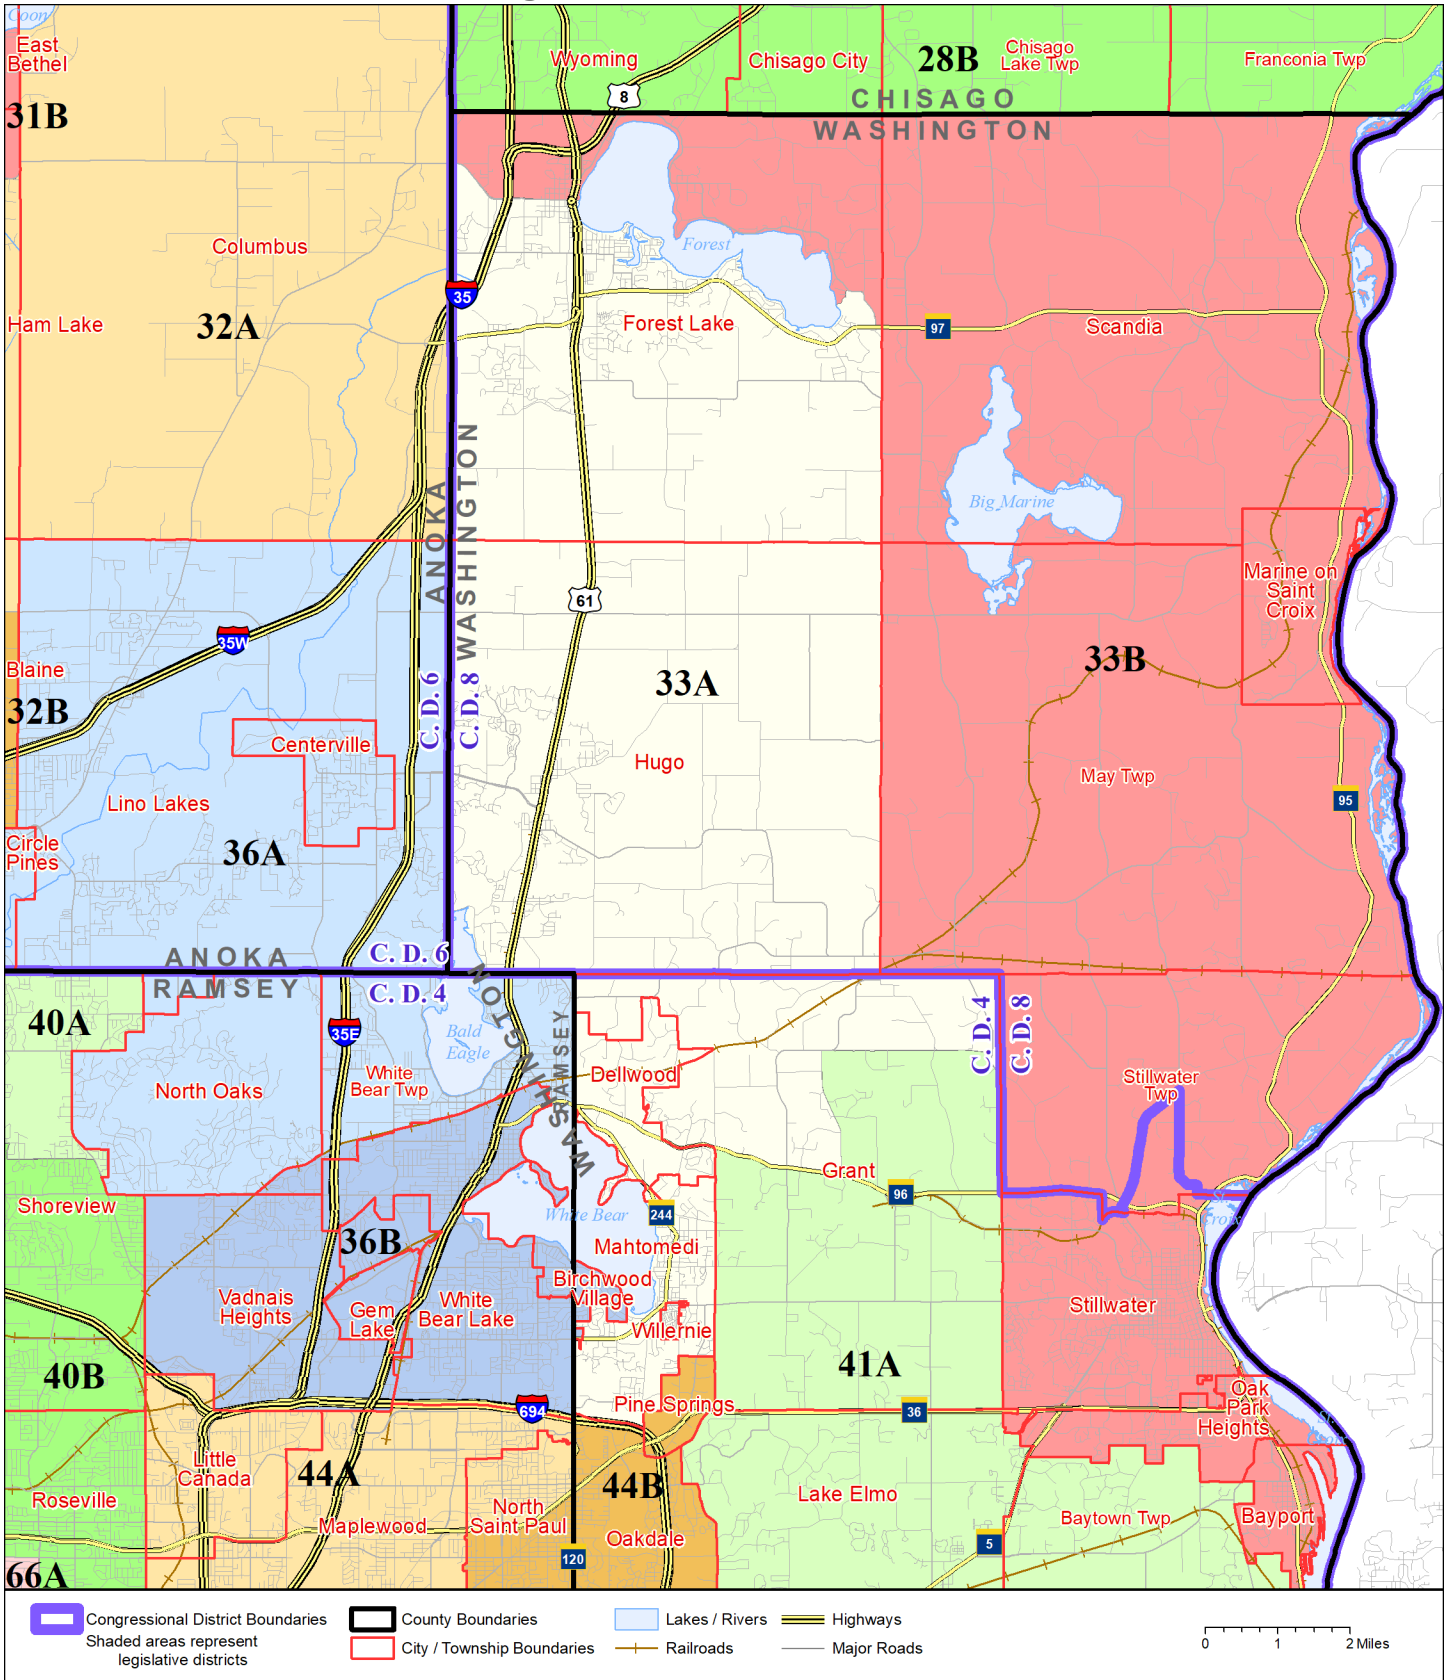

# Legislative District 33A

Published by Office of the Minnesota Secretary of State, Elections Division. Current as of February 2022. Look up districts & polling places at <https://pollfinder.sos.state.mn.us>

## About this map

This map shows the Congressional and Legislative Districts ordered by the Special Redistricting Panel in the matter of *Wattson, et al. v. Simon, et al*, No. A21-0243 and A21-0546, on February 15, 2022, as modified by 2022 Session Laws Chapter 92, as corrected under *Minnesota Statutes* 2.91, subd. 2, or as adjusted under *Minnesota Statutes* 204B.146, subd. 3. Boundaries from LCC-GIS derived from U.S. Census. Road data is from Mn/DOT and U.S. Census (Statewide) and NCompass (Metro). Rail data is from Mn/DOT. Water data is from MN DNR.

## District Description

Territory of Minnesota Legislative District 33A:

- This area in Washington County:
  - Dellwood
  - These precincts in Forest Lake:
    - FOREST LAKE P-2
    - FOREST LAKE P-4
    - FOREST LAKE P-5
  - These precincts in Grant:
    - GRANT P-2
  - Hugo
  - Mahtomedi
  - Willernie