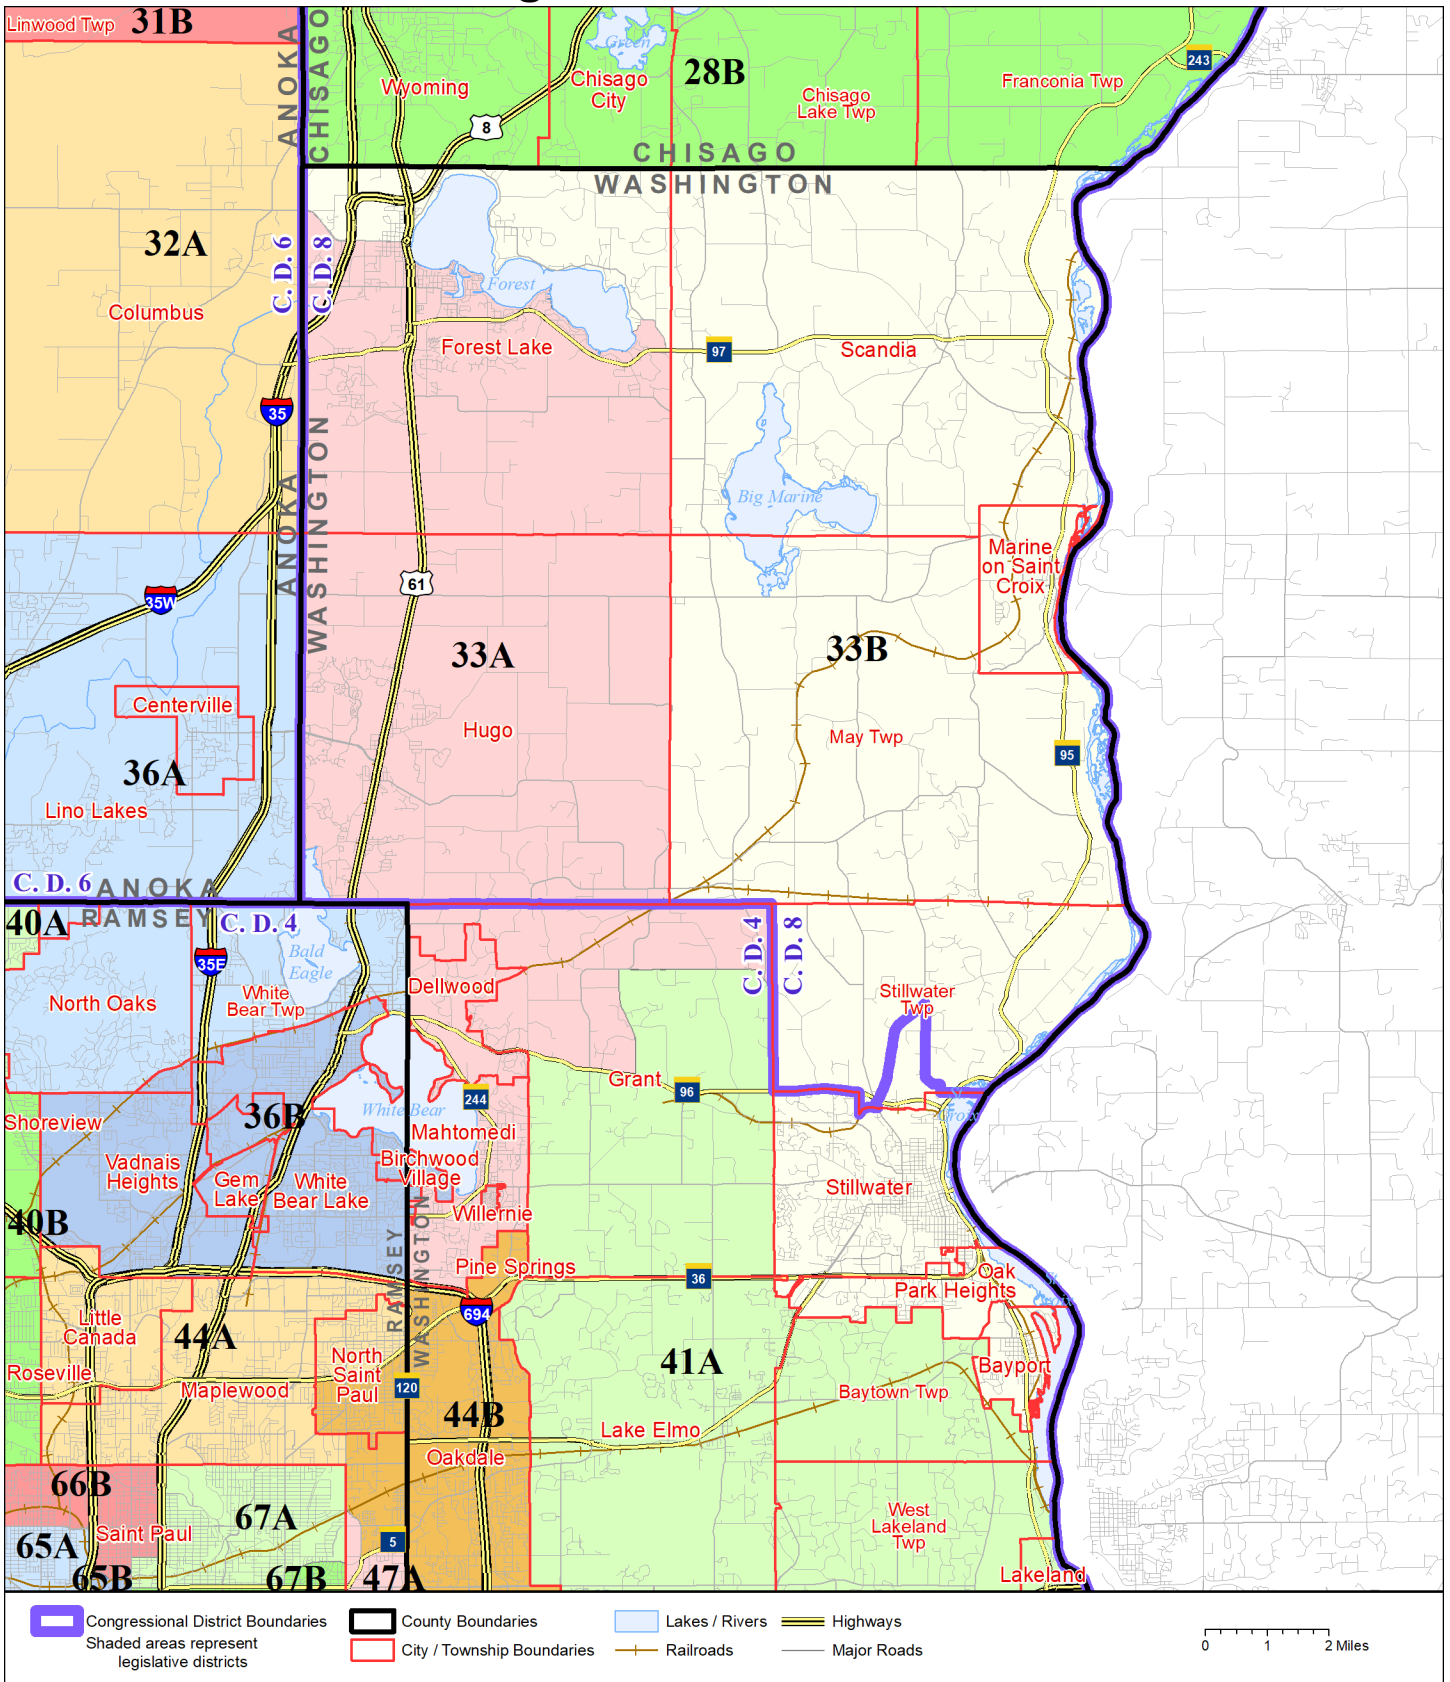

Legislative District 33B

Published by Office of the Minnesota Secretary of State, Elections Division. Current as of February 2022. Look up districts & polling places at <https://pollfinder.sos.state.mn.us>

About this map

This map shows the Congressional and Legislative Districts ordered by the Special Redistricting Panel in the matter of *Wattson, et al. v. Simon, et al*, No. A21-0243 and A21-0546, on February 15, 2022, as modified by 2022 Session Laws Chapter 92, as corrected under *Minnesota Statutes* 2.91, subd. 2, or as adjusted under *Minnesota Statutes* 204B.146, subd. 3. Boundaries from LCC-GIS derived from U.S. Census. Road data is from Mn/DOT and U.S. Census (Statewide) and NCompass (Metro). Rail data is from Mn/DOT. Water data is from MN DNR.

District Description

Territory of Minnesota Legislative District 33B:

- This area in Washington County:
 - Bayport
 - These precincts in Forest Lake:
 - FOREST LAKE P-1
 - FOREST LAKE P-3
 - Marine On St. Croix
 - May Twp
 - Scandia
 - Oak Park Heights
 - Stillwater
 - Stillwater Twp