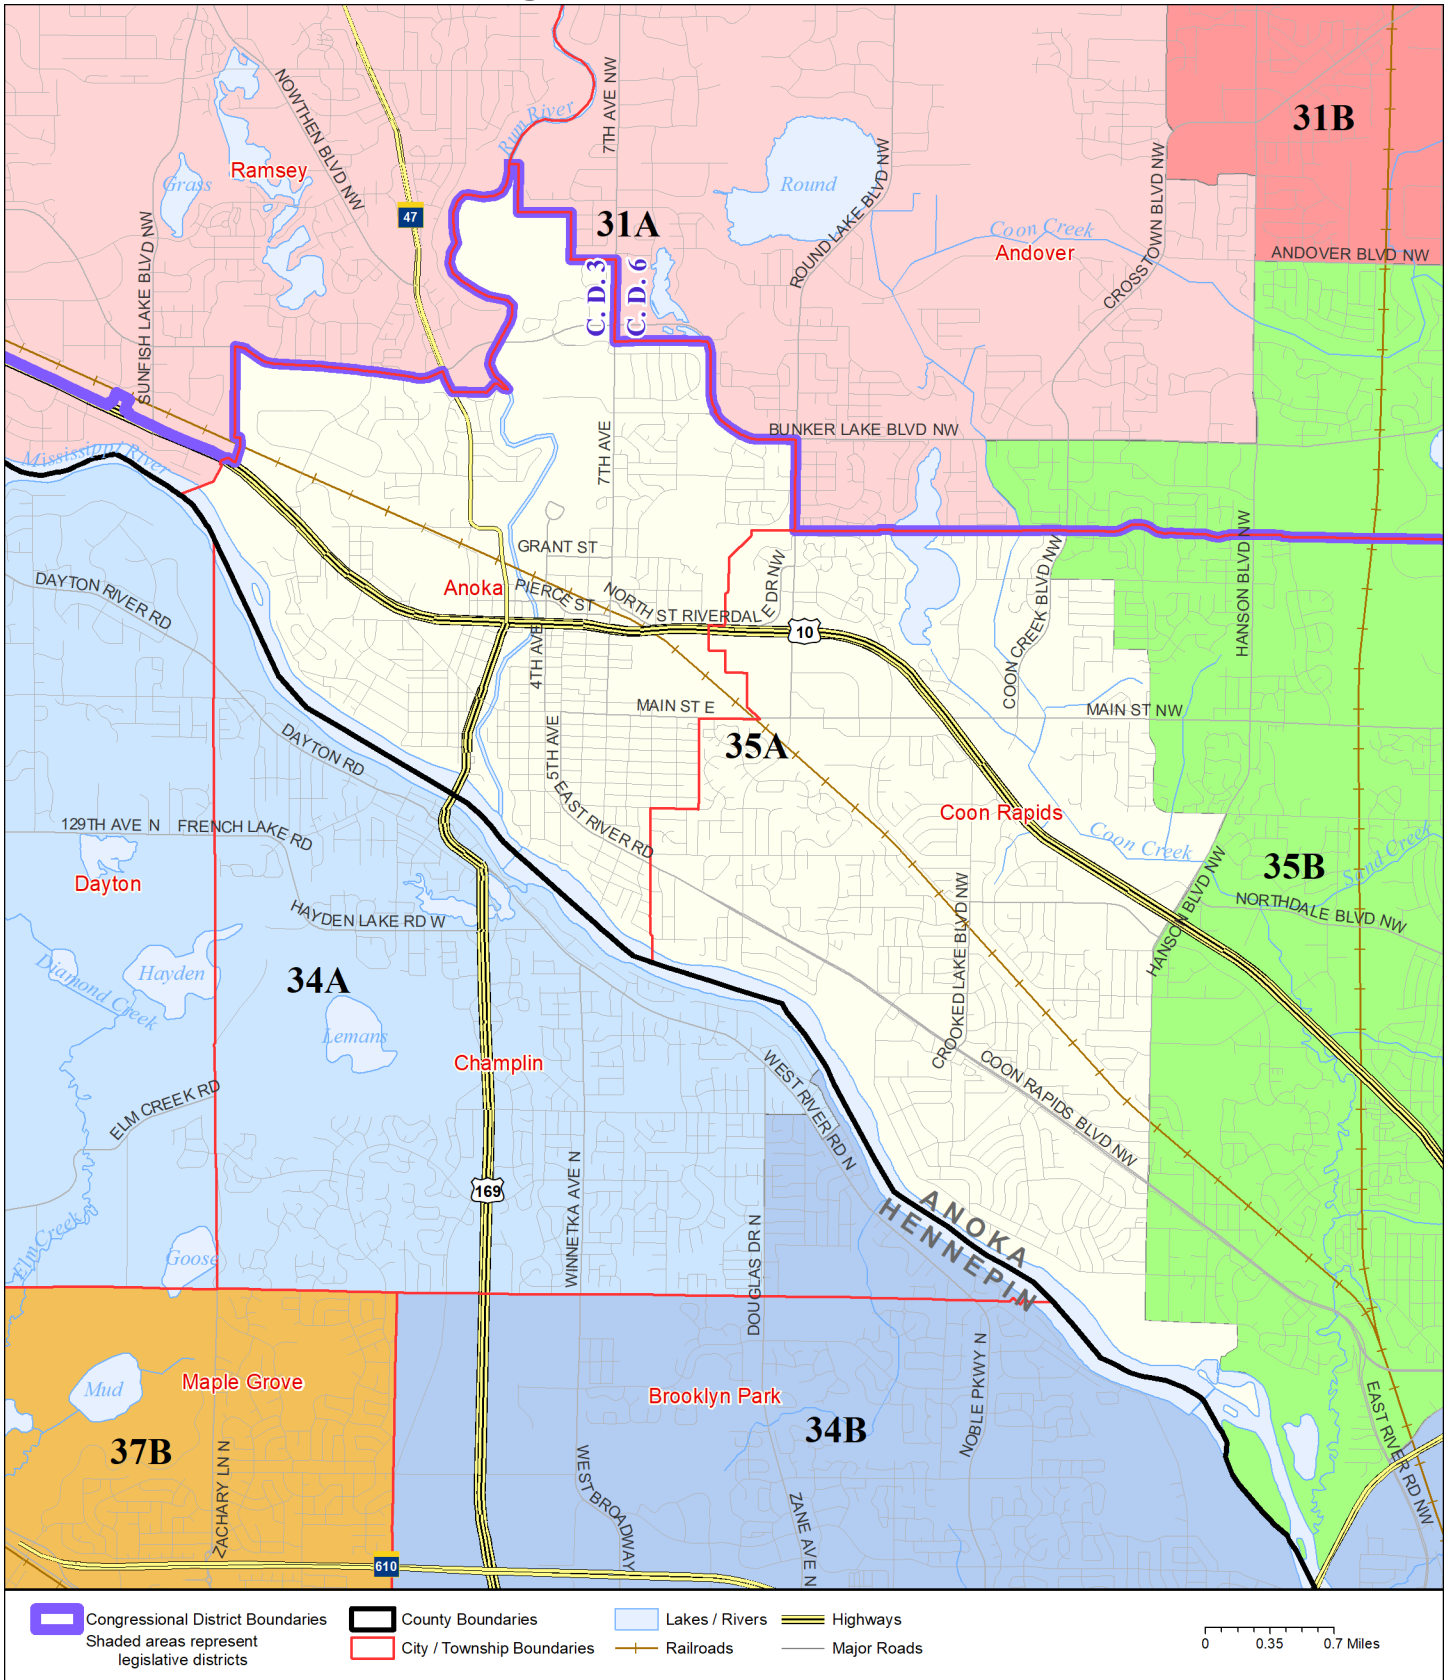

Legislative District 35A

Published by Office of the Minnesota Secretary of State, Elections Division. Current as of February 2022. Look up districts & polling places at <https://pollfinder.sos.state.mn.us>

About this map

This map shows the Congressional and Legislative Districts ordered by the Special Redistricting Panel in the matter of *Wattson, et al. v. Simon, et al*, No. A21-0243 and A21-0546, on February 15, 2022, as modified by 2022 Session Laws Chapter 92, as corrected under *Minnesota Statutes* 2.91, subd. 2, or as adjusted under *Minnesota Statutes* 204B.146, subd. 3. Boundaries from LCC-GIS derived from U.S. Census. Road data is from Mn/DOT and U.S. Census (Statewide) and NCompass (Metro). Rail data is from Mn/DOT. Water data is from MN DNR.

District Description

Territory of Minnesota Legislative District 35A:

- This area in Anoka County:
 - Anoka
 - These precincts in Coon Rapids:
 - COON RAPIDS W-1 P-1
 - COON RAPIDS W-1 P-3
 - COON RAPIDS W-1 P-4
 - COON RAPIDS W-3 P-1
 - COON RAPIDS W-4 P-1
 - COON RAPIDS W-4 P-2
 - COON RAPIDS W-4 P-3
 - COON RAPIDS W-4 P-4